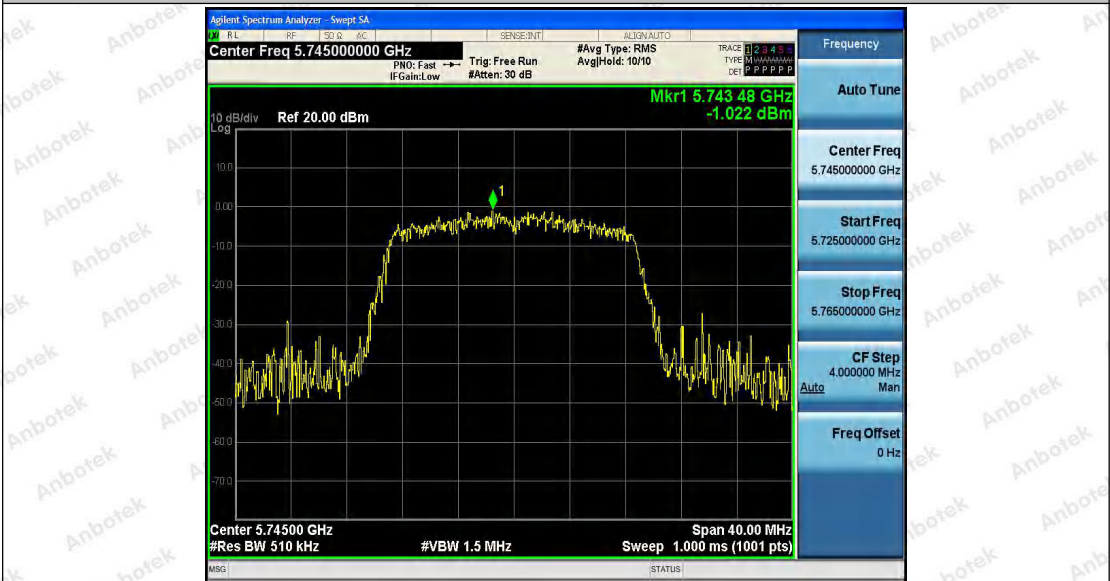

Shenzhen Anbotek Compliance Laboratory Limited

Address: 1/F., Building D, Sogood Science and Technology Park, Sanwei Community, Hangcheng Street, Bao'an District, Shenzhen, Guangdong, China.
Tel: (86) 755-26066440 Fax: (86) 755-26014772 Email: service@anbotek.com

Hotline
400-003-0500
www.anbotek.com