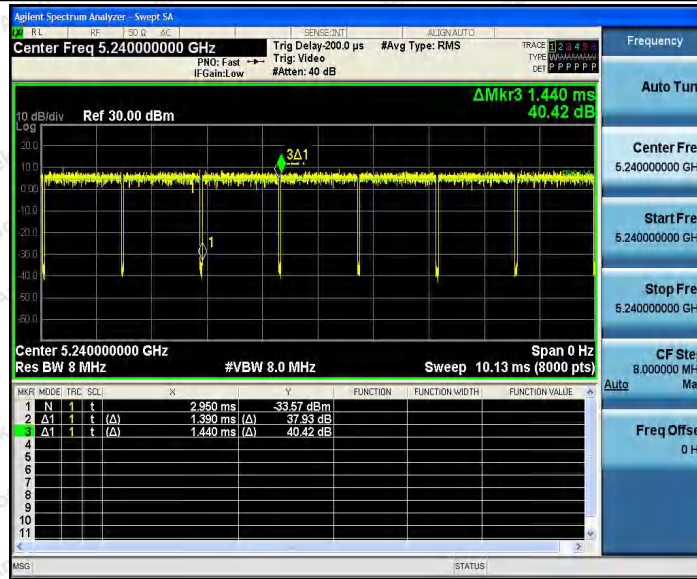

Shenzhen Anbotek Compliance Laboratory Limited

Address: 1/F., Building D, Sogood Science and Technology Park, Sanwei Community, Hangcheng Street, Bao'an District, Shenzhen, Guangdong, China.

Tel: (86) 755-26066440 Fax: (86) 755-26014772 Email: service@anbotek.com

Hotline
400-003-0500
www.anbotek.com