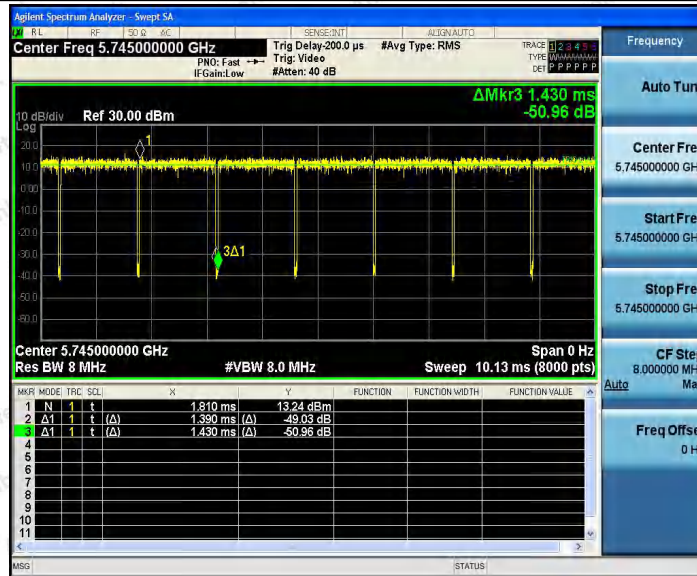

11A_Ant1_5745