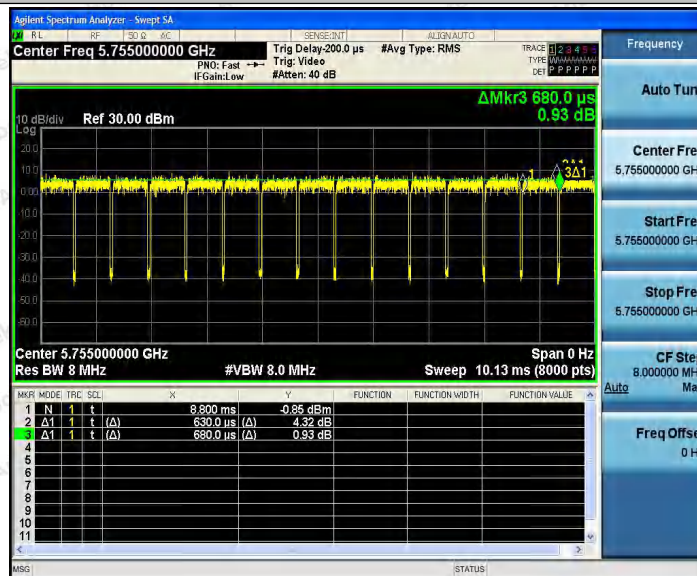

Shenzhen Anbotek Compliance Laboratory Limited

Address: 1/F., Building D, Sogood Science and Technology Park, Sanwei Community, Hangcheng Street, Bao'an District, Shenzhen, Guangdong, China.

Tel: (86) 755-26066440 Fax: (86) 755-26014772 Email: service@anbotek.com

Hotline
400-003-0500
www.anbotek.com