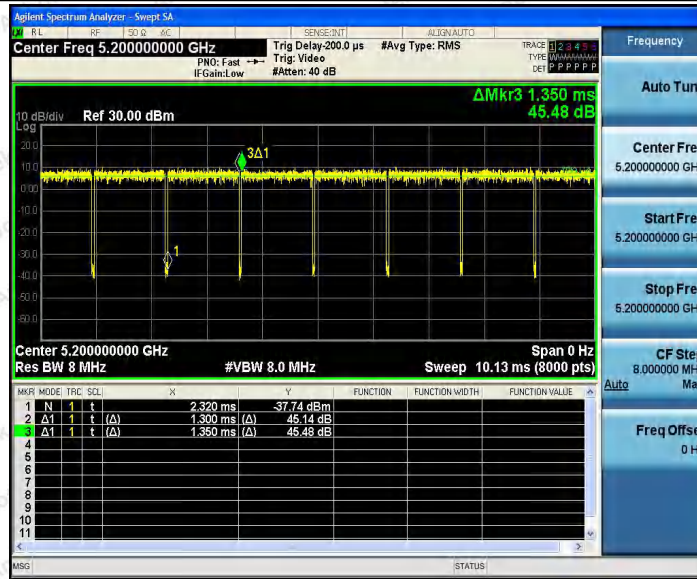

11N20SISO_Ant1_5240