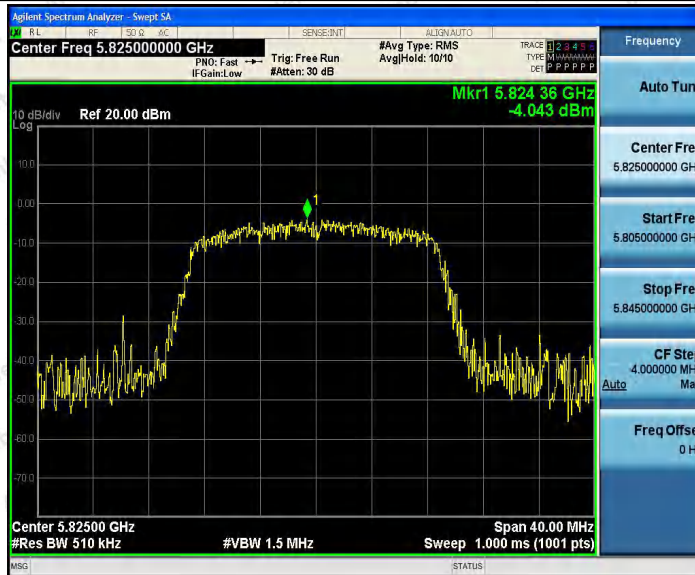

11N20SISO_Ant1_5785

11N20SISO_Ant1_5825

11N40SISO_Ant1_5190

Shenzhen Anbotek Compliance Laboratory Limited

Address: 1/F., Building D, Sogood Science and Technology Park, Sanwei Community, Hangcheng Street, Bao'an District, Shenzhen, Guangdong, China.