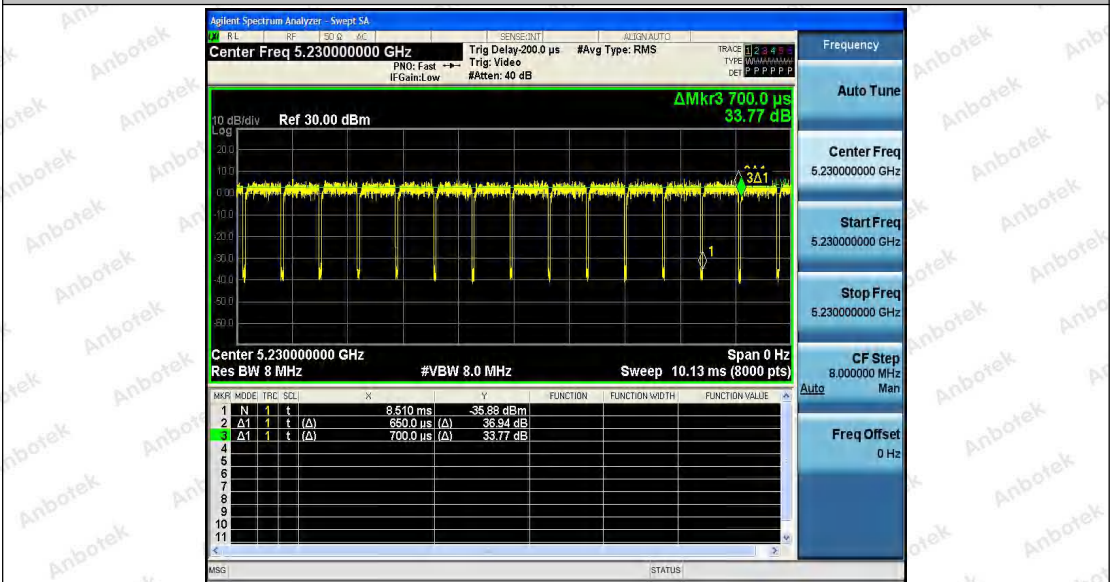

11AC40SISO_Ant1_5755