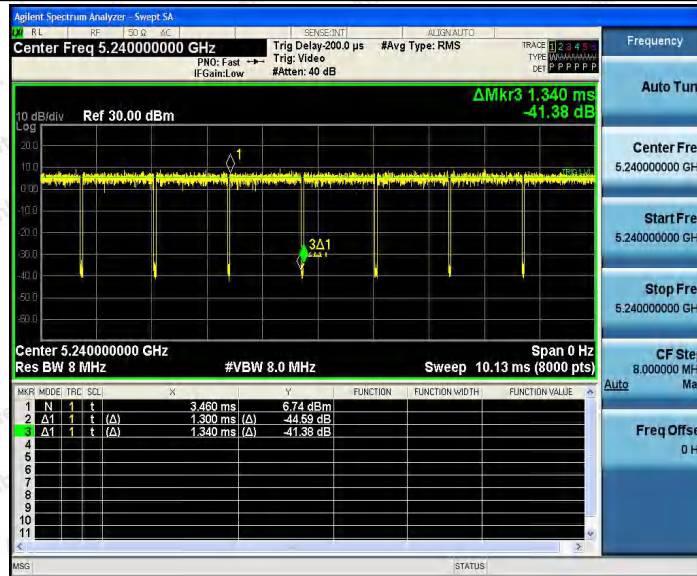

11N20SISO_Ant1_5240