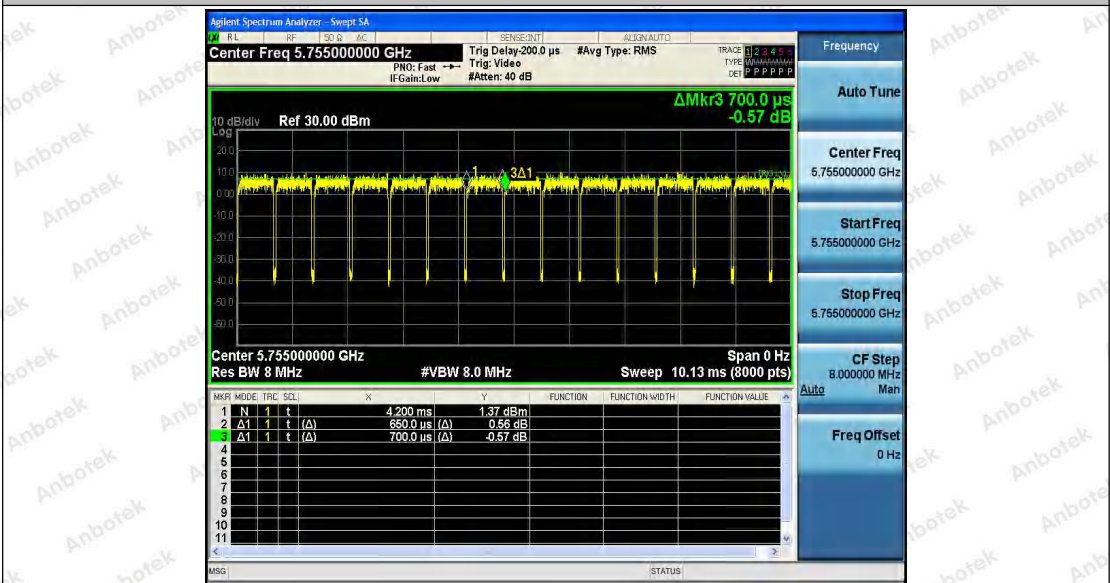

Shenzhen Anbotek Compliance Laboratory Limited

Address: 1/F., Building D, Sogood Science and Technology Park, Sanwei Community, Hangcheng Street, Bao'an District, Shenzhen, Guangdong, China.
Tel: (86) 755-26066440 Fax: (86) 755-26014772 Email: service@anbotek.com

Hotline 400-003-0500
www.anbotek.com