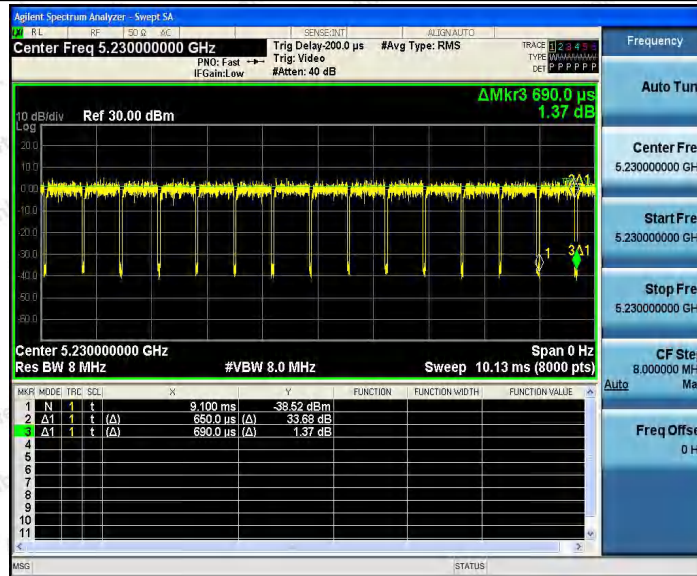

11N40SISO_Ant1_5755