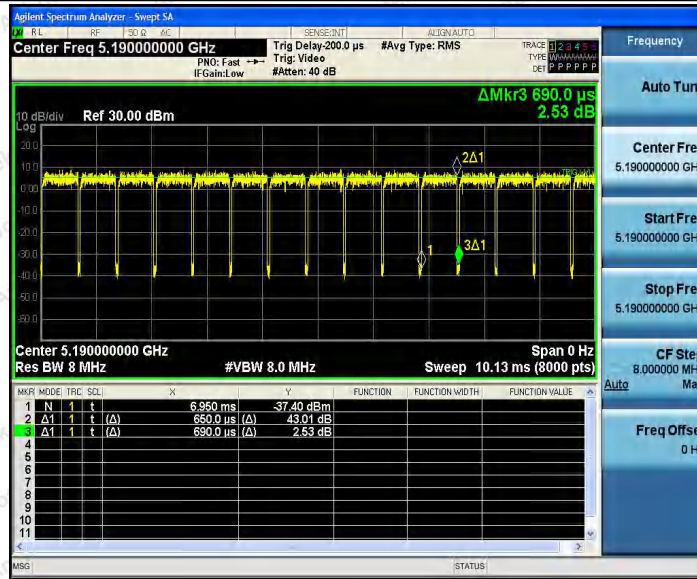

11N40SISO_Ant1_5230