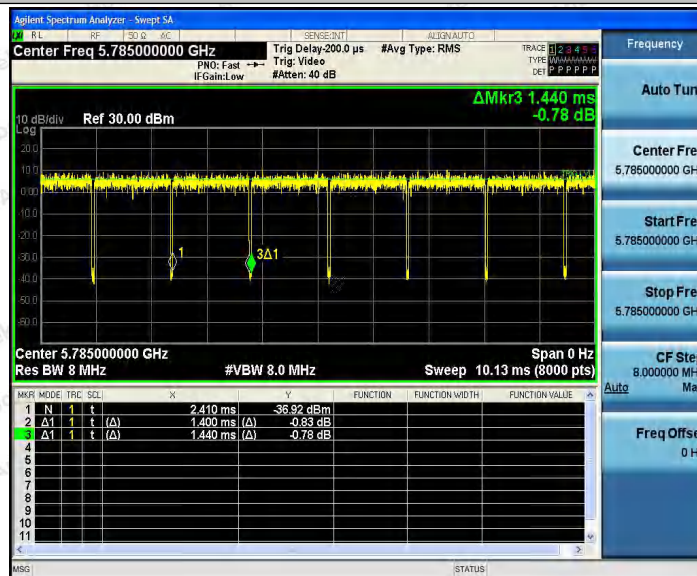

Test Graphs

11A_Ant1_5745

11A_Ant1_5785

Shenzhen Anbotek Compliance Laboratory Limited

Address: 1/F., Building D, Sogood Science and Technology Park, Sanwei Community, Hangcheng Street, Bao'an District, Shenzhen, Guangdong, China.