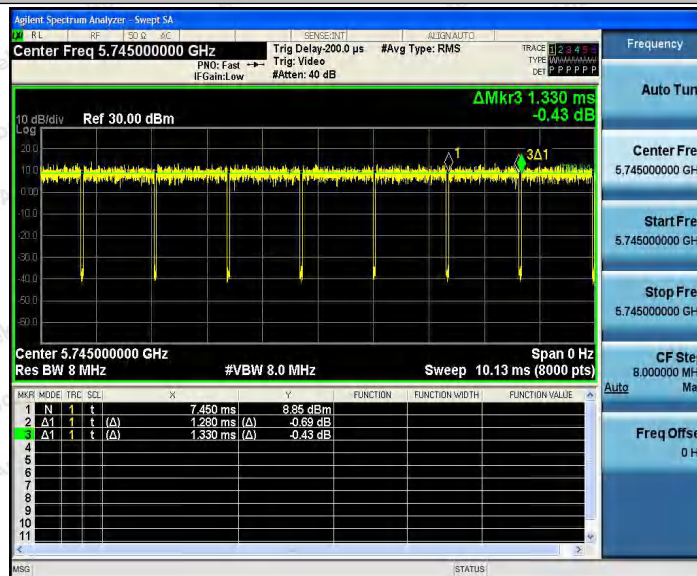

Tel: (86) 755-26066440 Fax: (86) 755-26014772 Email: service@anbotek.com

Hotline
 400-003-0500
 www.anbotek.com

11N20SISO_Ant1_5240

11N20SISO_Ant1_5240

Shenzhen Anbotek Compliance Laboratory Limited

Address: 1/F., Building D, Sogood Science and Technology Park, Sanwei Community, Hangcheng Street, Bao'an District, Shenzhen, Guangdong, China.