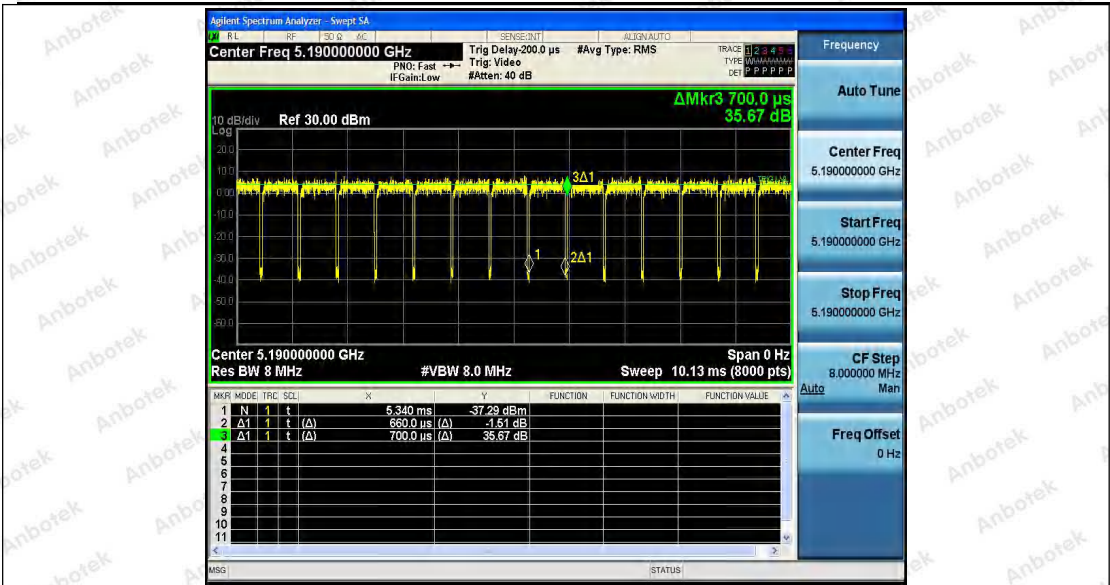

11AC40SISO_Ant1_5230