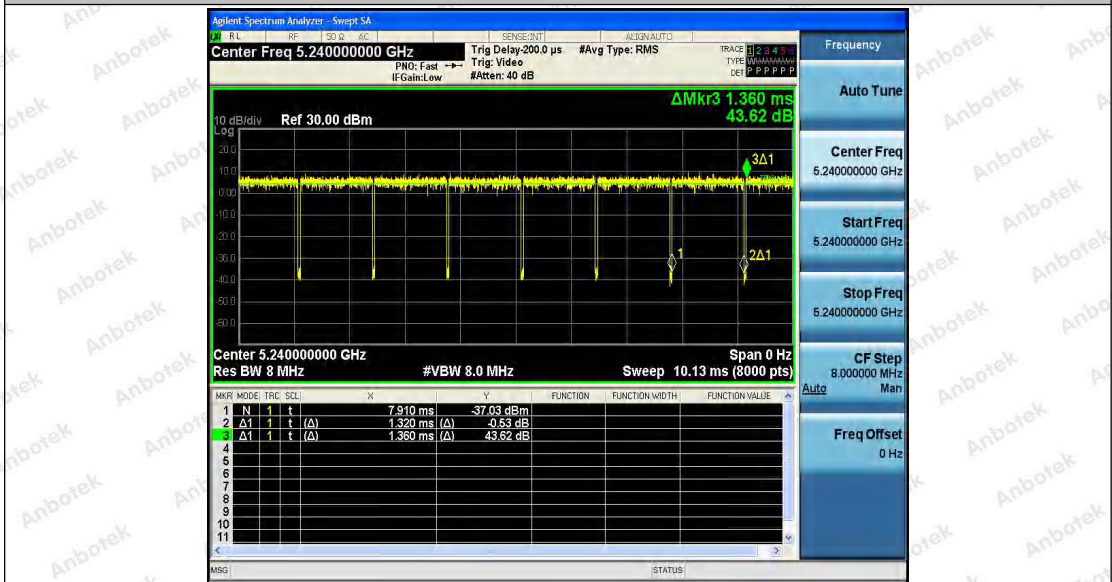

11AC20SISO_Ant1_5745