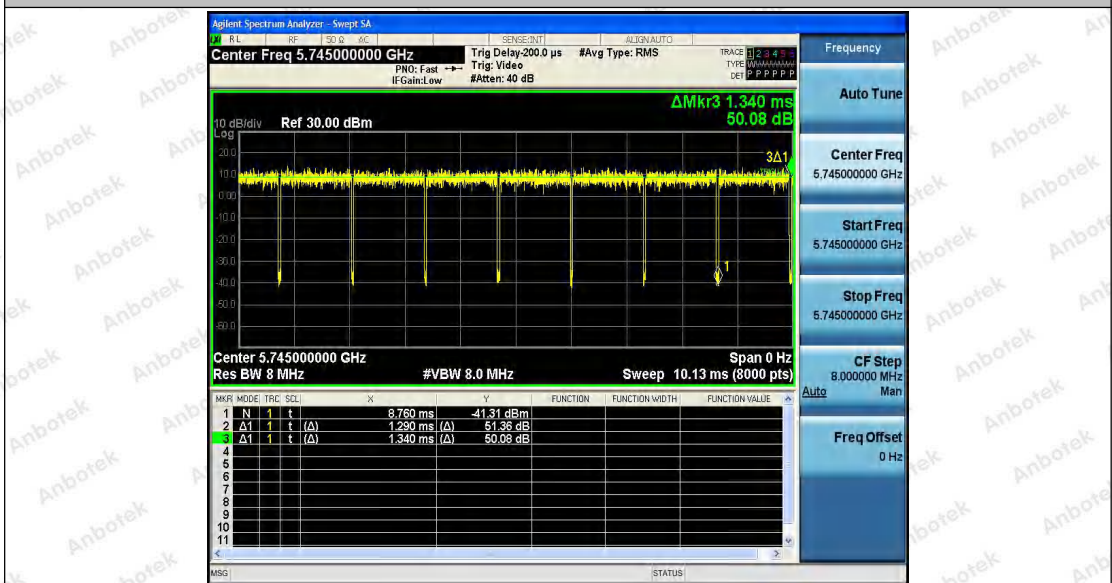

Shenzhen Anbotek Compliance Laboratory Limited

Address: 1/F., Building D, Sogood Science and Technology Park, Sanwei Community, Hangcheng Street, Bao'an District, Shenzhen, Guangdong, China.

Tel: (86) 755-26066440 Fax: (86) 755-26014772 Email: service@anbotek.com

Hotline
400-003-0500
www.anbotek.com