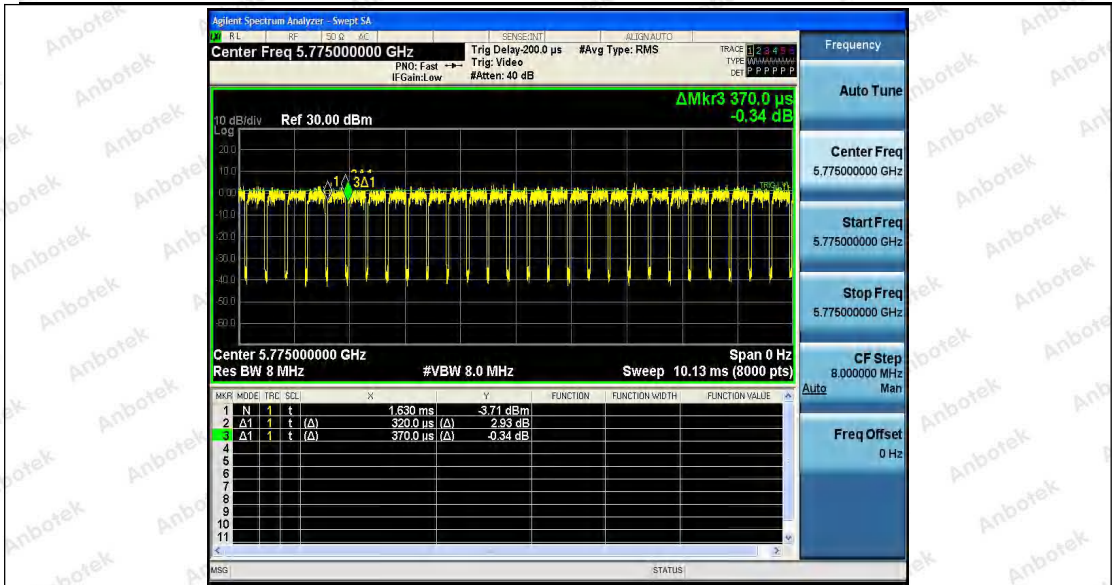

---End---

Shenzhen Anbotek Compliance Laboratory Limited

Address: 1/F., Building D, Sogood Science and Technology Park, Sanwei Community, Hangcheng Street, Bao'an District, Shenzhen, Guangdong, China.
Tel: (86) 755-26066440 Fax: (86) 755-26014772 Email: service@anbotek.com

Hotline
400-003-0500
www.anbotek.com