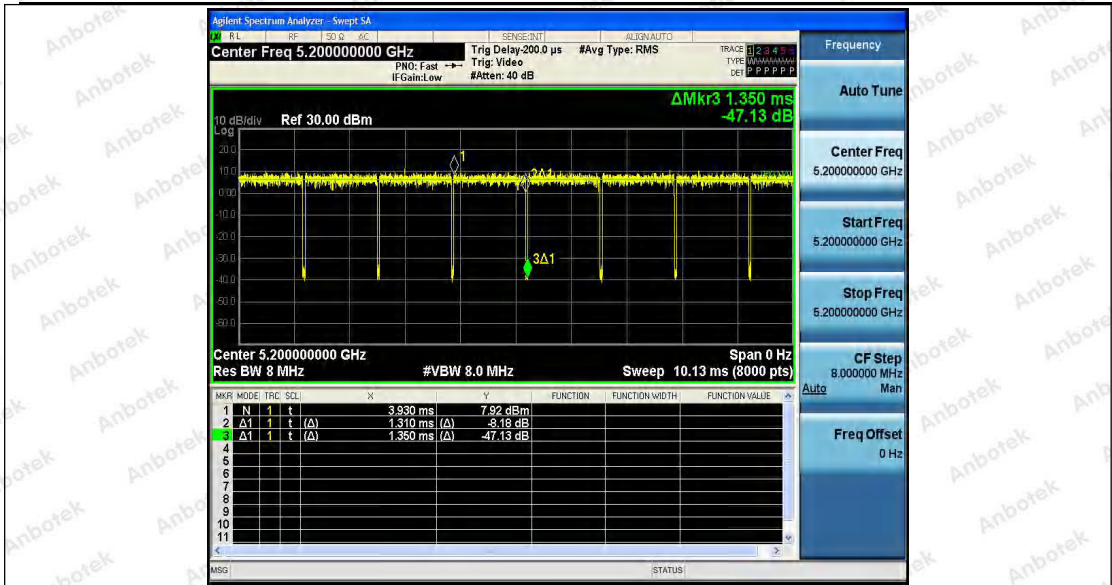

11AC20SISO_Ant1_5240