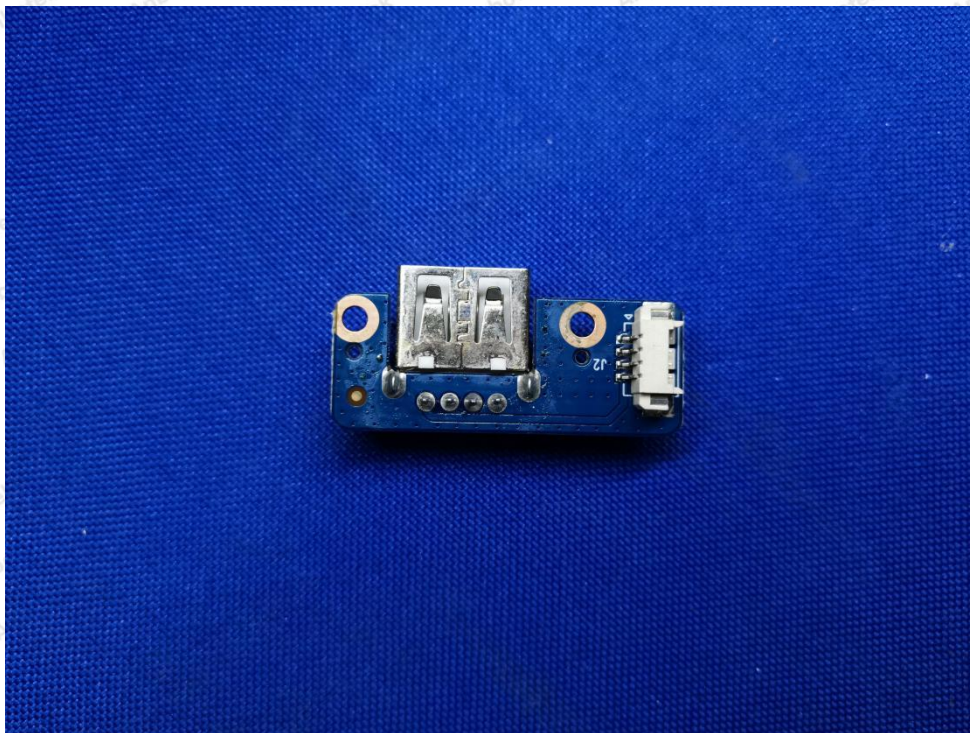

Shenzhen Anbotek Compliance Laboratory Limited

Address: 1/F., Building D, Sogood Science and Technology Park, Sanwei Community, Hangcheng Street, Bao'an District, Shenzhen, Guangdong, China.

Tel: (86) 755-26066440 Fax: (86) 755-26014772 Email: service@anbotek.com

Hotline
400-003-0500
www.anbotek.com