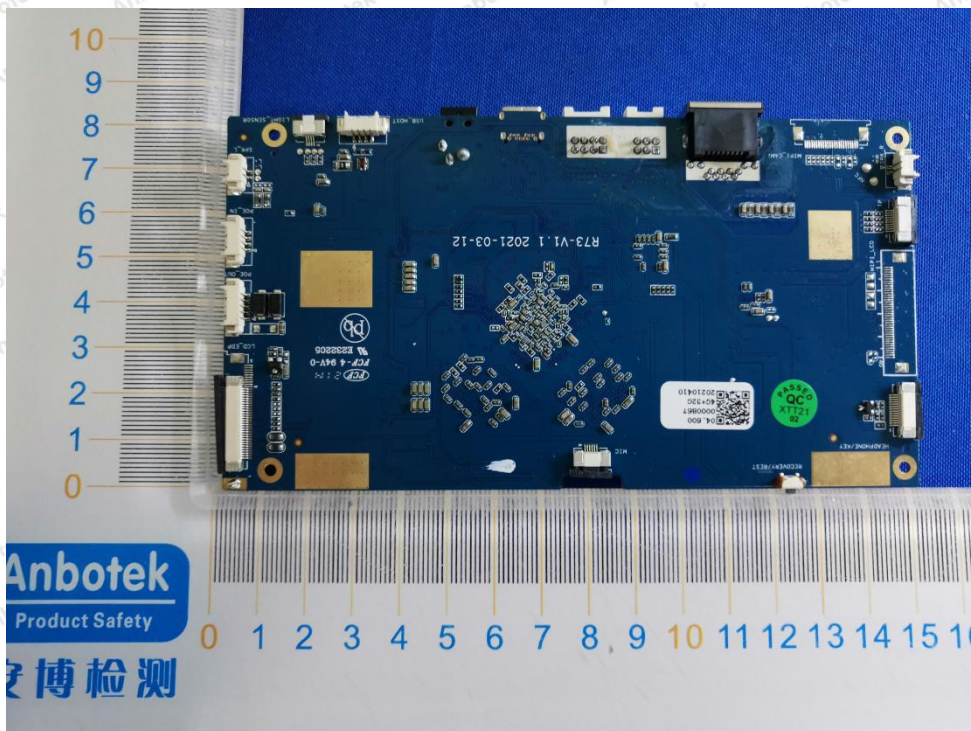

Anbotek

Product Safety

Shenzhen Anbotek Compliance Laboratory Limited

Address: 1/F., Building D, Sogood Science and Technology Park, Sanwei Community, Hangcheng Street, Bao'an District, Shenzhen, Guangdong, China.

Tel: (86) 755-26066440 Fax: (86) 755-26014772 Email: service@anbotek.com

Hotline

400-003-0500

www.anbotek.com