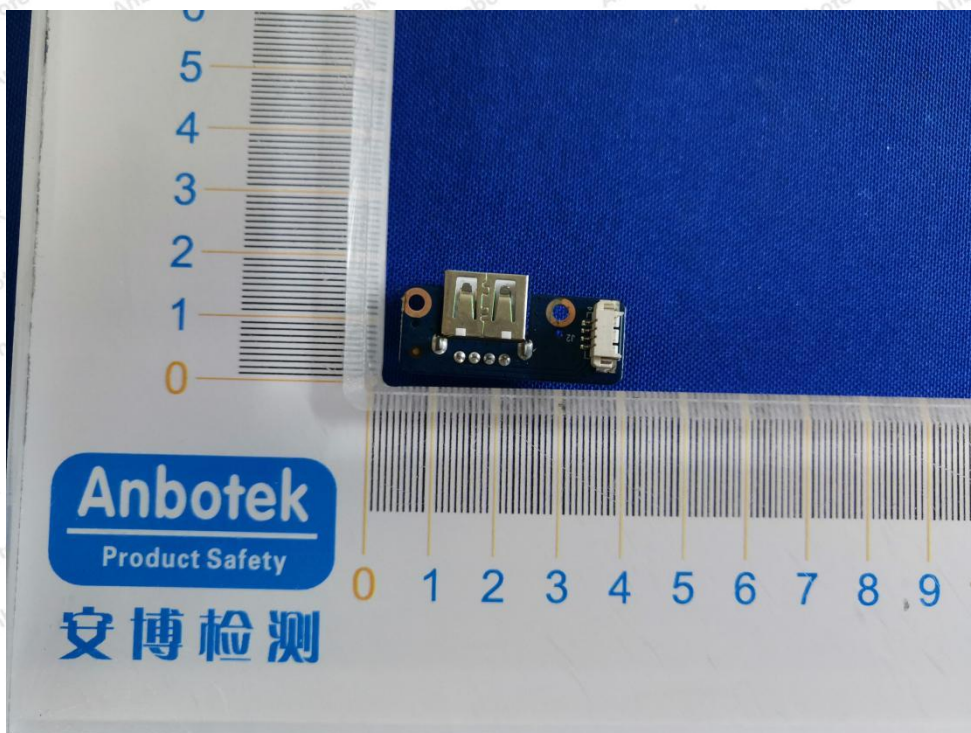

Anbotek

Product Safety

Shenzhen Anbotek Compliance Laboratory Limited

Address: 1/F., Building D, Sogood Science and Technology Park, Sanwei Community, Hangcheng Street, Bao'an District, Shenzhen, Guangdong, China.

Tel: (86) 755-26066440 Fax: (86) 755-26014772 Email: service@anbotek.com

Hotline
400-003-0500
www.anbotek.com