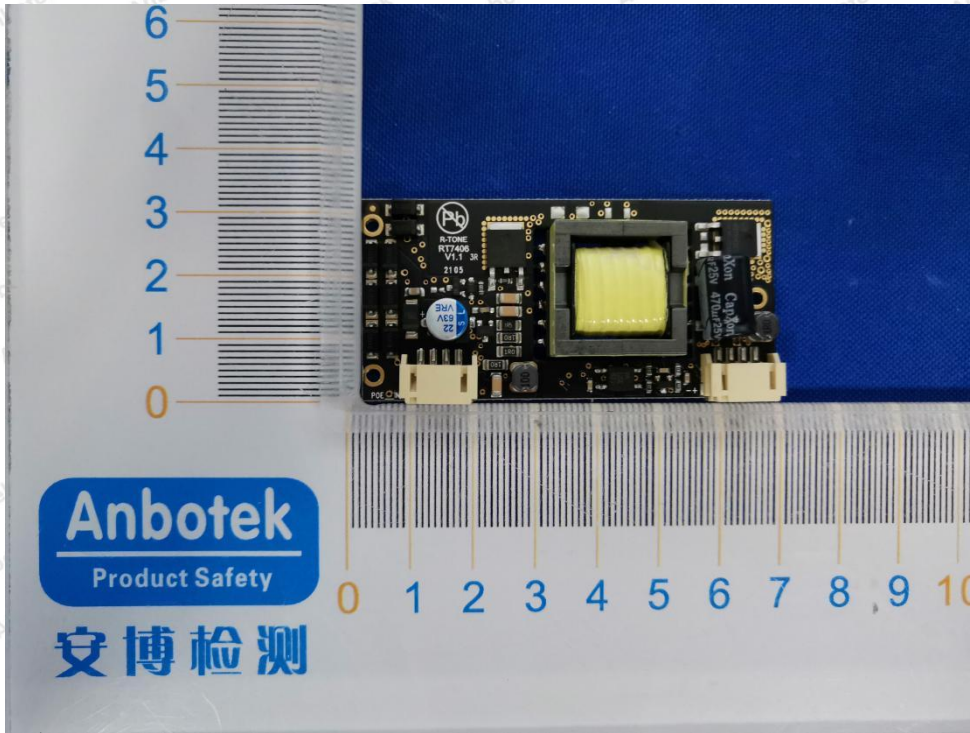

Hotline  
400-003-0500  
www.anbotek.com

Anbotek

Product Safety

**Shenzhen Anbotek Compliance Laboratory Limited**

Address: 1/F., Building D, Sogood Science and Technology Park, Sanwei Community, Hangcheng Street, Bao'an District, Shenzhen, Guangdong, China.