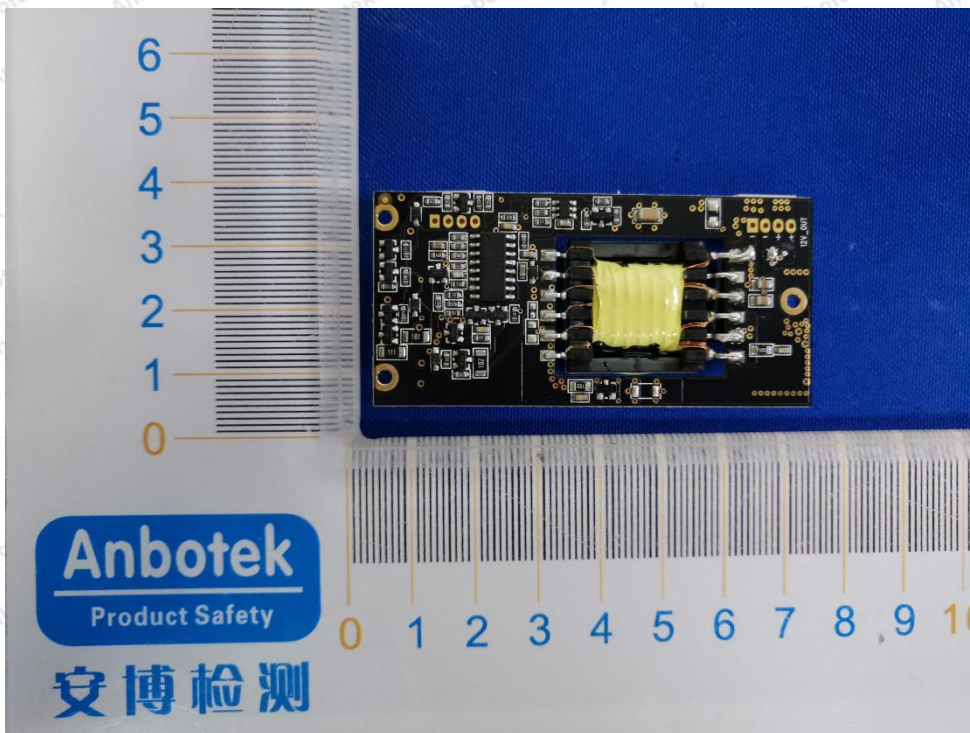

Hotline  
400-003-0500  
www.anbotek.com

Anbotek

Product Safety

**Shenzhen Anbotek Compliance Laboratory Limited**

Address: 1/F., Building D, Sogood Science and Technology Park, Sanwei Community, Hangcheng Street, Bao'an District, Shenzhen, Guangdong, China.