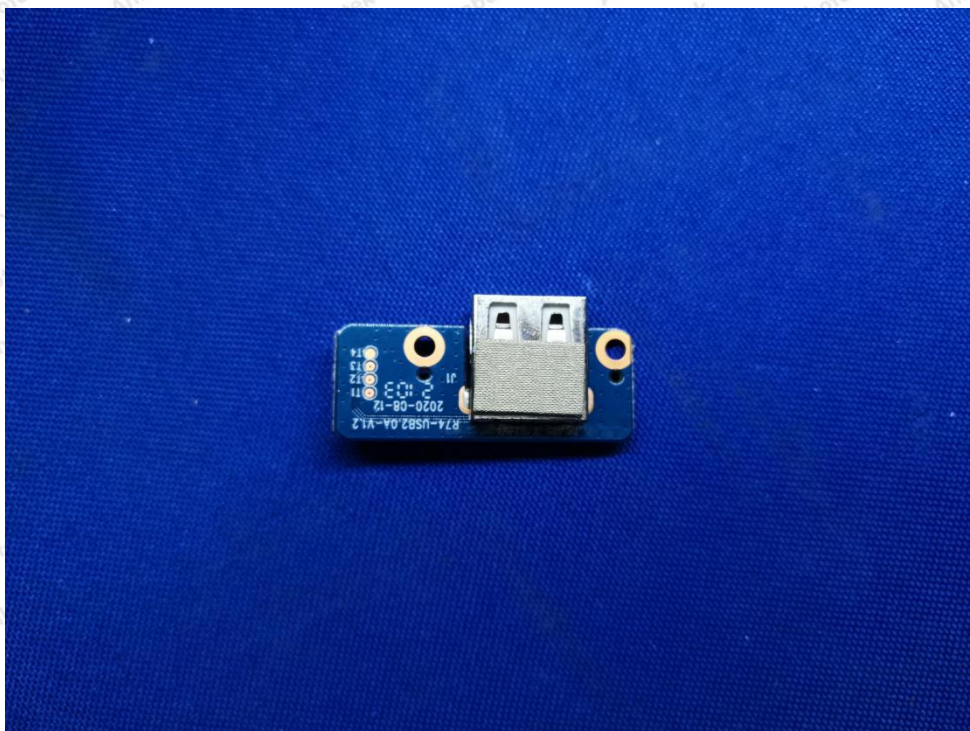

Shenzhen Anbotek Compliance Laboratory Limited

Address: 1/F., Building D, Sogood Science and Technology Park, Sanwei Community, Hangcheng Street, Bao'an District, Shenzhen, Guangdong, China.

Tel: (86) 755-26066440 Fax: (86) 755-26014772 Email: service@anbotek.com

Hotline
400-003-0500
www.anbotek.com