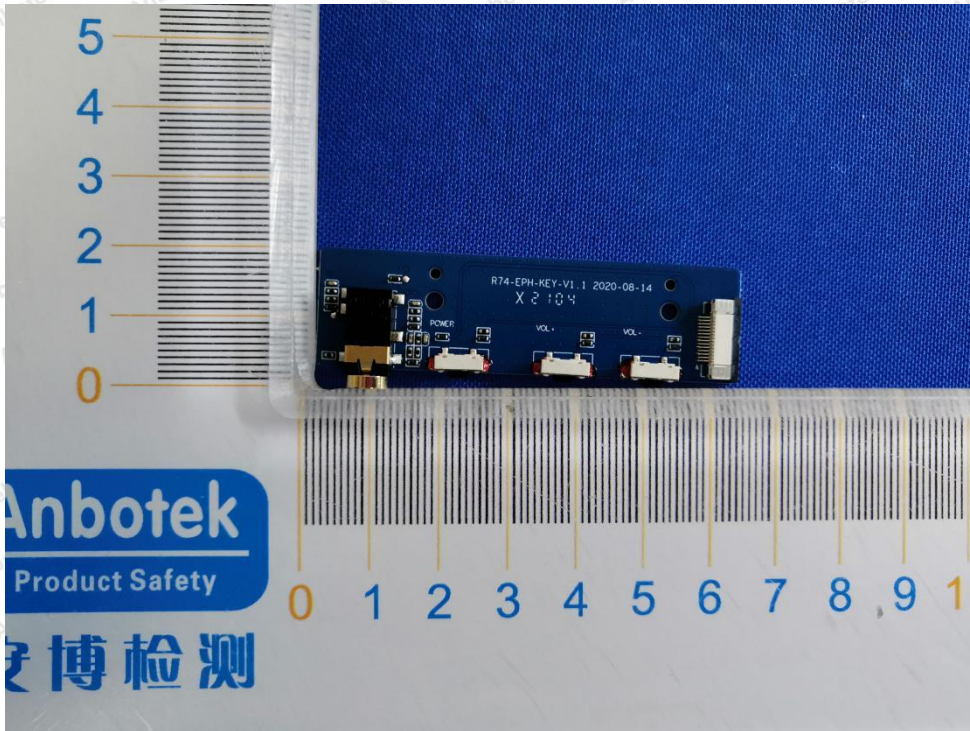

Anbotek

Product Safety

Shenzhen Anbotek Compliance Laboratory Limited

Address: 1/F., Building D, Sogood Science and Technology Park, Sanwei Community, Hangcheng Street, Bao'an District, Shenzhen, Guangdong, China.

Tel: (86) 755-26066440 Fax: (86) 755-26014772 Email: service@anbotek.com

Hotline
400-003-0500
www.anbotek.com