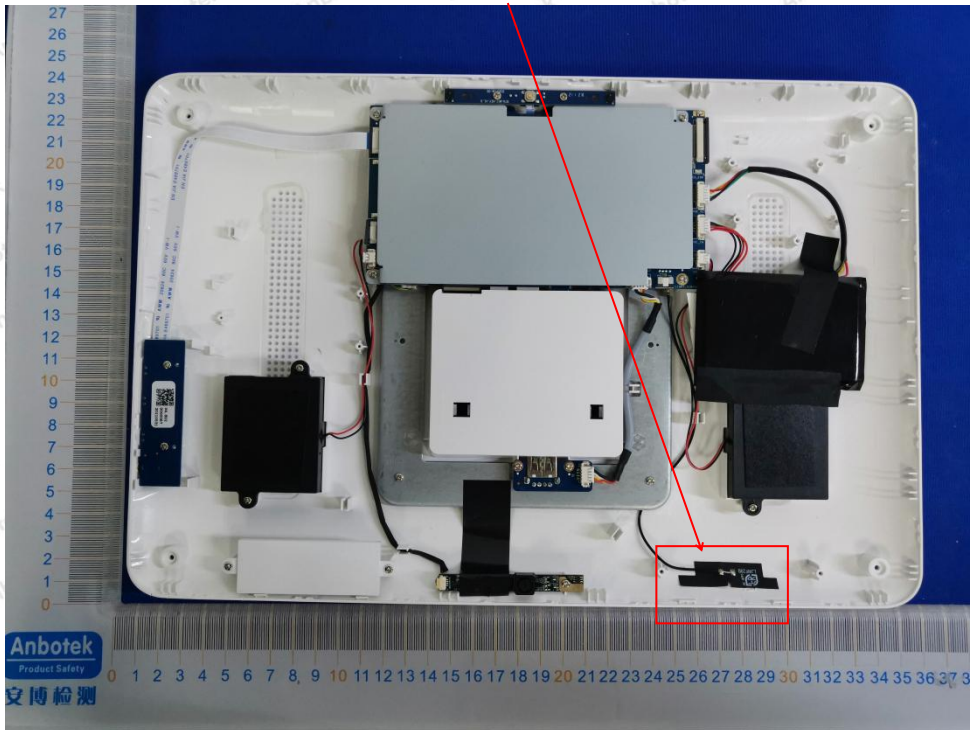

ANT

Shenzhen Anbotek Compliance Laboratory Limited

Address: 1/F., Building D, Sogood Science and Technology Park, Sanwei Community, Hangcheng Street, Bao'an District, Shenzhen, Guangdong, China.
Tel: (86) 755-26066440 Fax: (86) 755-26014772 Email: service@anbotek.com

Hotline
400-003-0500
www.anbotek.com