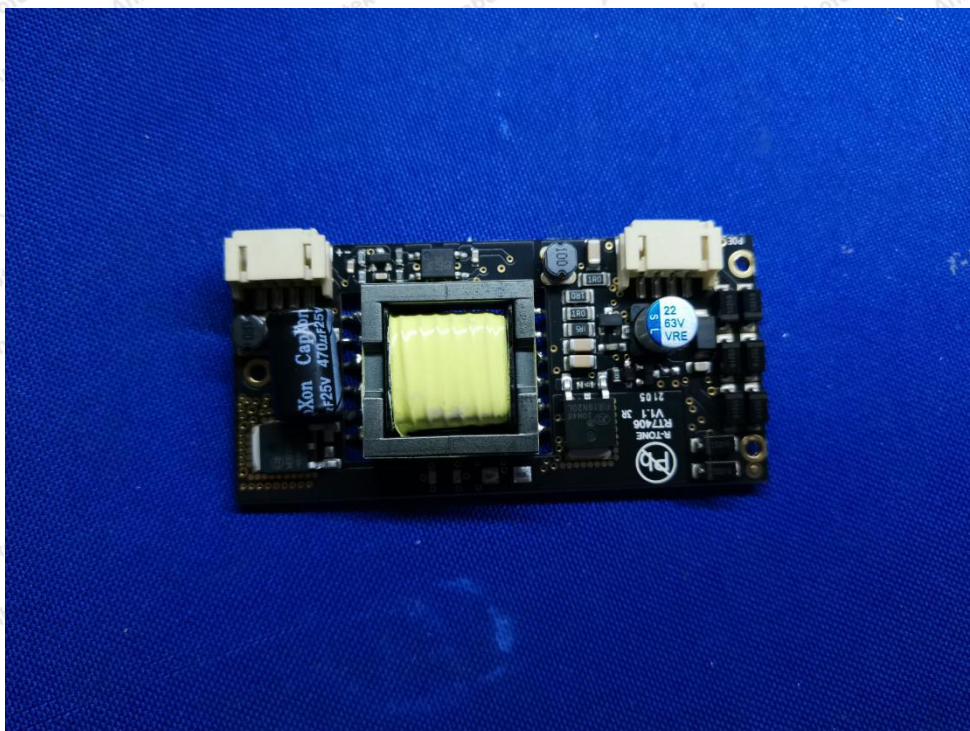

Shenzhen Anbotek Compliance Laboratory Limited

Address: 1/F., Building D, Sogood Science and Technology Park, Sanwei Community, Hangcheng Street, Bao'an District, Shenzhen, Guangdong, China.

Tel: (86) 755-26066440 Fax: (86) 755-26014772 Email: service@anbotek.com

Hotline
400-003-0500
www.anbotek.com