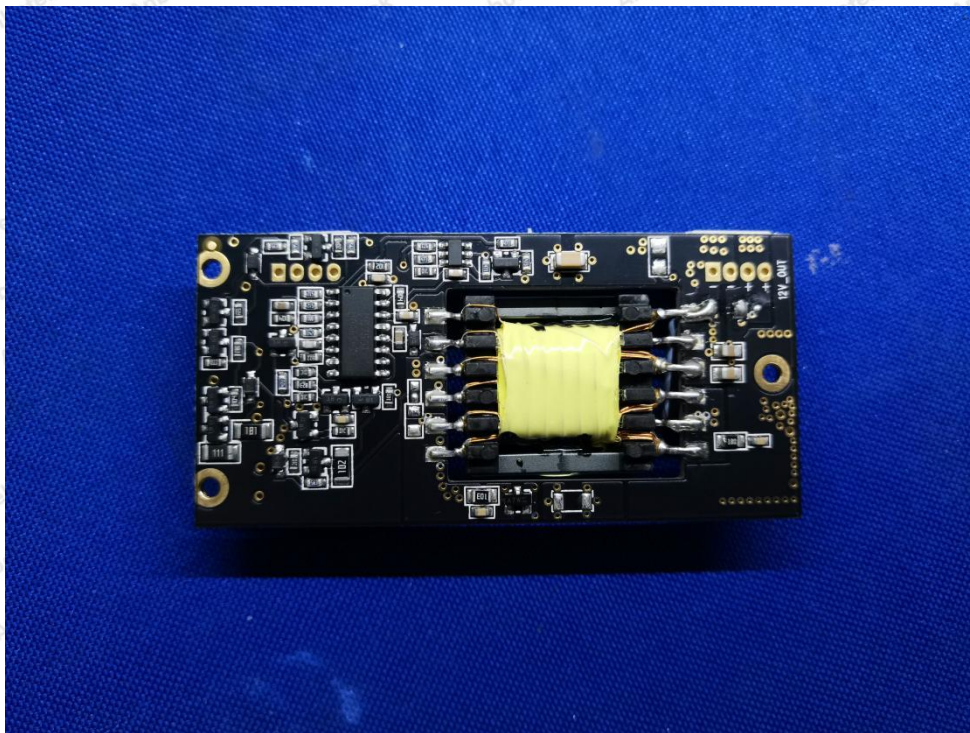

Shenzhen Anbotek Compliance Laboratory Limited

Address: 1/F., Building D, Sogood Science and Technology Park, Sanwei Community, Hangcheng Street, Bao'an District, Shenzhen, Guangdong, China.

Tel: (86) 755-26066440 Fax: (86) 755-26014772 Email: service@anbotek.com

Hotline
400-003-0500
www.anbotek.com