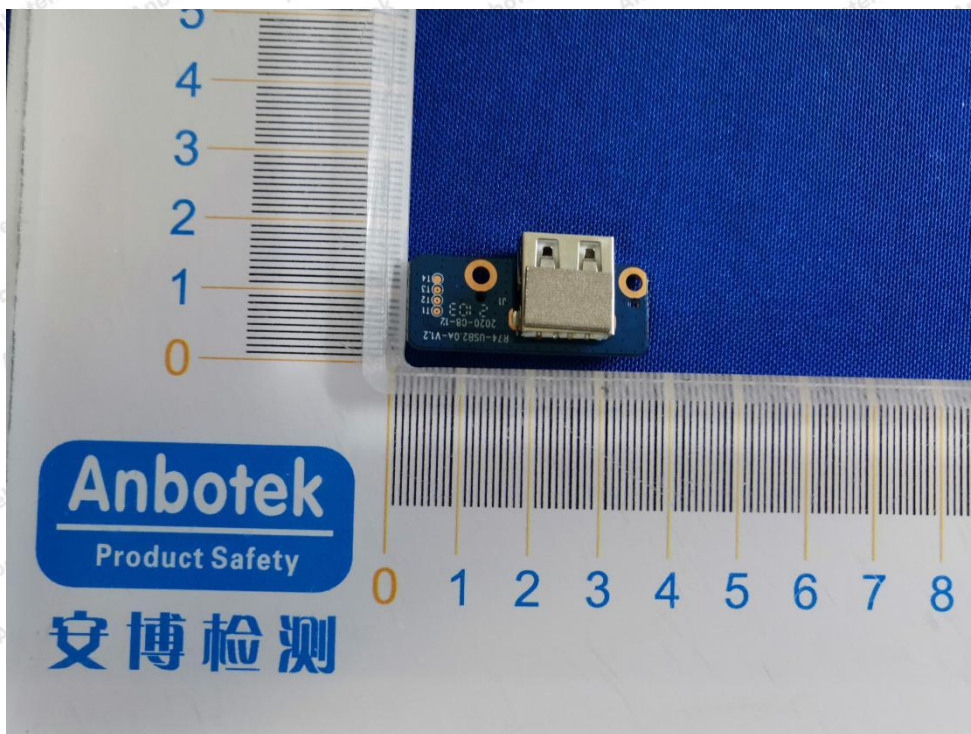

Anbotek

Product Safety

Shenzhen Anbotek Compliance Laboratory Limited

Address: 1/F., Building D, Sogood Science and Technology Park, Sanwei Community, Hangcheng Street, Bao'an District, Shenzhen, Guangdong, China.

Tel: (86) 755-26066440 Fax: (86) 755-26014772 Email: service@anbotek.com

Hotline
400-003-0500
www.anbotek.com