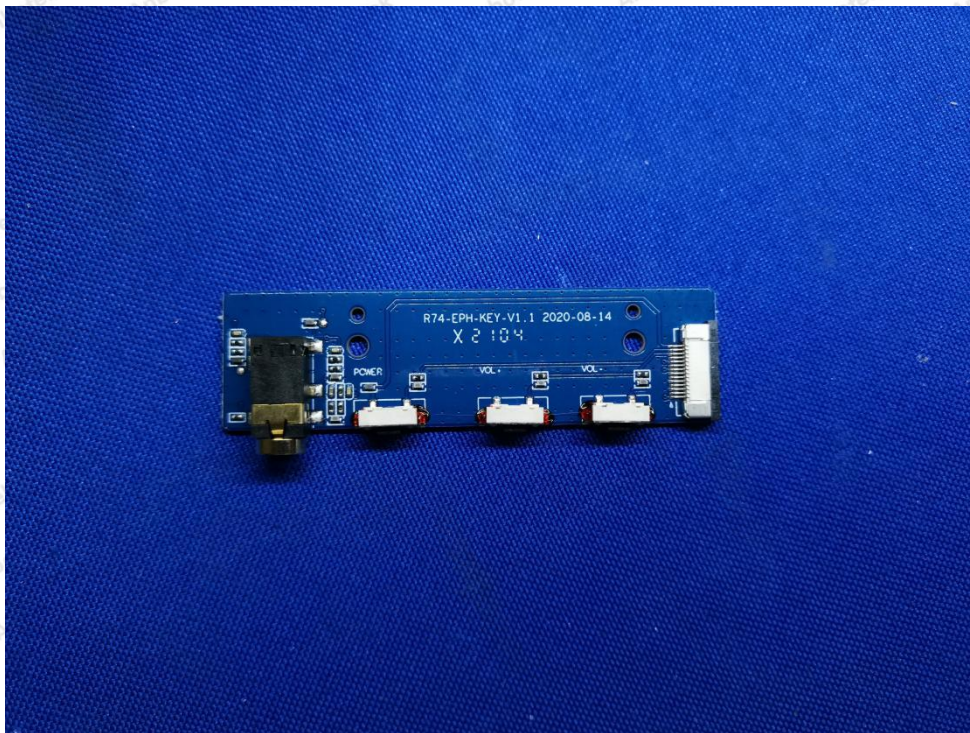

Shenzhen Anbotek Compliance Laboratory Limited

Address: 1/F., Building D, Sogood Science and Technology Park, Sanwei Community, Hangcheng Street, Bao'an District, Shenzhen, Guangdong, China.

Tel: (86) 755-26066440 Fax: (86) 755-26014772 Email: service@anbotek.com

Hotline
400-003-0500
www.anbotek.com