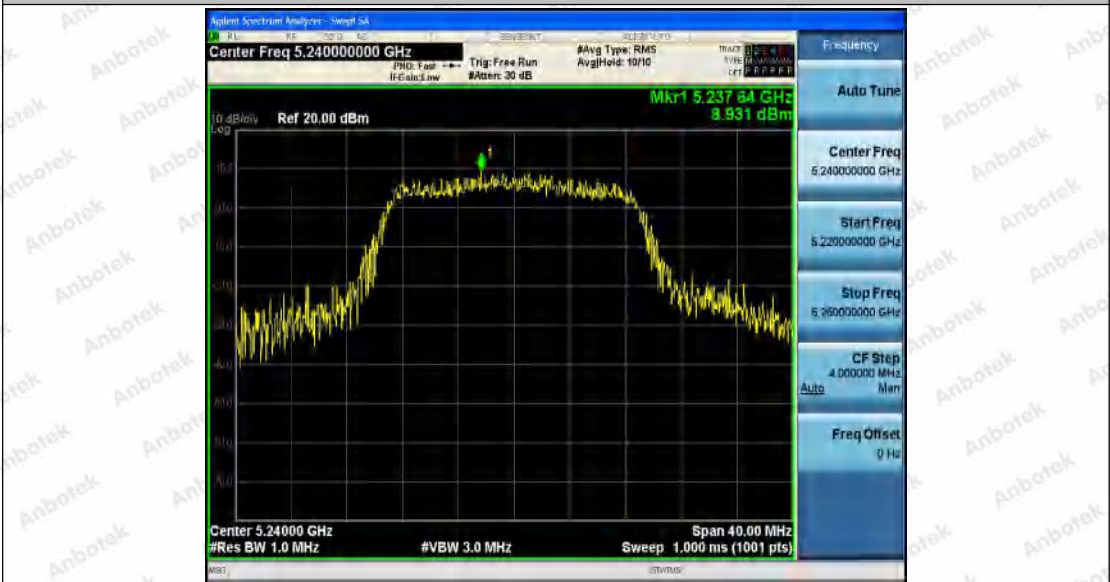

11N20SISO_Ant1_5745