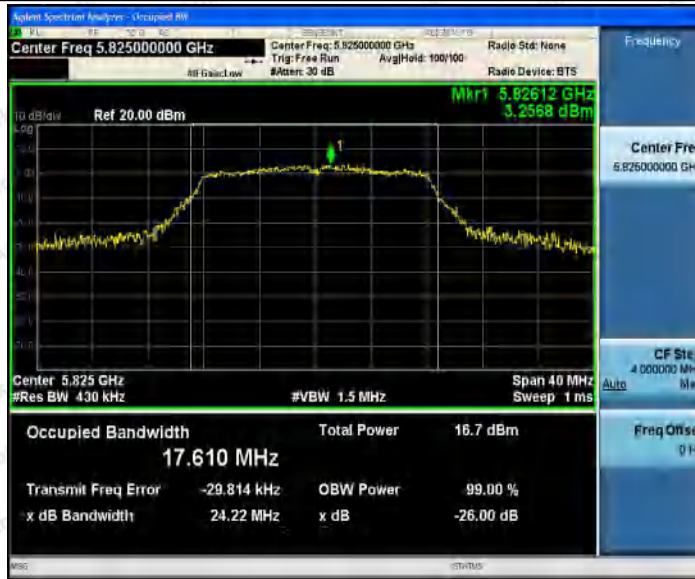

11A_Ant1_5825

11N20SISO_Ant1_5180