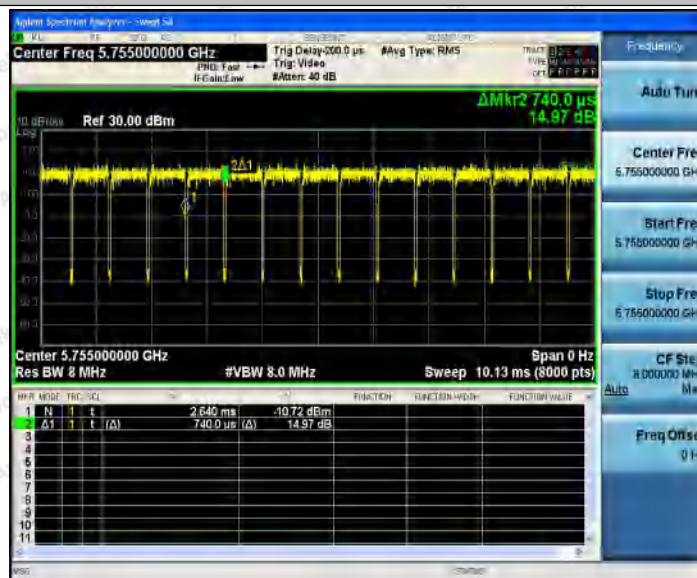

Hotline
400-003-0500
www.anbotek.com

11AC40SISO_Ant1_5230

11AC40SISO_Ant1_5755

Shenzhen Anbotek Compliance Laboratory Limited

Address: 1/F., Building D, Sogood Science and Technology Park, Sanwei Community, Hangcheng Street, Bao'an District, Shenzhen, Guangdong, China.