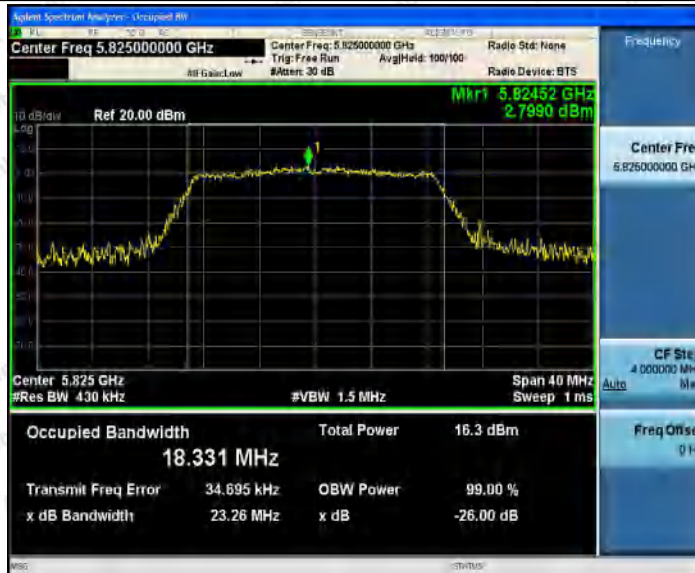

11N40SISO_Ant1_5190

Shenzhen Anbotek Compliance Laboratory Limited

Address: 1/F., Building D, Sogood Science and Technology Park, Sanwei Community, Hangcheng Street, Bao'an District, Shenzhen, Guangdong, China.

Tel: (86) 755-26066440 Fax: (86) 755-26014772 Email: service@anbotek.com

Hotline
400-003-0500
www.anbotek.com