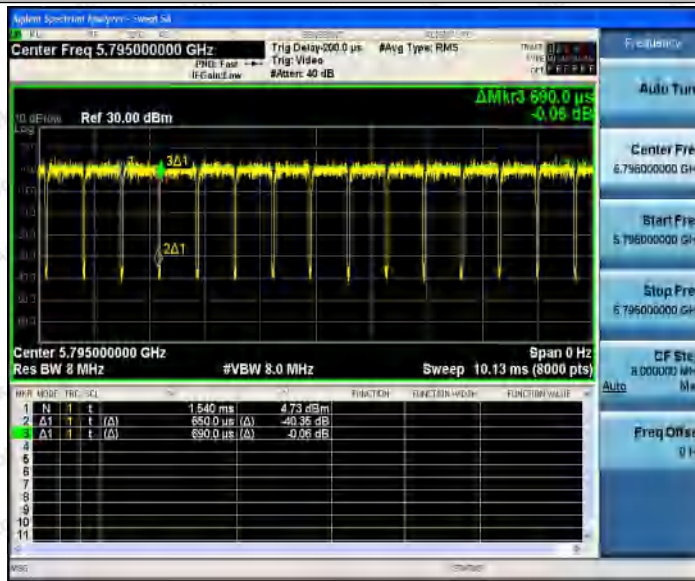

11AC20SISO_Ant1_5180