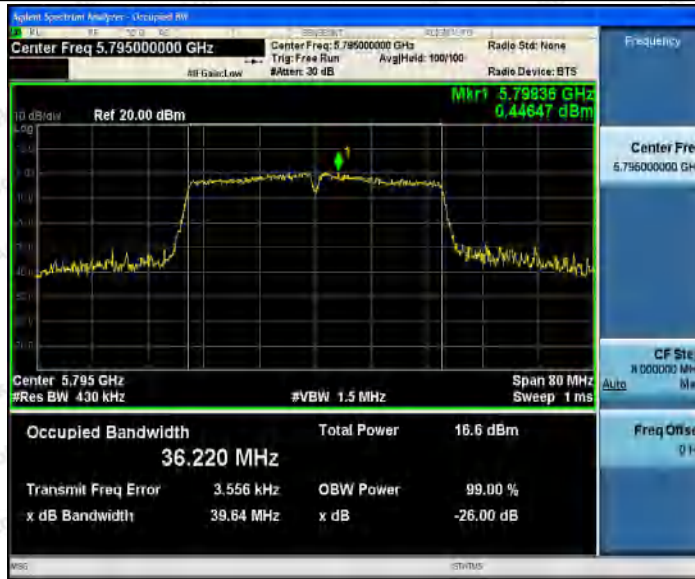

11N40SISO_Ant1_5795

11AC20SISO_Ant1_5180