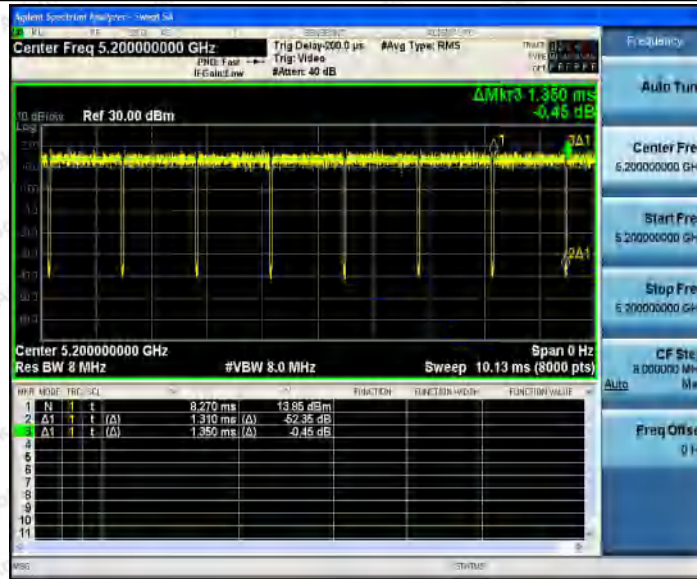

11N20SISO_Ant1_5240