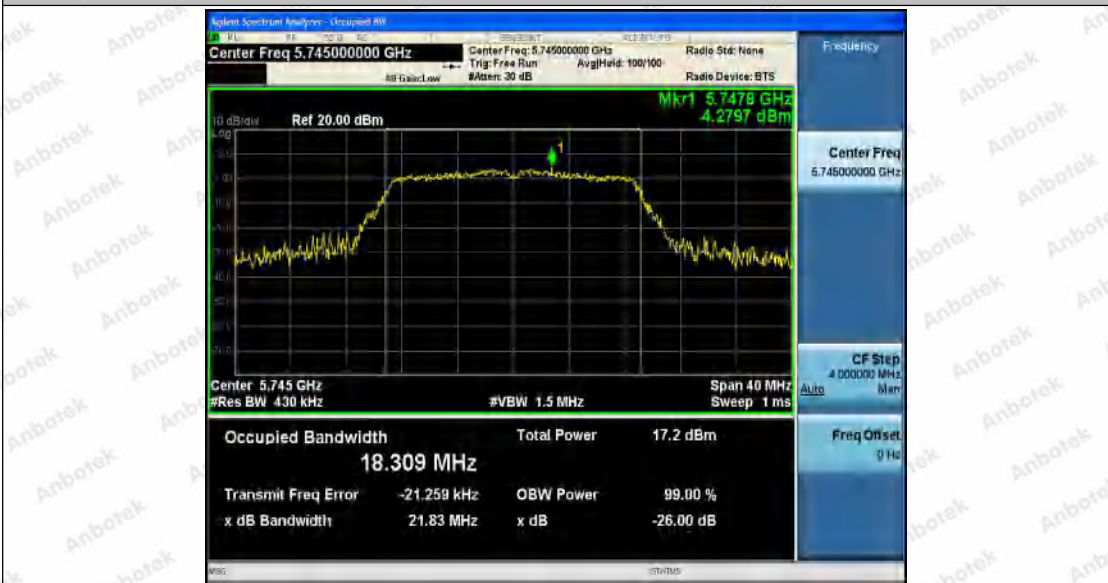

Shenzhen Anbotek Compliance Laboratory Limited

Address: 1/F., Building D, Sogood Science and Technology Park, Sanwei Community, Hangcheng Street, Bao'an District, Shenzhen, Guangdong, China.

Tel: (86) 755-26066440 Fax: (86) 755-26014772 Email: service@anbotek.com

Hotline 400-003-0500
www.anbotek.com