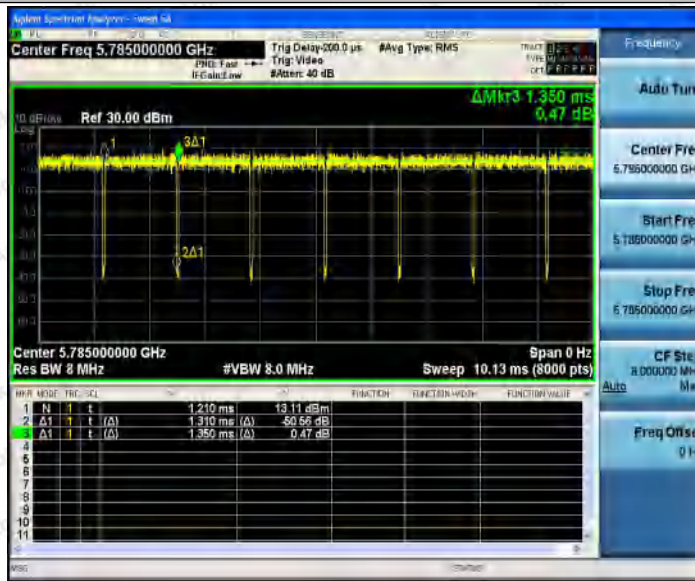

11N20SISO_Ant1_5825