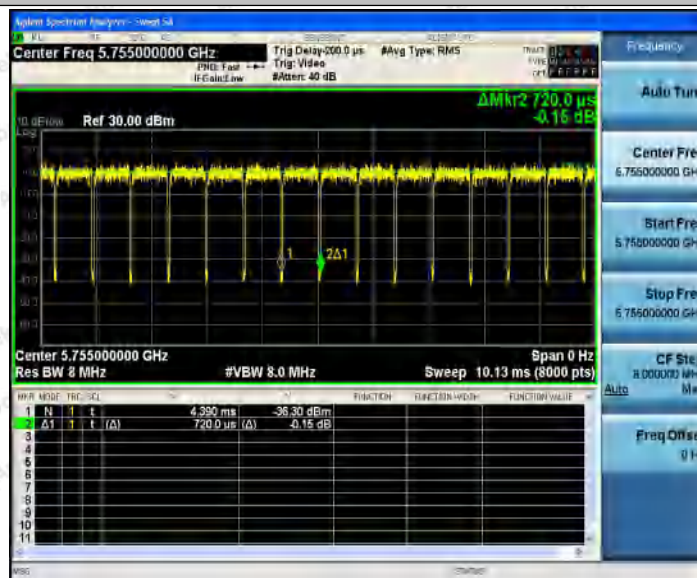

Hotline
400-003-0500
www.anbotek.com

11N40SISO_Ant1_5230

11N40SISO_Ant1_5755

Shenzhen Anbotek Compliance Laboratory Limited

Address: 1/F., Building D, Sogood Science and Technology Park, Sanwei Community, Hangcheng Street, Bao'an District, Shenzhen, Guangdong, China.