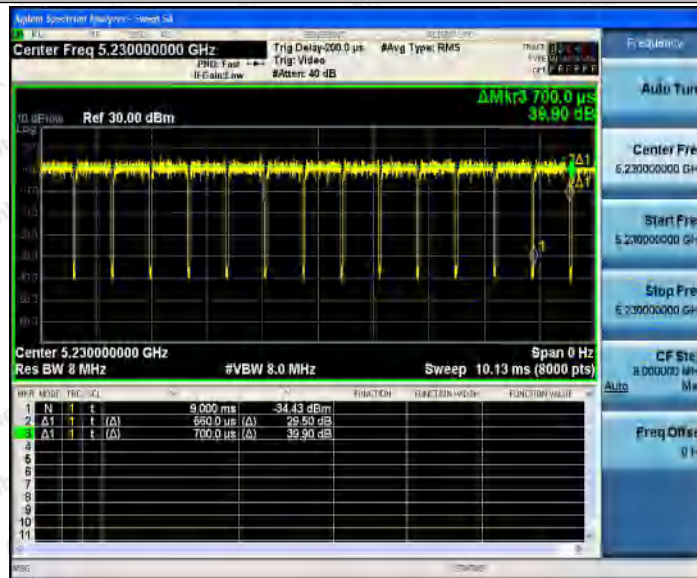

11N40SISO_Ant1_5755