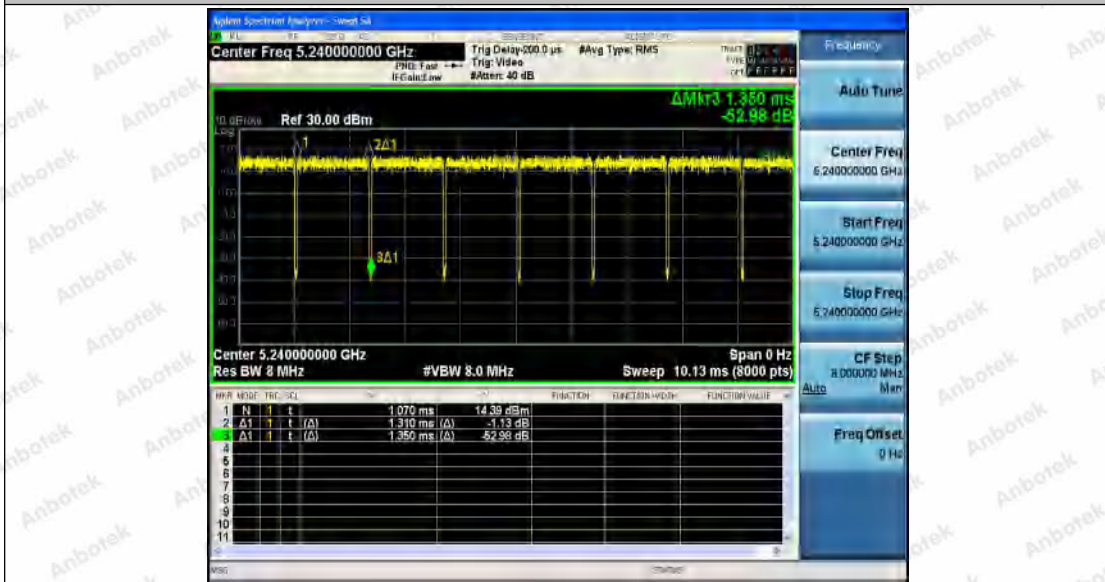

11AC20SISO_Ant1_5745