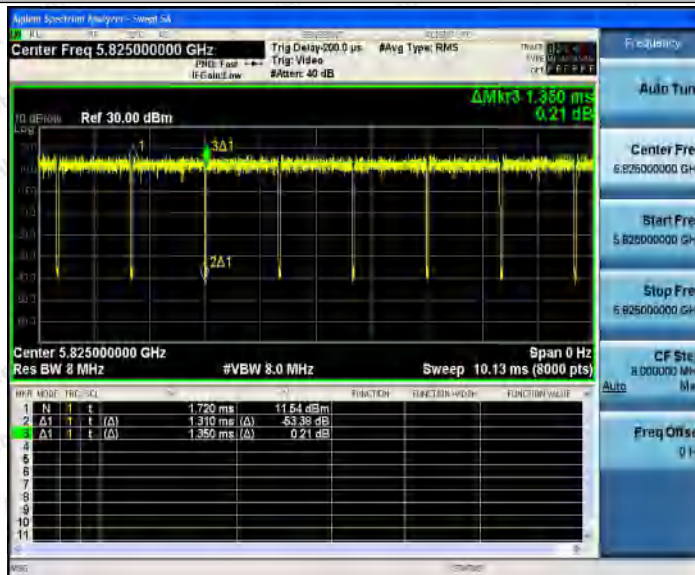

11N40SISO_Ant1_5190

Shenzhen Anbotek Compliance Laboratory Limited

Address: 1/F., Building D, Sogood Science and Technology Park, Sanwei Community, Hangcheng Street, Bao'an District, Shenzhen, Guangdong, China.

Tel: (86) 755-26066440 Fax: (86) 755-26014772 Email: service@anbotek.com

Hotline
400-003-0500
www.anbotek.com