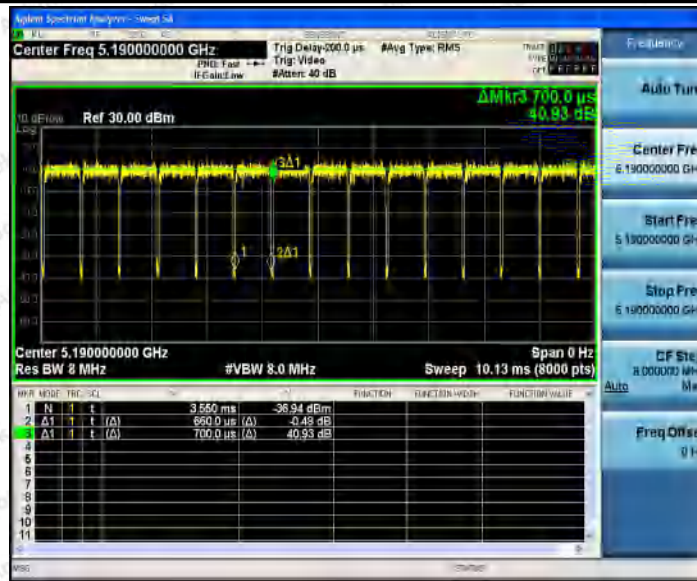

11N40SISO_Ant1_5230