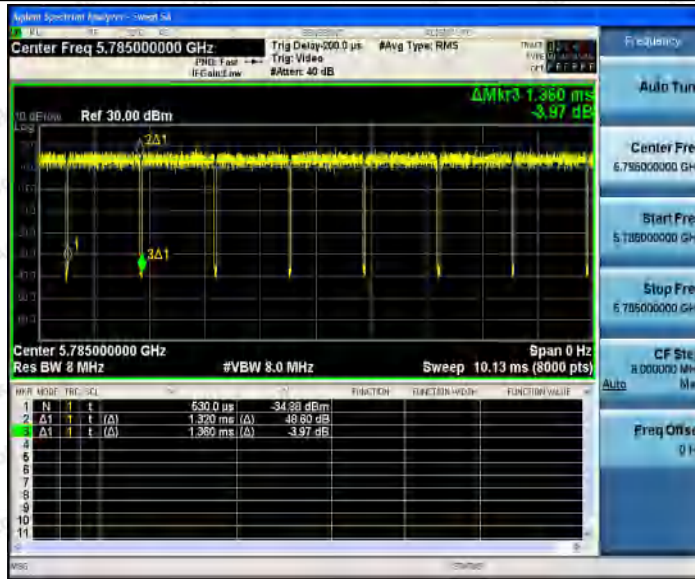

11AC20SISO_Ant1_5785

11AC20SISO_Ant1_5825