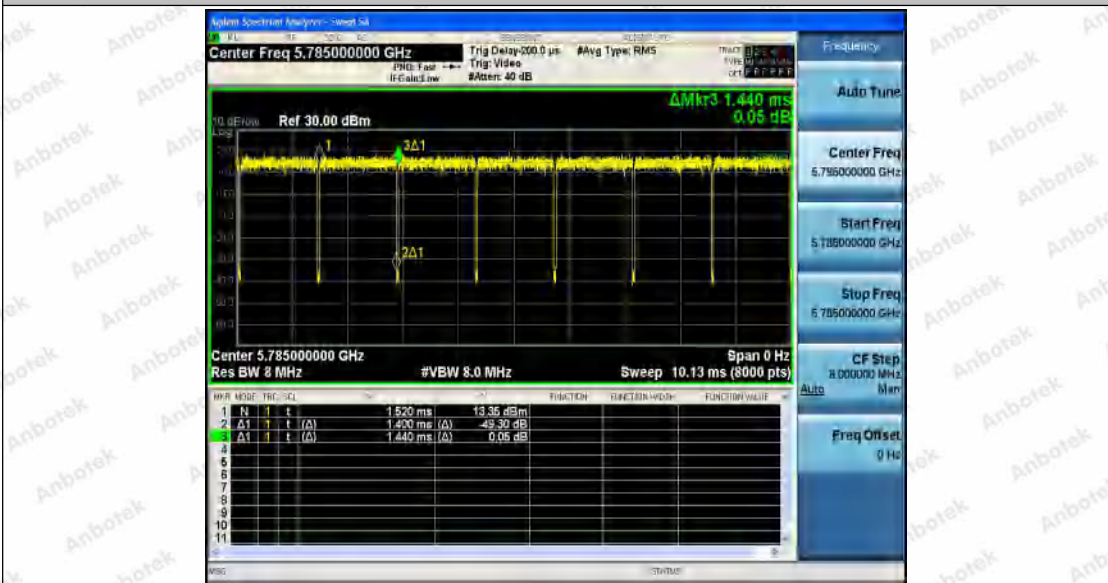

11A_Ant1_5785

Shenzhen Anbotek Compliance Laboratory Limited

Address: 1/F., Building D, Sogood Science and Technology Park, Sanwei Community, Hangcheng Street, Bao'an District, Shenzhen, Guangdong, China.
Tel: (86) 755-26066440   Fax: (86) 755-26014772   Email: service@anbotek.com

Hotline 400-003-0500
www.anbotek.com