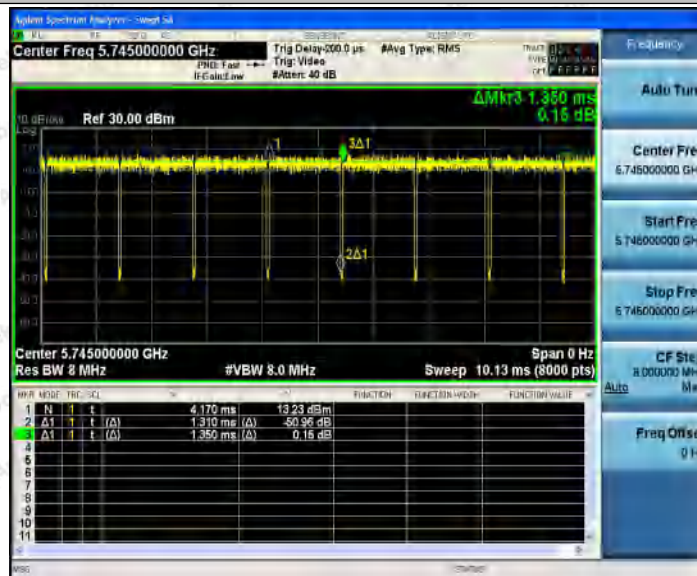

11N20SISO_Ant1_5785

Shenzhen Anbotek Compliance Laboratory Limited

Address: 1/F., Building D, Sogood Science and Technology Park, Sanwei Community, Hangcheng Street, Bao'an District, Shenzhen, Guangdong, China.

Tel: (86) 755-26066440 Fax: (86) 755-26014772 Email: service@anbotek.com

Hotline
400-003-0500
www.anbotek.com