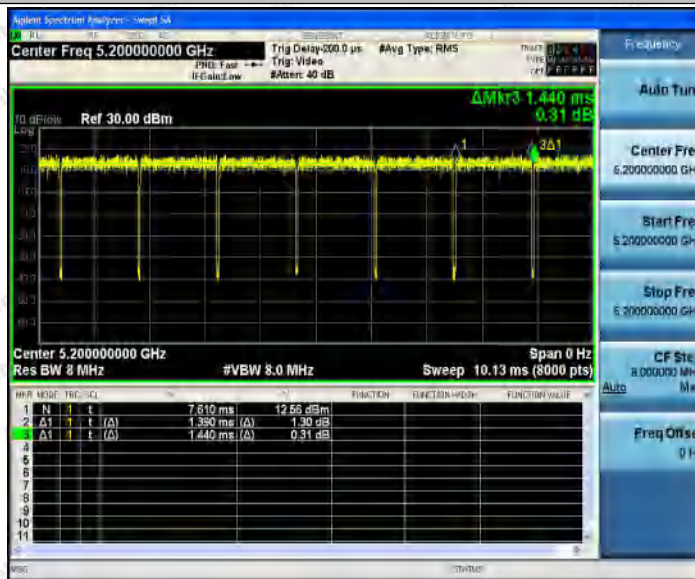

11A_Ant1_5200