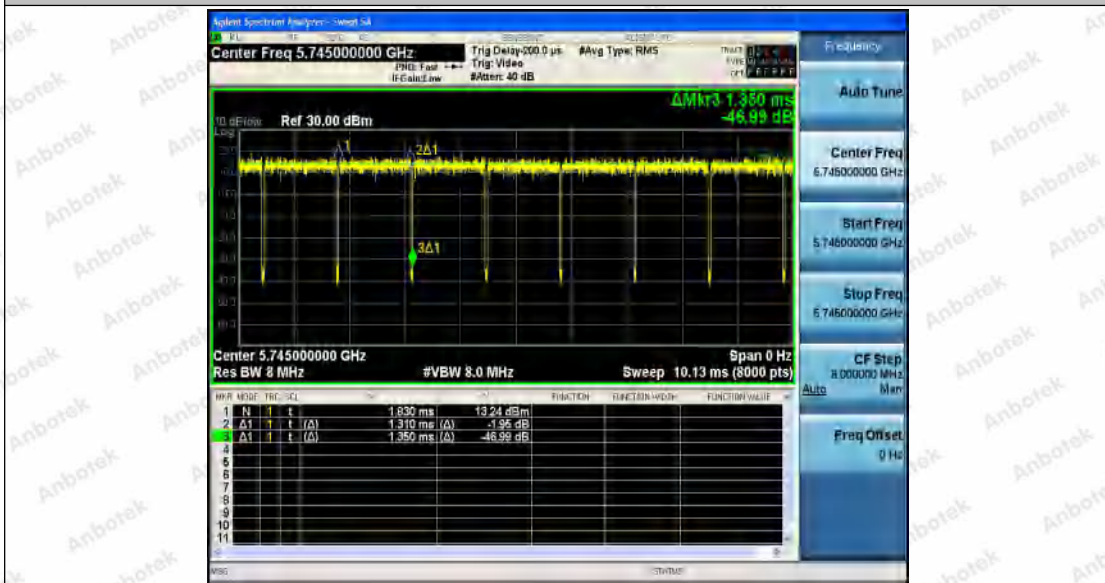

Hotline
400-003-0500
www.anbotek.com

11AC20SISO_Ant1_5240

11AC20SISO_Ant1_5745

Shenzhen Anbotek Compliance Laboratory Limited

Address: 1/F., Building D, Sogood Science and Technology Park, Sanwei Community, Hangcheng Street, Bao'an District, Shenzhen, Guangdong, China.