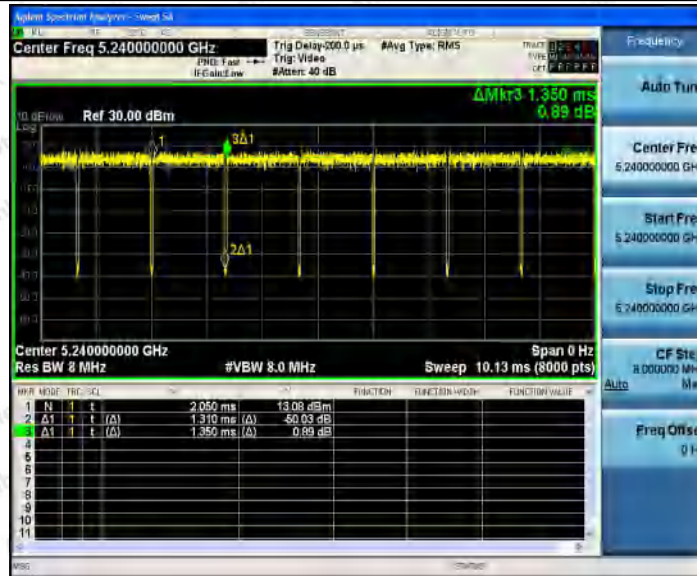

11N20SISO_Ant1_5745