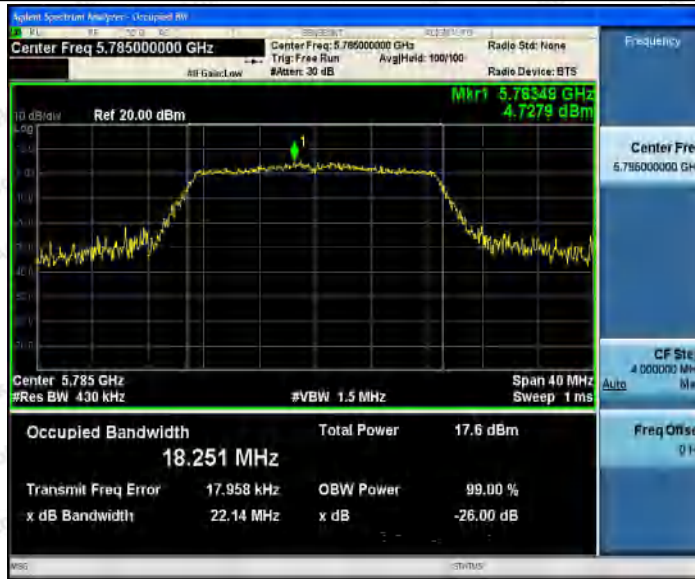

11N20SISO_Ant1_5825