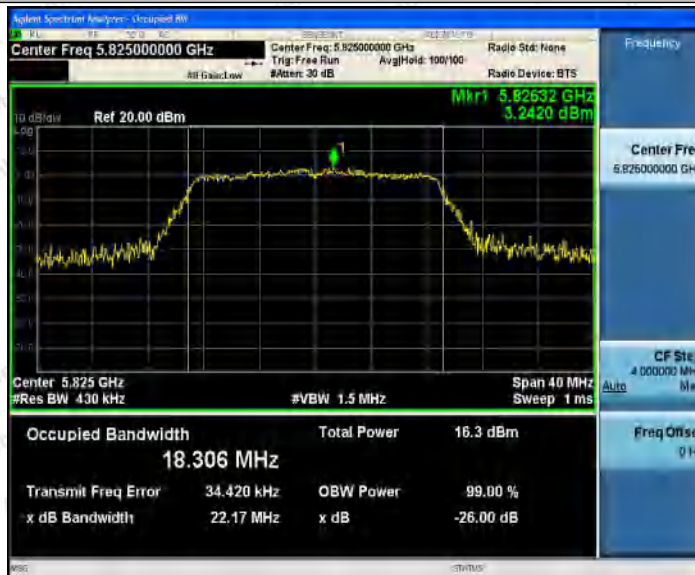

11AC40SISO_Ant1_5190

Shenzhen Anbotek Compliance Laboratory Limited

Address: 1/F., Building D, Sogood Science and Technology Park, Sanwei Community, Hangcheng Street, Bao'an District, Shenzhen, Guangdong, China.

Tel: (86) 755-26066440 Fax: (86) 755-26014772 Email: service@anbotek.com

Hotline
400-003-0500
www.anbotek.com