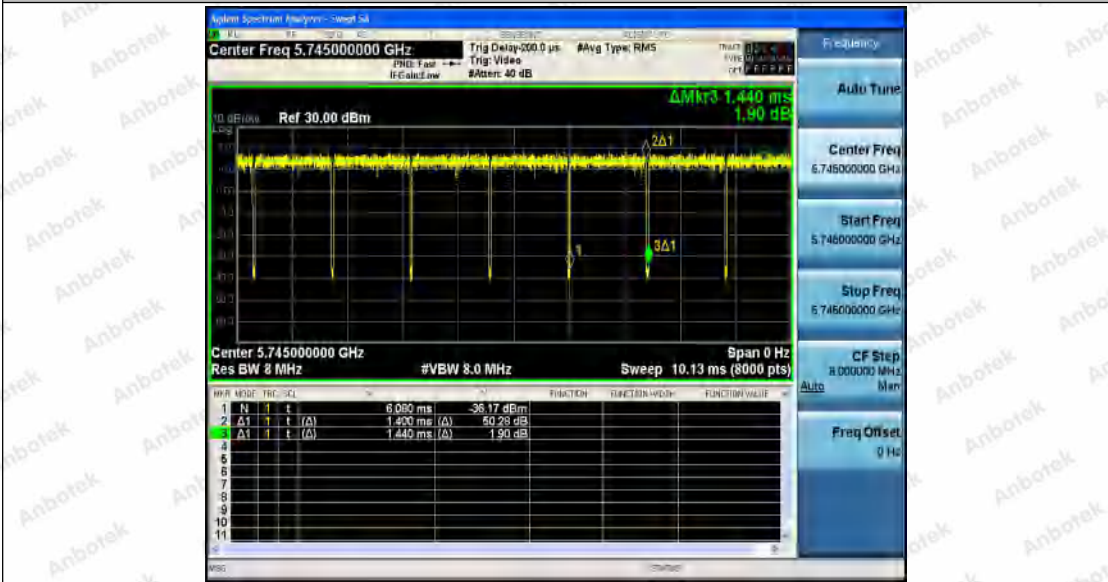

11A_Ant1_5745