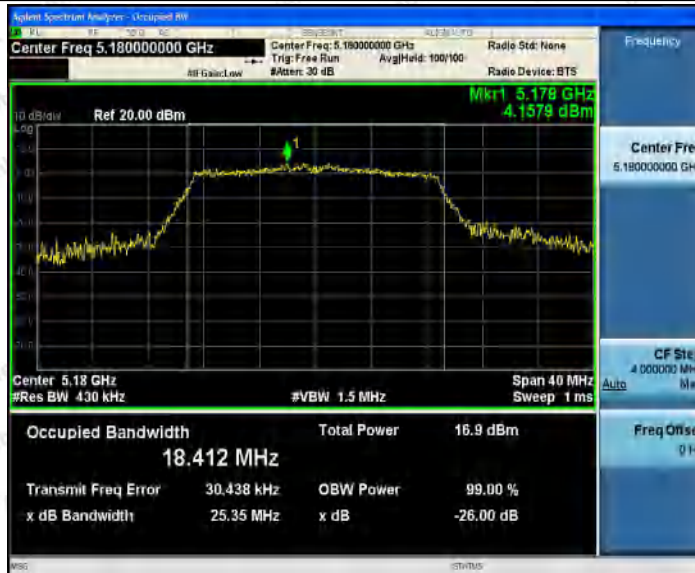

11AC20SISO_Ant1_5200

Shenzhen Anbotek Compliance Laboratory Limited

Address: 1/F., Building D, Sogood Science and Technology Park, Sanwei Community, Hangcheng Street, Bao'an District, Shenzhen, Guangdong, China.

Tel: (86) 755-26066440 Fax: (86) 755-26014772 Email: service@anbotek.com

Hotline
400-003-0500
www.anbotek.com