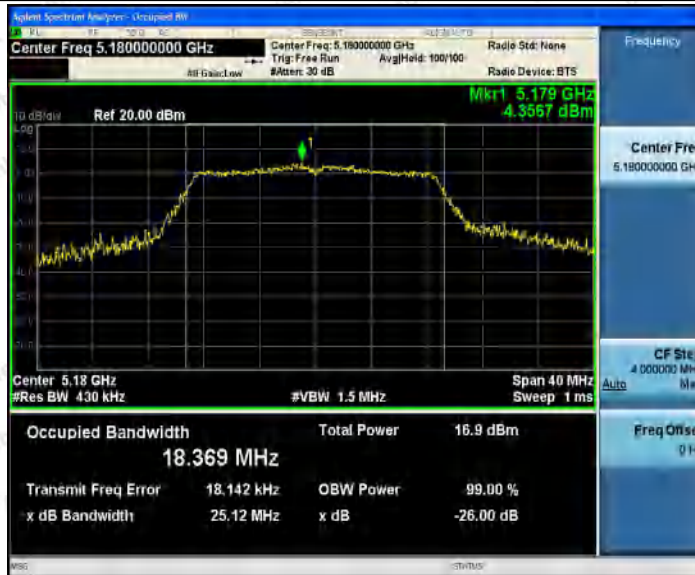

11N20SISO_Ant1_5200

Shenzhen Anbotek Compliance Laboratory Limited

Address: 1/F., Building D, Sogood Science and Technology Park, Sanwei Community, Hangcheng Street, Bao'an District, Shenzhen, Guangdong, China.

Tel: (86) 755-26066440   Fax: (86) 755-26014772   Email: service@anbotek.com

Hotline
400-003-0500
www.anbotek.com