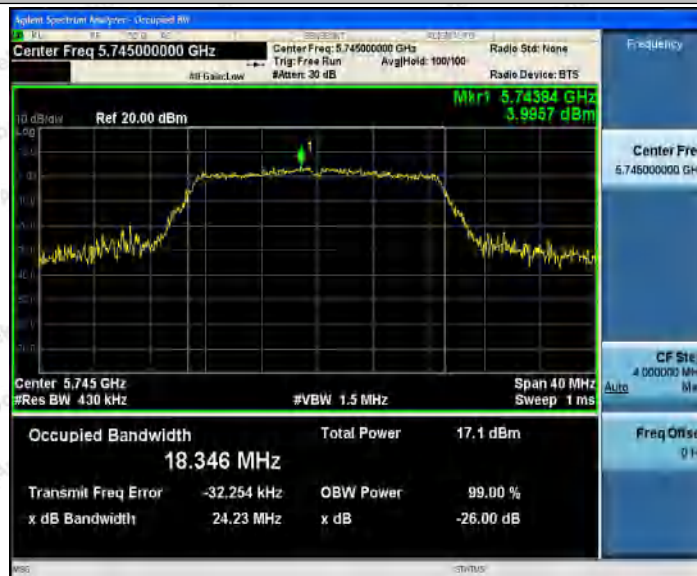

11N20SISO_Ant1_5785

Shenzhen Anbotek Compliance Laboratory Limited

Address: 1/F., Building D, Sogood Science and Technology Park, Sanwei Community, Hangcheng Street, Bao'an District, Shenzhen, Guangdong, China.

Tel: (86) 755-26066440 Fax: (86) 755-26014772 Email: service@anbotek.com

Hotline
400-003-0500
www.anbotek.com