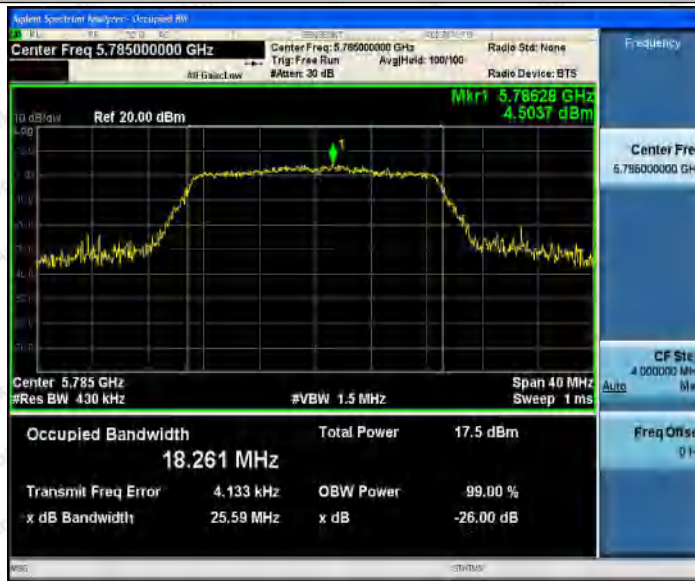

11AC20SISO_Ant1_5785

11AC20SISO_Ant1_5825