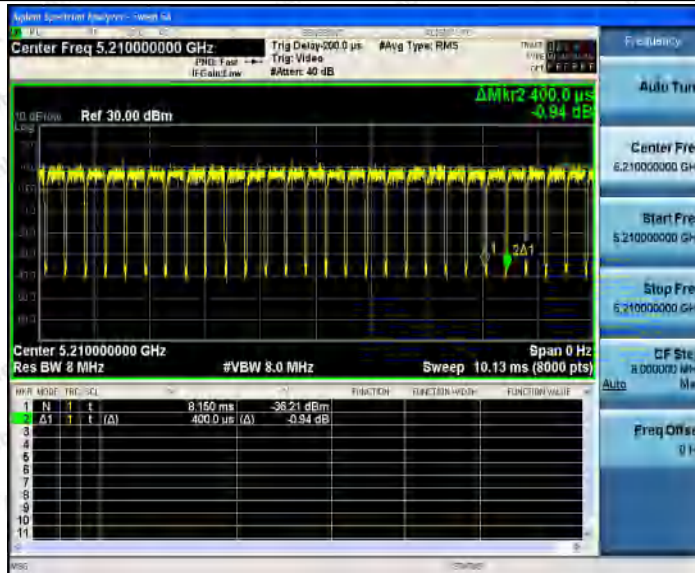

11AC80SISO_Ant1_5775

Shenzhen Anbotek Compliance Laboratory Limited

Address: 1/F., Building D, Sogood Science and Technology Park, Sanwei Community, Hangcheng Street, Bao'an District, Shenzhen, Guangdong, China.

Tel: (86) 755-26066440 Fax: (86) 755-26014772 Email: service@anbotek.com

Hotline
400-003-0500
www.anbotek.com