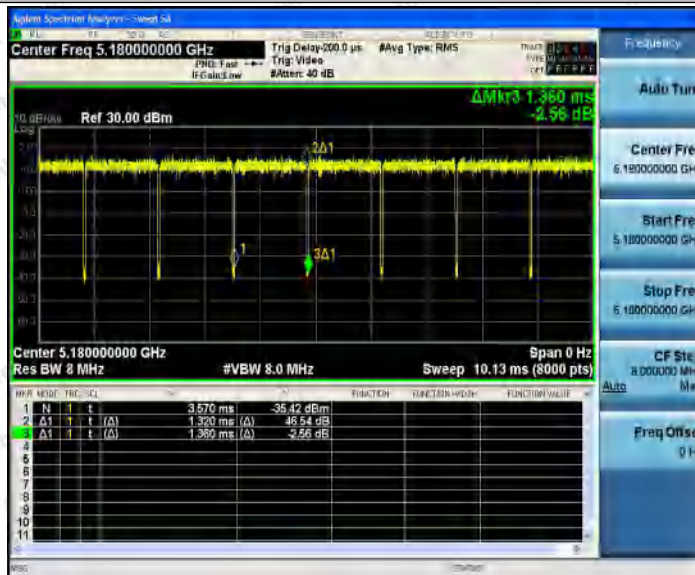

11AC20SISO_Ant1_5200

Shenzhen Anbotek Compliance Laboratory Limited

Address: 1/F., Building D, Sogood Science and Technology Park, Sanwei Community, Hangcheng Street, Bao'an District, Shenzhen, Guangdong, China.

Tel: (86) 755-26066440   Fax: (86) 755-26014772   Email: service@anbotek.com

Hotline
400-003-0500
www.anbotek.com