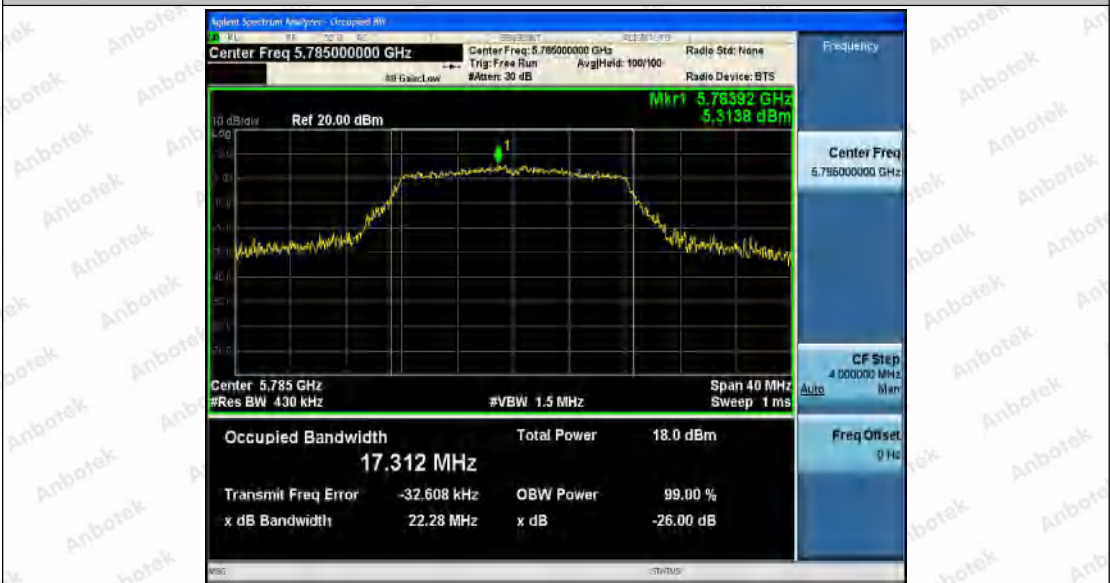

Shenzhen Anbotek Compliance Laboratory Limited

Address: 1/F., Building D, Sogood Science and Technology Park, Sanwei Community, Hangcheng Street, Bao'an District, Shenzhen, Guangdong, China.
Tel: (86) 755-26066440 Fax: (86) 755-26014772 Email: service@anbotek.com

Hotline 400-003-0500
www.anbotek.com