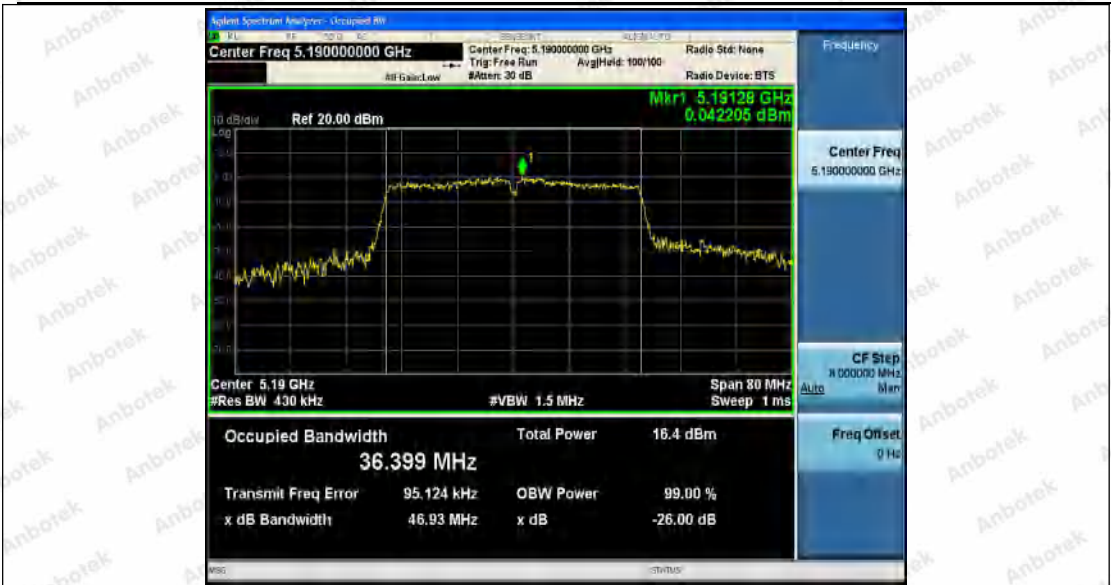

11N40SISO_Ant1_5230