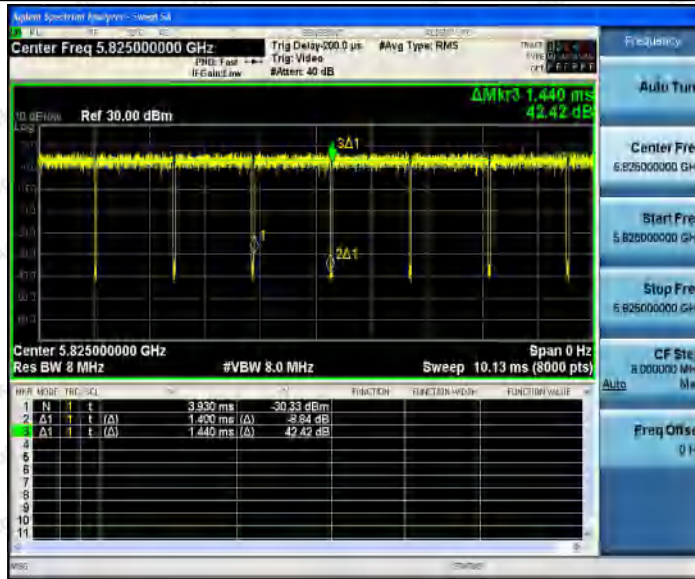

11A_Ant1_5825

11N20SISO_Ant1_5180