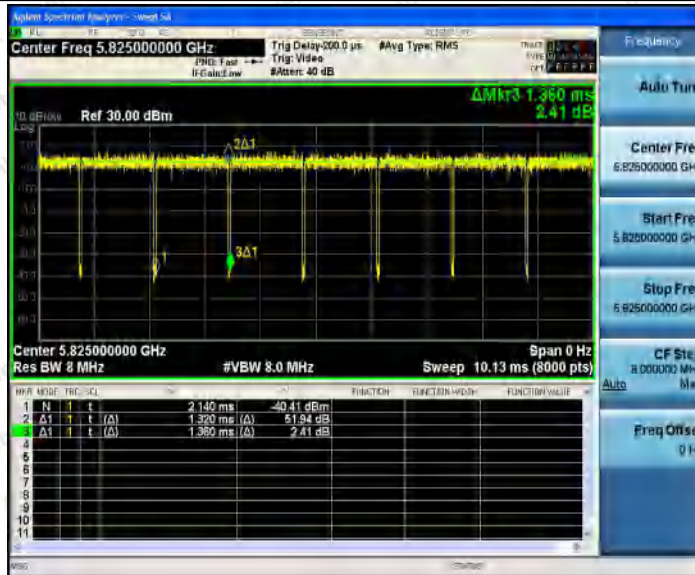

11AC40SISO_Ant1_5190

Shenzhen Anbotek Compliance Laboratory Limited

Address: 1/F., Building D, Sogood Science and Technology Park, Sanwei Community, Hangcheng Street, Bao'an District, Shenzhen, Guangdong, China.

Tel: (86) 755-26066440 Fax: (86) 755-26014772 Email: service@anbotek.com

Hotline
400-003-0500
www.anbotek.com