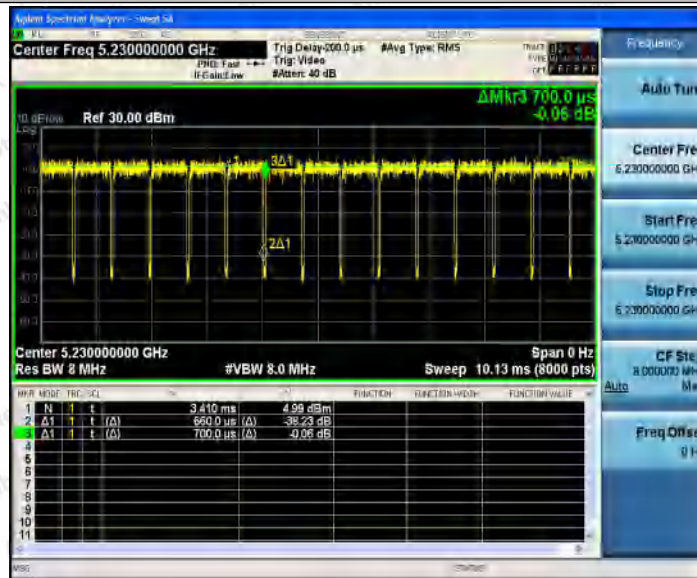

11AC40SISO_Ant1_5755