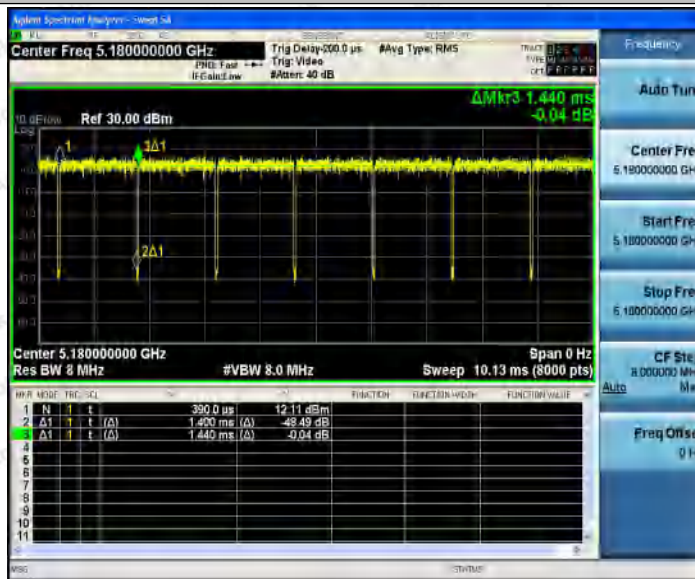

Test Graphs

11A_Ant1_5180