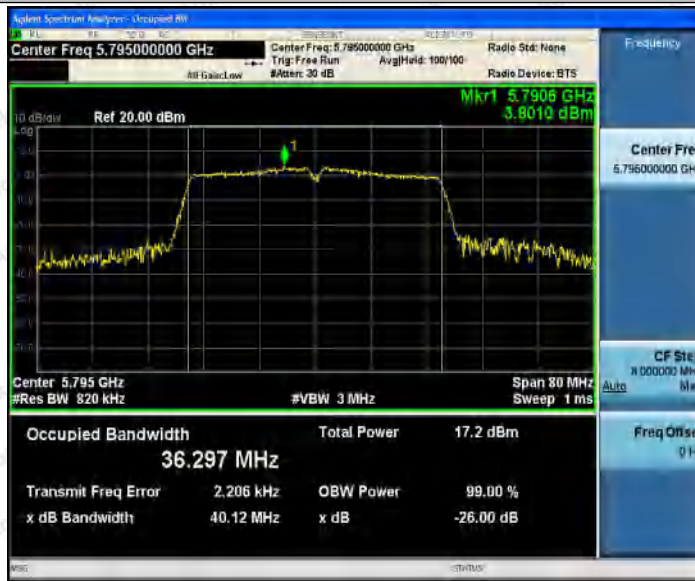

11AC80SISO_Ant1_5210