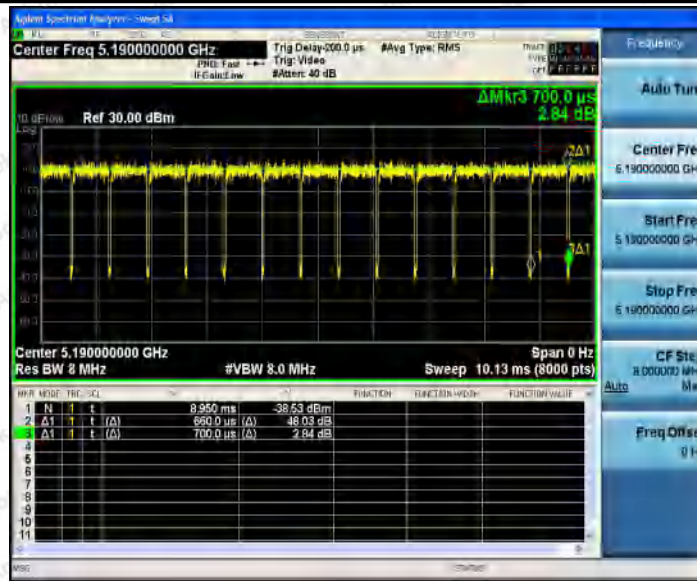

11AC40SISO_Ant1_5230