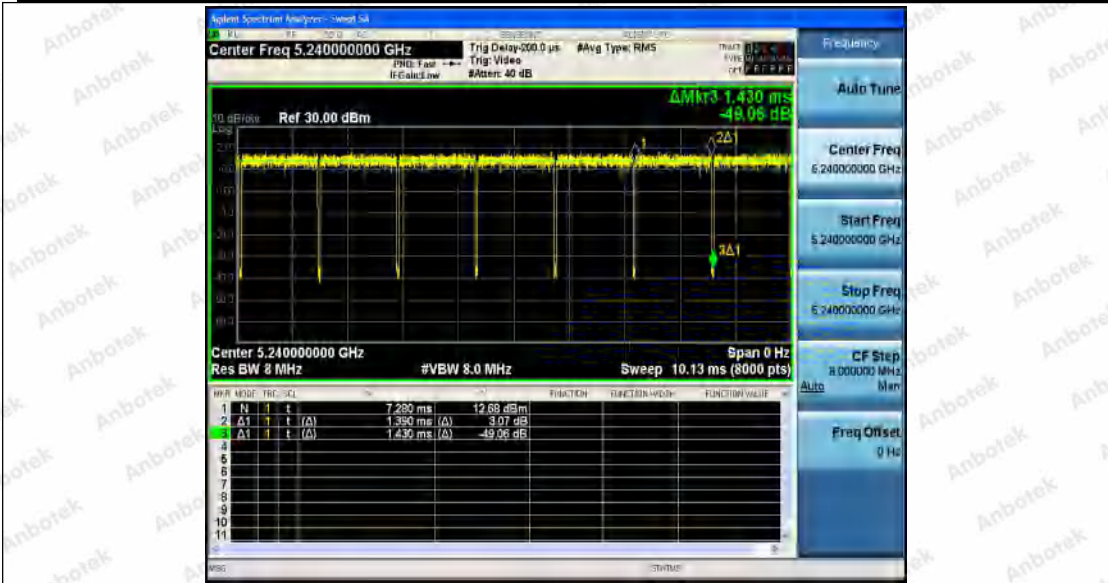

11A_Ant1_5240