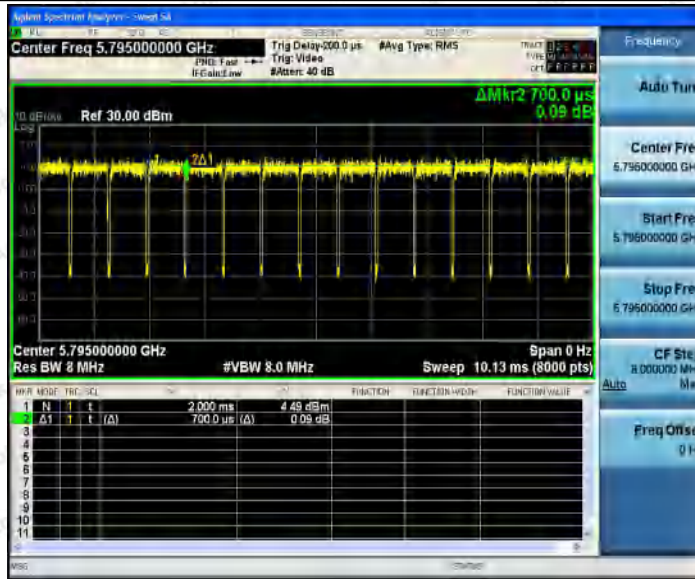

11AC80SISO_Ant1_5210