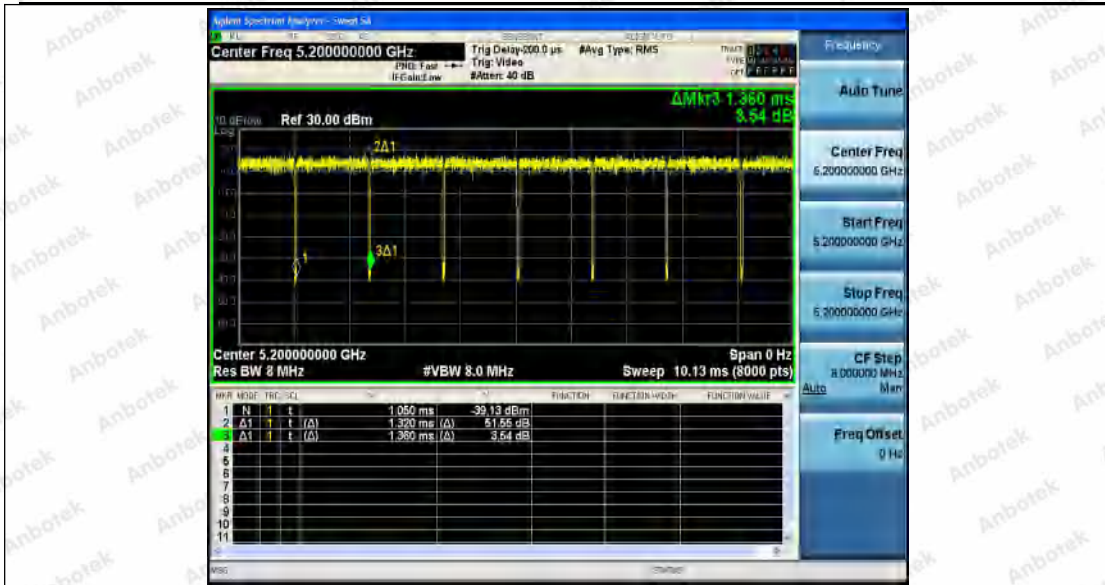

11AC20SISO_Ant1_5240