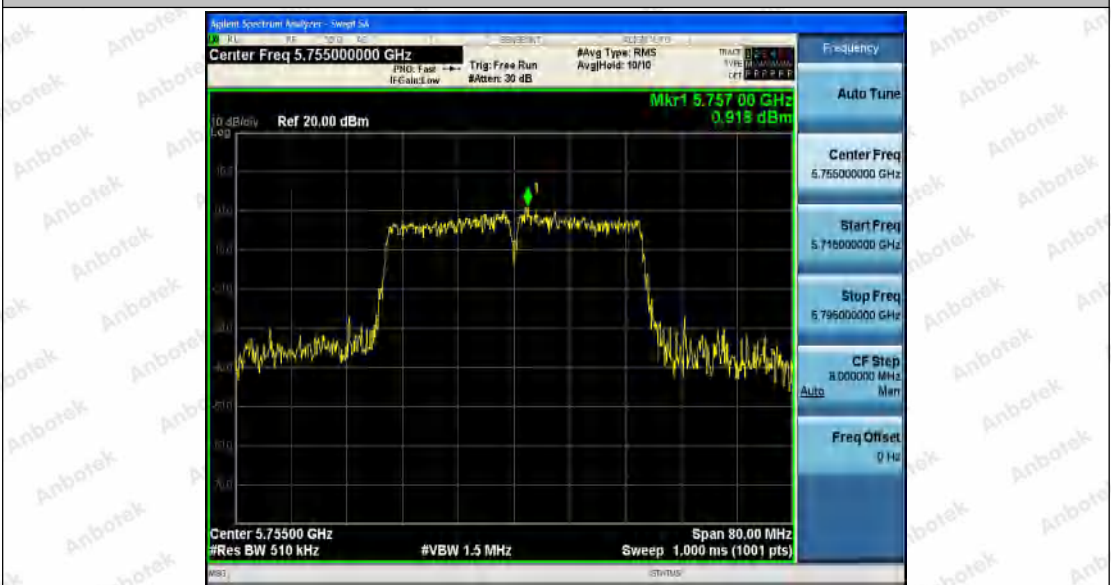

Shenzhen Anbotek Compliance Laboratory Limited

Address: 1/F., Building D, Sogood Science and Technology Park, Sanwei Community, Hangcheng Street, Bao'an District, Shenzhen, Guangdong, China.
Tel: (86) 755-26066440 Fax: (86) 755-26014772 Email: service@anbotek.com

Hotline 400-003-0500
www.anbotek.com