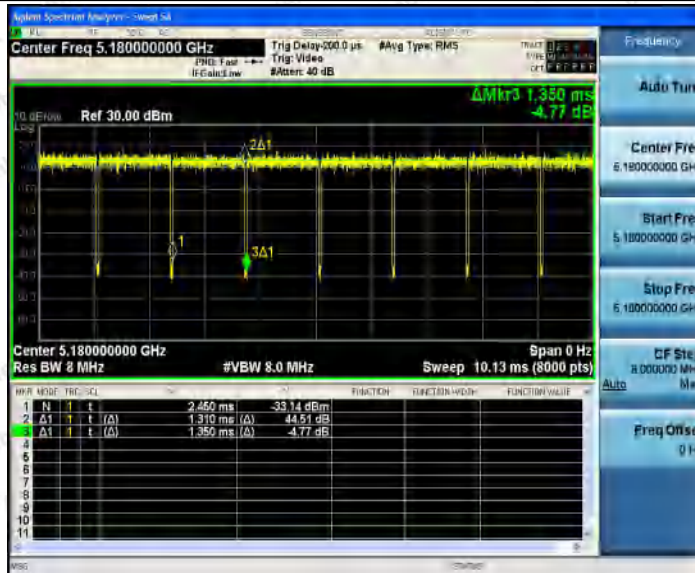

11N20SISO_Ant1_5200

Shenzhen Anbotek Compliance Laboratory Limited

Address: 1/F., Building D, Sogood Science and Technology Park, Sanwei Community, Hangcheng Street, Bao'an District, Shenzhen, Guangdong, China.

Tel: (86) 755-26066440 Fax: (86) 755-26014772 Email: service@anbotek.com

Hotline 400-003-0500
www.anbotek.com