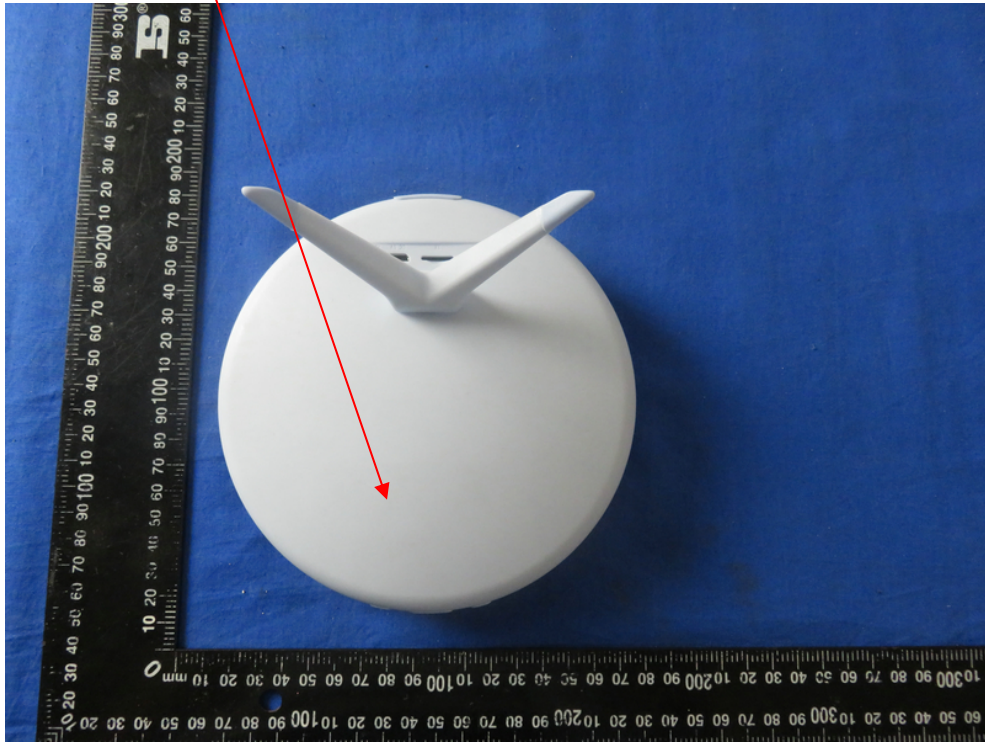

Label Location On EUT

Size: 90mm* 130mm