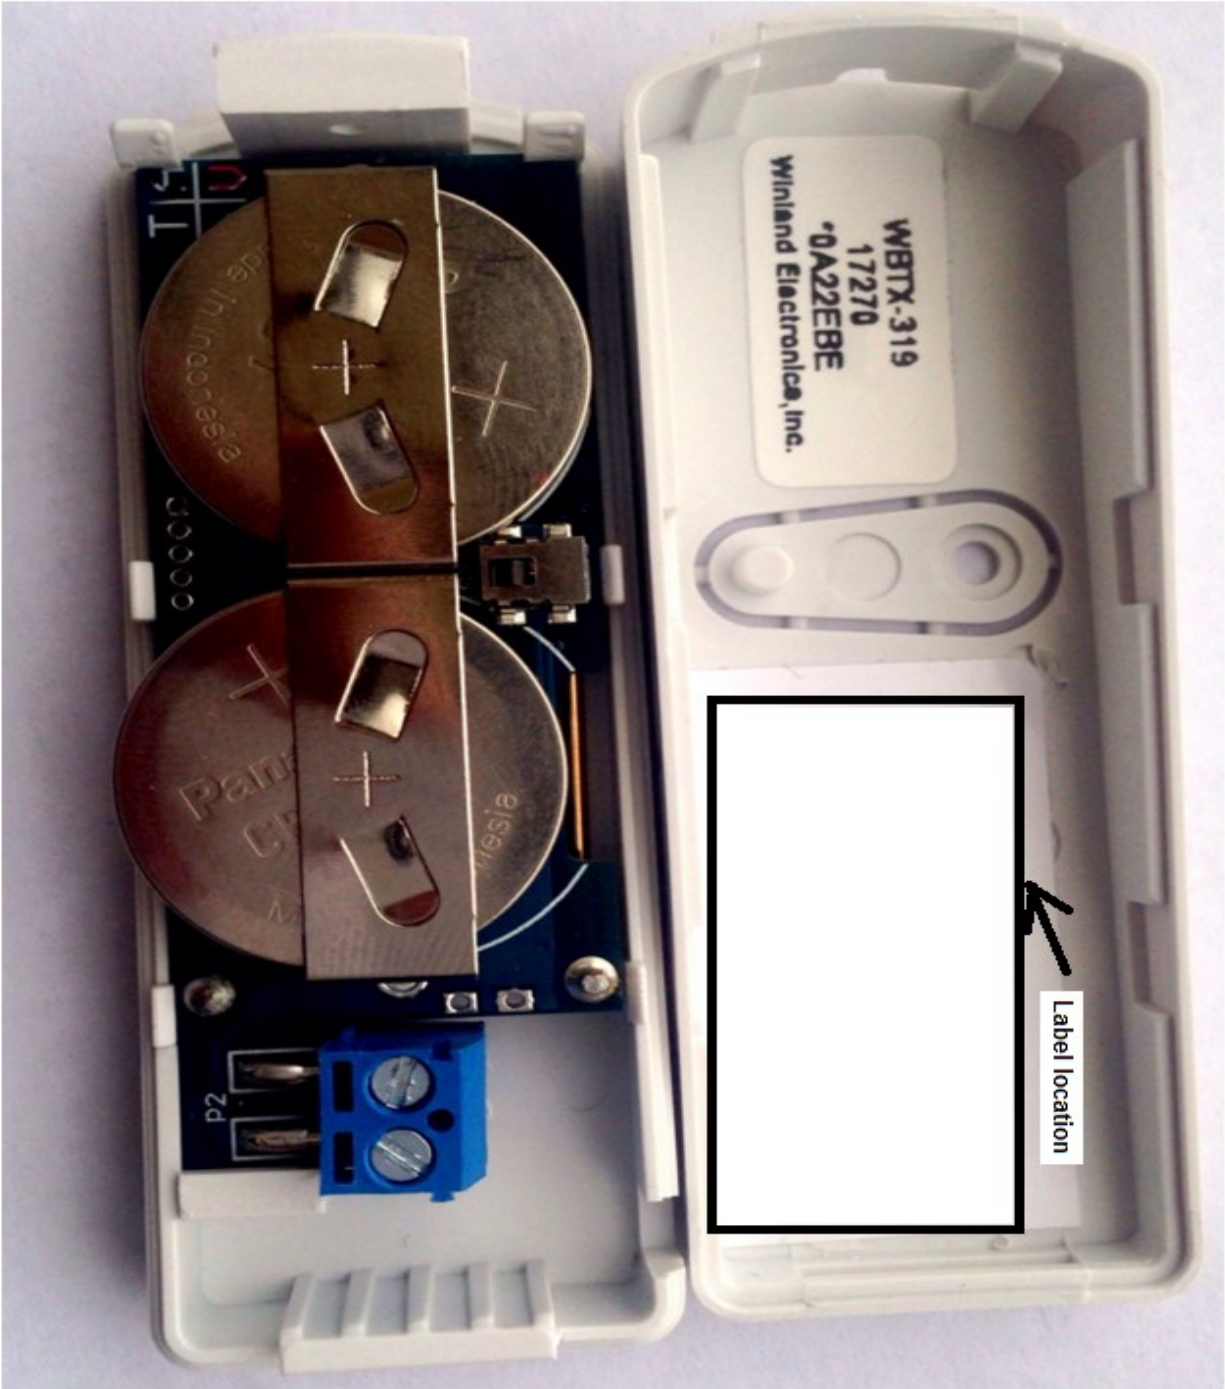

Model: RF-WIN-WATER-319

Cinch Systems Inc.

FCC ID: 2ABBZ-WIN-WATER-319

Model: RF-WIN-WATER-319

IC : 11817A- WINWATER319

Cinch Systems, Inc.

FCC ID: 2ABBZ-WIN-WATER-319

Model: RF-WS-319-NN

IC : 11817A- WINWATER319

WinLand Electronics, Inc.

FCC ID: 2ABBZ-WIN-WATER-319

Model: WBTX-319

IC : 11817A- WINWATER319

WBTX-319
17270
0A22EBE
Winland Electronics, Inc.

Label location

WBTX-319
17270
0A22EBE
Winland Electronics, Inc.

CINCH Systems, Inc.
FCC ID: 2ABBZ-WIN-WATER-319
MODEL: RF-WIN-WATER-319
IC: 11817A-WINWATER319