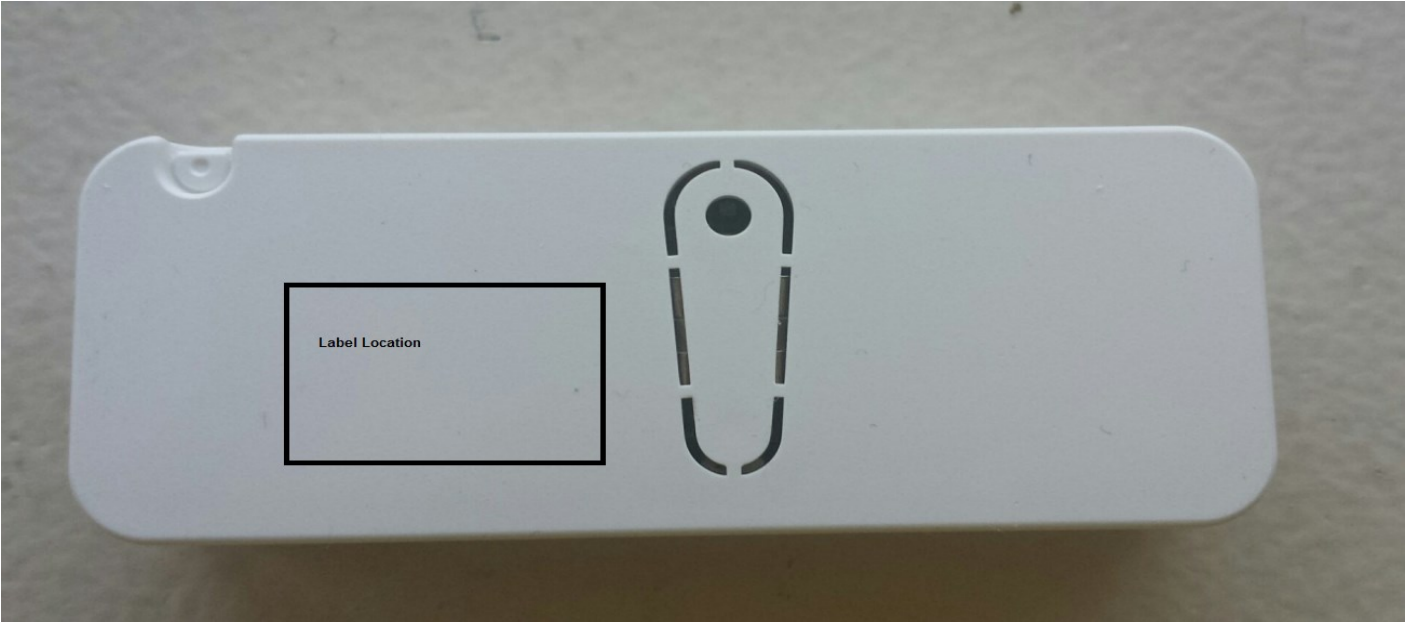

**Model: RF-Water-433-CLR**

**Cinch Systems Inc.**

**FCC ID: 2ABBZ-RF-CMDWSX-433**

**Model: RF-Water-433-CLR**

**IC : 11817A- CMDWSX433**

**Model: CLR-C1-WTR**

**Clare Inc.**

**FCC ID: 2ABBZ-RF-CMDWSX-433**

**Model: CLR-C1-WTR**

**IC : 11817A- CMDWSX433**

**Model: RF-CMDWS-OD-433-CLR**

**Cinch Systems Inc.**

**FCC ID: 2ABBZ-RF-CMDWSX-433**

**Model: RF-CMDWS-OD-433-CLR**

**IC : 11817A- CMDWSX433**

**Model: CLR-C1-ODDG**

**IC : 11817A- CMDWSX433**

**Model: CLR-C1-DWCNT**

**Clare Inc.**

**FCC ID: 2ABBZ-RF-CMDWSX-433**

**Model: CLR-C1-DWCNT**

**IC : 11817A- CMDWSX433**

**Water sensor label location**

**External Contact Sensor Label location**