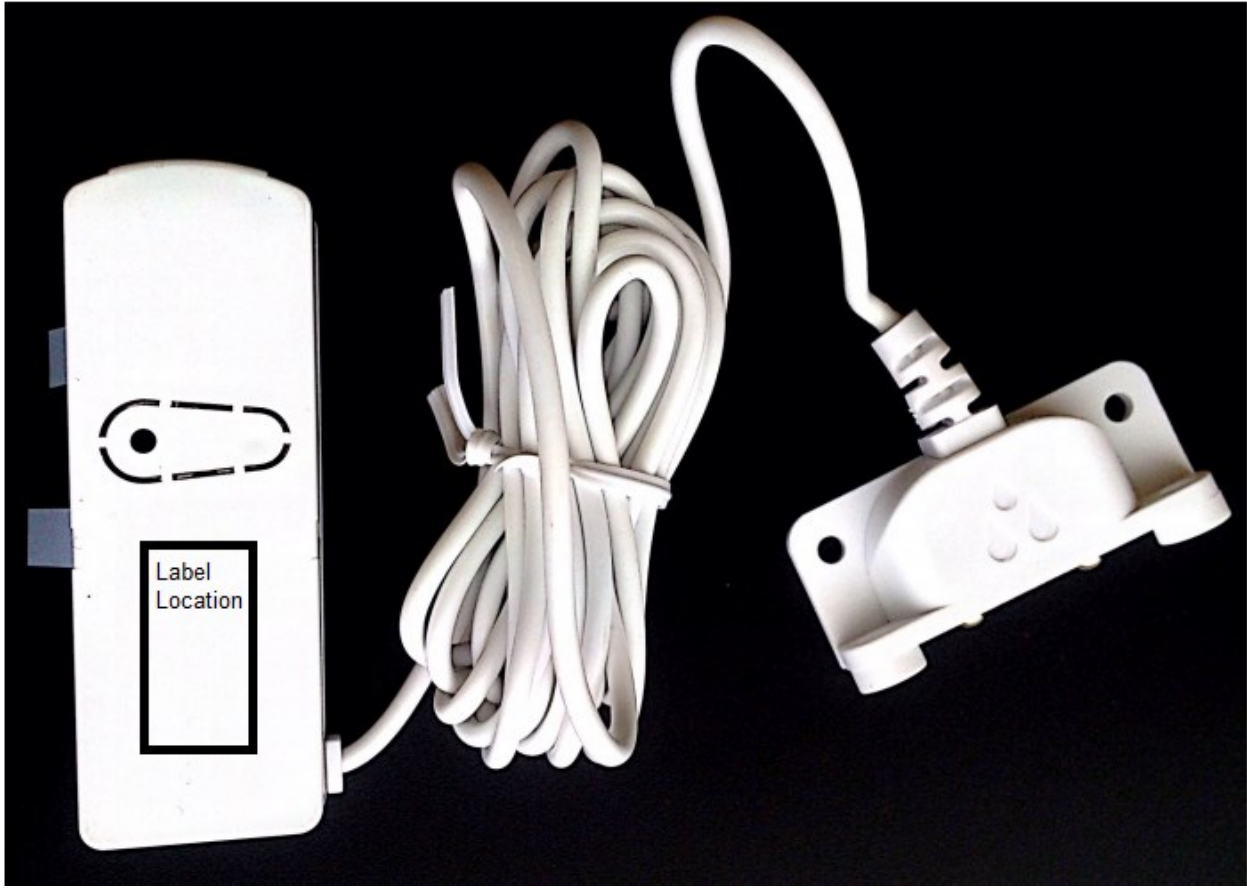

**Model: RF-Water-433-CLR**

**Cinch Systems Inc.**

**FCC ID: 2ABBZ-RF-CMDWSX-433**

**Model: RF-Water-433-CLR**

**IC : 11817A- CMDWSX433**

**Model: CLR-C1-WTR**

**Clare Inc.**

**FCC ID: 2ABBZ-RF-CMDWSX-433**

**Model: CLR-C1-WTR**

**IC : 11817A- CMDWSX433**

**Model: RF-CMDWS-OD-433-CLR**

**Cinch Systems Inc.**

**FCC ID: 2ABBZ-RF-CMDWSX-433**

**Model: RF-CMDWS-OD-433-CLR**

**IC : 11817A- CMDWSX433**

**Model: CLR-C1-ODDG**

**IC : 11817A- CMDWSX433**

**Model: CLR-C1-DWCNT**

**Clare Inc.**

**FCC ID: 2ABBZ-RF-CMDWSX-433**

**Model: CLR-C1-DWCNT**

**IC : 11817A- CMDWSX433**

**Water sensor label location**

**External Contact Sensor Label location**