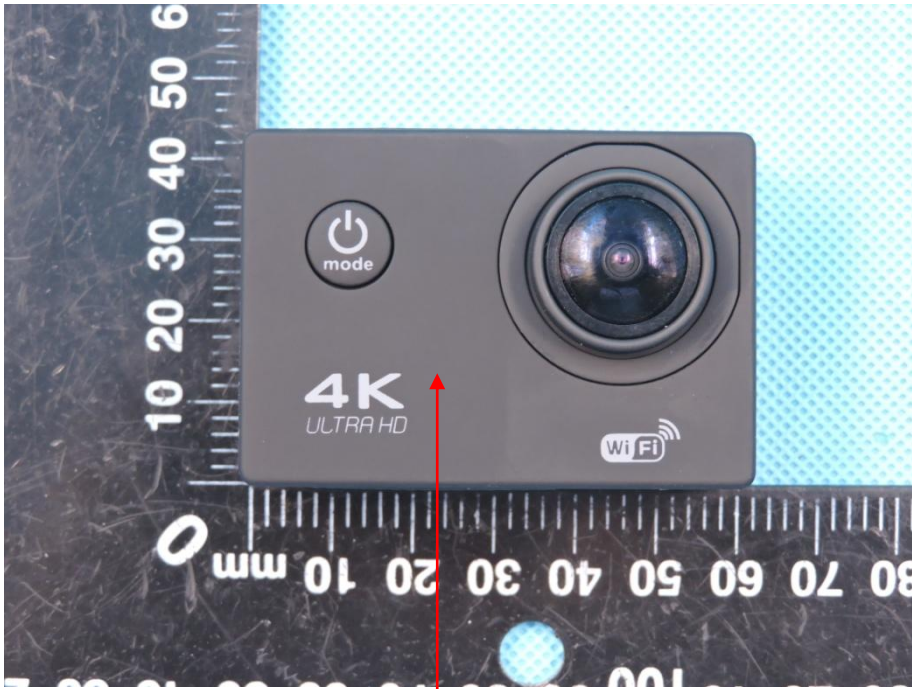

FCC Label

ACTION CAMERA

Model name: D3-1

FCC ID: 2ABBL-D3-1