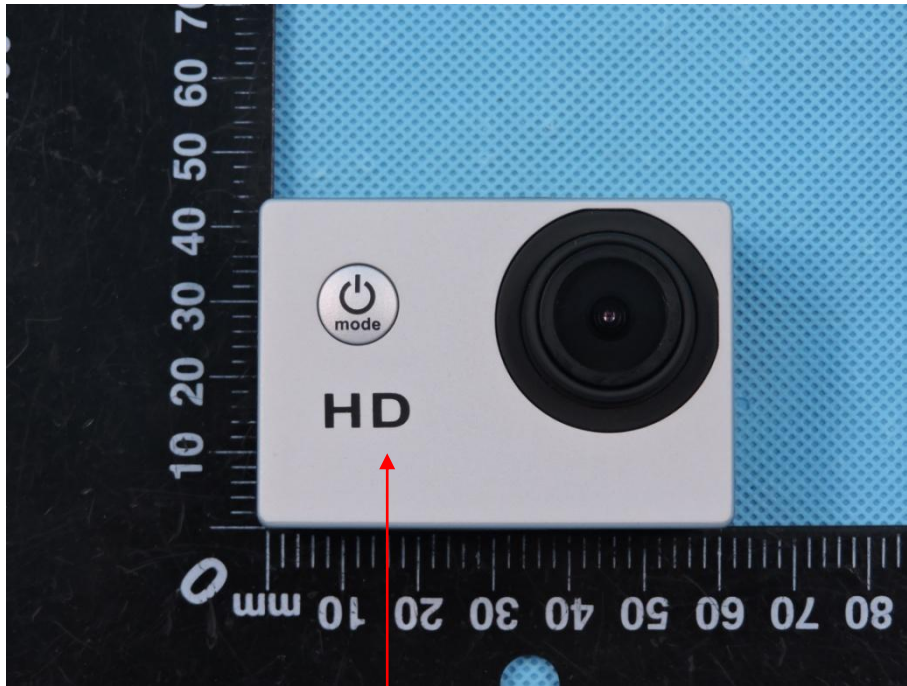

## FCC Label

ACTION CAMERA

Model name: D2-1

FCC ID: 2ABBL-D2-1