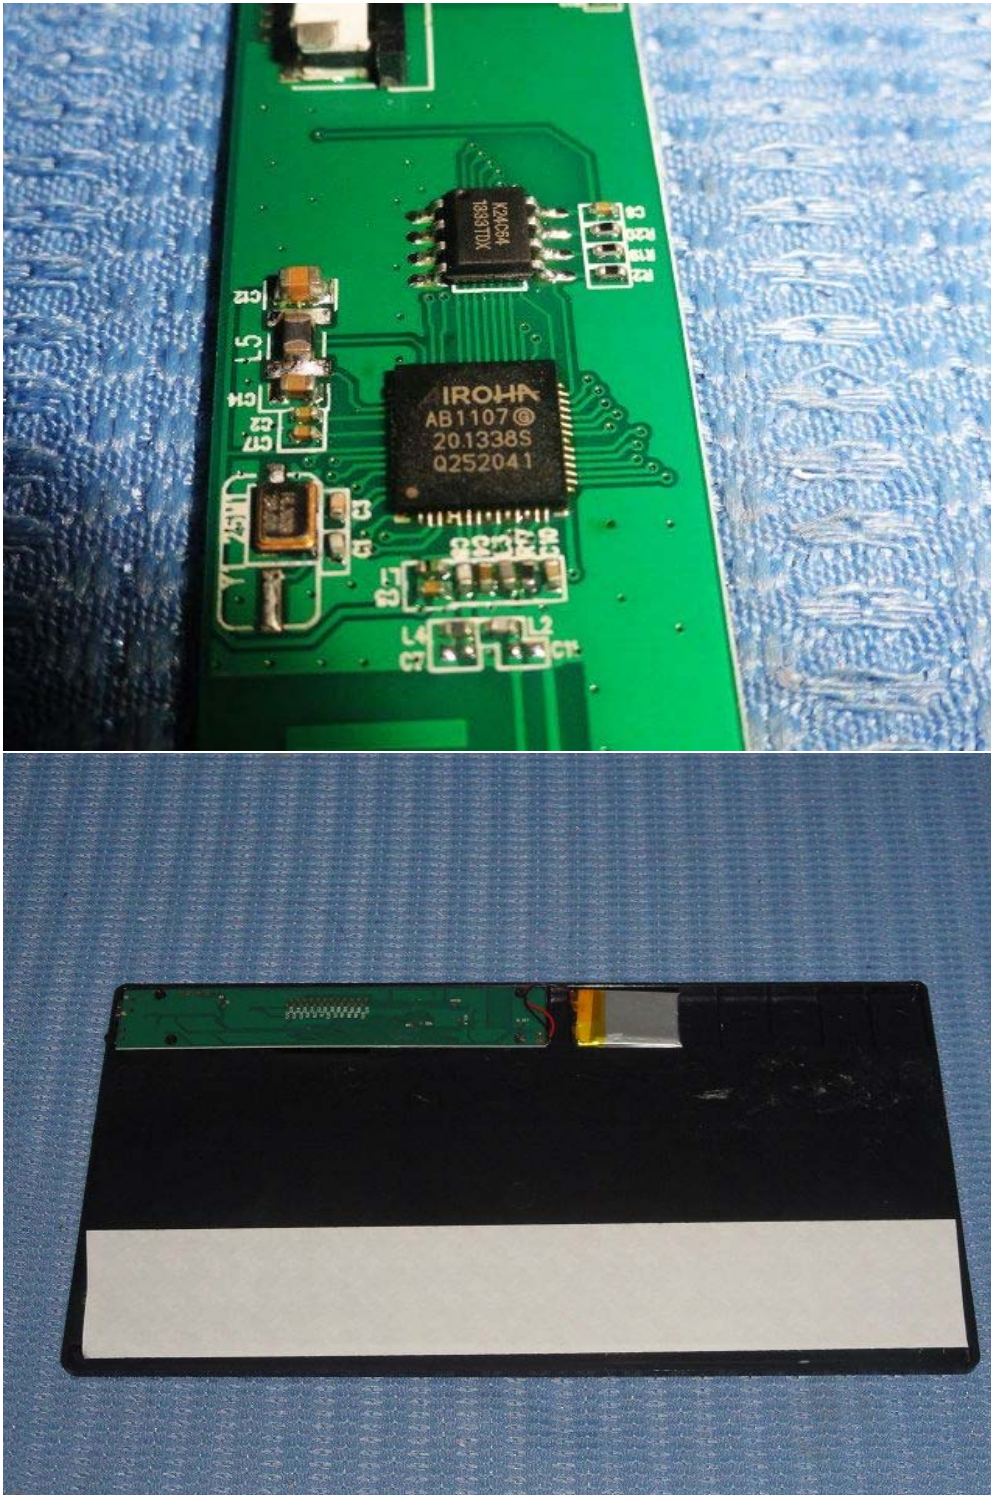

Photo for the EUT

Photo for the EUT

The report refers only to the sample tested and does not apply to the bulk.

This report is issued in confidence to the client and it will be strictly treated as such by the Shenzhen Timeway Technology Consulting Co., Ltd. It may not be reproduced in its entirety or in part and it may not be used for advertising. The client to whom the report is issued may, however, show or send it, or a certified copy thereof prepared by the Shenzhen Timeway Technology Consulting Co., Ltd. to his customer, supplier or other persons directly concerned. Shenzhen Timeway Technology Consulting Co., Ltd. will not, without the consent of the client, enter into any discussion of correspondence with any third party concerning the contents of the report.

In the event of the improper use of the report, the Shenzhen Timeway Technology Consulting Co., Ltd. reserves the rights to withdraw it and to adopt any other remedies which may be appropriate.