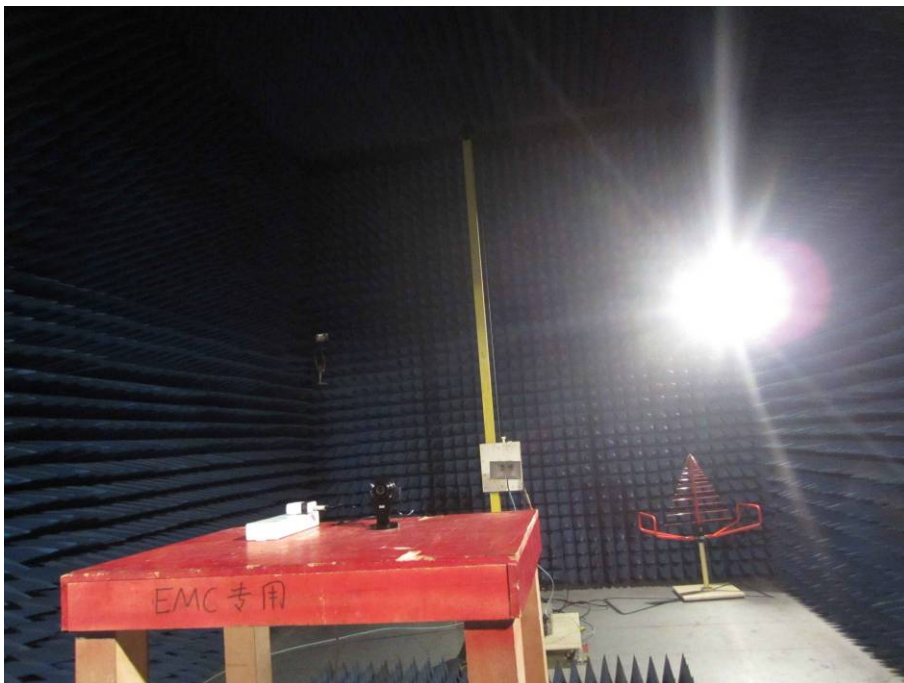

RADIATED EMISSION TEST SETUP (30 MHz to 1 GHz) FROM 1M-HEIGHT TEST TABLE

RADIATED EMISSION TEST SETUP (ABOVE 1 GHz) FROM 1.5M-HEIGHT TEST TABLE

1. 5M-HEIGHT TEST TABLE FOR RADIATED EMISSION TEST SETUP (ABOVE 1 GHz)

AC POWER LINE CONDUCTED EMISSION

RADIO FREQUENCY