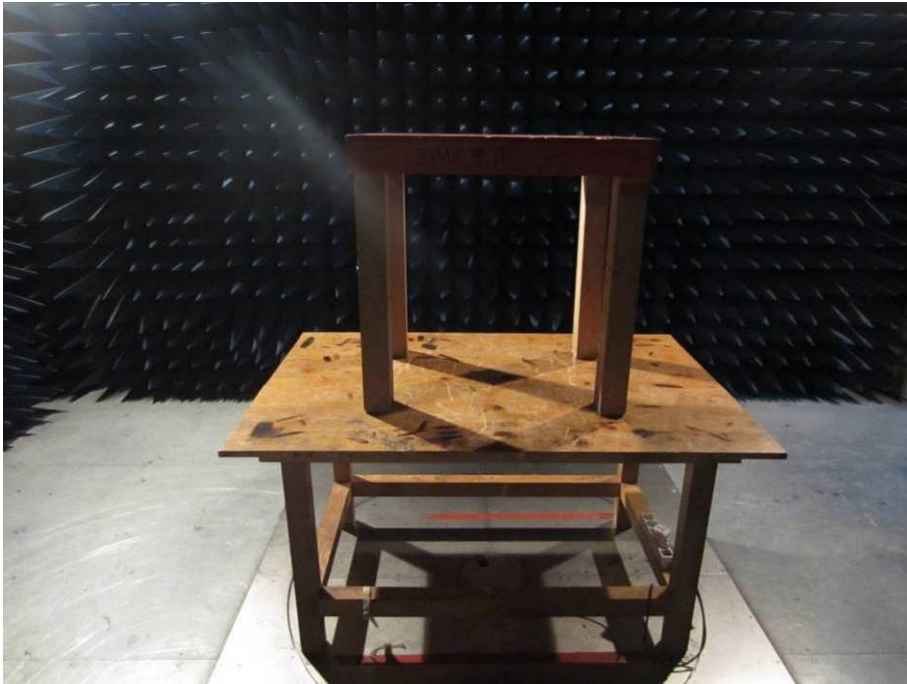

RADIATED EMISSION TEST SETUP (30 MHz to 1 GHz) FROM 1M-HEIGHT TEST TABLE

RADIATED EMISSION TEST SETUP (ABOVE 1 GHz) FROM 1.5M-HEIGHT TEST TABLE

1. 5M-HEIGHT TEST TABLE FOR RADIATED EMISSION TEST SETUP (ABOVE 1 GHz)

AC POWER LINE CONDUCTED EMISSION

RADIO FREQUENCY