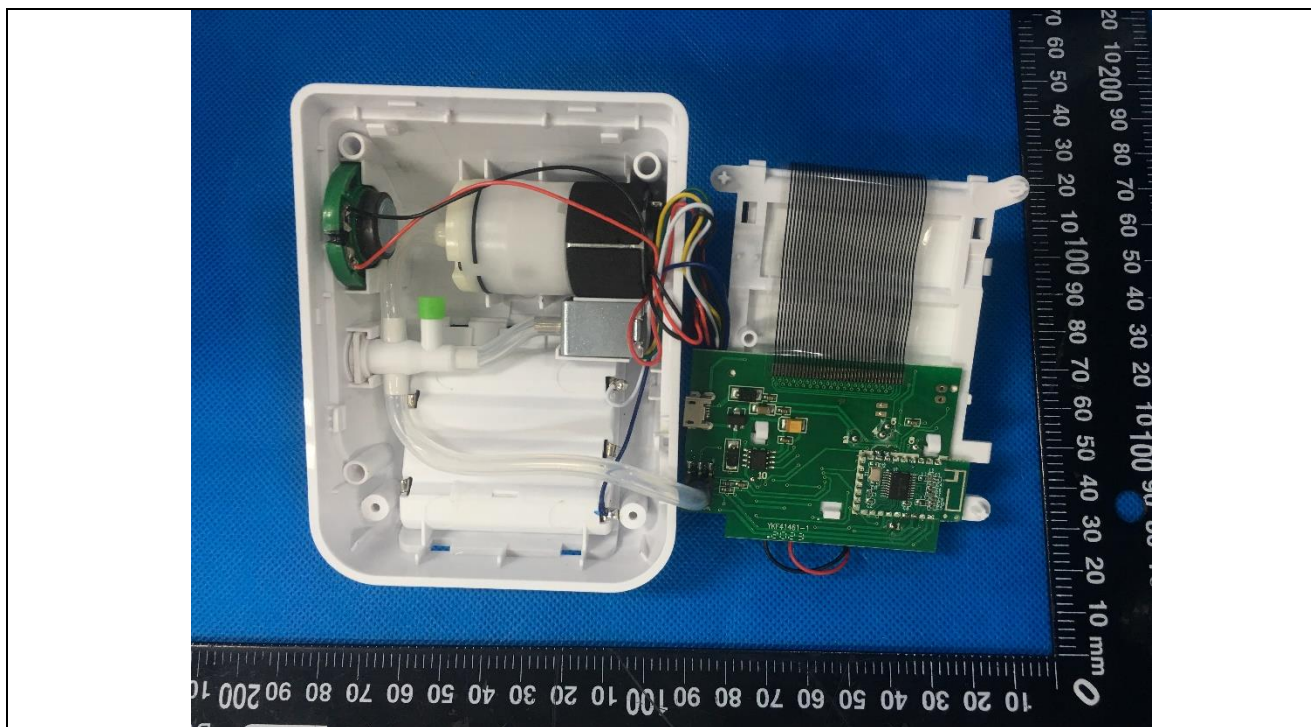

Details of: Battery compartment view (M/N: MD5990)

Details of: Internal view 1 of main unit (M/N: MD5990)

Details of: Internal view 2 of main unit (M/N: MD5990)

Details of: Screen view 1 of main unit (M/N: MD5990)

Details of: Screen view 2 of main unit (M/N: MD5990)

Details of: Speaker view of main unit (M/N: MD5990)

Details of: PCB view 1 of main unit (M/N: MD5990)

Details of: PCB view 2 of main unit (M/N: MD5990)

Details of: Bluetooth module of main unit (M/N: MD5990)

Details of: Solenoid valve of main unit (M/N: MD5990)

Details of: Air pump of main unit (M/N: MD5990)

Details of: Battery compartment view (M/N: MD5980)

Details of: Air pump of main unit (M/N: MD5980)

Details of: Internal view 1 of Medical Adapter

Details of: Internal view 2 of Medical Adapter

Details of: PCB view 1 of Medical Adapter

Details of: PCB view 2 of Medical Adapter