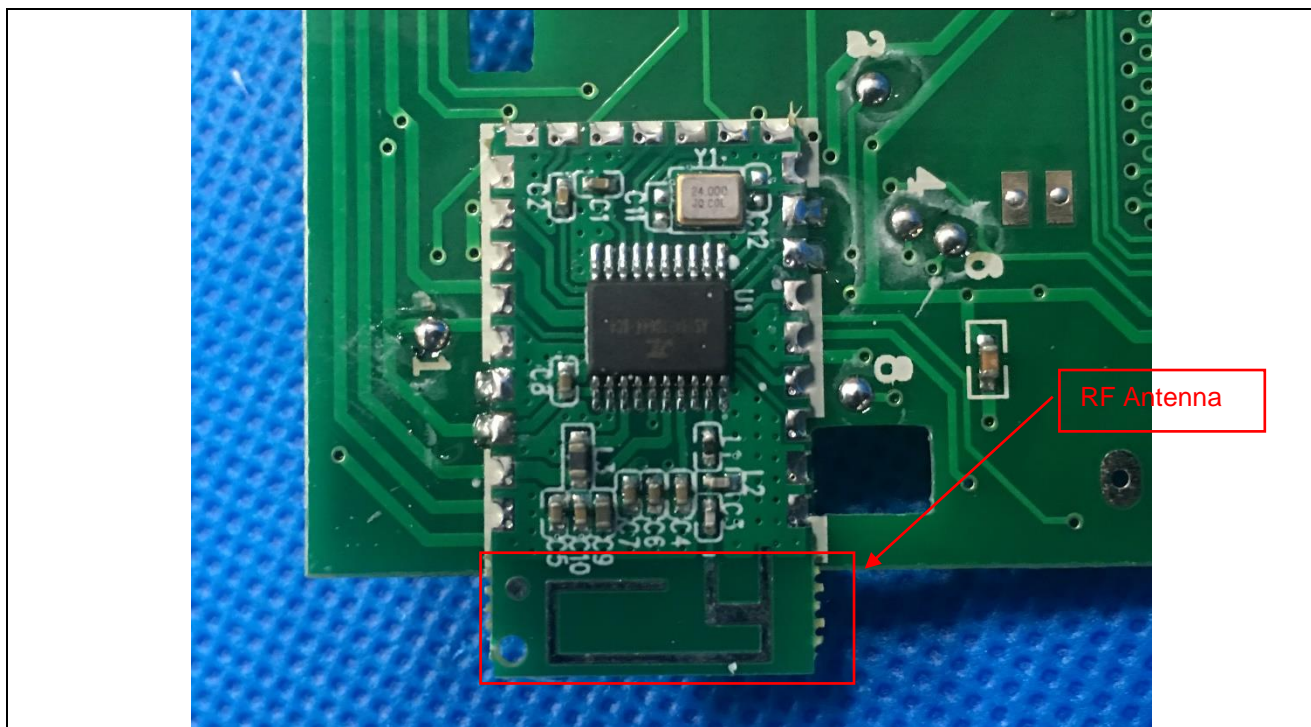

Details of: Battery compartment view (M/N: MD5990)

Details of: Internal view 1 of main unit (M/N: MD5990)

Details of: Internal view 2 of main unit (M/N: MD5990)

Details of: Screen view 1 of main unit (M/N: MD5990)

Details of: Screen view 2 of main unit (M/N: MD5990)

Details of: Speaker view of main unit (M/N: MD5990)

Details of: PCB view 1 of main unit (M/N: MD5990)

Details of: PCB view 2 of main unit (M/N: MD5990)

Details of: Bluetooth module of main unit (M/N: MD5990)

Details of: Solenoid valve of main unit (M/N: MD5990)

Details of: Air pump of main unit (M/N: MD5990)

Details of: Battery compartment view (M/N: MD5980)