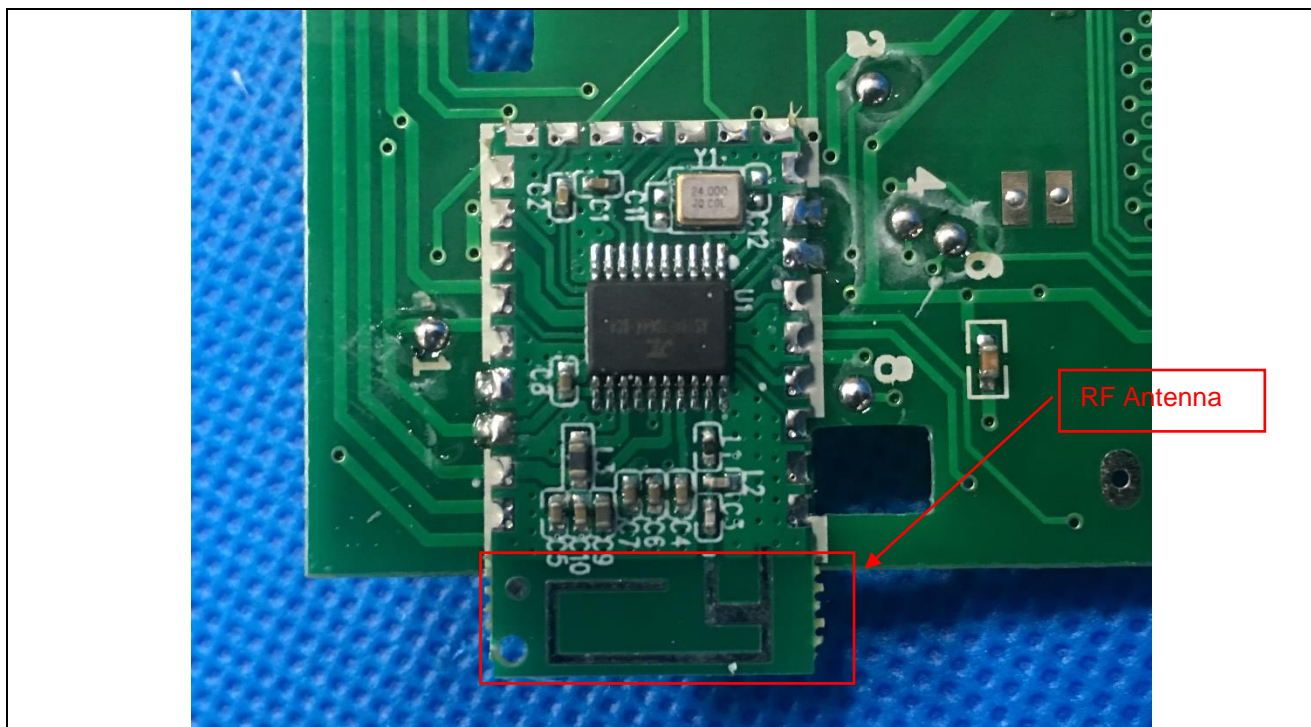

Details of: Bluetooth module of main unit (M/N: MD5990)

Details of: Solenoid valve of main unit (M/N: MD5990)

Details of: Air pump of main unit (M/N: MD5990)

Details of: Battery compartment view (M/N: MD5980)

Details of: Internal view 1 of main unit (M/N: MD5980)

Details of: Internal view 2 of main unit (M/N: MD5980)

Details of: Screen view 1 of main unit (M/N: MD5980)

Details of: Screen view 2 of main unit (M/N: MD5980)

Details of: PCB view 1 of main unit (M/N: MD5980)

Details of: PCB view 2 of main unit (M/N: MD5980)

Details of: Bluetooth module of main unit (M/N: MD5980)

Details of: Solenoid valve of main unit (M/N: MD5980)