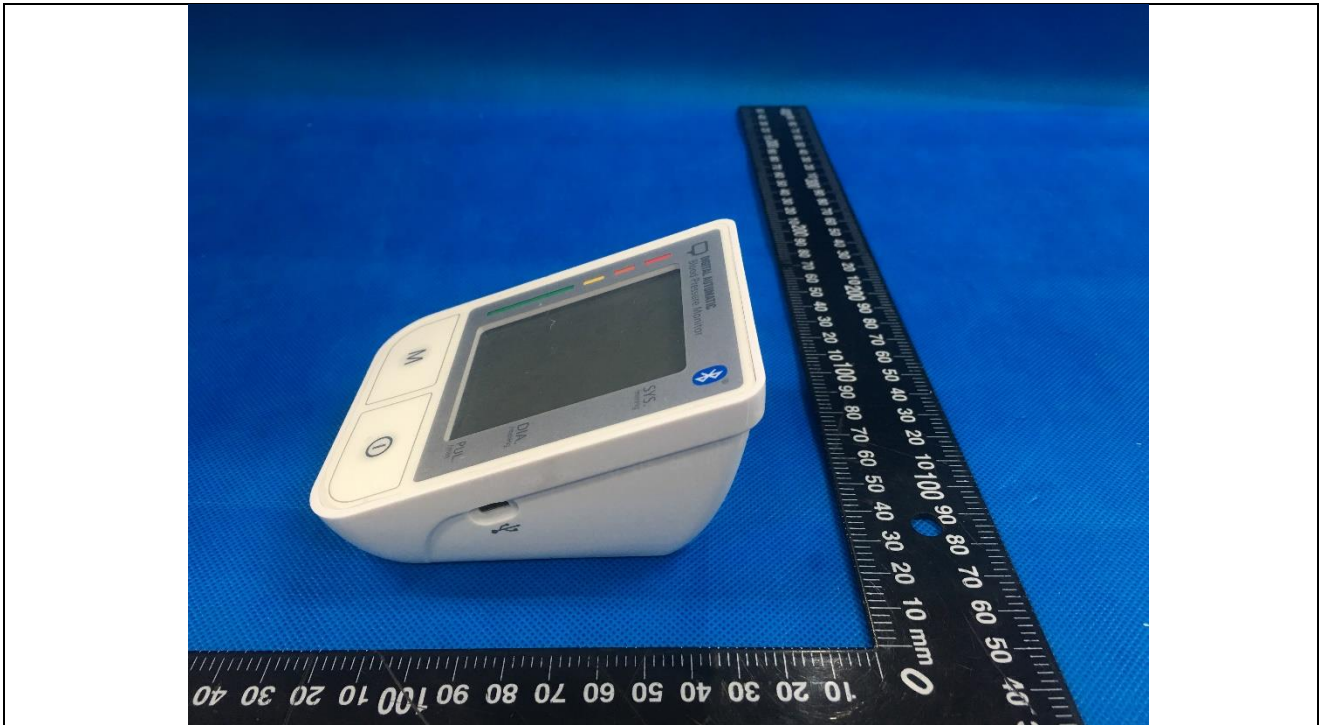

Details of: External view 3 of main unit (M/N: MD5980)

Details of: External view 2 of main unit (M/N: MD5980)