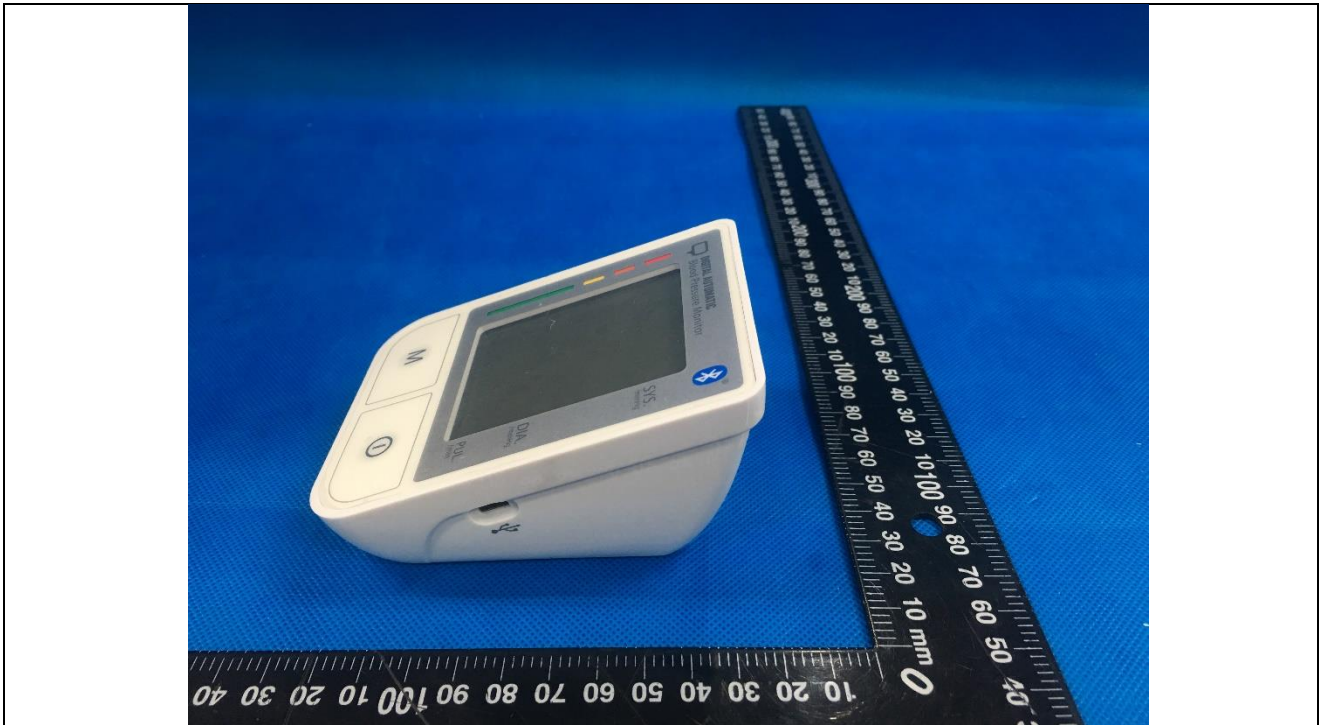

Details of: Overall view (M/N: MD5990)

Details of: External view 1 of main unit (M/N: MD5990)

Details of: External view 2 of main unit (M/N: MD5990)

Details of: External view 3 of main unit (M/N: MD5990)

Details of: External view 4 of main unit (M/N: MD5990)

Details of: External view 5 of main unit (M/N: MD5990)

Details of: Overall view (M/N: MD5980)

Details of: External view 1 of main unit (M/N: MD5980)

Details of: Cuff – 22~32cm

Details of: Cuff – 22~44cm

Details of: Accessories (USB cable)

Details of: External view 1 of Medical Adapter

Details of: External view 2 of Medical Adapter

Details of: Label view of Medical Adapter