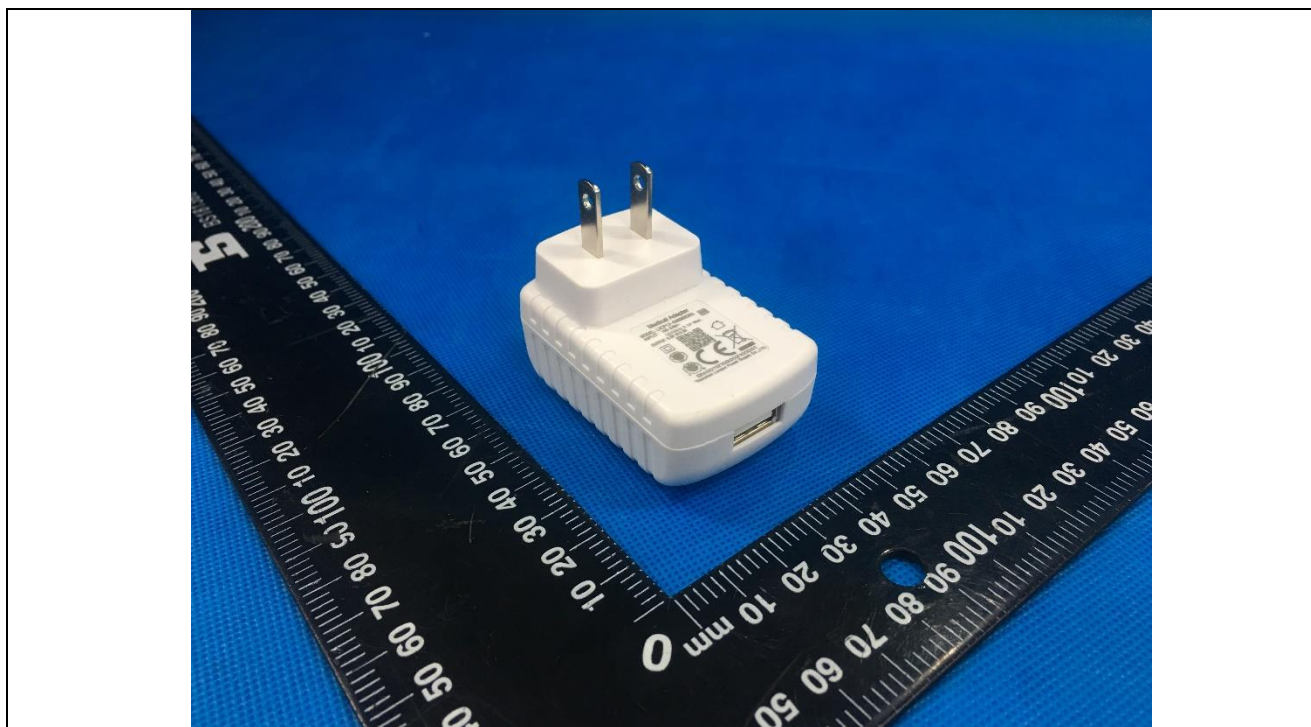

Details of: Overall view (M/N: MD5990)

Details of: External view 1 of main unit (M/N: MD5990)

Details of: External view 2 of main unit (M/N: MD5990)

Details of: External view 3 of main unit (M/N: MD5990)

Details of: Cuff – 22~32cm

Details of: Cuff – 22~44cm

Details of: Accessories (USB cable)

Details of: External view 1 of Medical Adapter

Details of: External view 2 of Medical Adapter

Details of: Label view of Medical Adapter