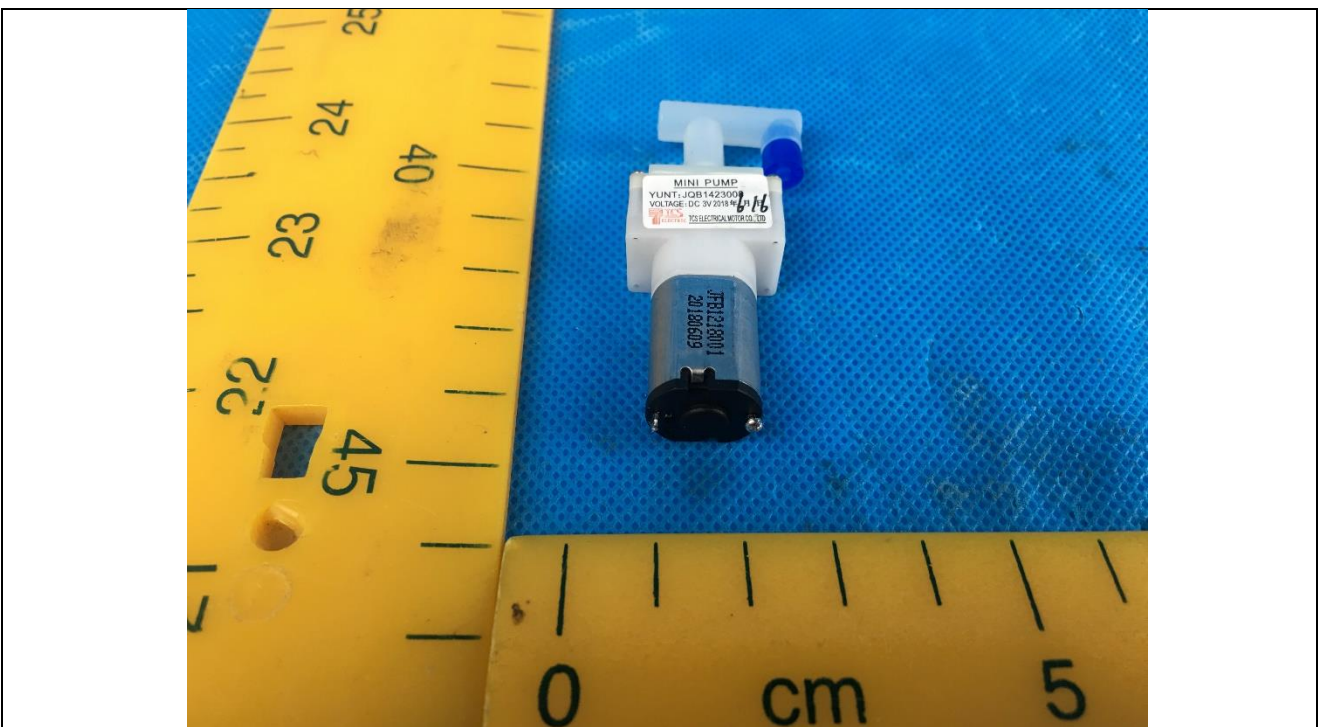

Details of: Digital Automatic Blood Wrist Pressure Monitor motor view 2

Details of: Digital Automatic Blood Wrist Pressure Monitor motor view 1