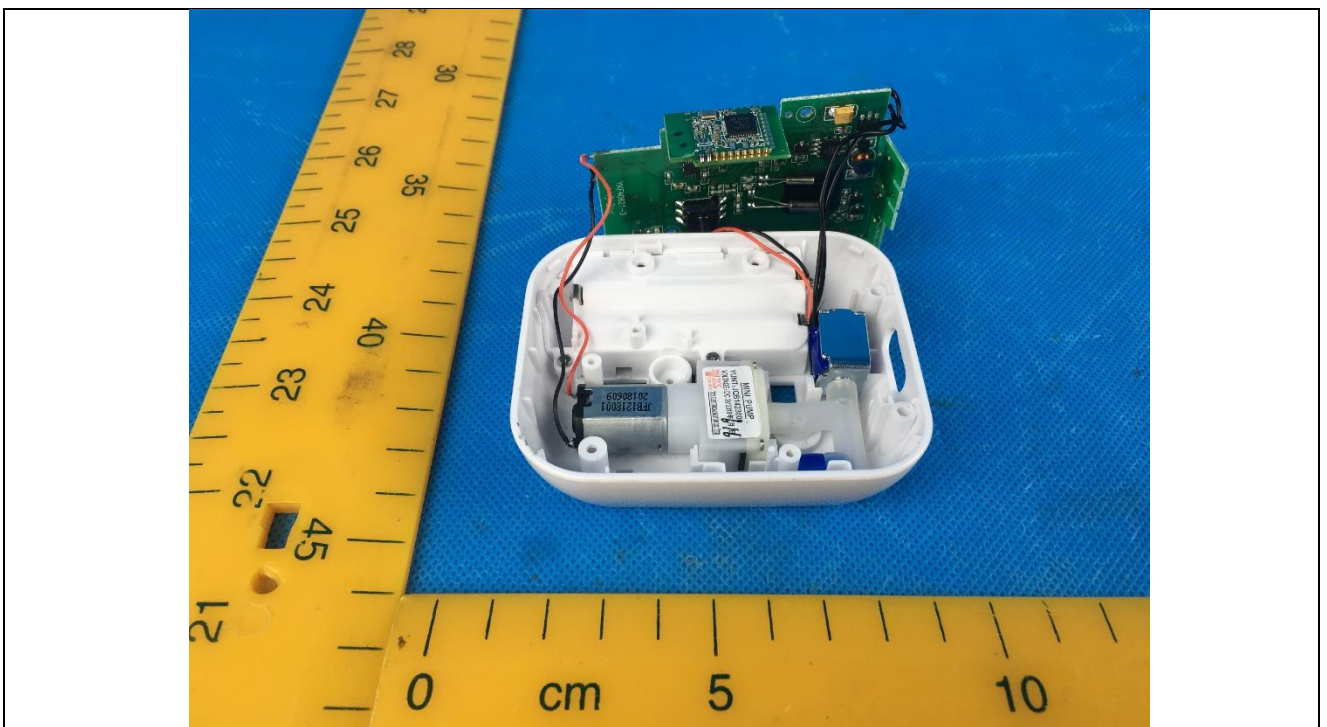

Details of: Digital Automatic Blood Wrist Pressure Monitor Internal view 1

Details of: Digital Automatic Blood Wrist Pressure Monitor Internal view 2

Details of: Digital Automatic Blood Wrist Pressure Monitor PCB view 1

Details of: Digital Automatic Blood Wrist Pressure Monitor PCB view 2

Details of: Digital Automatic Blood Wrist Pressure Monitor PCB view 3

Details of: Digital Automatic Blood Wrist Pressure Monitor PCB view 4

Details of: Digital Automatic Blood Wrist Pressure Monitor PCB view 5

Details of: Digital Automatic Blood Wrist Pressure Monitor PCB view 6

Details of: Digital Automatic Blood Wrist Pressure Monitor PCB view 7

Details of: Digital Automatic Blood Wrist Pressure Monitor motor view 2