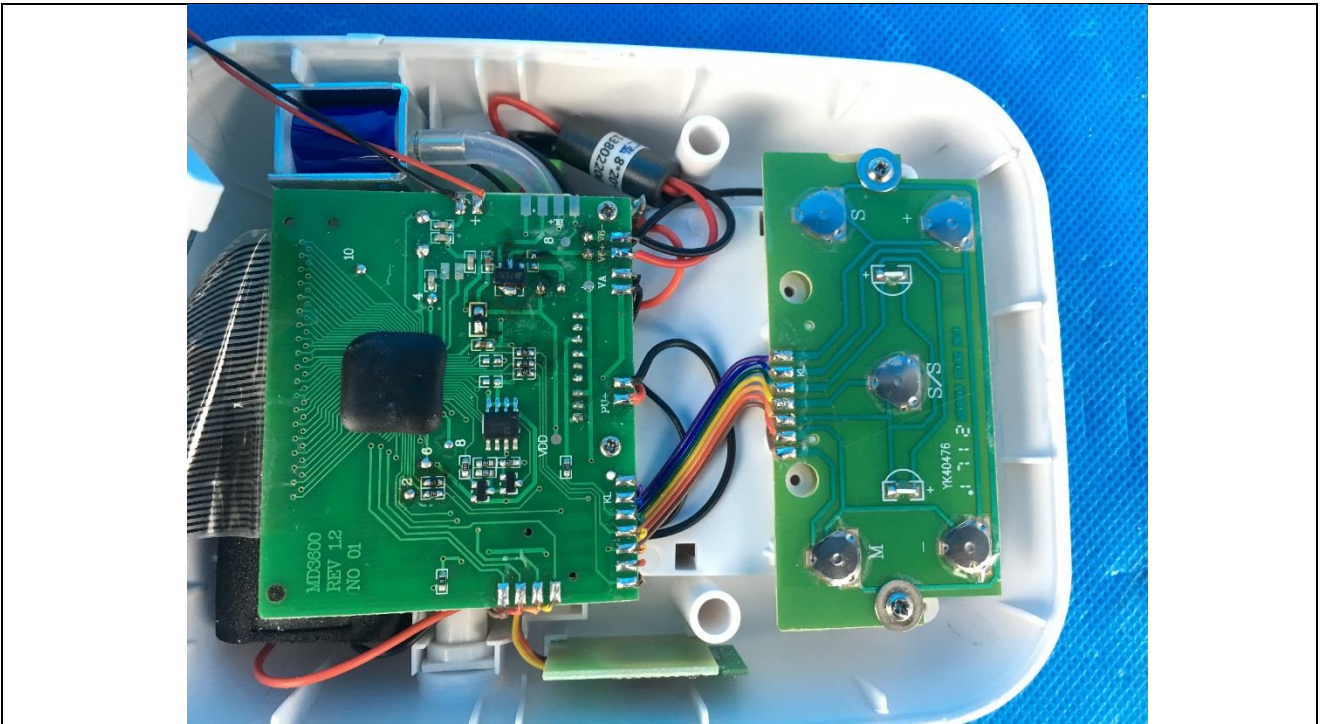

Details of: Digital Automatic Blood Pressure Monitor Internal view 1

Details of: Digital Automatic Blood Pressure Monitor Internal view 2

Details of: Digital Automatic Blood Pressure Monitor Internal view 3

Details of: Digital Automatic Blood Pressure Monitor PCB view 1

Details of: Digital Automatic Blood Pressure Monitor PCB view 2

Details of: Digital Automatic Blood Pressure Monitor PCB view 3

Details of: Digital Automatic Blood Pressure Monitor PCB view 4

Details of: Digital Automatic Blood Pressure Monitor PCB view 5

Details of: Digital Automatic Blood Pressure Monitor PCB view 6

Details of: Digital Automatic Blood Pressure Monitor pump view 1

Details of: Digital Automatic Blood Pressure Monitor motor view 1

Details of: Digital Automatic Blood Pressure Monitor motor view 2

Details of: Adapter Internal view

Details of: Adapter PCB view 1

Details of: Adapter PCB view 2