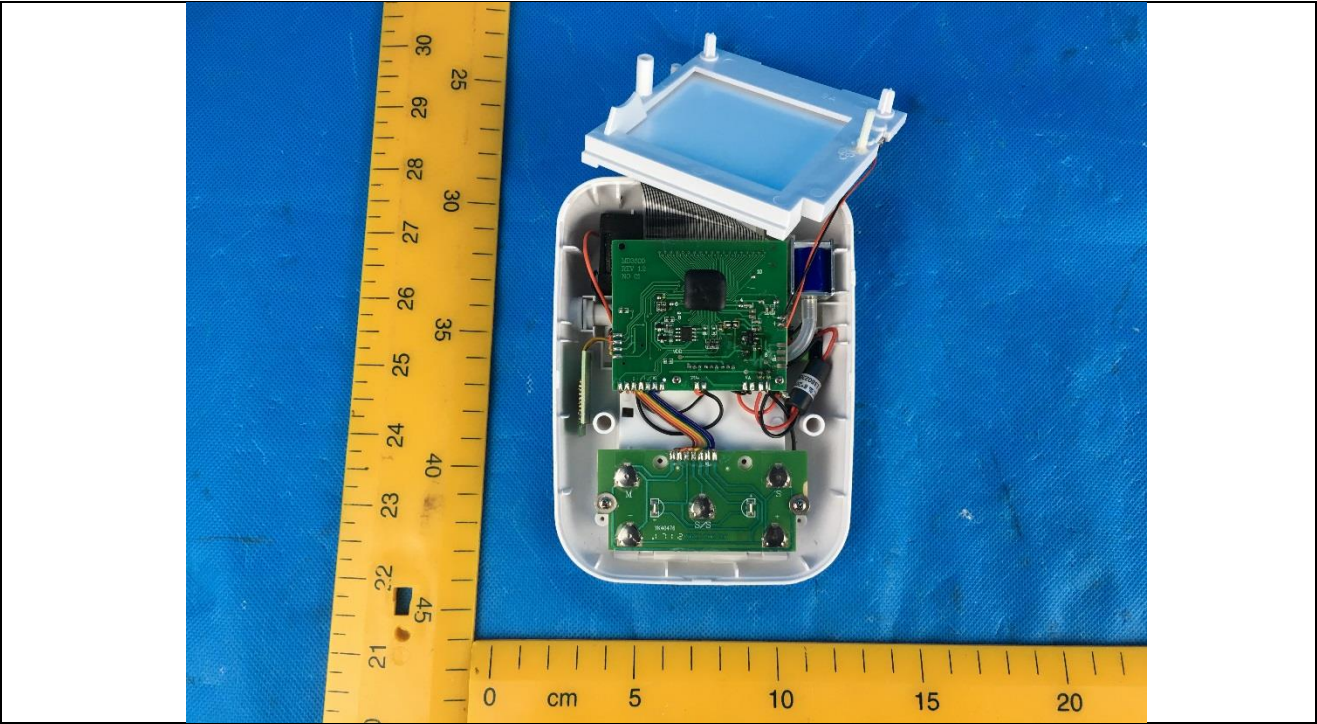

Details of: Digital Automatic Blood Pressure Monitor Internal view 1

Details of: Digital Automatic Blood Pressure Monitor Internal view 2

Details of: Digital Automatic Blood Pressure Monitor Internal view 3

Details of: Digital Automatic Blood Pressure Monitor PCB view 1

Details of: Digital Automatic Blood Pressure Monitor PCB view 2

Details of: Digital Automatic Blood Pressure Monitor PCB view 3

Details of: Digital Automatic Blood Pressure Monitor PCB view 4

Details of: Digital Automatic Blood Pressure Monitor PCB view 5

Details of: Digital Automatic Blood Pressure Monitor PCB view 6

Details of: Digital Automatic Blood Pressure Monitor pump view 1

Details of: Digital Automatic Blood Pressure Monitor motor view 1

Details of: Digital Automatic Blood Pressure Monitor motor view 2

Details of: Adapter Internal view

Details of: Adapter PCB view 1

Details of: Adapter PCB view 2