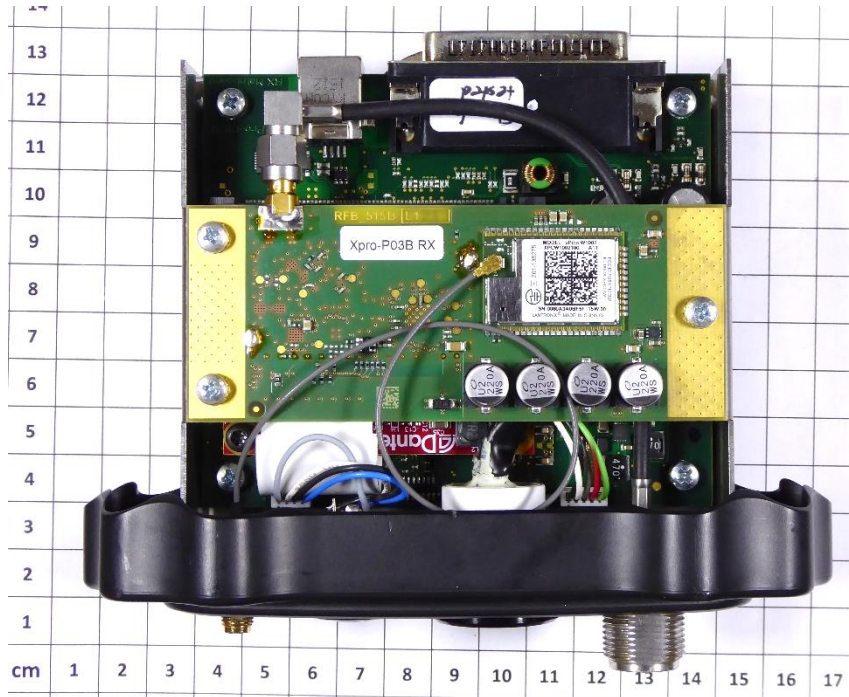

FCC ID: 2ABA7XPR

FCC ID: 2ABA7XPR

FCC ID: 2ABA7XPR

FCC ID: 2ABA7XPR

FCC ID: 2ABA7XPR

Antennas

WLAN antenna 2.4 GHz

FCC ID: 2ABA7XPR

TX antenna, 2.0 dBi 5 GHz

TX antenna, 9.0 dBi 5 GHz

Power supply cable

Fixture

- End of attachment A -