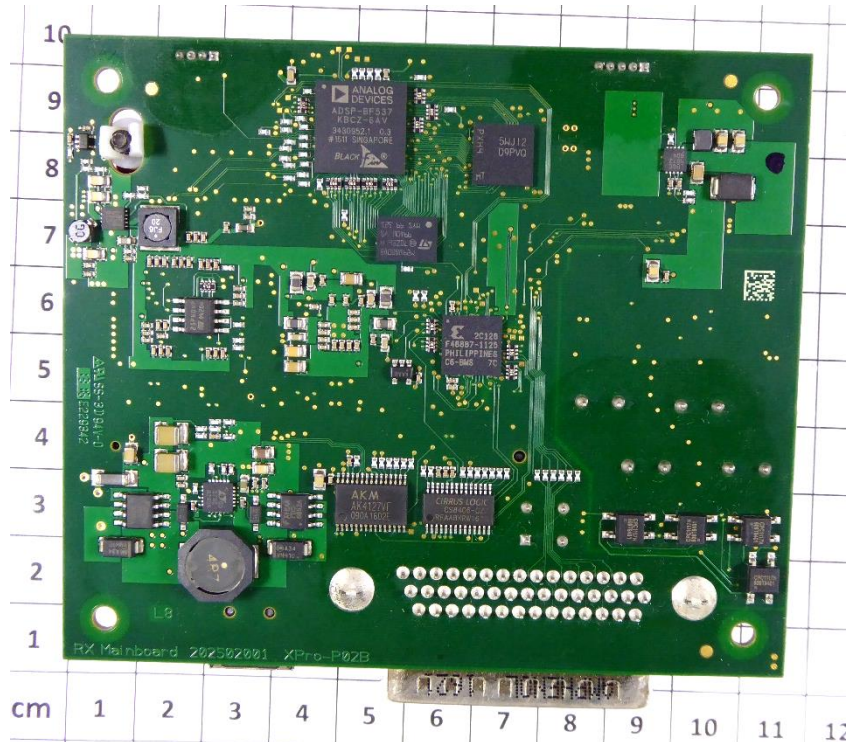

FCC ID: 2ABA7XPR

FCC ID: 2ABA7XPR

FCC ID: 2ABA7XPR

FCC ID: 2ABA7XPR

FCC ID: 2ABA7XPR

Antennas

WLAN antenna 2.4 GHz

FCC ID: 2ABA7XPR

TX antenna, 2.0 dBi 5 GHz

TX antenna, 9.0 dBi 5 GHz

Power supply cable

Fixture

- End of attachment A -