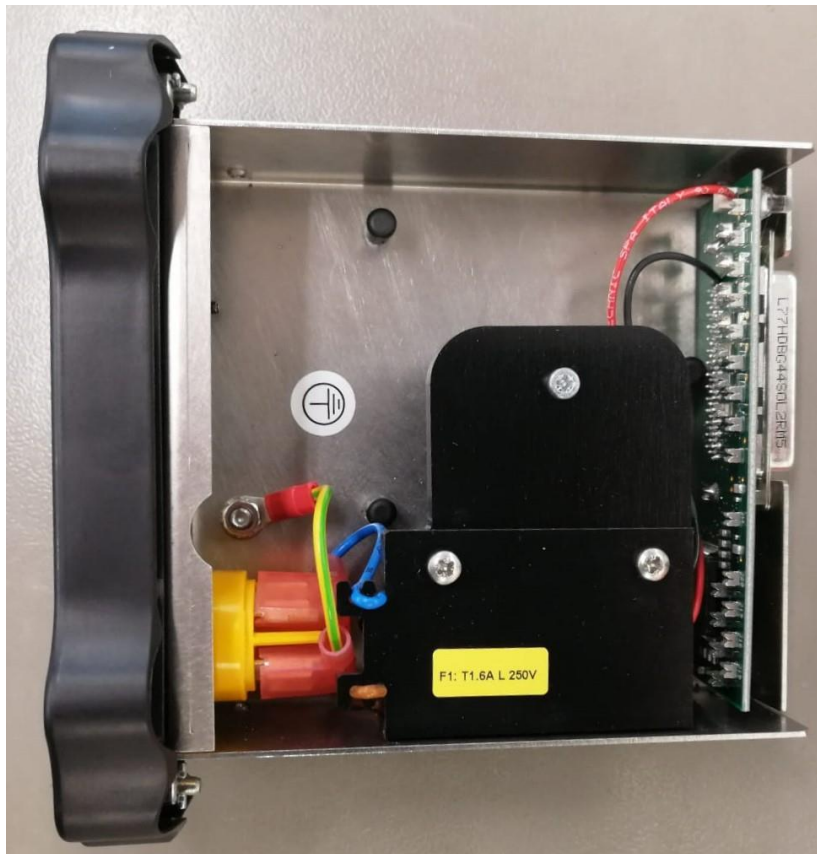

FCC ID: 2ABA7XPR

FCC ID: 2ABA7XPR

FCC ID: 2ABA7XPR

FCC ID: 2ABA7XPR

FCC ID: 2ABA7XPR

Antennas

WLAN antenna 2.4 GHz

FCC ID: 2ABA7XPR

TX antenna, 2.0 dBi 5 GHz

TX antenna, 9.0 dBi 5 GHz

Power supply cable

Fixture

- End of attachment A -