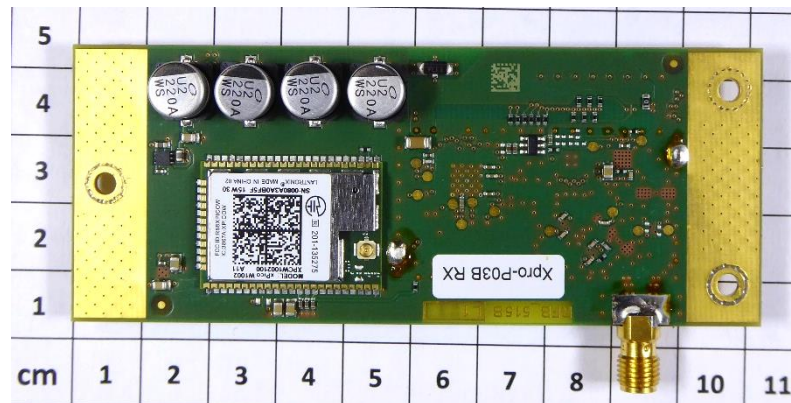

FCC ID: 2ABA7XPR

FCC ID: 2ABA7XPR

FCC ID: 2ABA7XPR

FCC ID: 2ABA7XPR

FCC ID: 2ABA7XPR

Antennas

WLAN antenna 2.4 GHz

FCC ID: 2ABA7XPR

TX antenna, 2.0 dBi 5 GHz

TX antenna, 9.0 dBi 5 GHz

Power supply cable

Fixture

- End of attachment A -