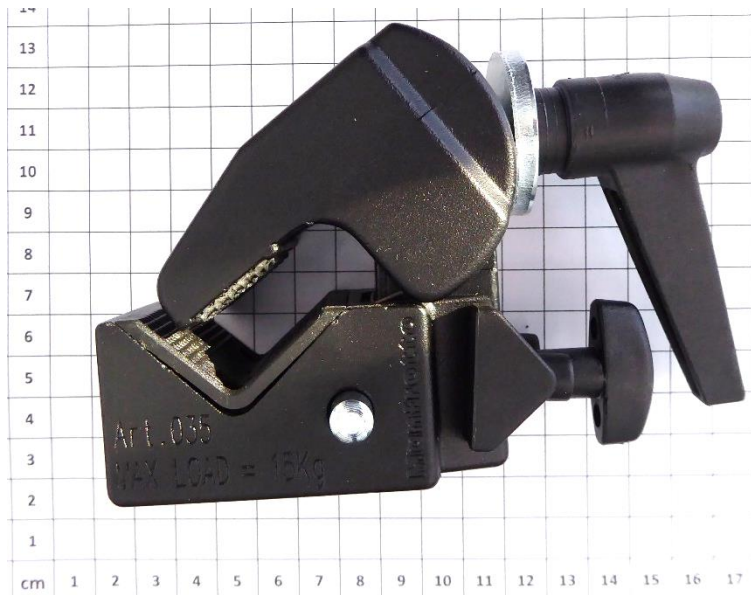

FCC ID: 2ABA7XPR

FCC ID: 2ABA7XPR

FCC ID: 2ABA7XPR

FCC ID: 2ABA7XPR

FCC ID: 2ABA7XPR

Antennas

WLAN antenna 2.4 GHz

FCC ID: 2ABA7XPR

TX antenna, 2.0 dBi 5 GHz

TX antenna, 9.0 dBi 5 GHz

Power supply cable

Fixture

- End of attachment A -