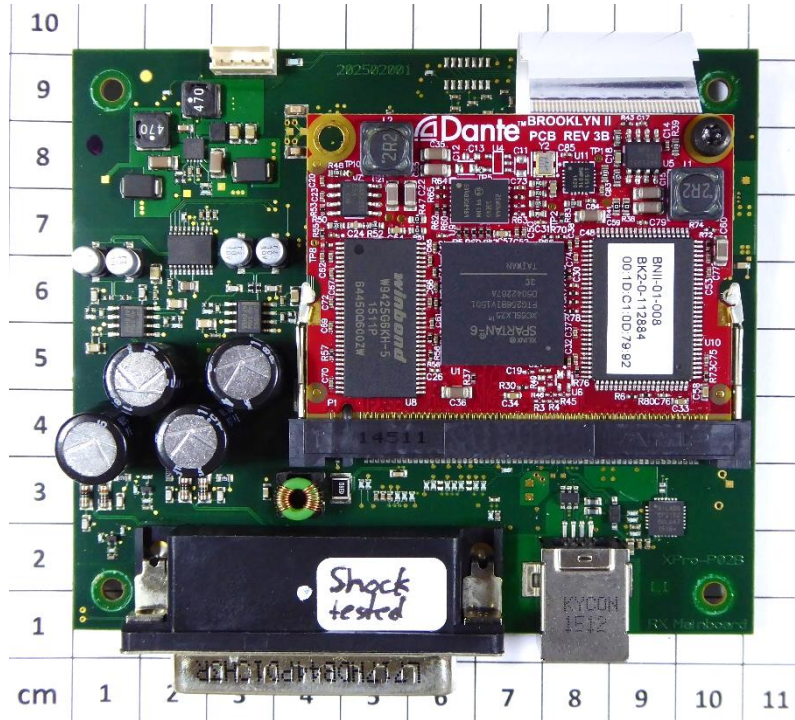

FCC ID: 2ABA7XPR

FCC ID: 2ABA7XPR

FCC ID: 2ABA7XPR

FCC ID: 2ABA7XPR

FCC ID: 2ABA7XPR

Antennas

WLAN antenna 2.4 GHz

FCC ID: 2ABA7XPR

TX antenna, 2.0 dBi 5 GHz

TX antenna, 9.0 dBi 5 GHz

Power supply cable

Fixture

- End of attachment A -