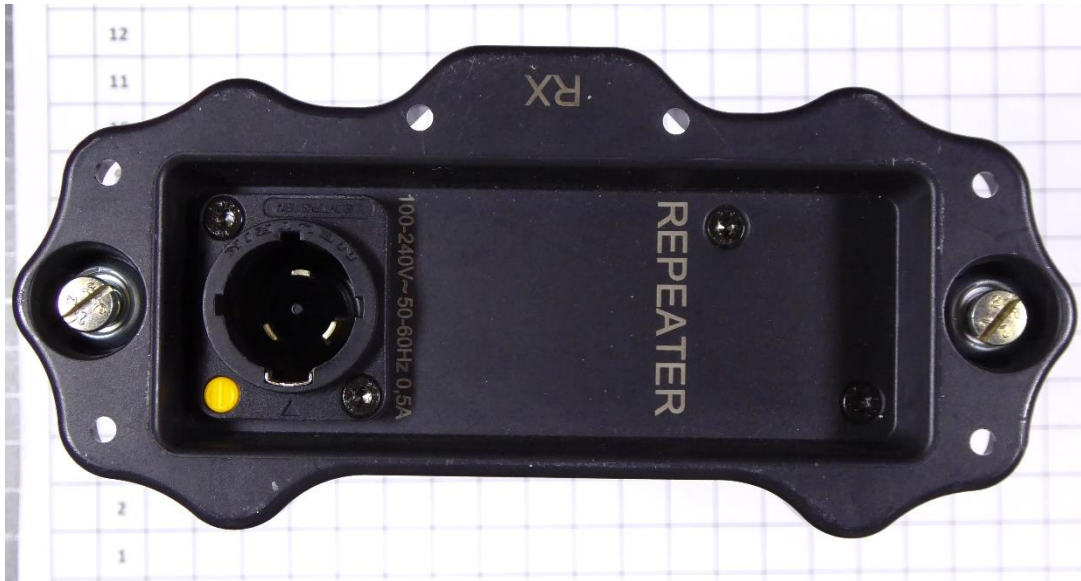

FCC ID: 2ABA7XPR

FCC ID: 2ABA7XPR

FCC ID: 2ABA7XPR

FCC ID: 2ABA7XPR

FCC ID: 2ABA7XPR

Antennas

WLAN antenna 2.4 GHz

FCC ID: 2ABA7XPR

TX antenna, 2.0 dBi 5 GHz

TX antenna, 9.0 dBi 5 GHz

Power supply cable

Fixture

- End of attachment A -