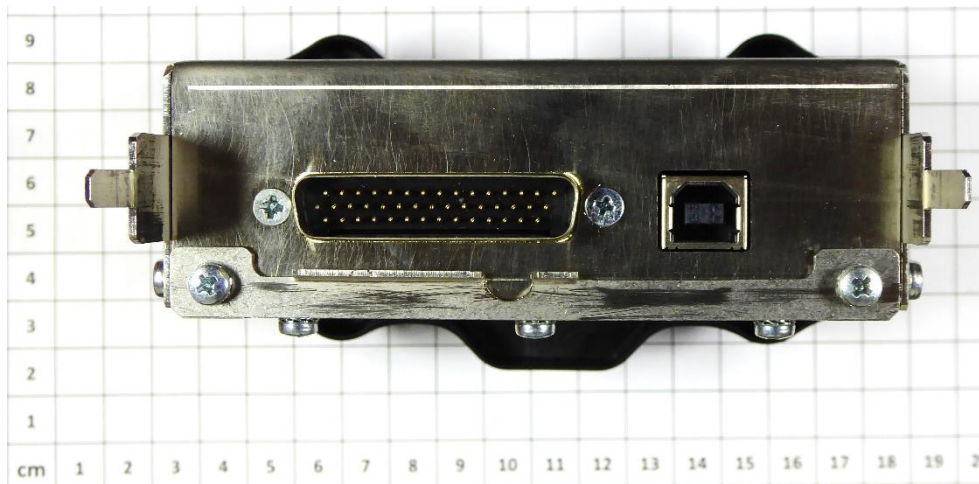

FCC ID: 2ABA7XPR

FCC ID: 2ABA7XPR

FCC ID: 2ABA7XPR

FCC ID: 2ABA7XPR

FCC ID: 2ABA7XPR

Antennas

WLAN antenna 2.4 GHz

FCC ID: 2ABA7XPR

TX antenna, 2.0 dBi 5 GHz

TX antenna, 9.0 dBi 5 GHz

Power supply cable

Fixture

- End of attachment A -