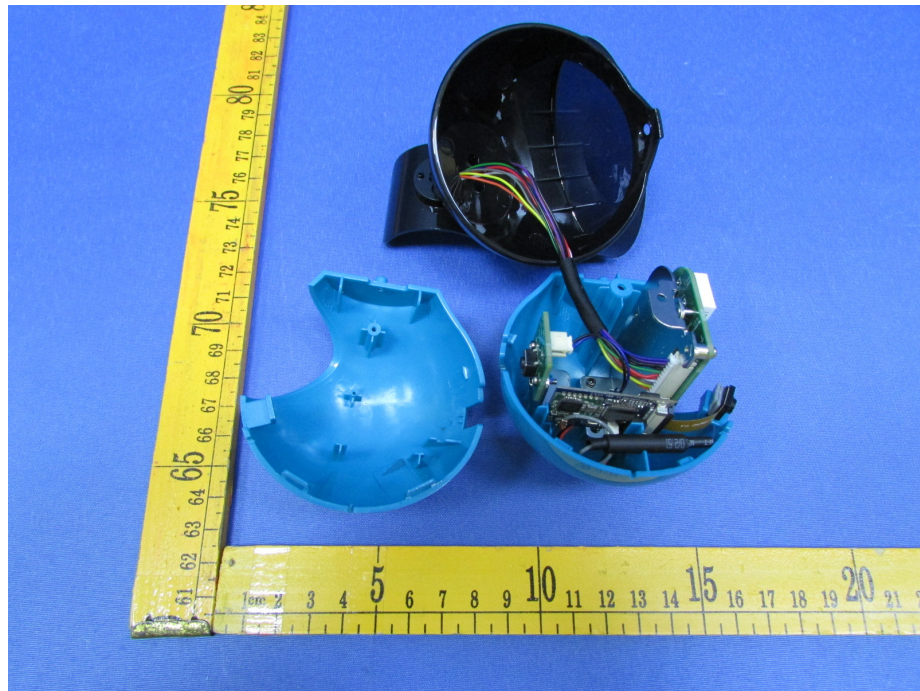

Reference No.: WTS16S0858734-1E

Reference No.: WTS16S0858734-1E

Waltek Services (Shenzhen) Co.,Ltd.  
<http://www.waltek.com.cn>

Reference No.: WTS16S0858734-1E