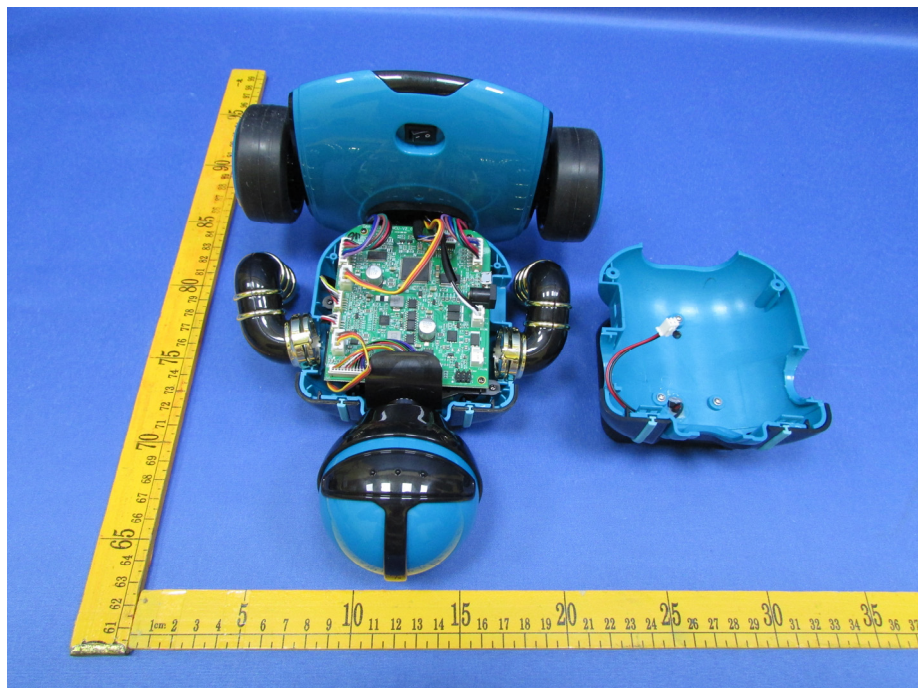

Model W-01– Internal Photos

Reference No.: WTS16S0858734-1E

Reference No.: WTS16S0858734-1E

Waltek Services (Shenzhen) Co.,Ltd.
<http://www.waltek.com.cn>

Reference No.: WTS16S0858734-1E

Waltek Services (Shenzhen) Co.,Ltd.
<http://www.waltek.com.cn>

Reference No.: WTS16S0858734-1E