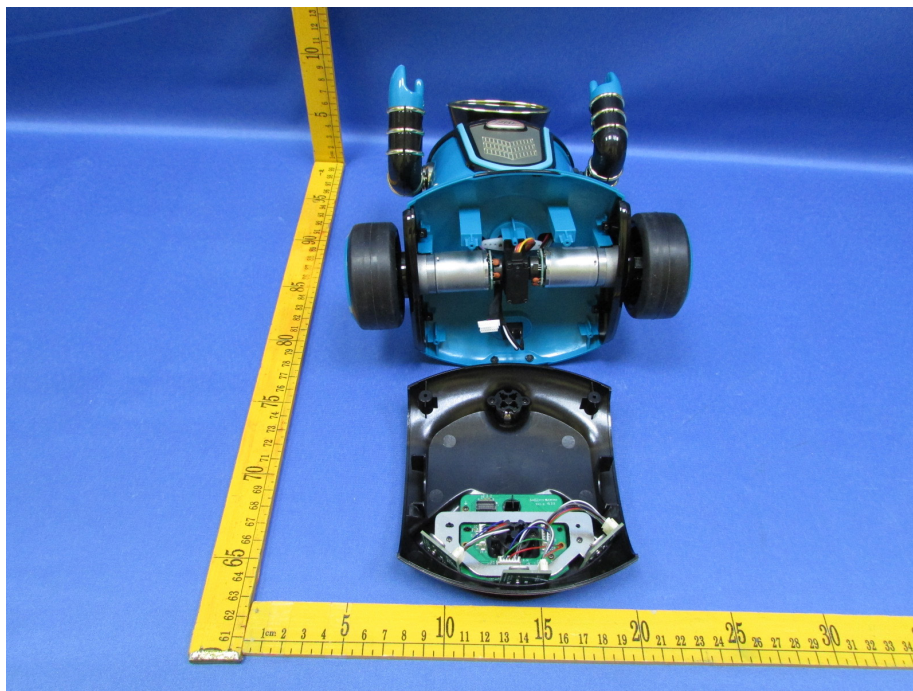

Model W-01– Internal Photos

Reference No.: WTS16S0858734-1E

Reference No.: WTS16S0858734-1E

Waltek Services (Shenzhen) Co.,Ltd.
<http://www.waltek.com.cn>

Reference No.: WTS16S0858734-1E

Waltek Services (Shenzhen) Co.,Ltd.
<http://www.waltek.com.cn>

Reference No.: WTS16S0858734-1E