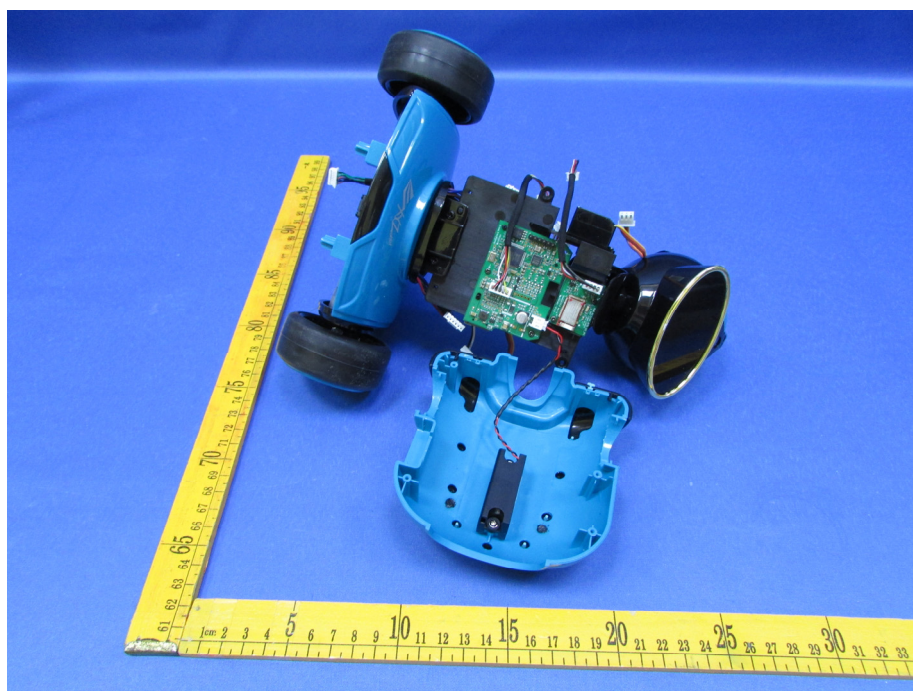

Model W-01– Internal Photos

Reference No.: WTS16S0858734-1E

Reference No.: WTS16S0858734-1E

Waltek Services (Shenzhen) Co.,Ltd.
<http://www.waltek.com.cn>

Reference No.: WTS16S0858734-1E

Waltek Services (Shenzhen) Co.,Ltd.
<http://www.waltek.com.cn>

Reference No.: WTS16S0858734-1E