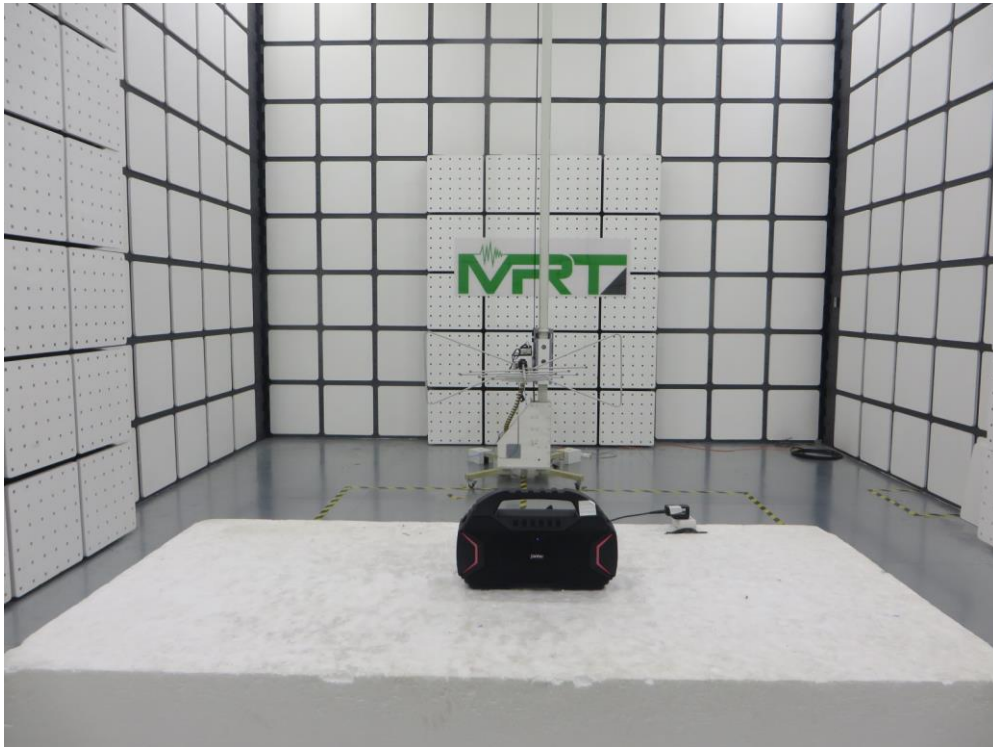

FCC Part15C Test Setup Photo

Description: Front View of Conducted Emission Test Setup

Description: Back View of Conducted Emission Test Setup

Description: Radiated Spurious Emission Test Setup for below 1GHz

Description: Radiated Spurious Emission Test Setup for above 1GHz