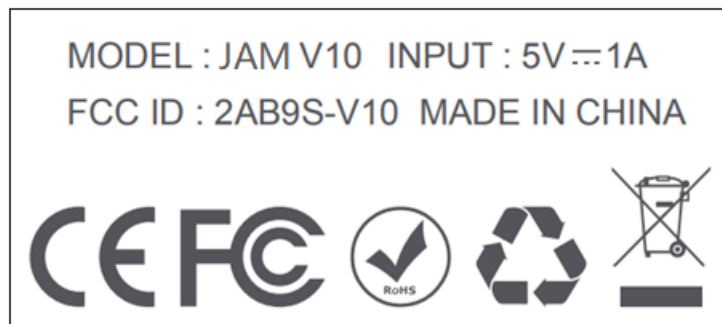

Label

(Model No.: V10)

(Model No.: JAM V10)

Label Location

Remark: The device is too small to show the FCC ID. It may put in the user manual.