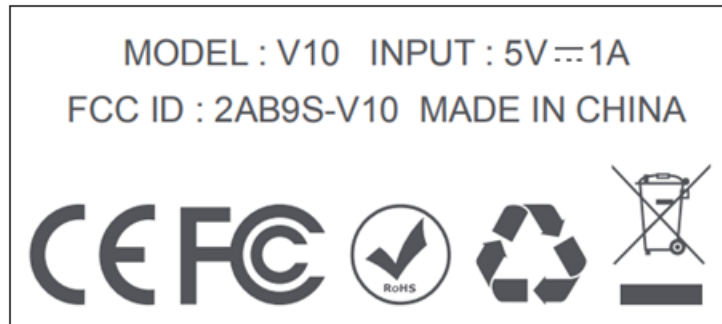

Label

(Model No.: V10)

(Model No.: JAM V10)

Label Location

Remark: The device is too small to show the FCC ID. It may put in the user manual.