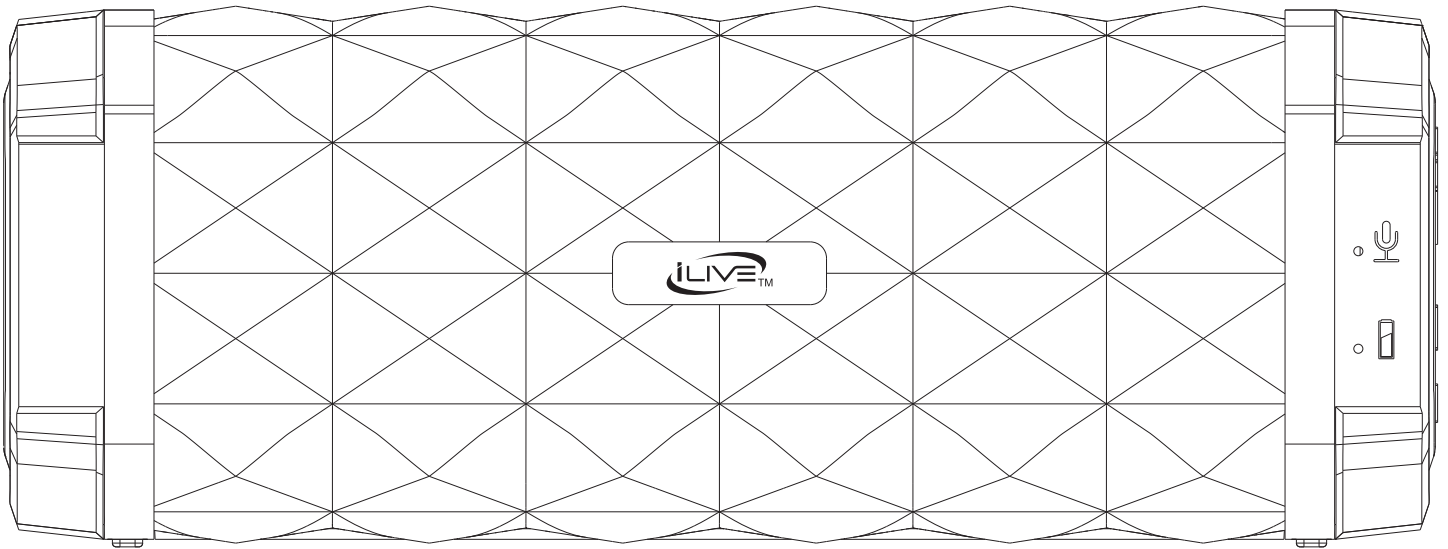

MODEL : ISBW303B-v3037

BRAND : iLIVE

ITEM : RATING

DATE : 11 NOV, 2022

FRONT FACING VIEW

BOTTOM VIEW

SILKSCREEN COLOR :
ISBW303B : DARK GREY (PMS COOL GREY 9C)