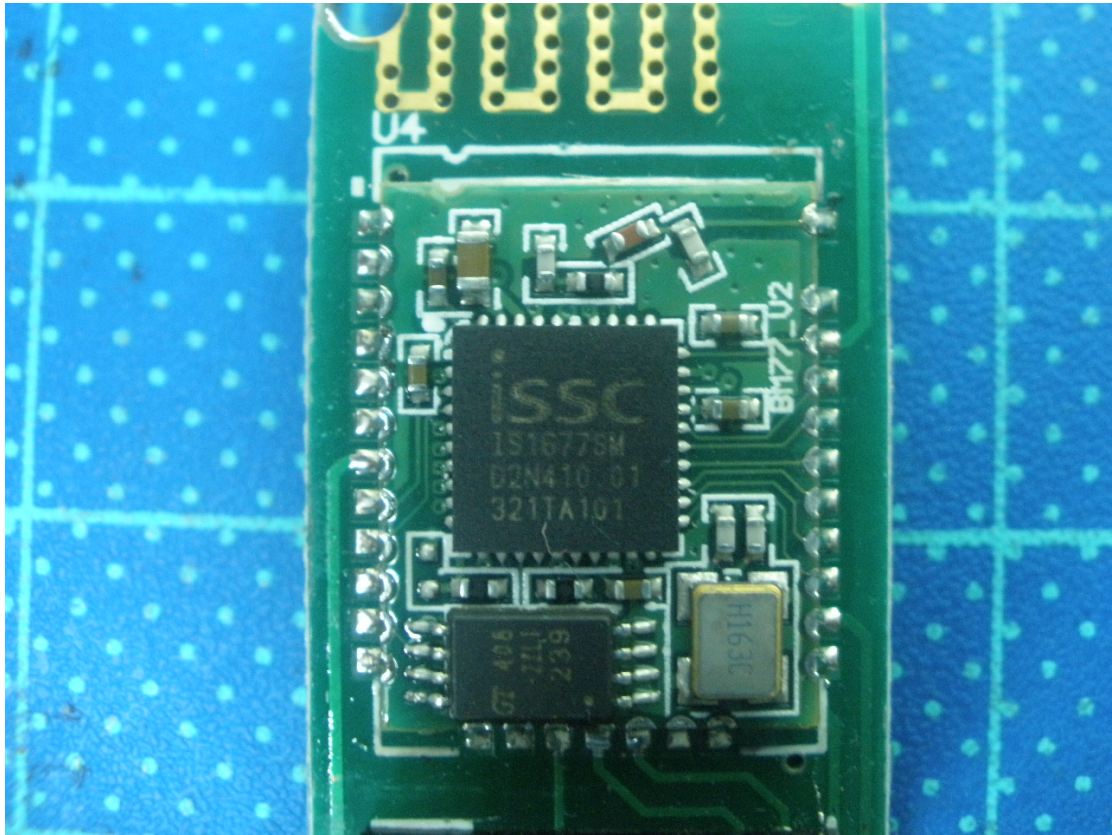

BT Dongle

Internal photo of EUT

RF module

Antenna