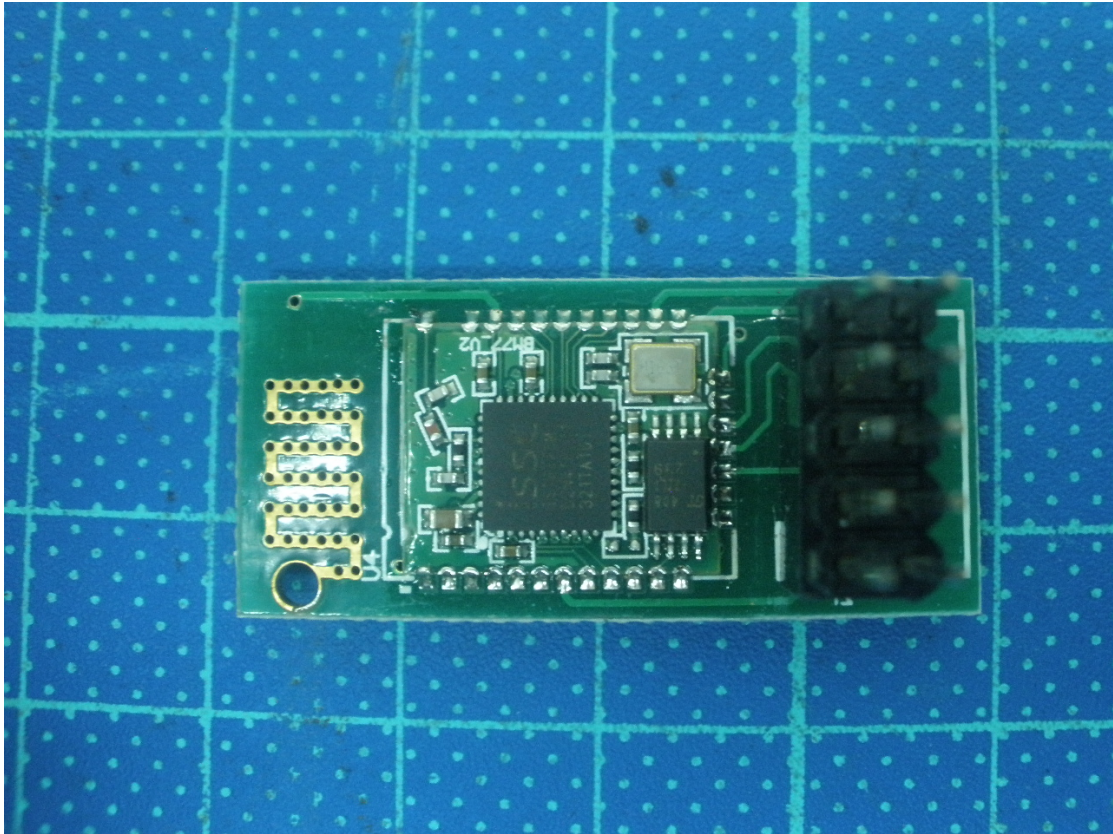

BT Dongle

Internal photo of EUT

RF module

Antenna