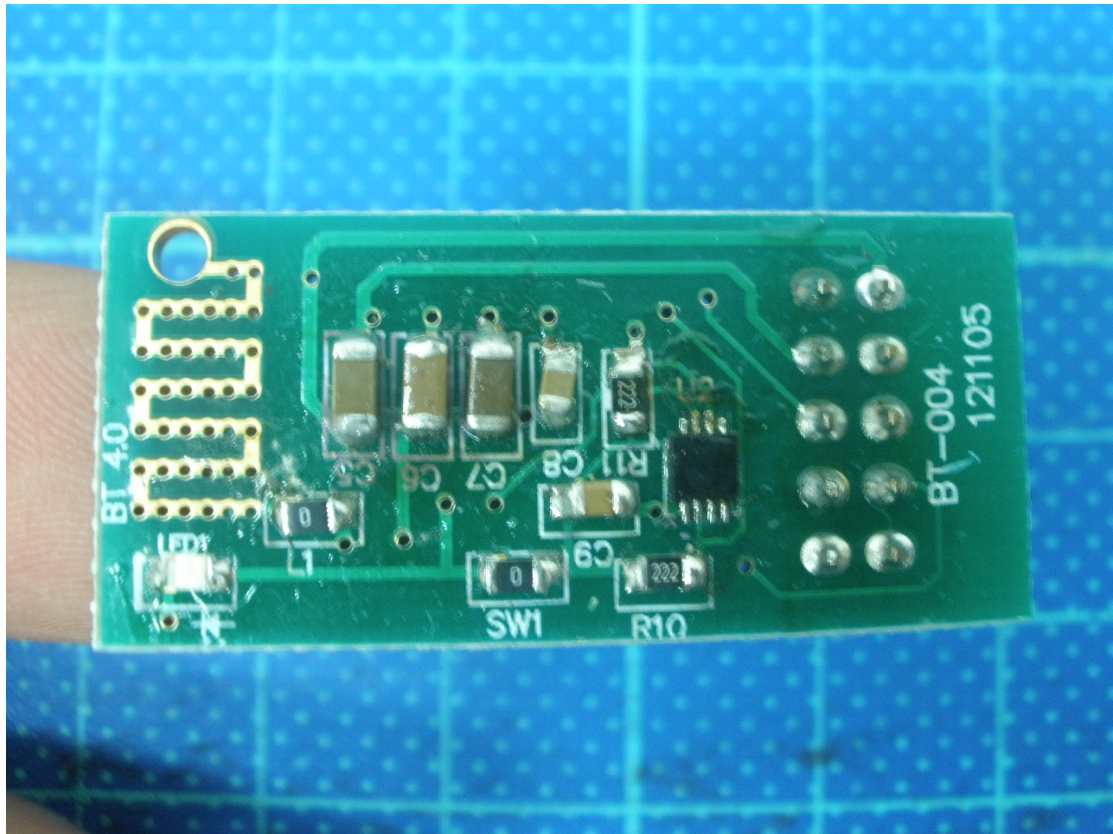

BT Dongle

Internal photo of EUT

RF module

Antenna