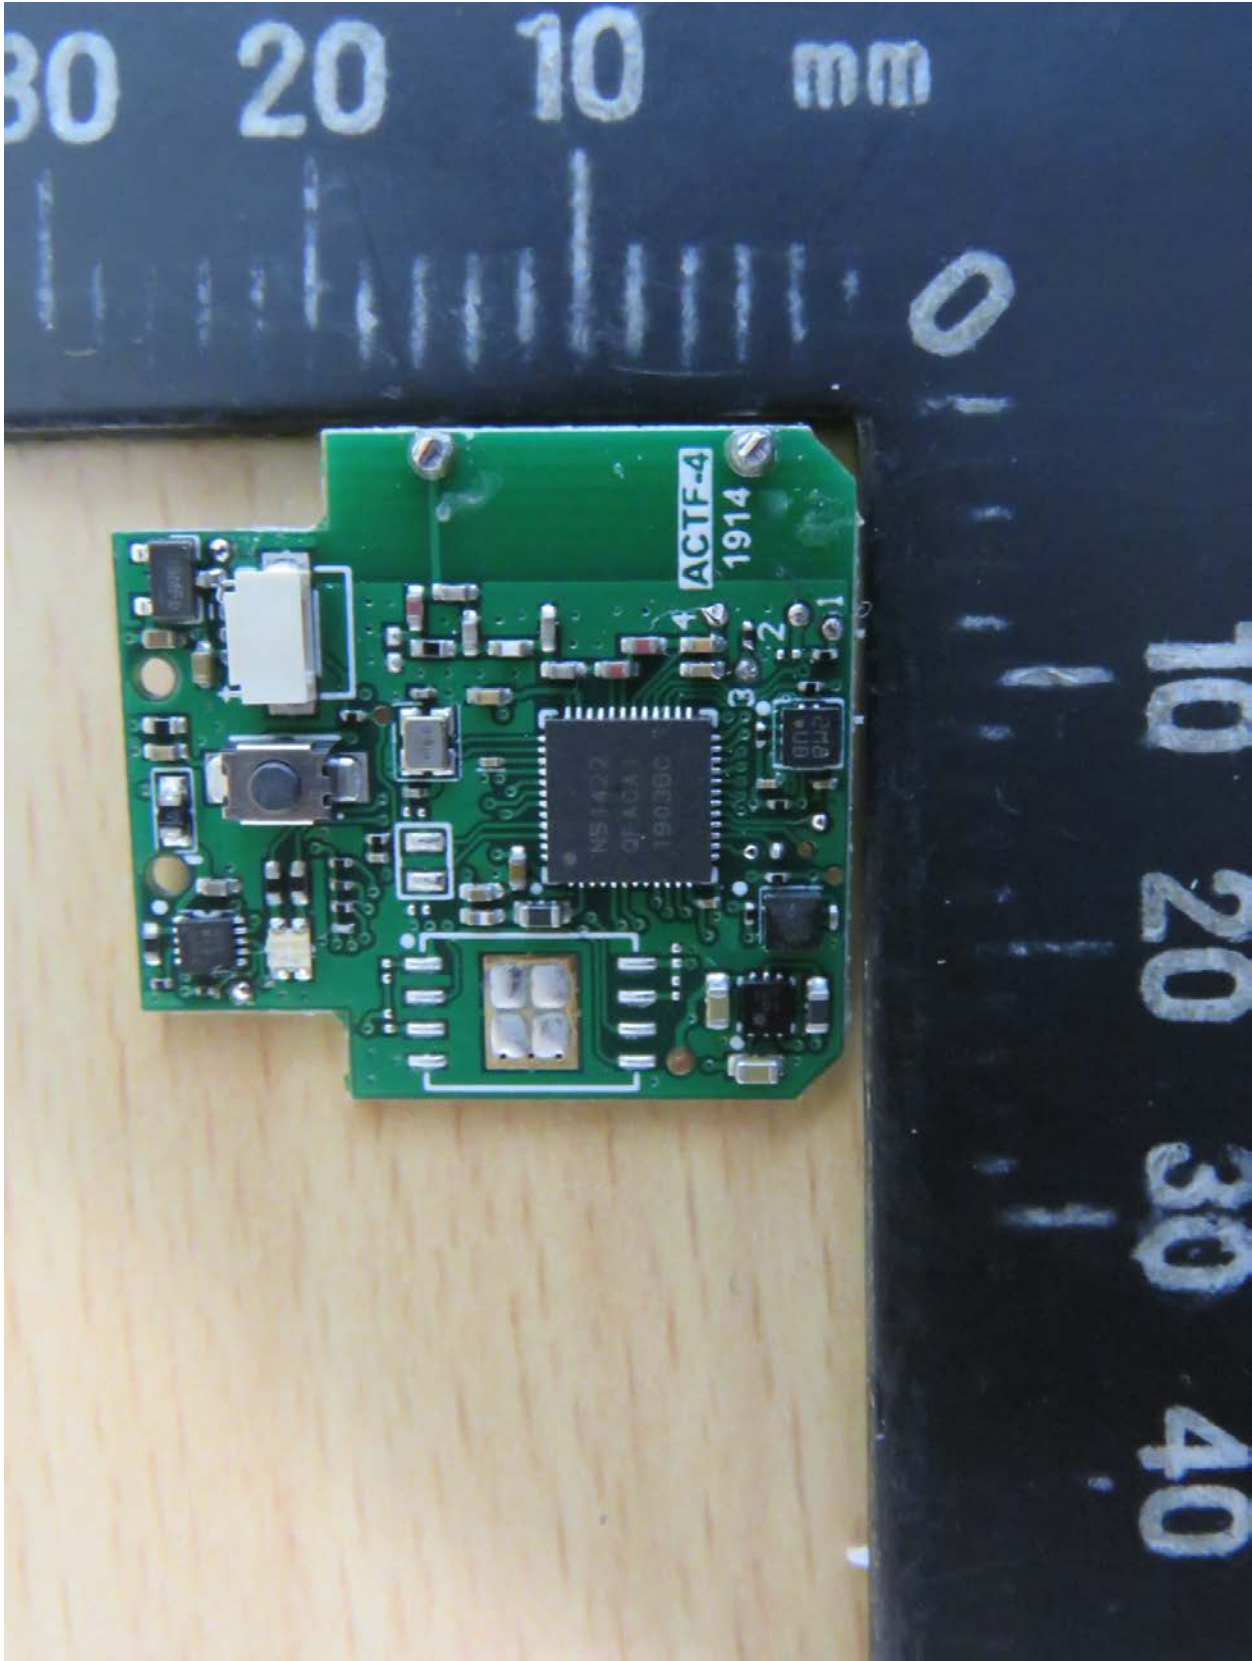

Registration number: W6M21907-19208-C-1

FCC ID: 2AB9OACTF

Internal Photos

Registration number: W6M21907-19208-C-1
FCC ID: 2AB9OACTF

Worldwide Testing Services(Taiwan) Co., Ltd.

Registration number: W6M21907-19208-C-1
FCC ID: 2AB9OACTF