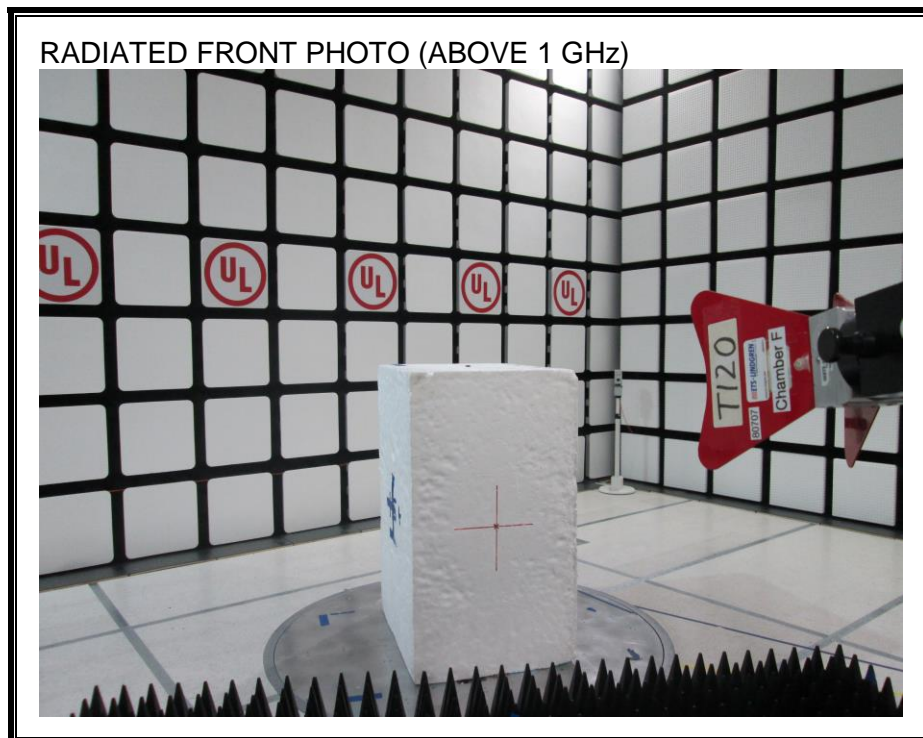

9. SETUP PHOTOS

CANTENNA PORT CONDUCTED RF MEASUREMENT SETUP

RADIATED RF MEASUREMENT SETUP (BELOW 30 MHz)

RADIATED RF MEASUREMENT SETUP (BELOW 1 GHz)

RADIATED RF MEASUREMENT SETUP (ABOVE 1 GHz)

RADIATED RF MEASUREMENT SETUP FOR PORTABLE CONFIGURATION

X-AXIS BACK PHOTO

Y-AXIS FRONT PHOTO

POWERLINE CONDUCTED EMISSIONS MEASUREMENT SETUP

END OF REPORT