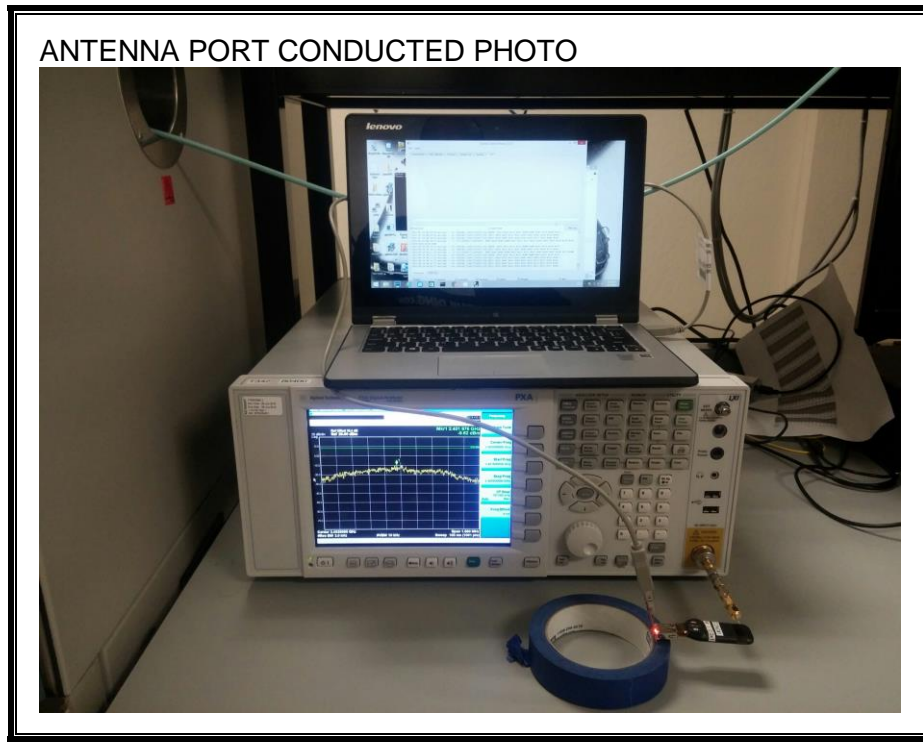

9. SETUP PHOTOS

CANTENNA PORT CONDUCTED RF MEASUREMENT SETUP

RADIATED RF MEASUREMENT SETUP (BELOW 30 MHz)

RADIATED RF MEASUREMENT SETUP (BELOW 1 GHz)

RADIATED RF MEASUREMENT SETUP (ABOVE 1 GHz)

RADIATED RF MEASUREMENT SETUP FOR PORTABLE CONFIGURATION

X-AXIS BACK PHOTO

Y-AXIS FRONT PHOTO

POWERLINE CONDUCTED EMISSIONS MEASUREMENT SETUP

END OF REPORT