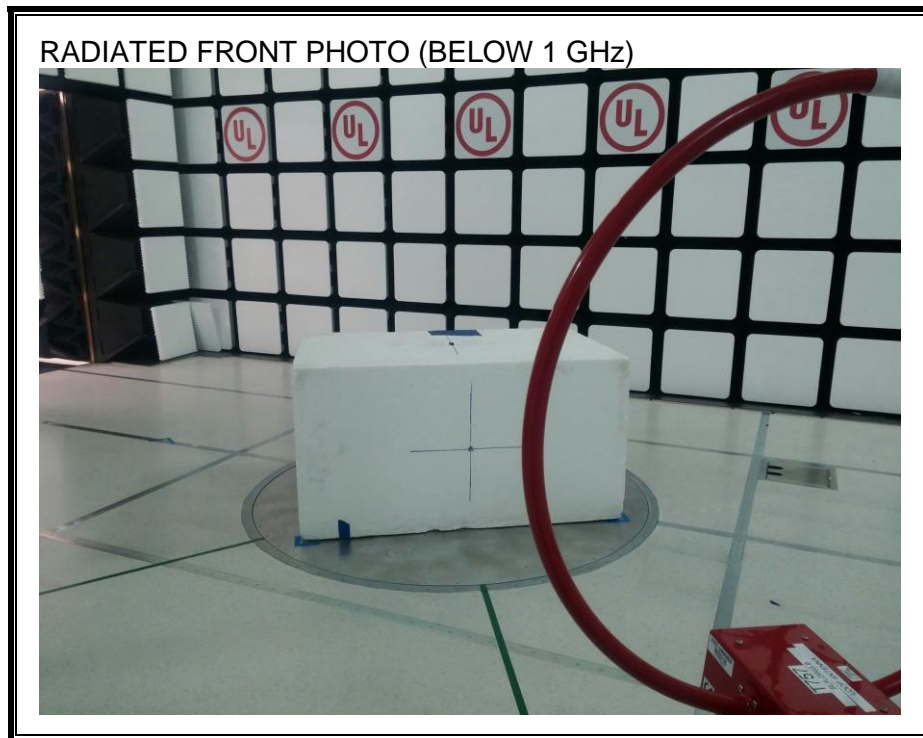

9. SETUP PHOTOS

CANTENNA PORT CONDUCTED RF MEASUREMENT SETUP

RADIATED RF MEASUREMENT SETUP (BELOW 30 MHz)

RADIATED RF MEASUREMENT SETUP (BELOW 1 GHz)

RADIATED RF MEASUREMENT SETUP (ABOVE 1 GHz)

RADIATED RF MEASUREMENT SETUP FOR PORTABLE CONFIGURATION

X-AXIS BACK PHOTO

Y-AXIS FRONT PHOTO

POWERLINE CONDUCTED EMISSIONS MEASUREMENT SETUP

END OF REPORT