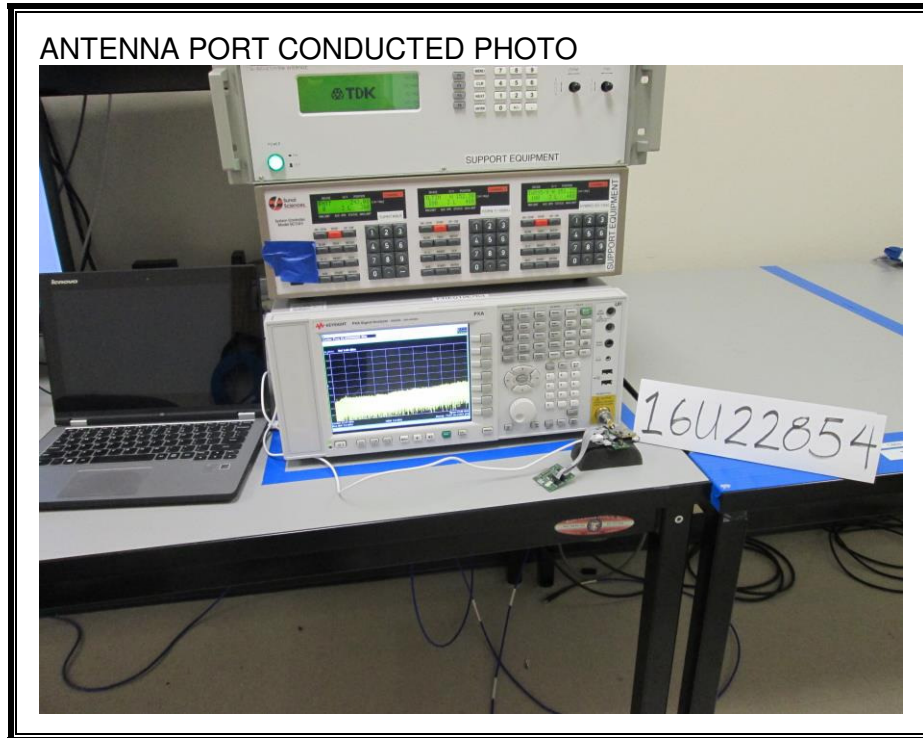

9. SETUP PHOTOS

ANTENNA PORT CONDUCTED RF MEASUREMENT SETUP

RADIATED RF MEASUREMENT SETUP (BELOW 1 GHz)

RADIATED RF MEASUREMENT SETUP (ABOVE 1 GHz)

RADIATED RF MEASUREMENT SETUP FOR PORTABLE CONFIGURATION

Please refer to FCC ID: 2AB8ZND14, Project Number 15U22570 – E1V1, Section 9, pages 54 – 56.

POWERLINE CONDUCTED EMISSIONS MEASUREMENT SETUP – EUT ONLY SETUP

POWERLINE CONDUCTED EMISSIONS MEASUREMENT SETUP – EUT WITH LAPTOP SETUP