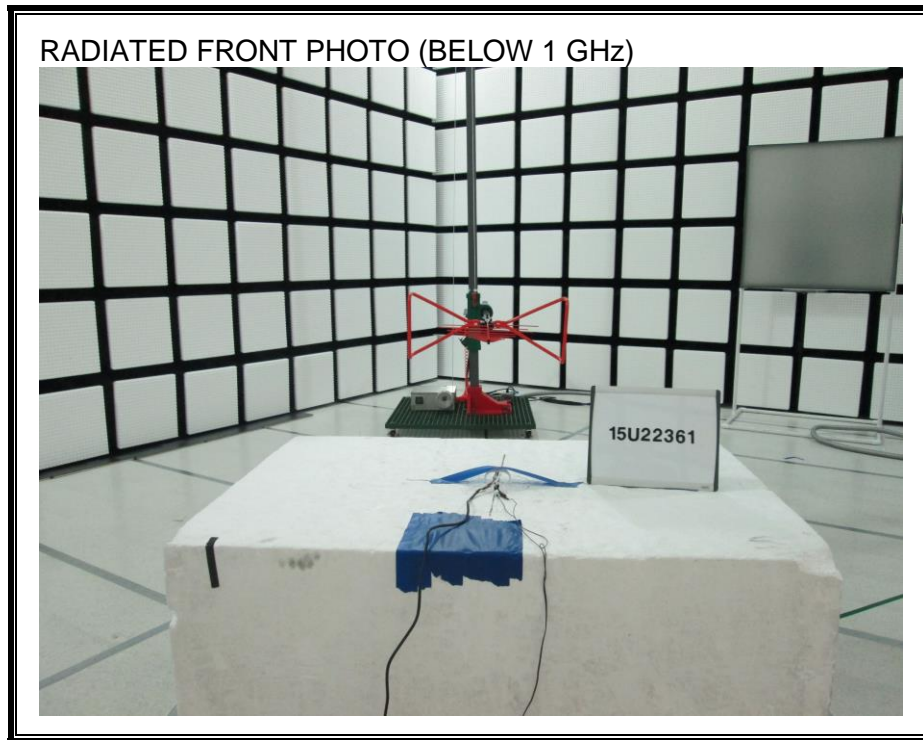

8. SETUP PHOTOS

ANTENNA PORT CONDUCTED RF MEASUREMENT SETUP

RADIATED RF MEASUREMENT SETUP (BELOW 1 GHz)

RADIATED RF MEASUREMENT SETUP (ABOVE 1 GHz)

RADIATED RF MEASUREMENT SETUP FOR PORTABLE CONFIGURATION (CLOSE-UP)

Y-AXIS FRONT PHOTO

Y-AXIS BACK PHOTO

Z-AXIS FRONT PHOTO

Z-AXIS BACK PHOTO

END OF REPORT