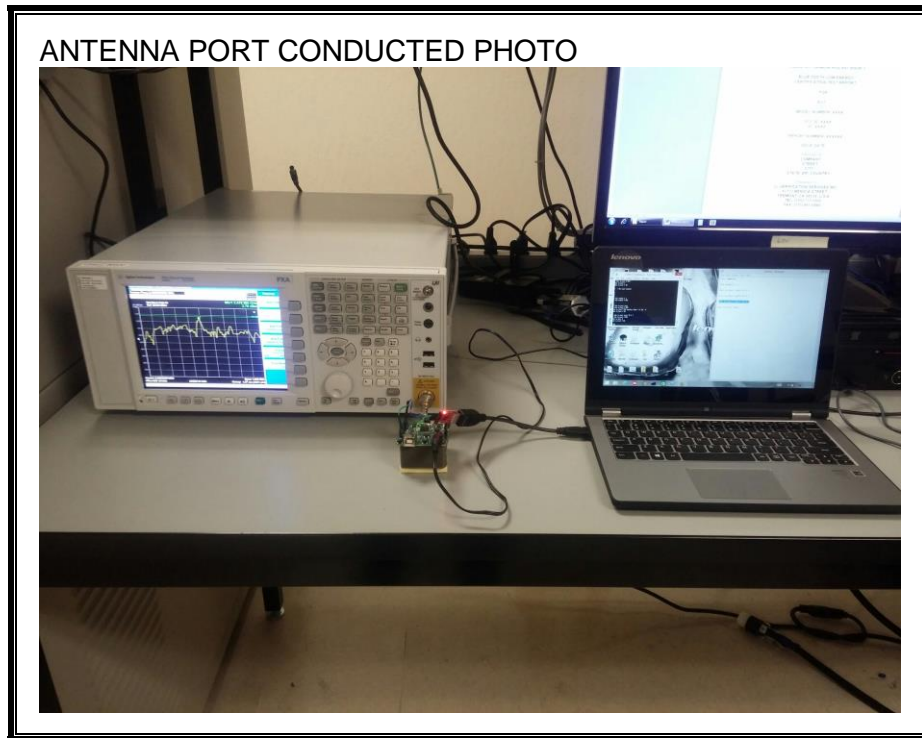

## 10. SETUP PHOTOS

### ANTENNA PORT CONDUCTED RF MEASUREMENT SETUP

### RADIATED RF MEASUREMENT SETUP (BELOW 1 GHz)

**RADIATED RF MEASUREMENT SETUP (ABOVE 1 GHz)**

**RADIATED RF MEASUREMENT SETUP FOR PORTABLE CONFIGURATION**

X-AXIS BACK PHOTO

Y-AXIS FRONT PHOTO

Y-AXIS BACK PHOTO

Z-AXIS FRONT PHOTO

**POWERLINE CONDUCTED EMISSIONS MEASUREMENT SETUP WITH AC ADAPTER**

**POWERLINE CONDUCTED EMISSIONS MEASUREMENT SETUP WITH USB AND LAPTOP**

**END OF REPORT**