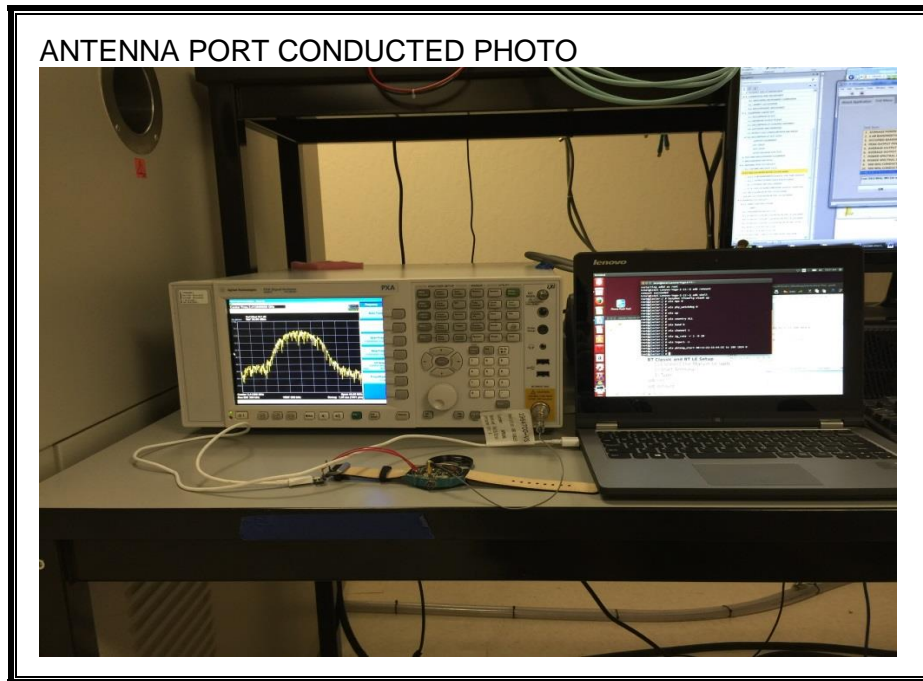

### ANTENNA PORT CONDUCTED RF MEASUREMENT SETUP

### RADIATED RF MEASUREMENT SETUP (BELOW 1 GHz)

**RADIATED RF MEASUREMENT SETUP (ABOVE 1 GHz)**

**POWERLINE CONDUCTED EMISSIONS MEASUREMENT SETUP WITH USB LAPTOP**

**POWERLINE CONDUCTED EMISSIONS MEASUREMENT SETUP WITH AC ADAPTER**