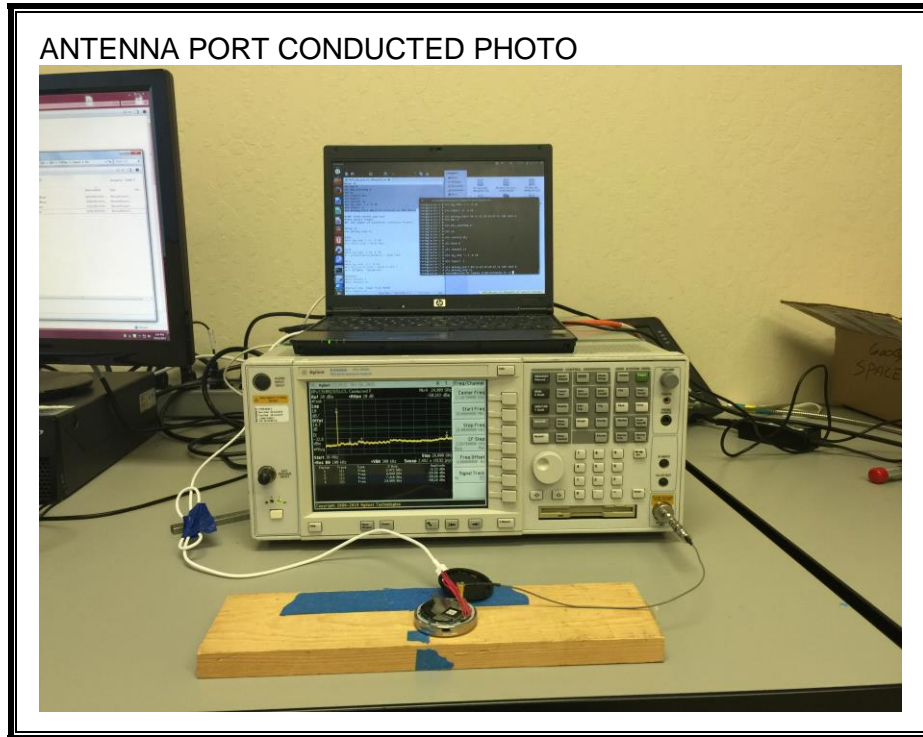

10. SETUP PHOTOS

ANTENNA PORT CONDUCTED RF MEASUREMENT SETUP

RADIATED RF MEASUREMENT SETUP (BELOW 1 GHz)

RADIATED RF MEASUREMENT SETUP (ABOVE 1 GHz)

POWERLINE CONDUCTED EMISSIONS MEASUREMENT SETUP WITH USB LAPTOP

POWERLINE CONDUCTED EMISSIONS MEASUREMENT SETUP WITH AC ADAPTER

END OF REPORT