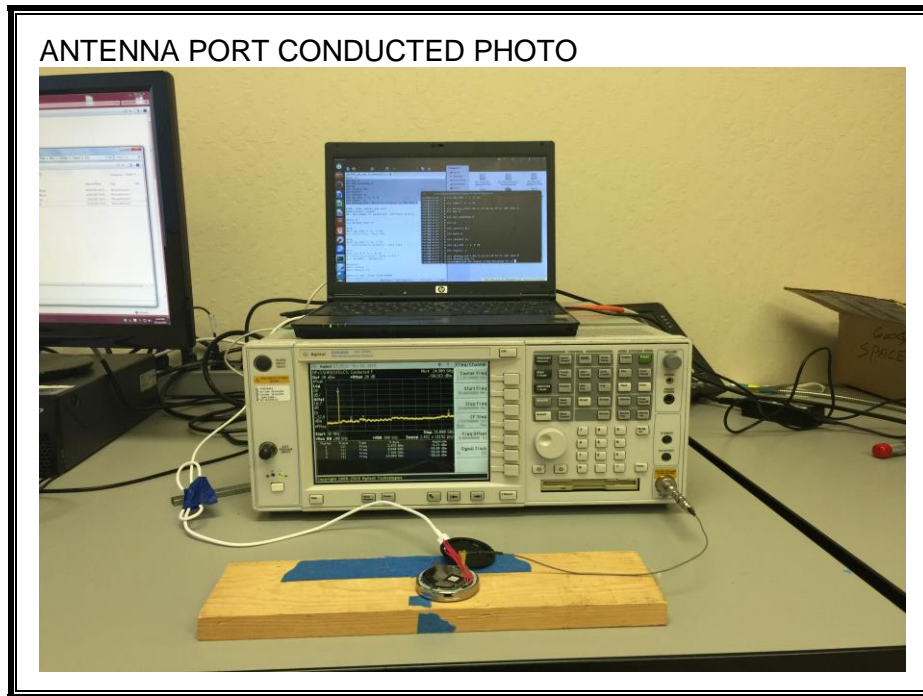

10. SETUP PHOTOS

ANTENNA PORT CONDUCTED RF MEASUREMENT SETUP

RADIATED RF MEASUREMENT SETUP (BELOW 1 GHz)

RADIATED RF MEASUREMENT SETUP (ABOVE 1 GHz)

POWERLINE CONDUCTED EMISSIONS MEASUREMENT SETUP WITH USB LAPTOP

POWERLINE CONDUCTED EMISSIONS MEASUREMENT SETUP WITH AC ADAPTER

END OF REPORT