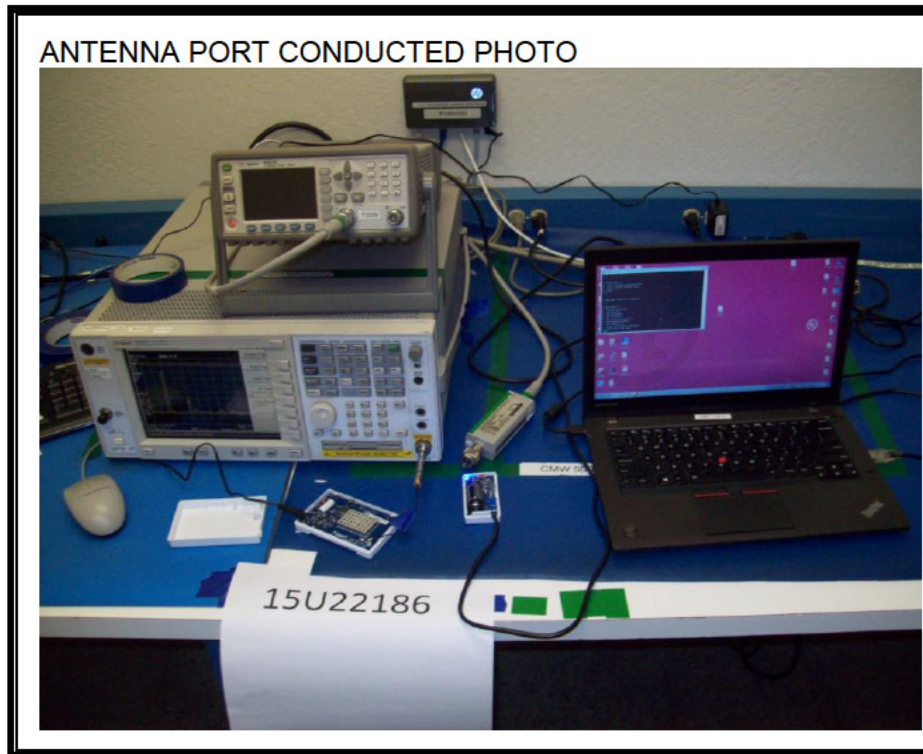

11. SETUP PHOTOS

11.1. ANTENNA PORT CONDUCTED RF MEASUREMENT SETUP

11.2. RADIATED RF WORST CASE PHOTO SETUP

RADIATED RF MEASUREMENT SETUP FOR PORTABLE CONFIGURATION

11.3. RADIATED RF MEASUREMENT SETUP (BELOW 1 GHz)

Below 1GHz

Above 1GHz

11.4. POWERLINE CONDUCTED EMISSIONS MEASUREMENT SETUP

END OF REPORT