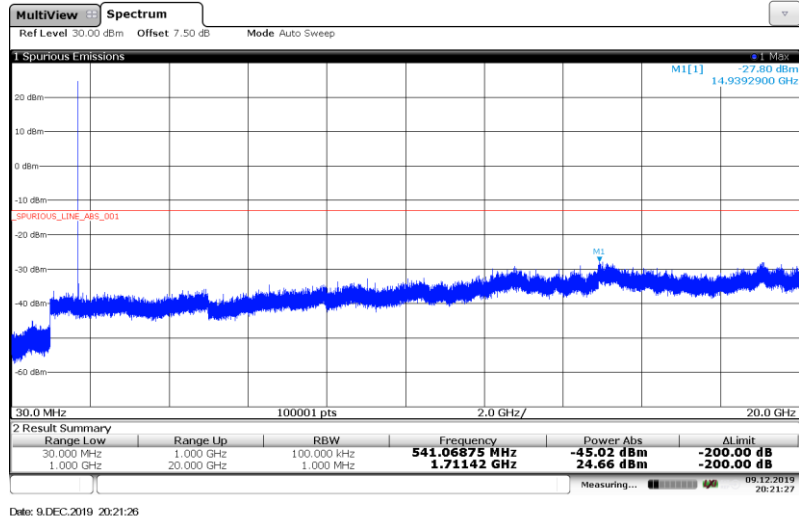

Band4-10MHz-16QAM-20350-1RB#

Band4-15MHz-QPSK-20025-1RB#

Band4-15MHz-QPSK-20175-1RB#

Band4-15MHz-QPSK-20325-1RB#

Band4-15MHz-16QAM-20025-1RB#

Band4-15MHz-16QAM-20175-1RB#

Band4-15MHz-16QAM-20325-1RB#

Band4-20MHz-QPSK-20050-1RB#

Band4-20MHz-QPSK-20175-1RB#

Band4-20MHz-QPSK-20300-1RB#

Band4-20MHz-16QAM-20050-1RB#

Band4-20MHz-16QAM-20175-1RB#

Band4-20MHz-16QAM-20300-1RB#

Band12-1.4MHz-QPSK-23017-1RB#

Band12-1.4MHz-QPSK-23095-1RB#

Band12-1.4MHz-QPSK-23173-1RB#