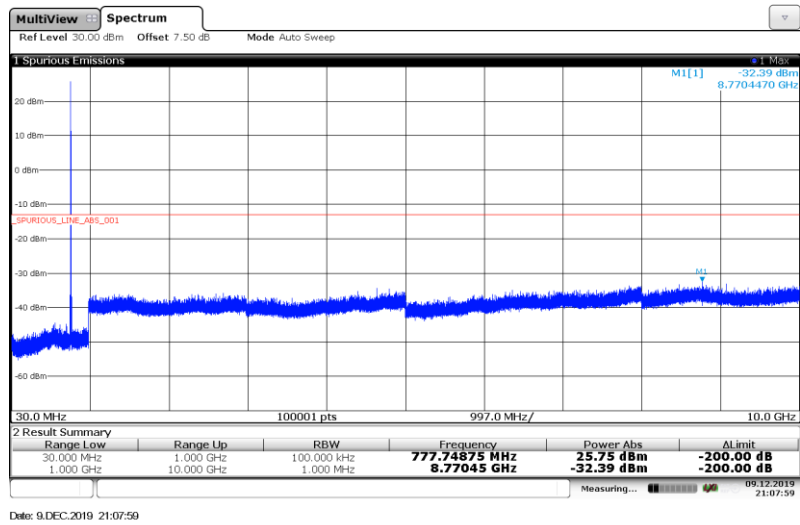

Band13-5MHz-16QAM-23205-1RB#

Band13-5MHz-16QAM-23230-1RB#

Band13-5MHz-16QAM-23255-1RB#

Band13-10MHz-QPSK-23230-1RB#

Band13-10MHz-16QAM-23230-1RB#

8.6 Appendix F: Frequency Stability

Test Result

Voltage										
Band	Bandwidth	Modulation	Channel	RB Configure	Voltage [Vdc]	Temperature (°C)	Deviation (Hz)	Deviation (ppm)	Limit (ppm)	Verdict
Band2	1.4MHz	QPSK	18607	6RB#0	VL	NT	-22.19	-0.011990	±2.5	PASS
Band2	1.4MHz	QPSK	18607	6RB#0	VN	NT	-18.85	-0.010185	±2.5	PASS
Band2	1.4MHz	QPSK	18607	6RB#0	VH	NT	-40.57	-0.021921	±2.5	PASS
Band2	1.4MHz	QPSK	18900	6RB#0	VL	NT	-21.84	-0.011617	±2.5	PASS
Band2	1.4MHz	QPSK	18900	6RB#0	VN	NT	-20.96	-0.011149	±2.5	PASS
Band2	1.4MHz	QPSK	18900	6RB#0	VH	NT	-25.18	-0.013394	±2.5	PASS
Band2	1.4MHz	QPSK	19193	6RB#0	VL	NT	-29.18	-0.015283	±2.5	PASS
Band2	1.4MHz	QPSK	19193	6RB#0	VN	NT	14.43	0.007558	±2.5	PASS
Band2	1.4MHz	QPSK	19193	6RB#0	VH	NT	-27.54	-0.014424	±2.5	PASS
Band2	1.4MHz	16QAM	18607	6RB#0	VL	NT	-24.26	-0.013109	±2.5	PASS
Band2	1.4MHz	16QAM	18607	6RB#0	VN	NT	-30.33	-0.016388	±2.5	PASS
Band2	1.4MHz	16QAM	18607	6RB#0	VH	NT	-21.24	-0.011477	±2.5	PASS
Band2	1.4MHz	16QAM	18900	6RB#0	VL	NT	-20.83	-0.011080	±2.5	PASS
Band2	1.4MHz	16QAM	18900	6RB#0	VN	NT	-19.68	-0.010468	±2.5	PASS
Band2	1.4MHz	16QAM	18900	6RB#0	VH	NT	-19.37	-0.010303	±2.5	PASS
Band2	1.4MHz	16QAM	19193	6RB#0	VL	NT	-21.67	-0.011350	±2.5	PASS
Band2	1.4MHz	16QAM	19193	6RB#0	VN	NT	-24.15	-0.012649	±2.5	PASS
Band2	1.4MHz	16QAM	19193	6RB#0	VH	NT	-17.85	-0.009349	±2.5	PASS
Band2	3MHz	QPSK	18615	6RB#0	VL	NT	-19.73	-0.010656	±2.5	PASS
Band2	3MHz	QPSK	18615	6RB#0	VN	NT	-36.06	-0.019476	±2.5	PASS
Band2	3MHz	QPSK	18615	6RB#0	VH	NT	-24.05	-0.012989	±2.5	PASS
Band2	3MHz	QPSK	18900	6RB#0	VL	NT	-32.00	-0.017021	±2.5	PASS
Band2	3MHz	QPSK	18900	6RB#0	VN	NT	41.28	0.021957	±2.5	PASS
Band2	3MHz	QPSK	18900	6RB#0	VH	NT	-23.80	-0.012660	±2.5	PASS
Band2	3MHz	QPSK	19185	6RB#0	VL	NT	-26.31	-0.013786	±2.5	PASS
Band2	3MHz	QPSK	19185	6RB#0	VN	NT	38.14	0.019984	±2.5	PASS
Band2	3MHz	QPSK	19185	6RB#0	VH	NT	-41.54	-0.021766	±2.5	PASS
Band2	3MHz	16QAM	18615	6RB#0	VL	NT	-21.50	-0.011612	±2.5	PASS
Band2	3MHz	16QAM	18615	6RB#0	VN	NT	9.14	0.004937	±2.5	PASS
Band2	3MHz	16QAM	18615	6RB#0	VH	NT	-24.60	-0.013287	±2.5	PASS
Band2	3MHz	16QAM	18900	6RB#0	VL	NT	-19.18	-0.010202	±2.5	PASS
Band2	3MHz	16QAM	18900	6RB#0	VN	NT	-19.25	-0.010239	±2.5	PASS
Band2	3MHz	16QAM	18900	6RB#0	VH	NT	-20.71	-0.011016	±2.5	PASS
Band2	3MHz	16QAM	19185	6RB#0	VL	NT	-17.34	-0.009086	±2.5	PASS
Band2	3MHz	16QAM	19185	6RB#0	VN	NT	-14.69	-0.007697	±2.5	PASS