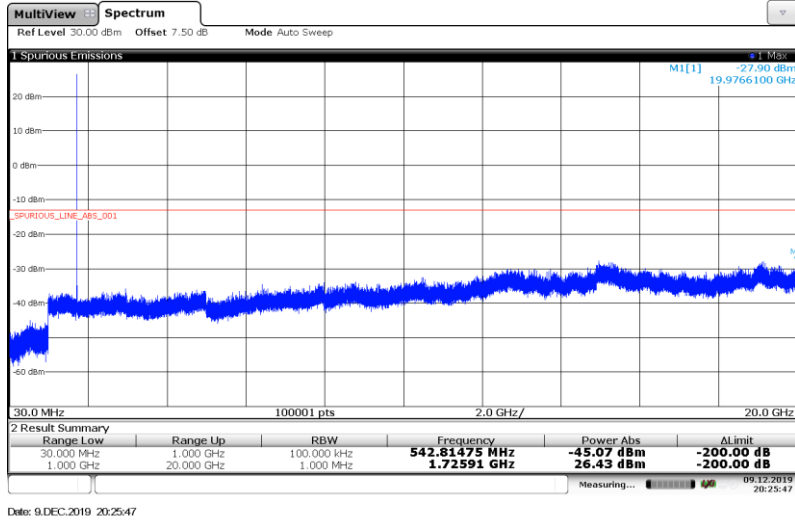

Band4-5MHz-16QAM-19975-1RB#

Band4-5MHz-16QAM-20175-1RB#

Band4-5MHz-16QAM-20375-1RB#

Band4-10MHz-QPSK-20000-1RB#

Band4-10MHz-QPSK-20175-1RB#

Band4-10MHz-QPSK-20350-1RB#

Band4-10MHz-16QAM-20000-1RB#

Band4-10MHz-16QAM-20175-1RB#

Band4-10MHz-16QAM-20350-1RB#

Band4-15MHz-QPSK-20025-1RB#

Band4-15MHz-QPSK-20175-1RB#

Band4-15MHz-QPSK-20325-1RB#

Band4-15MHz-16QAM-20025-1RB#

Band4-15MHz-16QAM-20175-1RB#

Band4-15MHz-16QAM-20325-1RB#

Band4-20MHz-QPSK-20050-1RB#