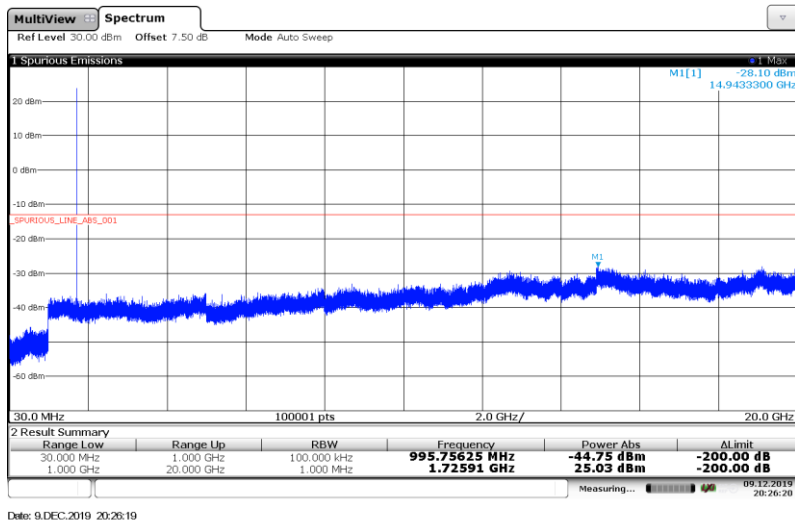

Band4-10MHz-16QAM-20350-1RB#

Band4-15MHz-QPSK-20025-1RB#

Band4-15MHz-QPSK-20175-1RB#

Band4-15MHz-QPSK-20325-1RB#

Band4-15MHz-16QAM-20025-1RB#

Band4-15MHz-16QAM-20175-1RB#

Band4-15MHz-16QAM-20325-1RB#

Band4-20MHz-QPSK-20050-1RB#

Band4-20MHz-QPSK-20175-1RB#

Band4-20MHz-QPSK-20300-1RB#

Band4-20MHz-16QAM-20050-1RB#

Band4-20MHz-16QAM-20175-1RB#

Band4-20MHz-16QAM-20300-1RB#

Band12-1.4MHz-QPSK-23017-1RB#

Band12-1.4MHz-QPSK-23095-1RB#

Band12-1.4MHz-QPSK-23173-1RB#