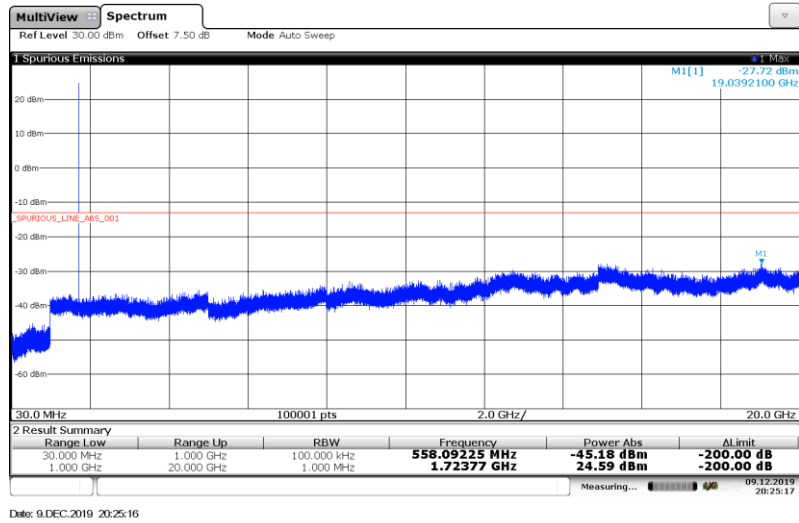

Band4-10MHz-16QAM-20350-1RB#

Band4-15MHz-QPSK-20025-1RB#

Band4-15MHz-QPSK-20175-1RB#

Band4-15MHz-QPSK-20325-1RB#

Band4-15MHz-16QAM-20025-1RB#

Band4-15MHz-16QAM-20175-1RB#

Band4-15MHz-16QAM-20325-1RB#

Band4-20MHz-QPSK-20050-1RB#

Band4-20MHz-QPSK-20175-1RB#

Band4-20MHz-QPSK-20300-1RB#

Band4-20MHz-16QAM-20050-1RB#

Band4-20MHz-16QAM-20175-1RB#

Band4-20MHz-16QAM-20300-1RB#

Band12-1.4MHz-QPSK-23017-1RB#

Band12-1.4MHz-QPSK-23095-1RB#

Band12-1.4MHz-QPSK-23173-1RB#