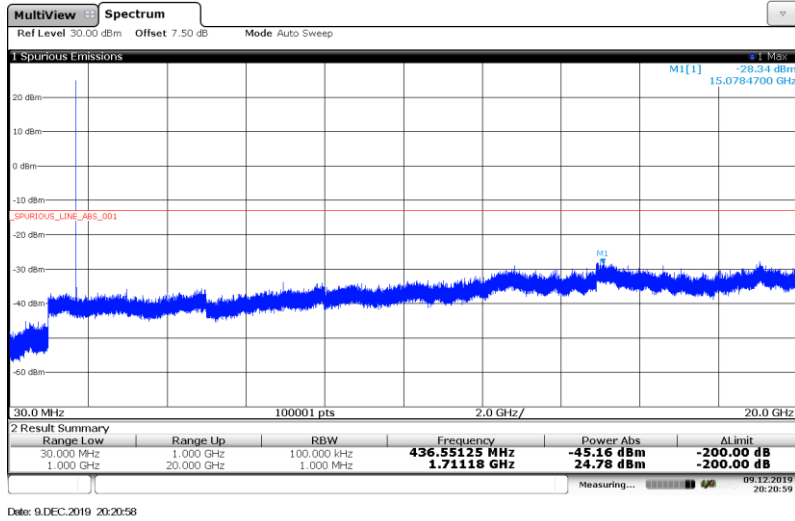

Band4-10MHz-16QAM-20350-1RB#

Band4-15MHz-QPSK-20025-1RB#

Band4-15MHz-QPSK-20175-1RB#

Band4-15MHz-QPSK-20325-1RB#

Band4-15MHz-16QAM-20025-1RB#

Band4-15MHz-16QAM-20175-1RB#

Band4-15MHz-16QAM-20325-1RB#

Band4-20MHz-QPSK-20050-1RB#

Band4-20MHz-QPSK-20175-1RB#

Band4-20MHz-QPSK-20300-1RB#

Band4-20MHz-16QAM-20050-1RB#

Band4-20MHz-16QAM-20175-1RB#

Band4-20MHz-16QAM-20300-1RB#

Band12-1.4MHz-QPSK-23017-1RB#

Band12-1.4MHz-QPSK-23095-1RB#

Band12-1.4MHz-QPSK-23173-1RB#