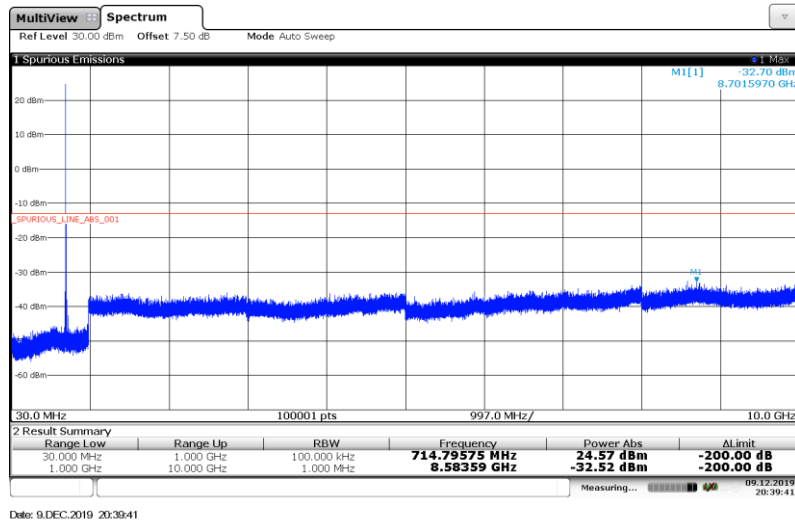

Band12-1.4MHz-16QAM-23095-1RB#

Band12-1.4MHz-16QAM-23173-1RB#