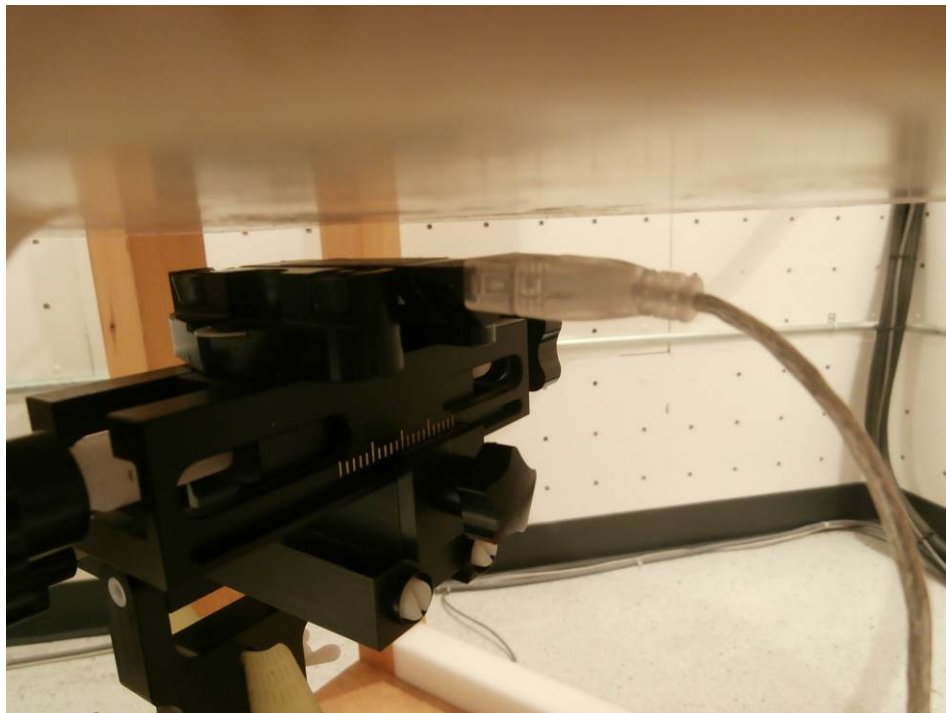

1.1 USB Dongle Horizontal up 5mm distance to the Twin Phantom with Laptop Setup Photo

1.2 USB Dongle Horizontal down 5mm distance to the Twin Phantom Setup Photo

1.3 USB Dongle Vertical Front 5mm distance to the Twin Phantom Setup Photo

1.4 USB Dongle Vertical Back 5mm distance to the Twin Phantom Setup Photo