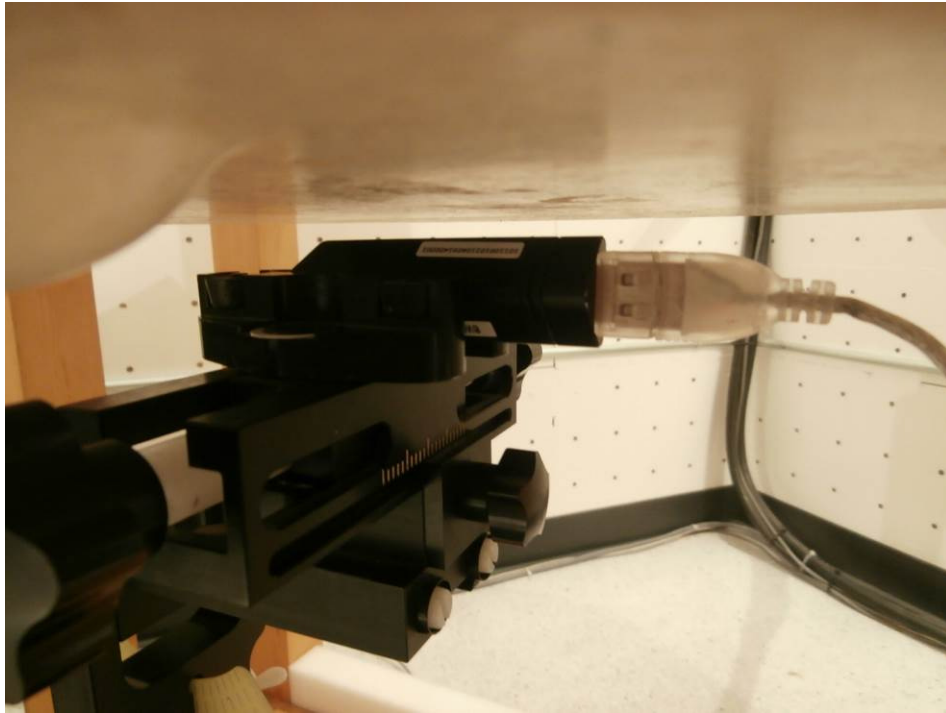

1.1 USB Dongle Horizontal up 5mm distance to the Twin Phantom with Laptop Setup Photo

1.2 USB Dongle Horizontal down 5mm distance to the Twin Phantom Setup Photo

1.3 USB Dongle Vertical Front 5mm distance to the Twin Phantom Setup Photo

1.4 USB Dongle Vertical Back 5mm distance to the Twin Phantom Setup Photo