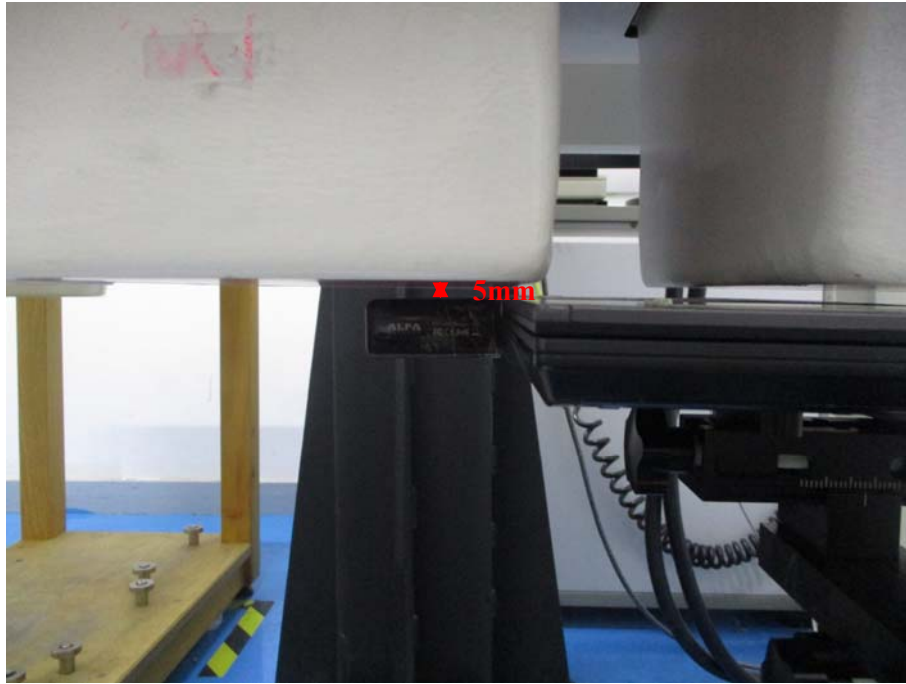

APPENDIX B EUT TEST POSITION PHOTOS

Liquid depth $\geq 15\text{cm}$

Vertical-Front Setup Photo(5mm)

Horizontal-Up Setup Photo(5mm)

Body Top Setup Photo(5mm)

Horizontal-Down (Adding USB extension cable) Setup Photo(5mm)

Vertical-Back (Adding USB extension cable)Setup Photo(5mm)