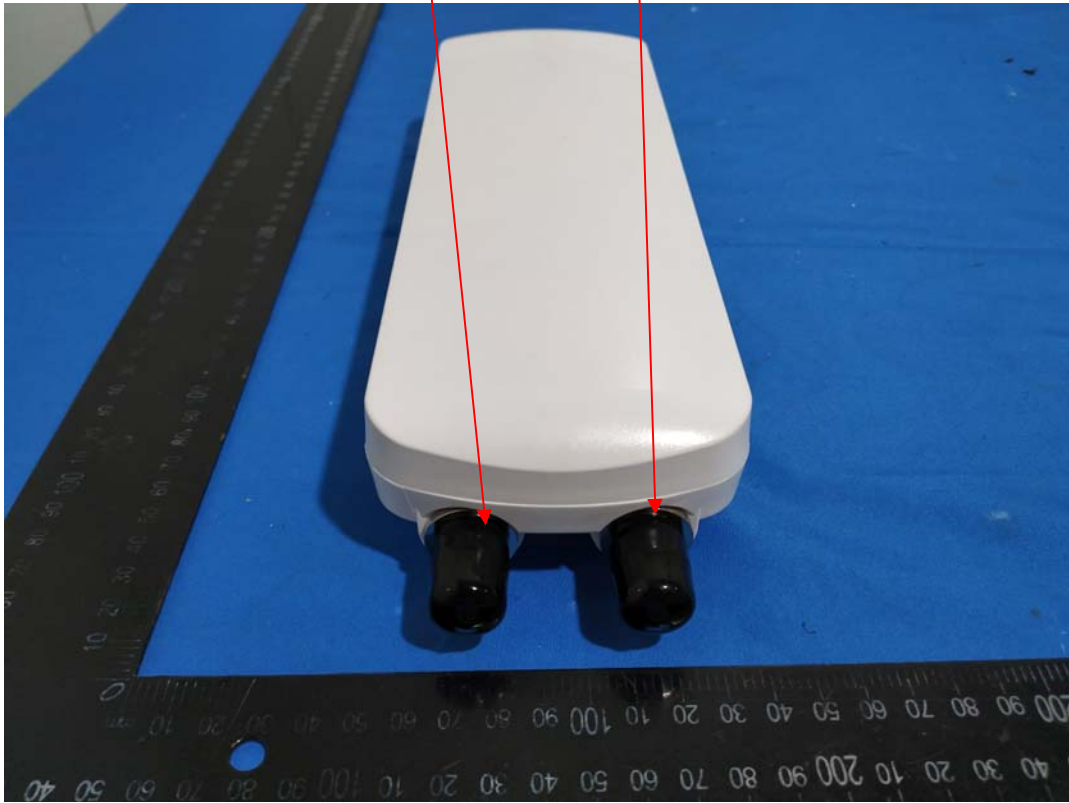

## EXHIBIT B - EUT EXTERNAL PHOTOGRAPHS

Chain 0

Chain 1

Port

# CARRIER POE ADAPTER

I/P: AC 100-240V 50-60Hz 0.3A

O/P: DC 24V, 0.5A

+4,5pins, -7,8pins

I.T.E. POWER SUPPLY

LISTED

E241618  
85WU

L.P.S