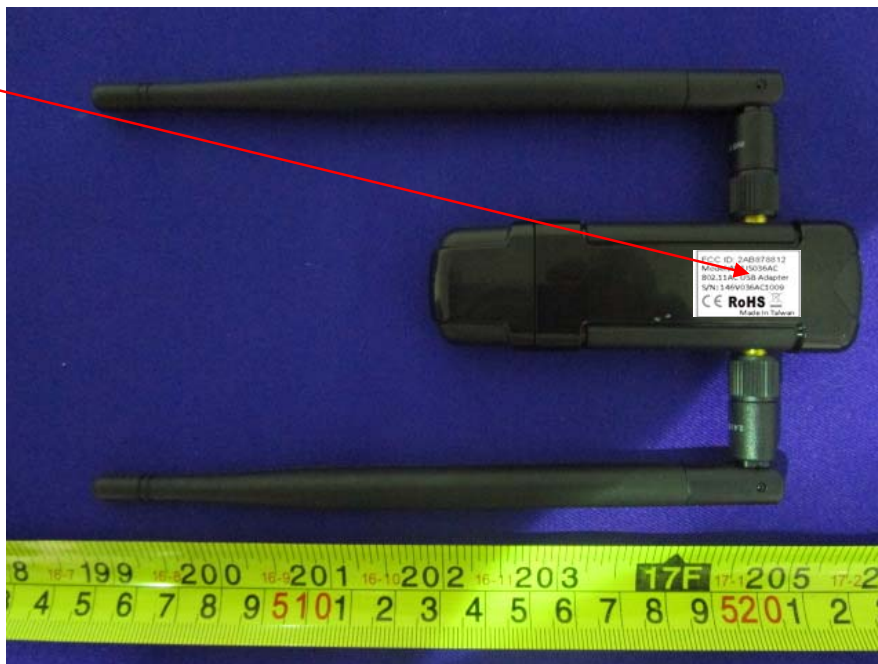

EXHIBIT A - FCC ID LABELING AND LOCATION

FCC ID Label

Proposed FCC ID Location

Label here

The label shown shall be permanently affixed at a conspicuous location on the device and be readily visible to the user at the time purchase (Labeling requirements per 2.925)