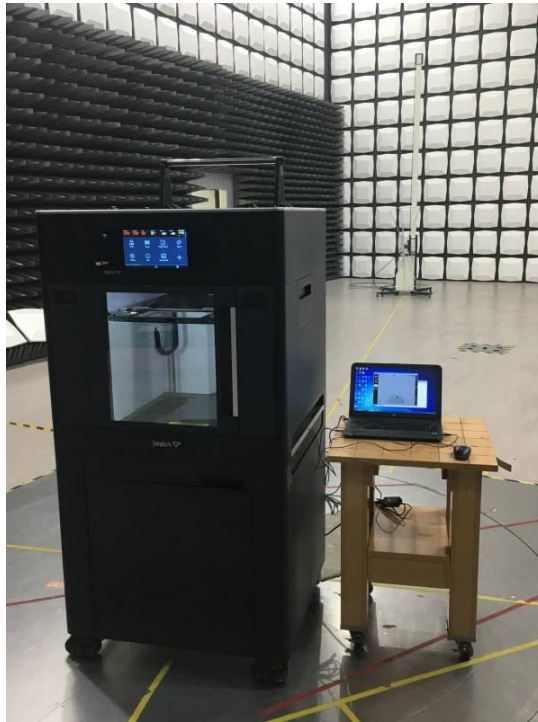

Appendix II - Test Setup Photos: AC Power Line Conducted Emission Test

Mode #1 ~ #5

Mode #6 ~ #9

Appendix III - Test Setup Photos: Radiated Emission Test

Mode #1 ~ #5 _Test Setup for 30 MHz ~ 1 GHz

Mode #6 ~ #9 Test Setup for 30 MHz ~ 1 GHz