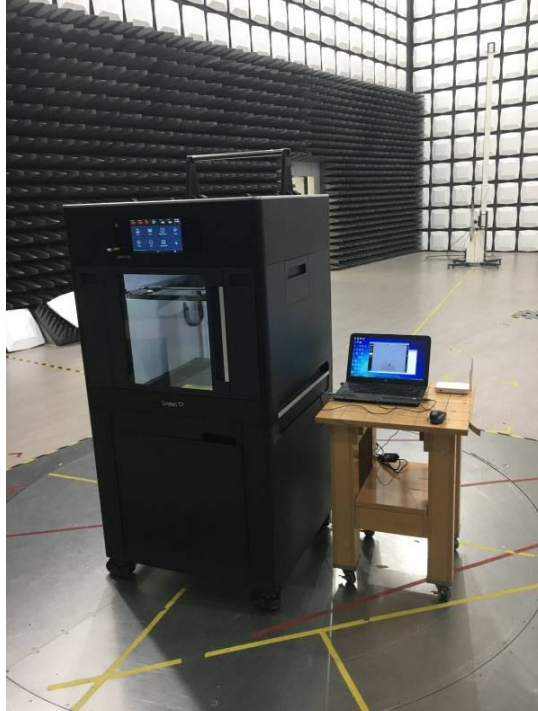

Appendix II - Test Setup Photos: AC Power Line Conducted Emission Test

Mode #1 ~ #5

Mode #6 ~ #9

Appendix III - Test Setup Photos: Radiated Emission Test

Mode #1 ~ #5 _Test Setup for 30 MHz ~ 1 GHz

Mode #6 ~ #9 Test Setup for 30 MHz ~ 1 GHz