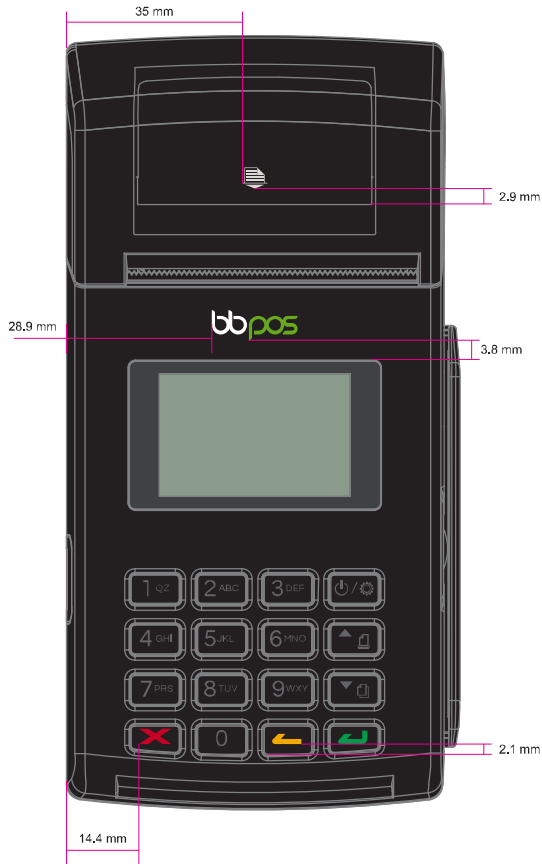

WisePad 2 Plus (WPP23)

Section 2 : Please specify the product color and silkscreen position for production reference.

5 mm X 4.3 mm
Silkscreen printing
■ PMS Cool Gray 1C

17.1 mm X 6 mm
Silkscreen printing
□ PMS White
■ PMS 369C

Silkscreen at the back
■ PMS Black

46.8 mm X 33 mm
Silkscreen printing
■ PMS Cool Gray 6C
■ PMS 186C
■ PMS 130C
■ PMS 347C

Height of CE Logo: 5mm

55.8 mm X 3.7 mm
Silkscreen printing
■ PMS Cool Gray 10C

25 mm X 35 mm
Black sticker
words printed in 70% black

Scale: 1:1

☐ Hardware Version Number

☐ Sticker Area: 25mm X 35mm

Reminder: Please specify the "Pantone" of requested silkscreen printings or product colors. RGB or CMYK information is not appropriate for silkscreen / product color reference.