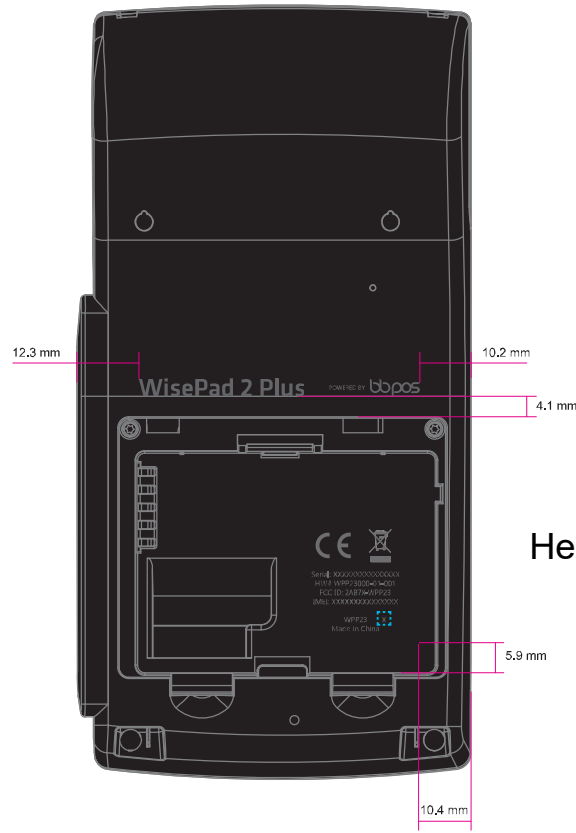

WisePad 2 Plus (WPP23)

Section 2 : Please specify the product color and silkscreen position for production reference.

5 mm X 4.3 mm
Silkscreen printing
■ PMS Cool Gray 1C

17.1 mm X 6 mm
Silkscreen printing
□ PMS White
■ PMS 369C

Silkscreen at the back
■ PMS Black

46.8 mm X 33 mm
Silkscreen printing
■ PMS Cool Gray 6C
■ PMS 186C
■ PMS 130C
■ PMS 347C

Height of CE Logo: 5mm

55.8 mm X 3.7 mm
Silkscreen printing
■ PMS Cool Gray 10C

25 mm X 35 mm
Black sticker
words printed in 70% black

Scale: 1:1

☐ Hardware Version Number

☐ Sticker Area: 25mm X 35mm

Reminder: Please specify the "Pantone" of requested silkscreen printings or product colors. RGB or CMYK information is not appropriate for silkscreen / product color reference.