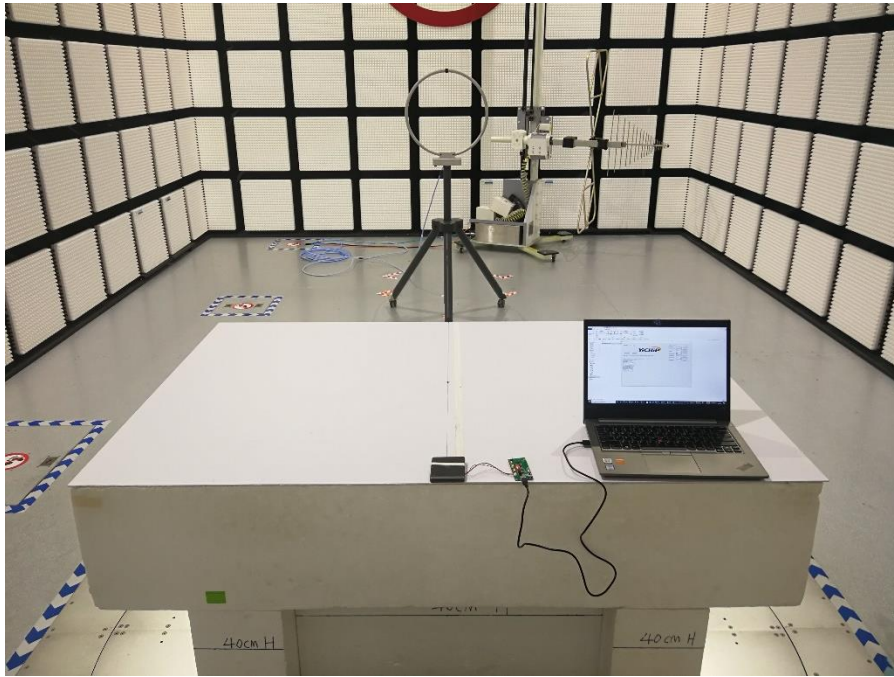

# **Setup Photographs**

RADIATED RF MEASUREMENT SETUP (ABOVE 1 GHz)

MEASUREMENT POSITION (X axis)

MEASUREMENT POSITION (Y axis)

MEASUREMENT POSITION (Z axis)

RADIATED RF MEASUREMENT SETUP (30MHz~1GHz)

RADIATED RF MEASUREMENT SETUP (Below 30MHz)

POWERLINE CONDUCTED EMISSIONS MEASUREMENT SETUP