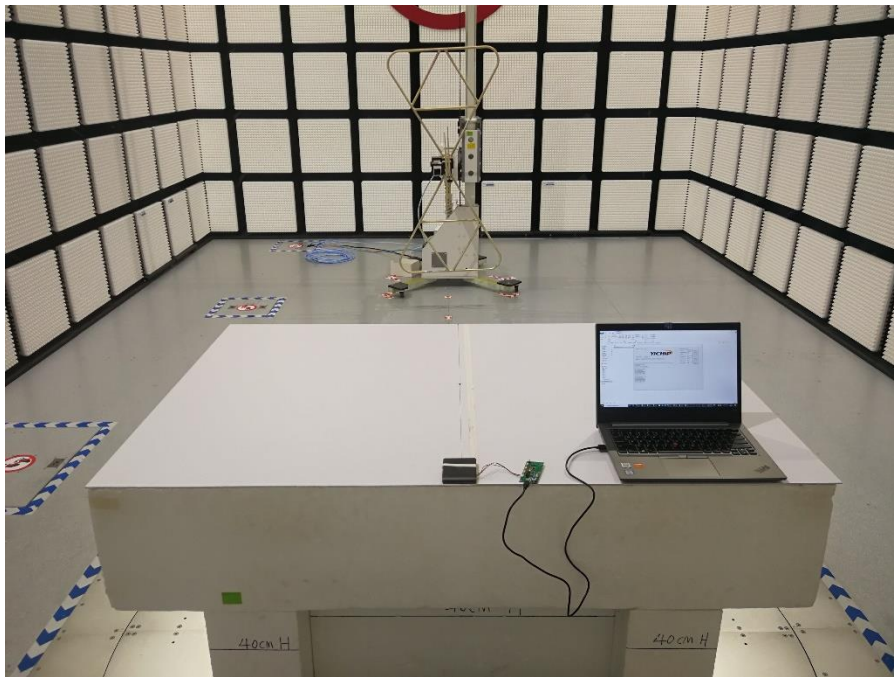

# **Setup Photographs**

RADIATED RF MEASUREMENT SETUP (ABOVE 1 GHz)

MEASUREMENT POSITION (X axis)

MEASUREMENT POSITION (Y axis)

MEASUREMENT POSITION (Z axis)

RADIATED RF MEASUREMENT SETUP (30MHz~1GHz)

RADIATED RF MEASUREMENT SETUP (Below 30MHz)

POWERLINE CONDUCTED EMISSIONS MEASUREMENT SETUP