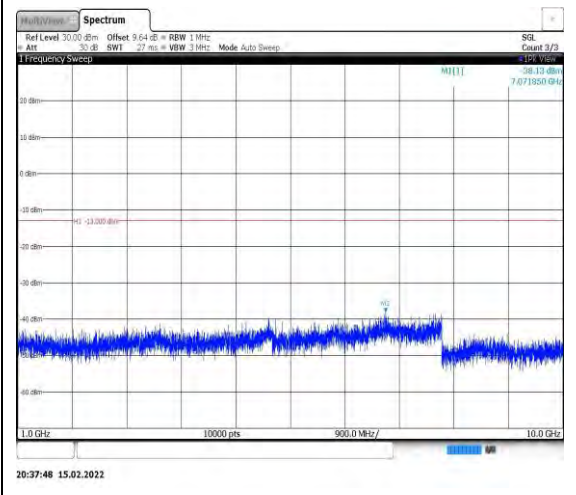

Band26-3MHz-QPSK-26740-1RB#0-
Range2:1000~10000MHz