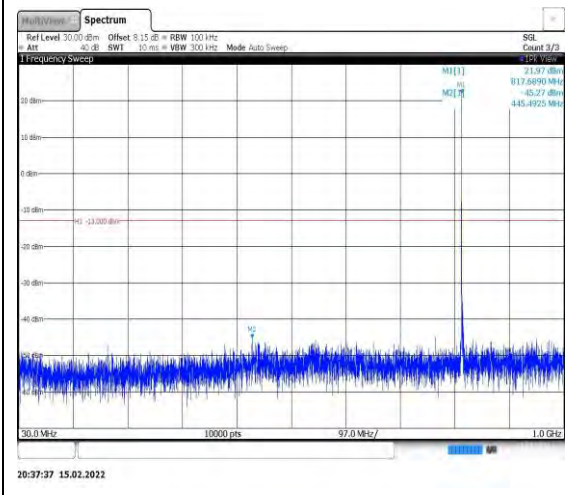

Band26-3MHz-QPSK-26740-1RB#0-
Range1:30~1000MHz