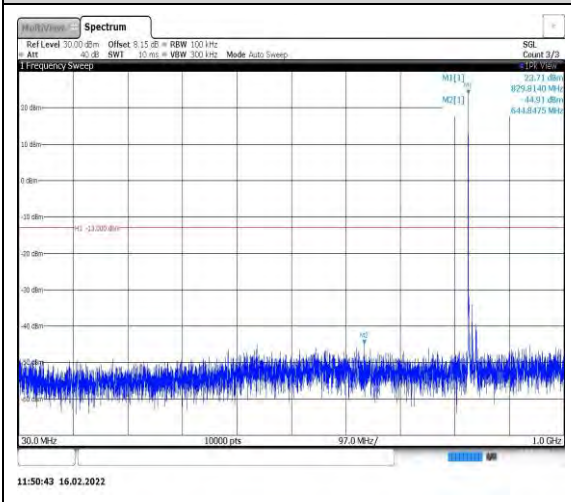

Band26-15MHz-QPSK-26915-1RB#0-
Range1:30~1000MHz