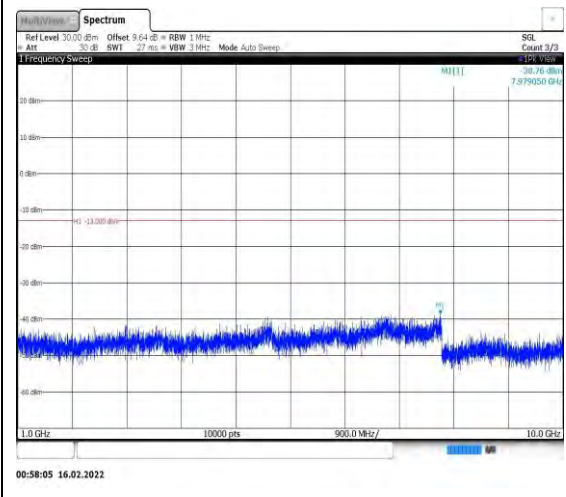

Band26-1.4MHz-16QAM-26783-1RB#0-  
Range2:1000~10000MHz

Band26-1.4MHz-16QAM-26797-1RB#0-  
Range1:30~1000MHz

Band26-1.4MHz-16QAM-26797-1RB#0-  
Range2:1000~10000MHz

Band26-1.4MHz-16QAM-26915-1RB#0-  
Range1:30~1000MHz