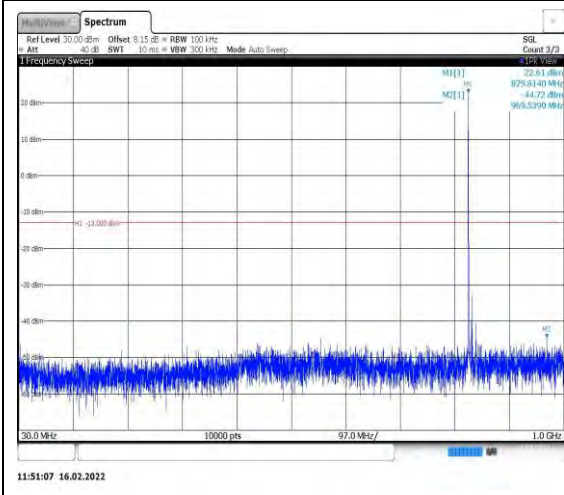

Band26-15MHz-16QAM-26915-1RB#0-
Range1:30~1000MHz