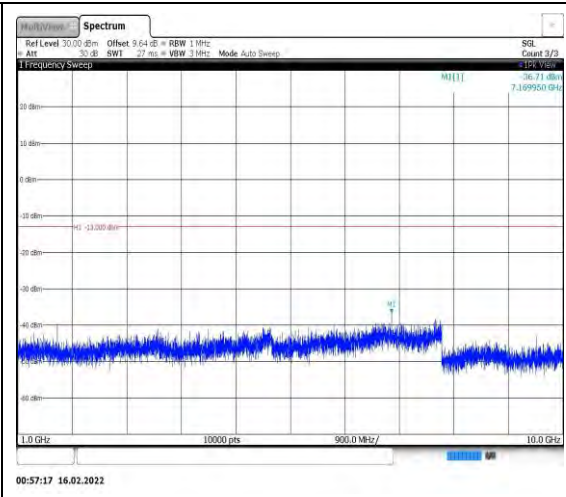

Band26-1.4MHz-16QAM-26797-1RB#0-
Range2:1000~10000MHz