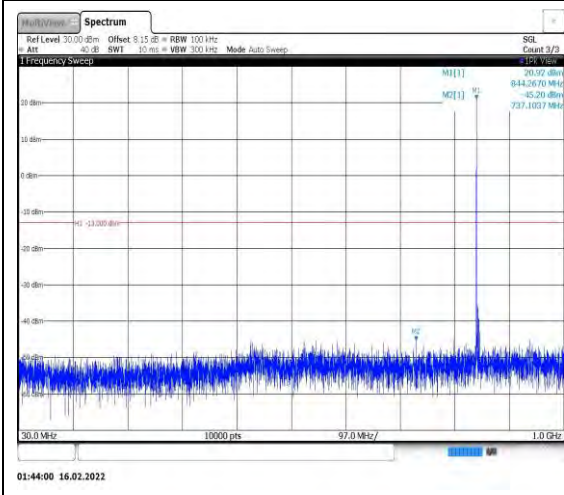

Band26-5MHz-16QAM-27015-1RB#0-
Range1:30~1000MHz