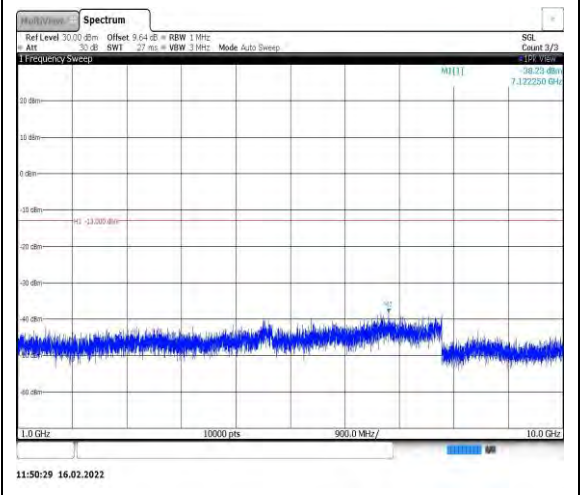

Band26-15MHz-16QAM-26865-1RB#0-
Range2:1000~10000MHz