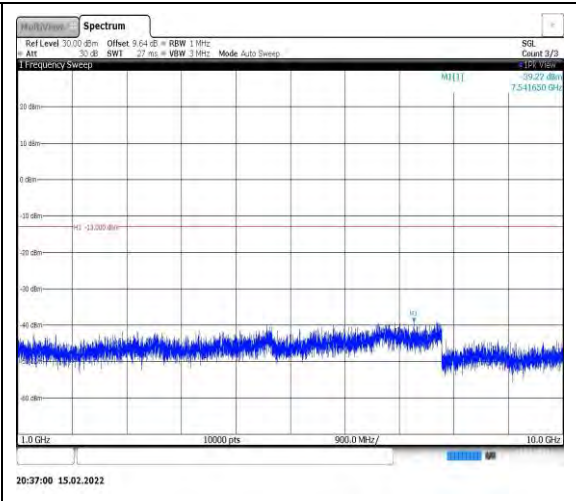

Band26-1.4MHz-16QAM-26915-1RB#0-  
Range2:1000~10000MHz

Band26-1.4MHz-16QAM-27033-1RB#0-  
Range1:30~1000MHz

Band26-1.4MHz-16QAM-27033-1RB#0-  
Range2:1000~10000MHz

Band26-3MHz-QPSK-26705-1RB#0-  
Range1:30~1000MHz