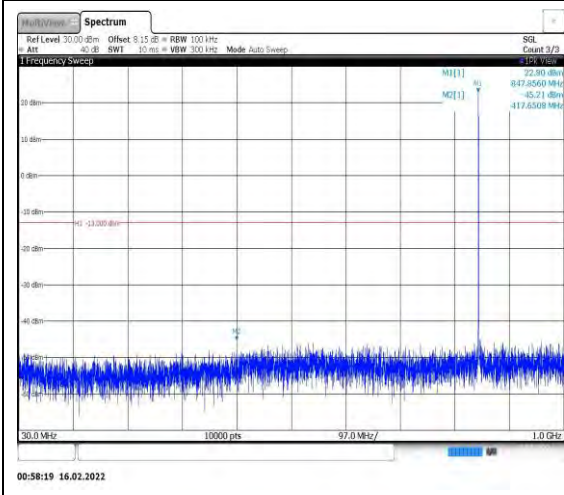

Band26-1.4MHz-QPSK-27033-1RB#0-
Range1:30~1000MHz