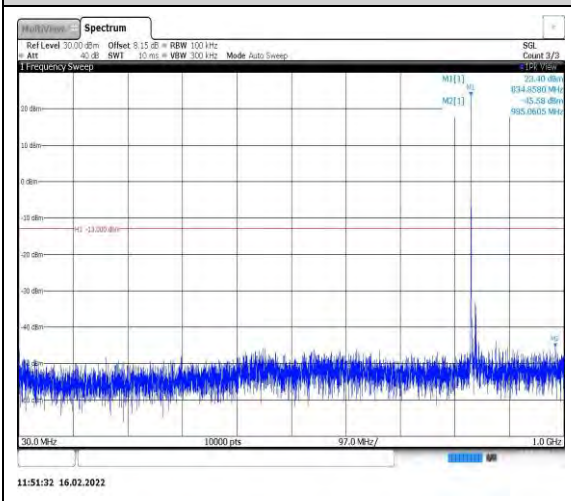

Band26-15MHz-QPSK-26965-1RB#0-
Range1:30~1000MHz