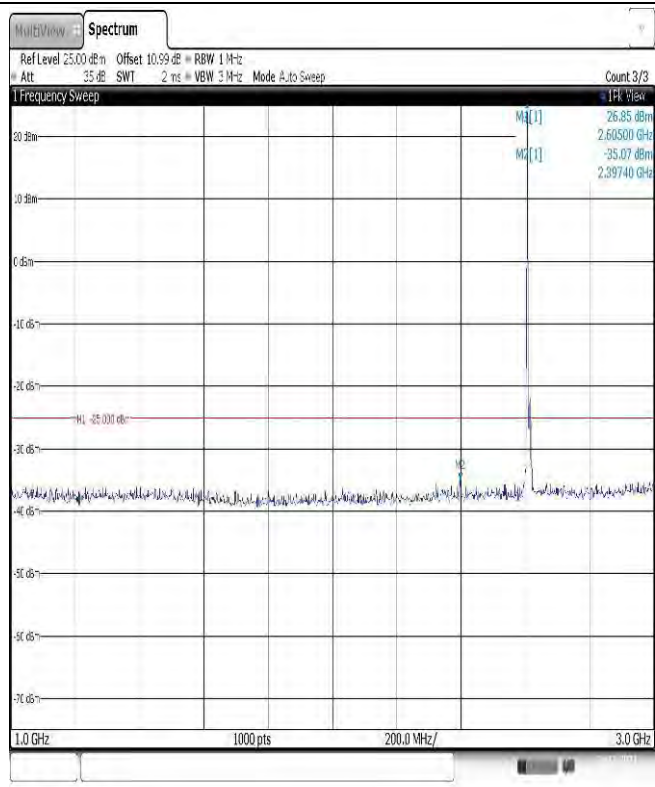

13:45:27 16.11.2021

Band38-15MHz-16QAM-38000-1RB#0-Range3:3000~26500MHz

13:45:36 16.11.2021

Band38-15MHz-16QAM-38175-1RB#0-Range1:30~1000MHz

13:46:19 16.11.2021

Band38-15MHz-16QAM-38175-1RB#0-Range2:1000~3000MHz