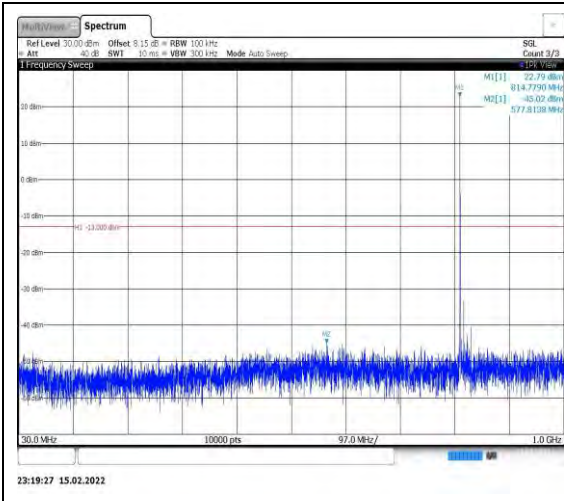

Band26-15MHz-16QAM-26765-1RB#0-
Range1:30~1000MHz