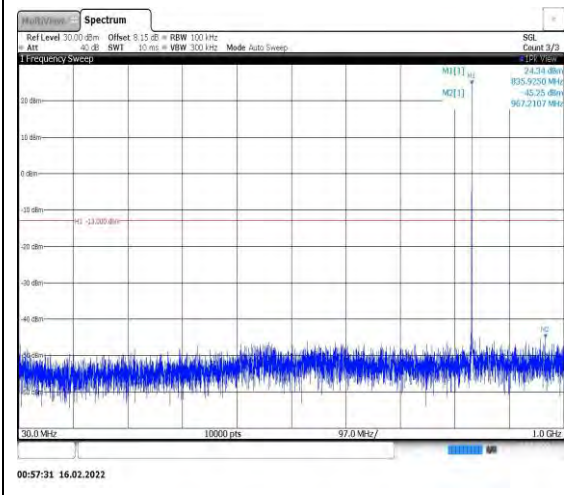

Band26-1.4MHz-QPSK-26915-1RB#0-
Range1:30~1000MHz