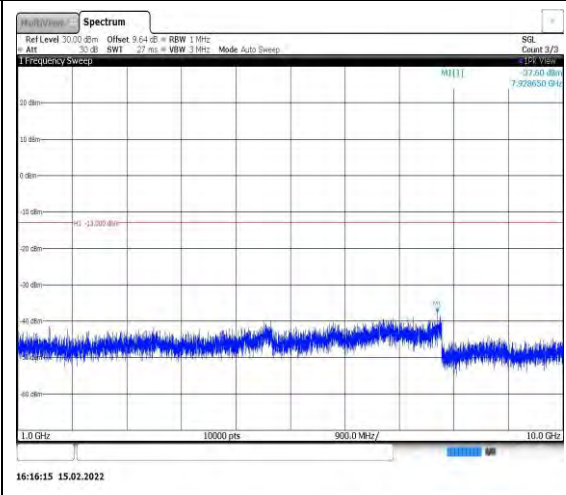

Band26-1.4MHz-16QAM-26697-1RB#0-  
Range2:1000~10000MHz

Band26-1.4MHz-16QAM-26740-1RB#0-  
Range1:30~1000MHz

Band26-1.4MHz-16QAM-26740-1RB#0-  
Range2:1000~10000MHz

Band26-1.4MHz-16QAM-26783-1RB#0-  
Range1:30~1000MHz