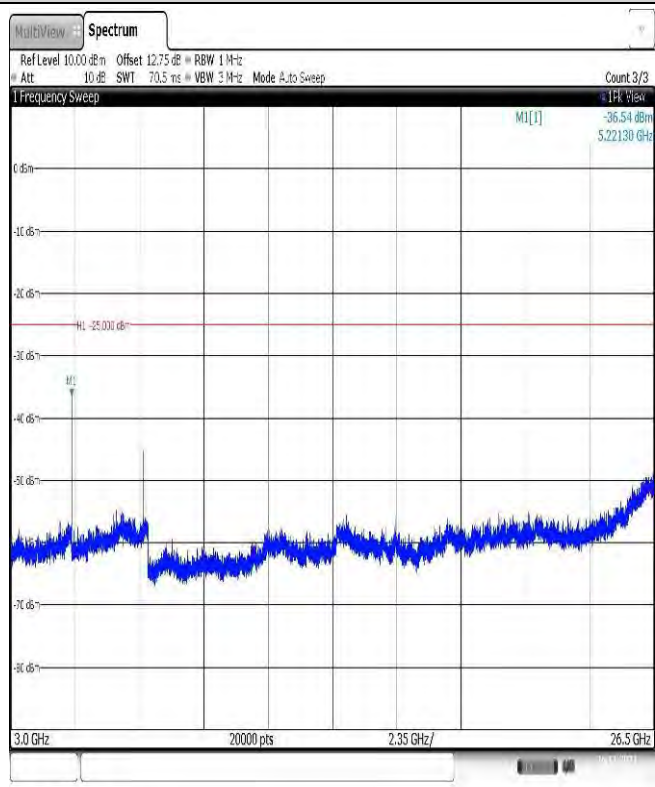

00:01:43 16.11.2021

Band38-10MHz-16QAM-38200-1RB#0-Range1:30~1000MHz

00:02:26 16.11.2021

Band38-10MHz-16QAM-38200-1RB#0-Range2:1000~3000MHz

Band38-10MHz-16QAM-38200-1RB#0-Range3:3000~26500MHz

Band38-15MHz-QPSK-37825-1RB#0-Range1:30~1000MHz