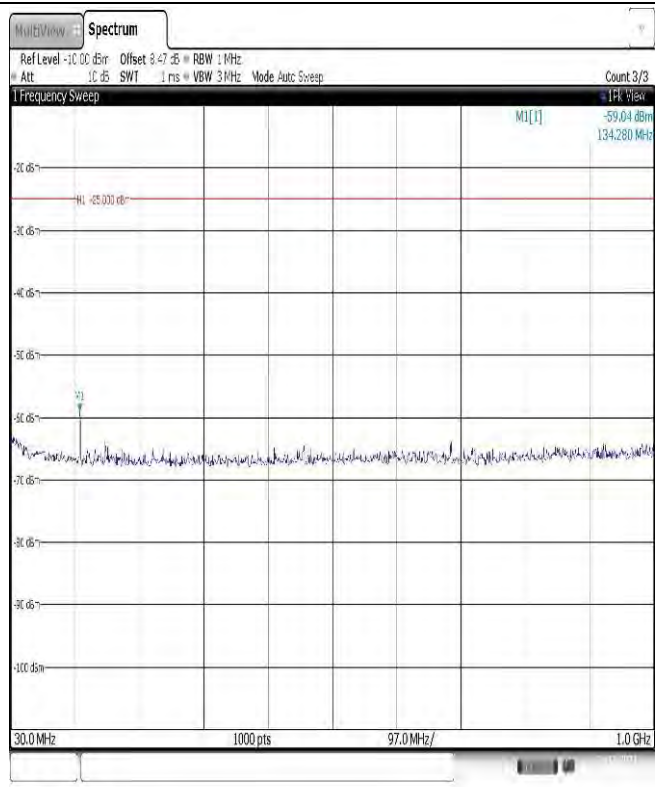

Band38-10MHz-16QAM-38000-1RB#0-Range1:30~1000MHz

00:01:26 16.11.2021