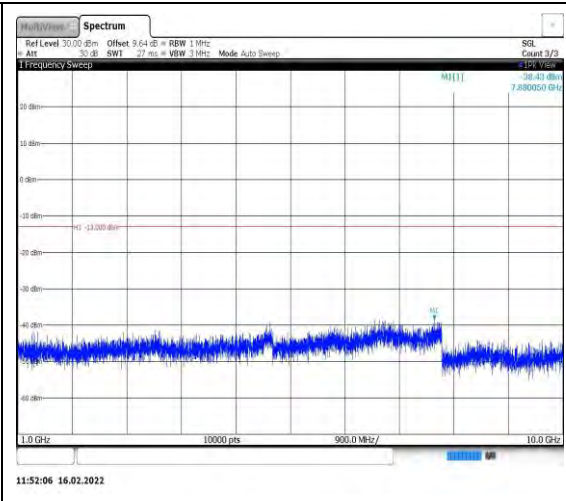

Band26-15MHz-16QAM-26965-1RB#0-
Range2:1000~10000MHz