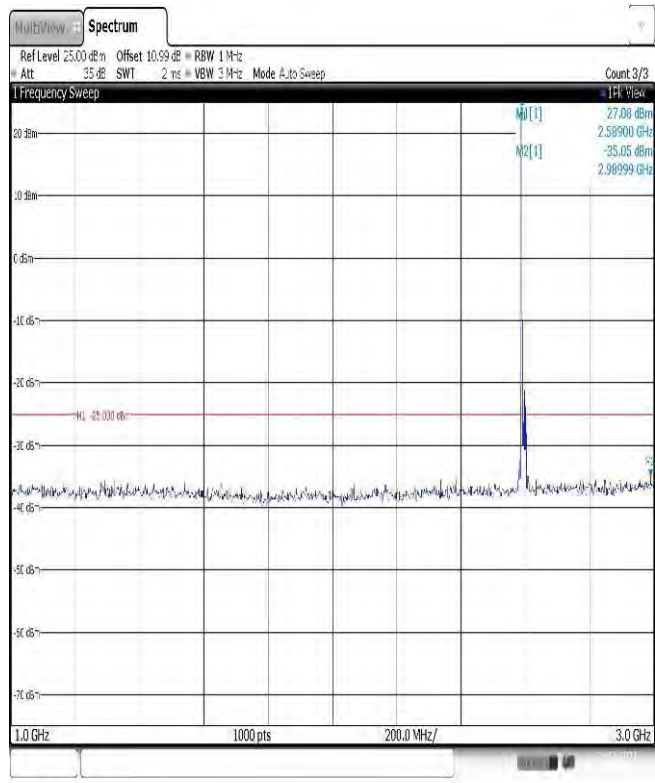

13:44:26 16.11.2021

Band38-15MHz-16QAM-37825-1RB#0-Range3:3000~26500MHz

13:44:34 16.11.2021

Band38-15MHz-16QAM-38000-1RB#0-Range1:30~1000MHz

13:45:18 16.11.2021

Band38-15MHz-16QAM-38000-1RB#0-Range2:1000~3000MHz