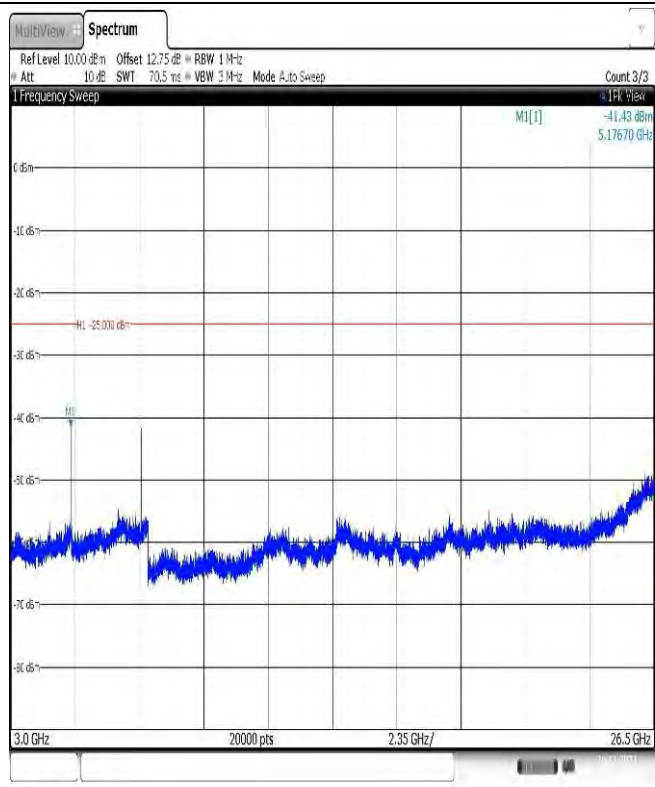

13:45:36 16.11.2021