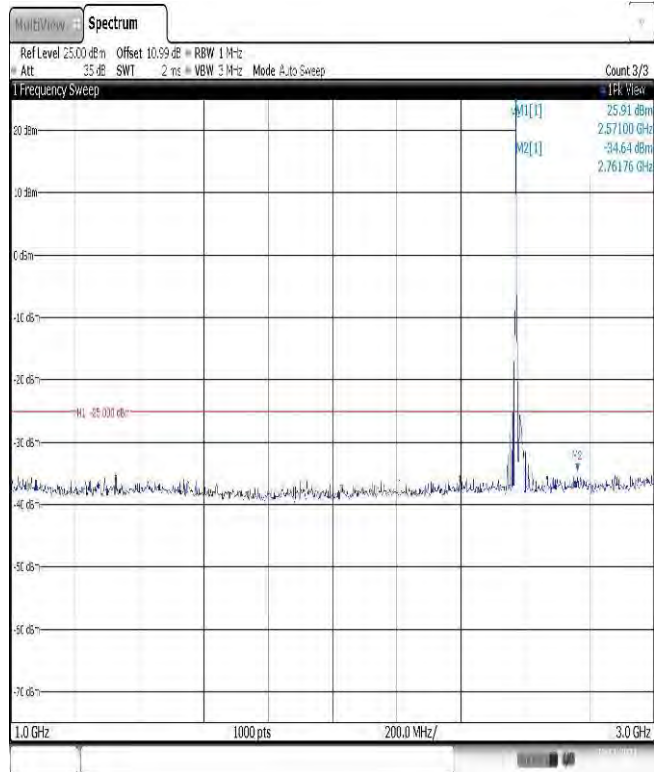

Band38-5MHz-QPSK-37775-1RB#0-Range2:1000~3000MHz