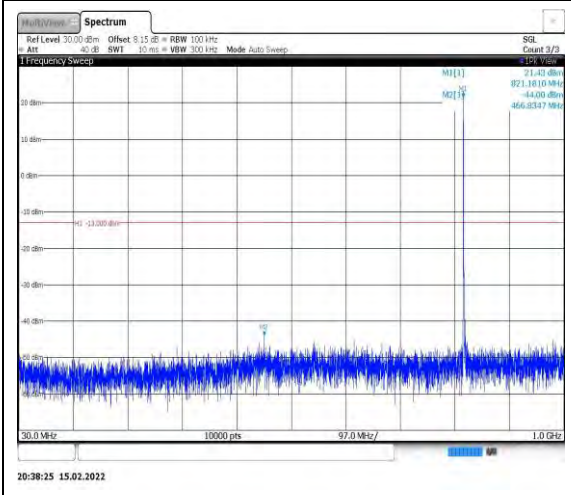

Band26-3MHz-QPSK-26775-1RB#0-
Range1:30~1000MHz