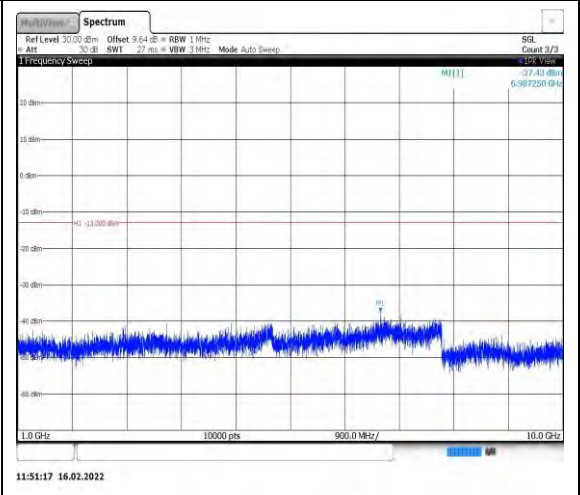

Band26-15MHz-16QAM-26765-1RB#0-  
Range2:1000~10000MHz

Band26-15MHz-16QAM-26865-1RB#0-  
Range1:30~1000MHz

Band26-15MHz-16QAM-26865-1RB#0-  
Range2:1000~10000MHz

Band26-15MHz-16QAM-26915-1RB#0-  
Range1:30~1000MHz