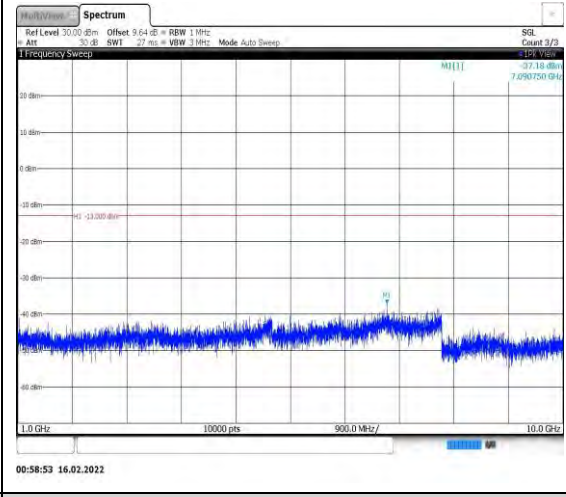

Band26-1.4MHz-16QAM-27033-1RB#0-
Range2:1000~10000MHz