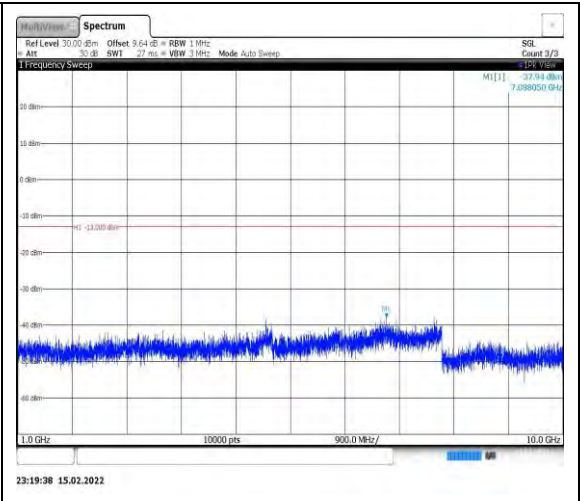

Band26-15MHz-QPSK-26915-1RB#0-  
Range2:1000~10000MHz

Band26-15MHz-QPSK-26965-1RB#0-  
Range1:30~1000MHz

Band26-15MHz-QPSK-26965-1RB#0-  
Range2:1000~10000MHz

Band26-15MHz-16QAM-26765-1RB#0-  
Range1:30~1000MHz