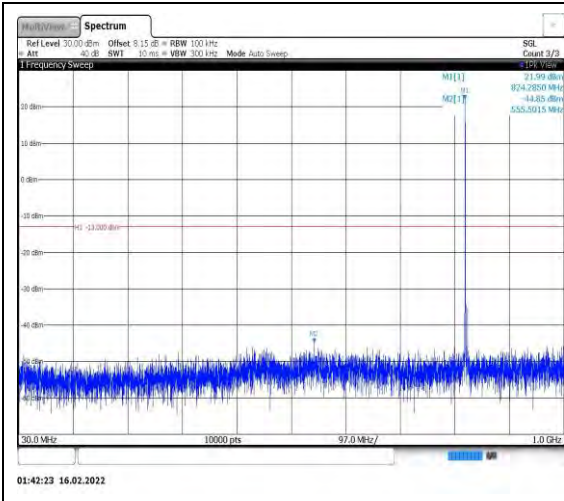

Band26-5MHz-16QAM-26815-1RB#0-
Range1:30~1000MHz