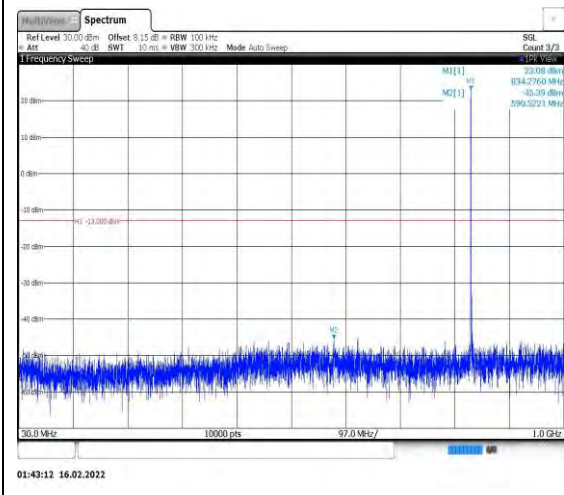

Band26-5MHz-16QAM-26915-1RB#0-
Range1:30~1000MHz