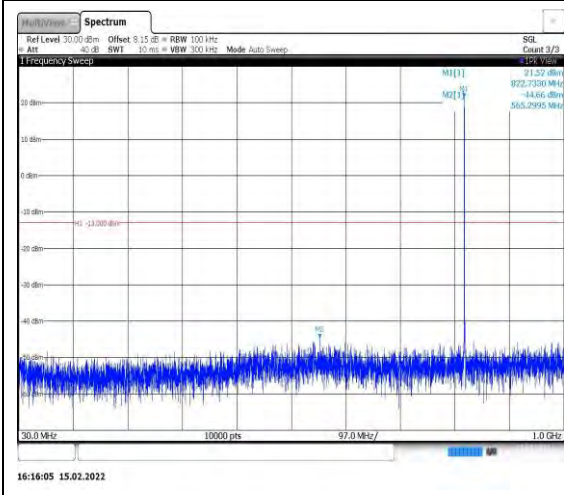

Band26-1.4MHz-16QAM-26783-1RB#0-
Range1:30~1000MHz