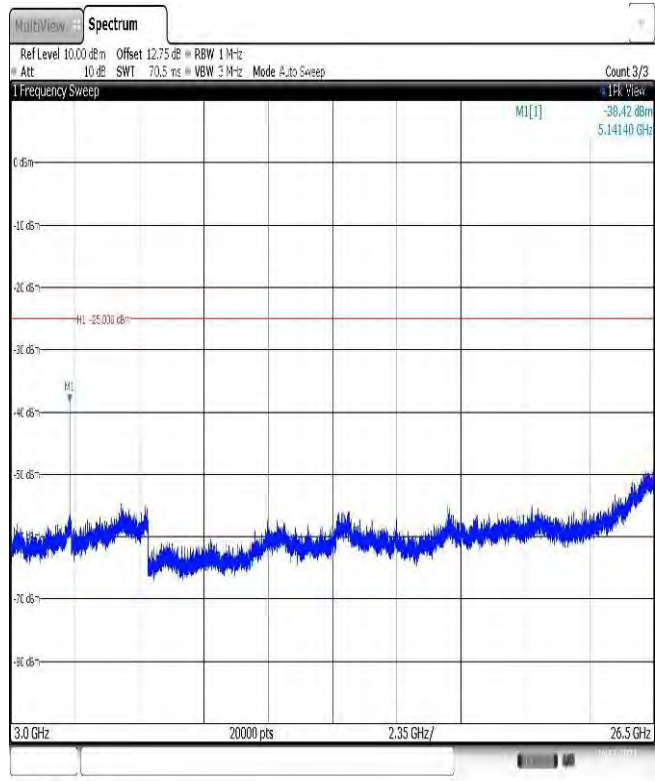

Band38-15MHz-16QAM-37825-1RB#0-Range3:3000~26500MHz

13:44:34 16.11.2021

Band38-15MHz-16QAM-38000-1RB#0-Range1:30~1000MHz