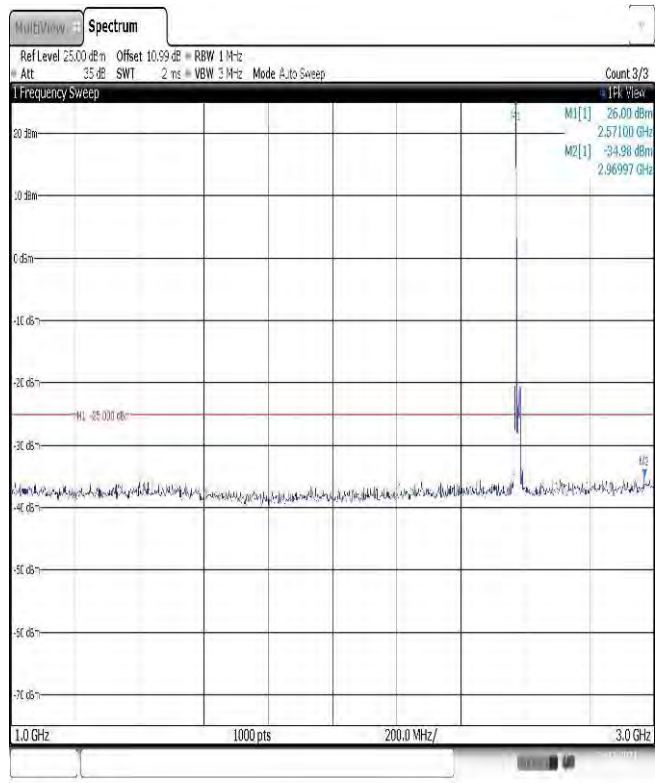

Band38-15MHz-QPSK-37825-1RB#0-Range2:1000~3000MHz

13:43:57 16.11.2021

Band38-15MHz-QPSK-37825-1RB#0-Range3:3000~26500MHz