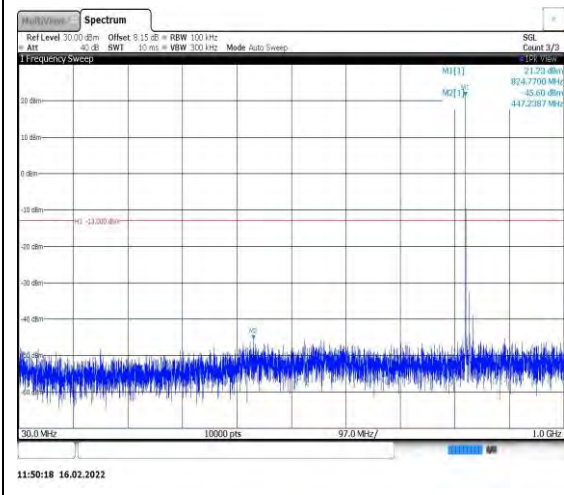

Band26-15MHz-16QAM-26865-1RB#0-
Range1:30~1000MHz