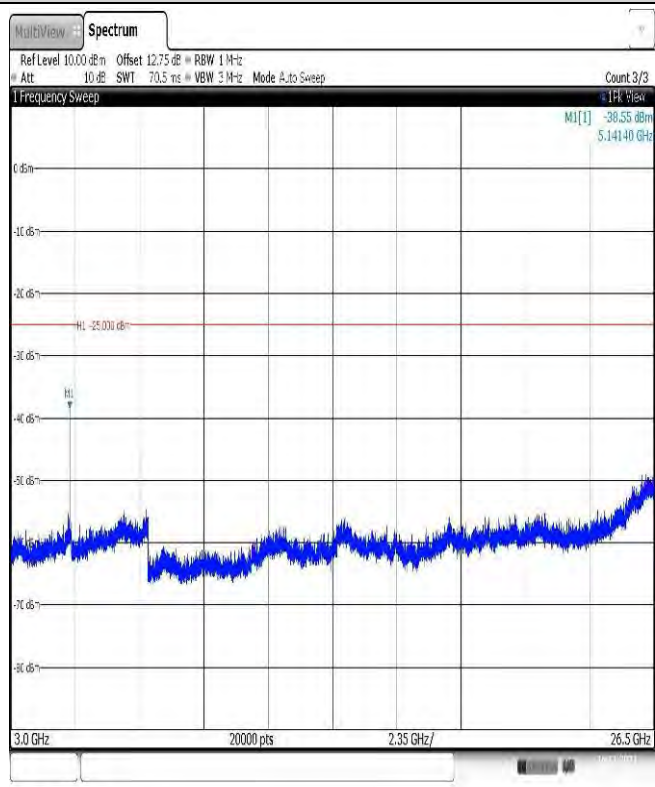

Band38-20MHz-16QAM-38000-1RB#0-Range1:30~1000MHz