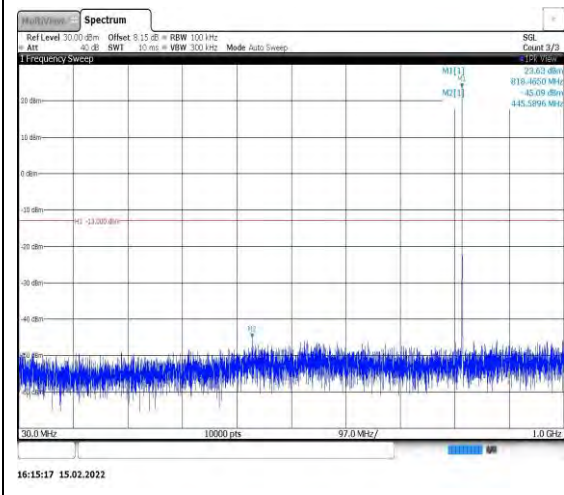

Band26-1.4MHz-16QAM-26740-1RB#0-
Range1:30~1000MHz