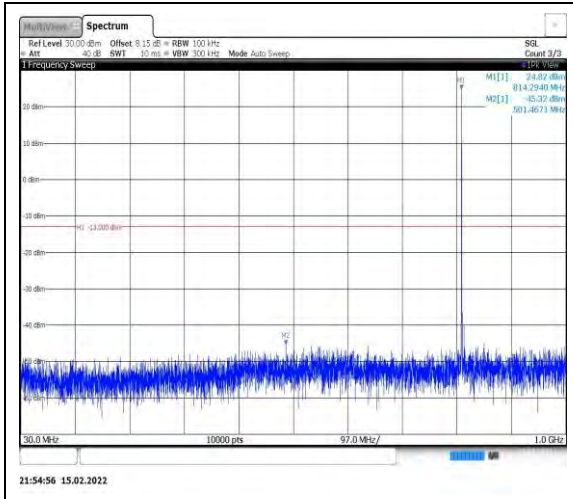

Band26-5MHz-16QAM-26715-1RB#0-
Range1:30~1000MHz