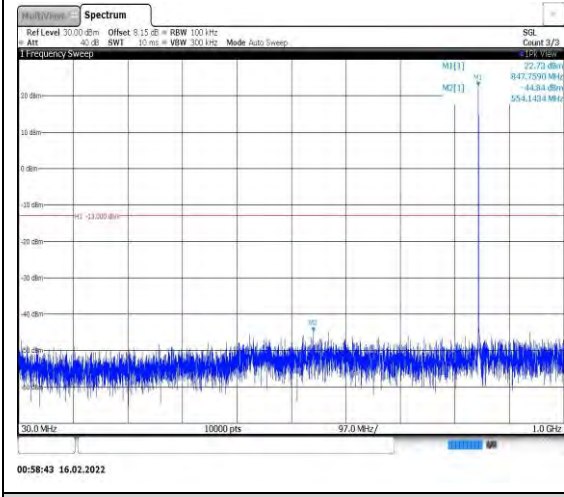

Band26-1.4MHz-16QAM-27033-1RB#0-
Range1:30~1000MHz