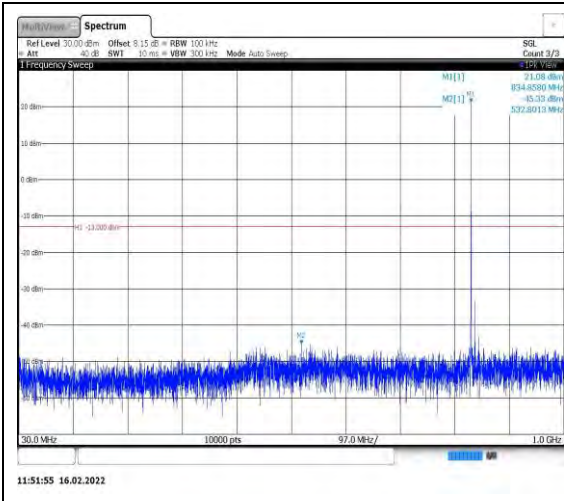

Band26-15MHz-16QAM-26965-1RB#0-
Range1:30~1000MHz