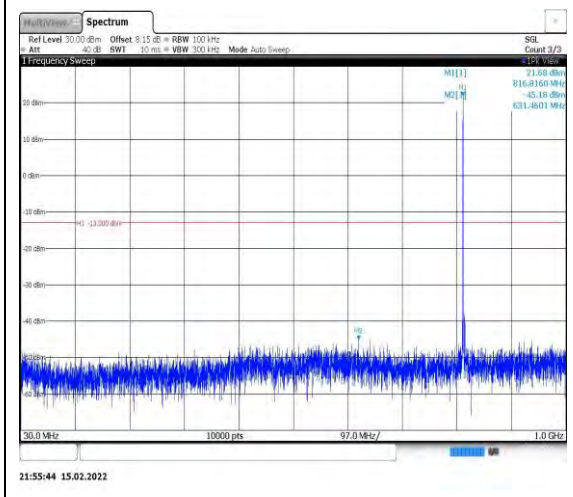

Band26-5MHz-16QAM-26740-1RB#0-
Range1:30~1000MHz