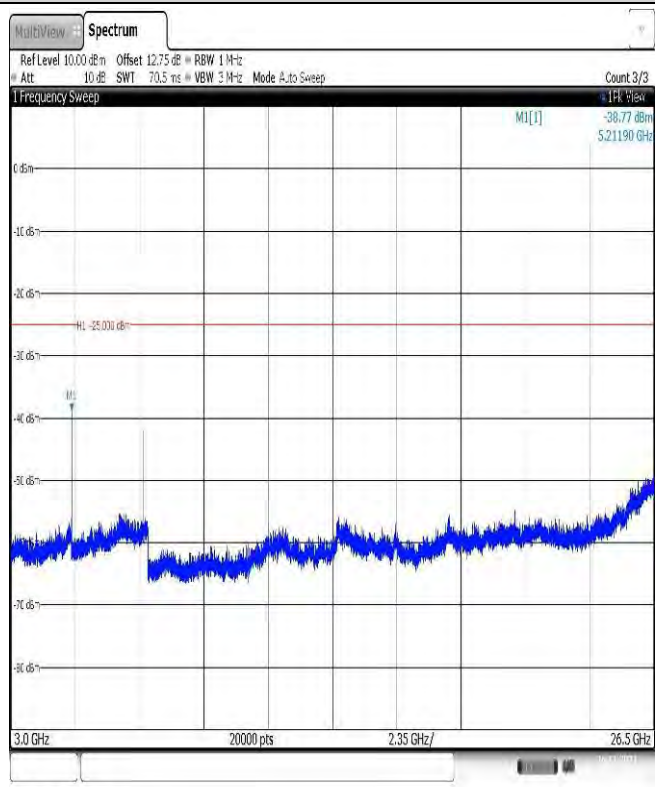

Band38-20MHz-QPSK-37850-1RB#0-Range1:30~1000MHz