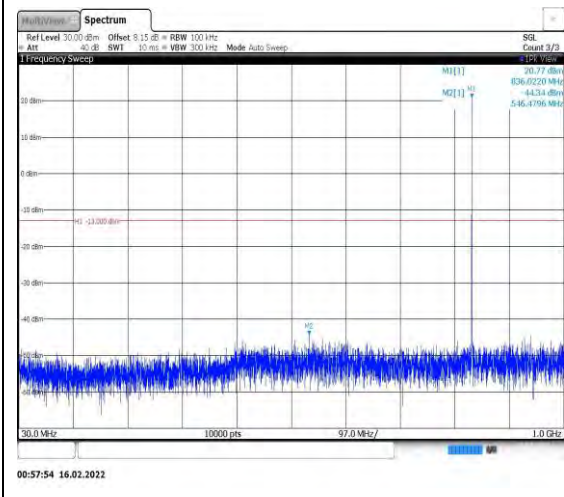

Band26-1.4MHz-16QAM-26915-1RB#0-
Range1:30~1000MHz