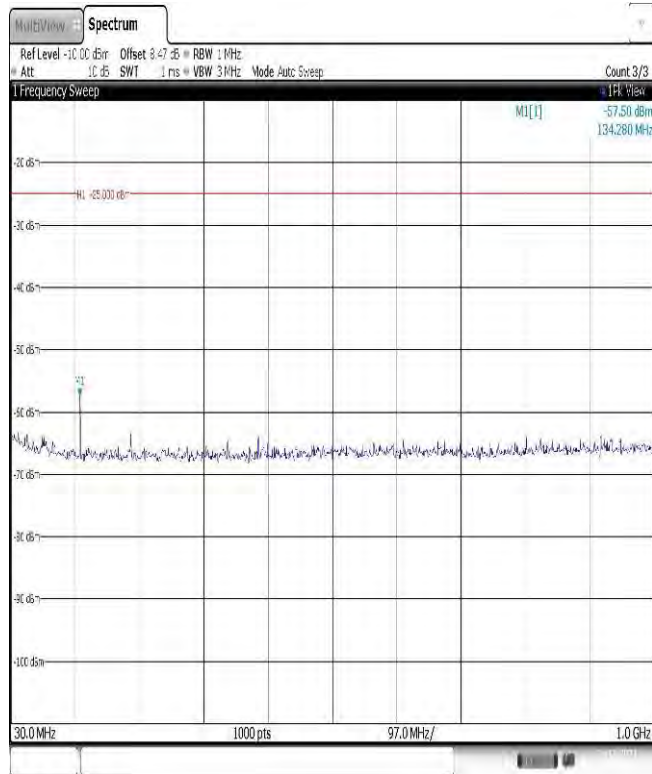

Band38-10MHz-16QAM-38200-1RB#0-Range1:30~1000MHz

00:02:26 16.11.2021

Band38-10MHz-16QAM-38200-1RB#0-Range2:1000~3000MHz