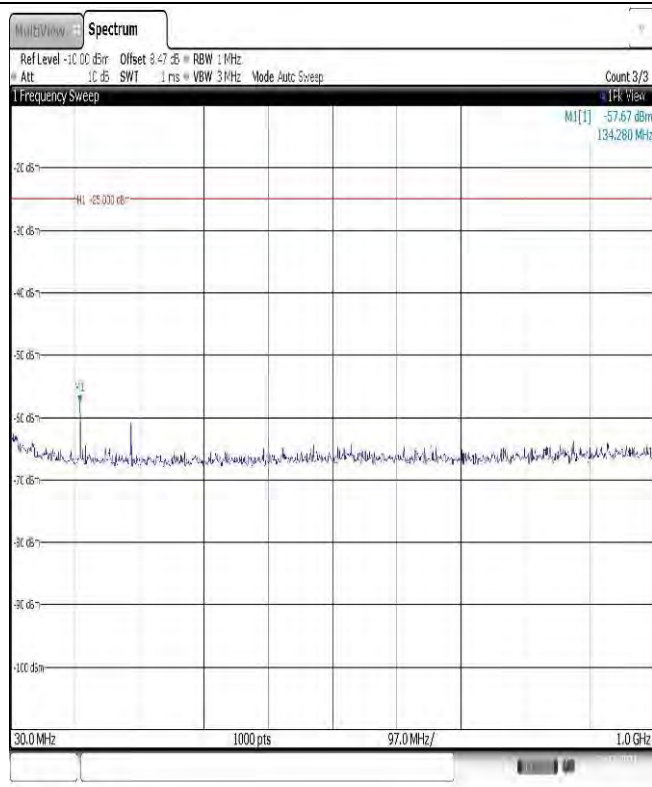

14:16:49 16.11.2021