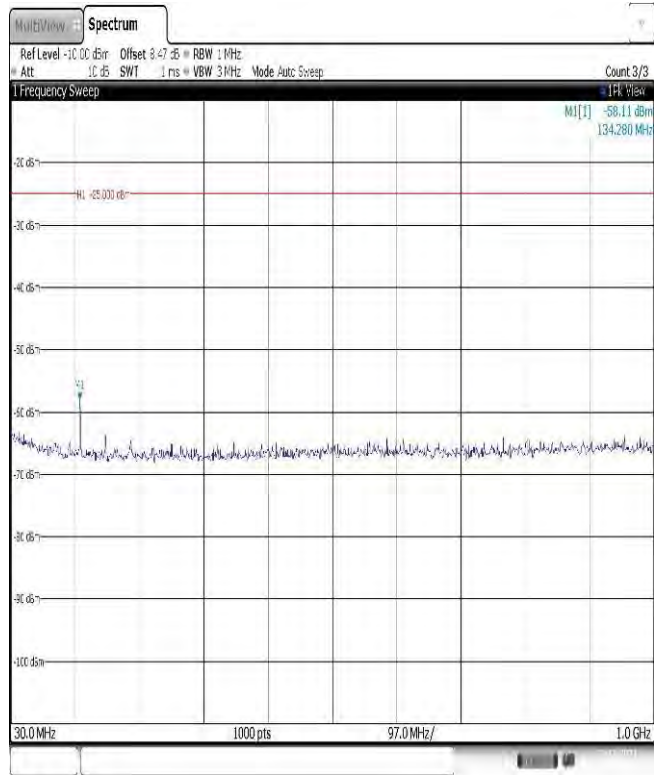

Band26-15MHz-16QAM-26915-1RB#0-  
Range2:1000~10000MHz

Band26-15MHz-16QAM-26965-1RB#0-  
Range1:30~1000MHz

Band26-15MHz-16QAM-26965-1RB#0-  
Range2:1000~10000MHz

Band38-5MHz-QPSK-37775-1RB#0-Range1:30~1000MHz