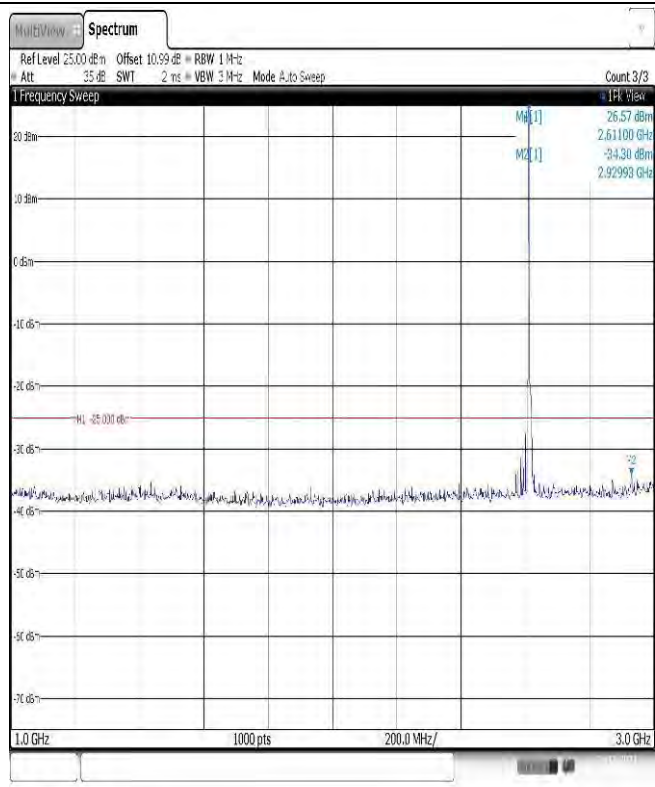

Band38-10MHz-16QAM-38200-1RB#0-Range3:3000~26500MHz