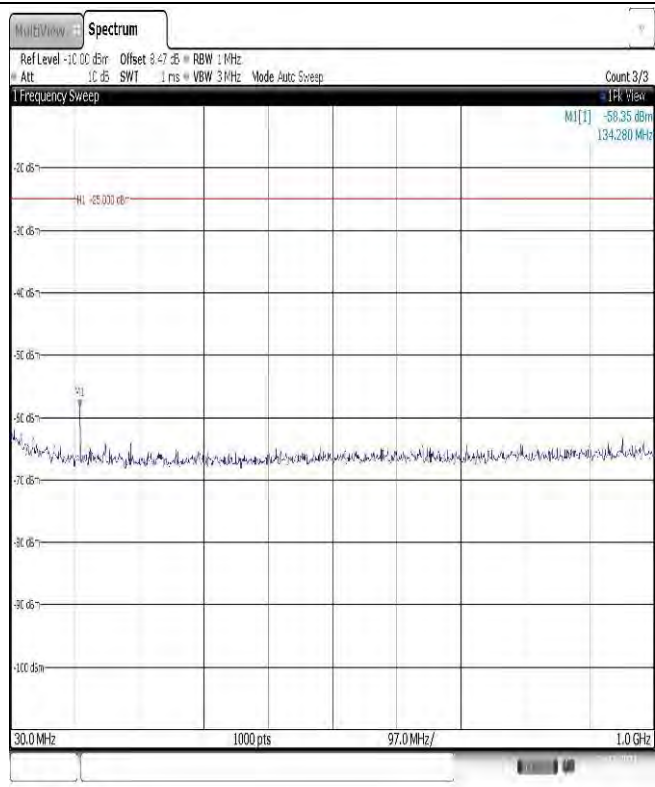

00:01:43 16.11.2021

Band38-10MHz-16QAM-38200-1RB#0-Range1:30~1000MHz

00:02:26 16.11.2021

Band38-10MHz-16QAM-38200-1RB#0-Range2:1000~3000MHz

Band38-10MHz-16QAM-38200-1RB#0-Range3:3000~26500MHz

Band38-15MHz-QPSK-37825-1RB#0-Range1:30~1000MHz