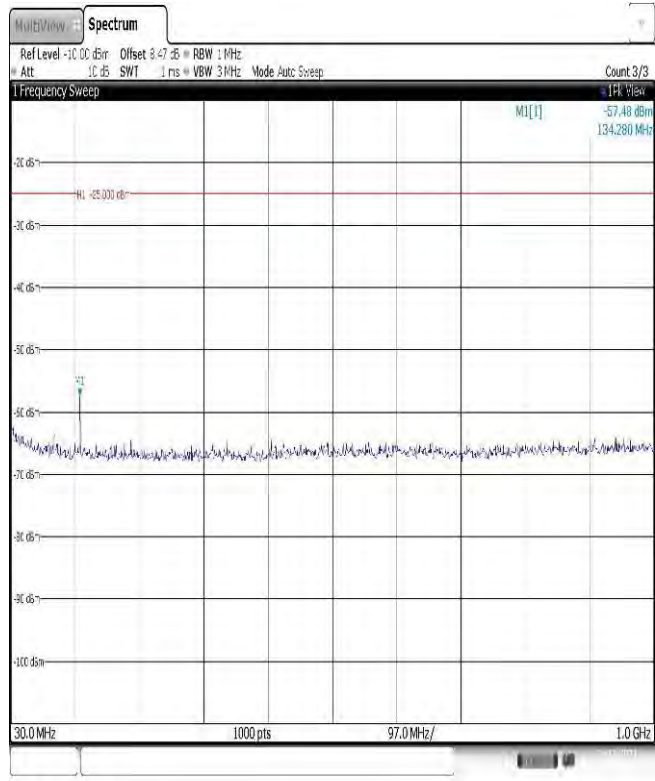

Band38-15MHz-16QAM-38175-1RB#0-Range1:30~1000MHz

13:46:19 16.11.2021

Band38-15MHz-16QAM-38175-1RB#0-Range2:1000~3000MHz