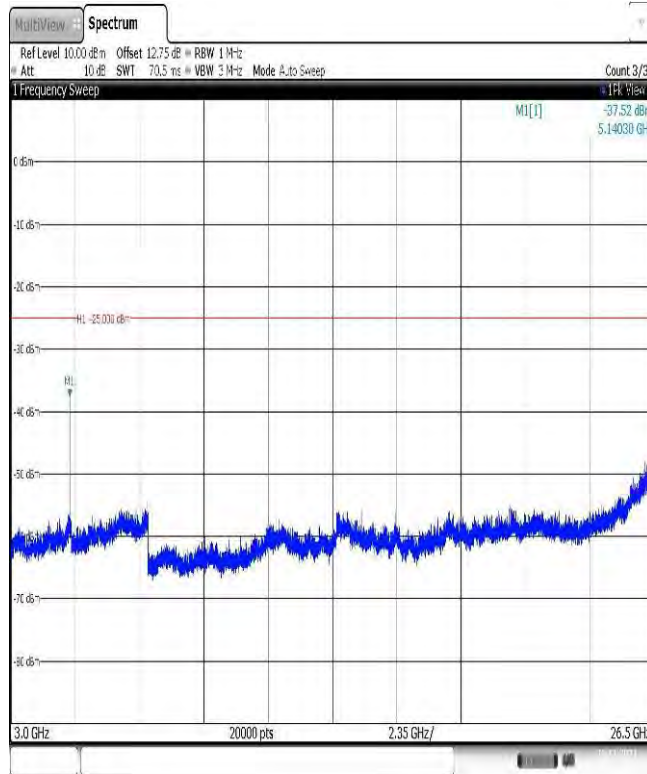

Band38-5MHz-QPSK-37775-1RB#0-Range3:3000~26500MHz