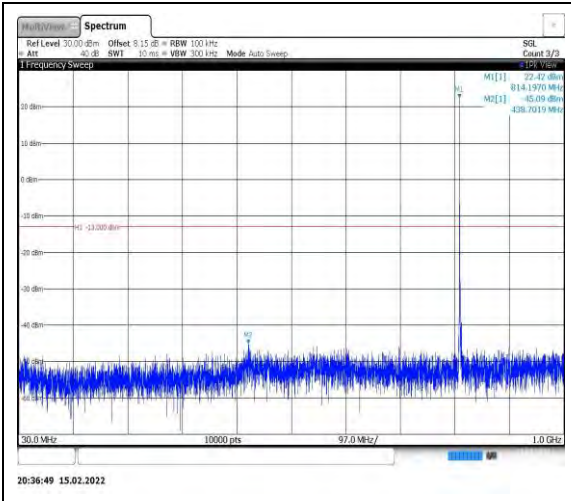

Band26-3MHz-QPSK-26705-1RB#0-
Range1:30~1000MHz