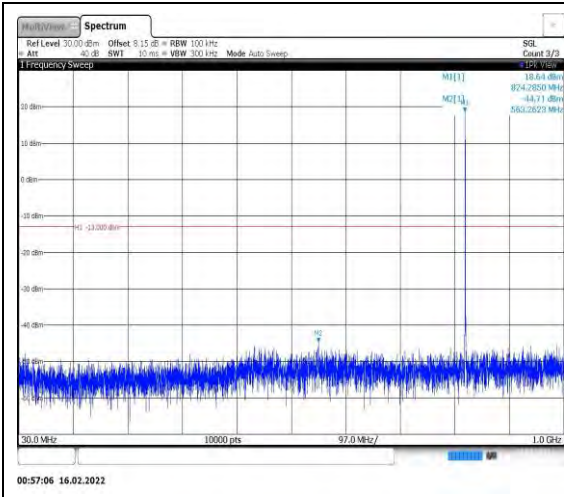

Band26-1.4MHz-16QAM-26797-1RB#0-
Range1:30~1000MHz