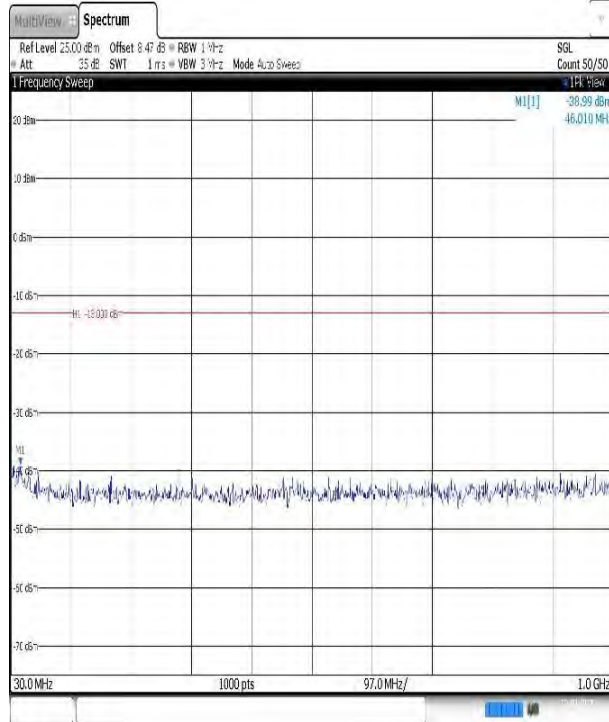

Test Graphs

Band2-1.4MHz-QPSK-18607-1RB#0-Range1:30~1000MHz