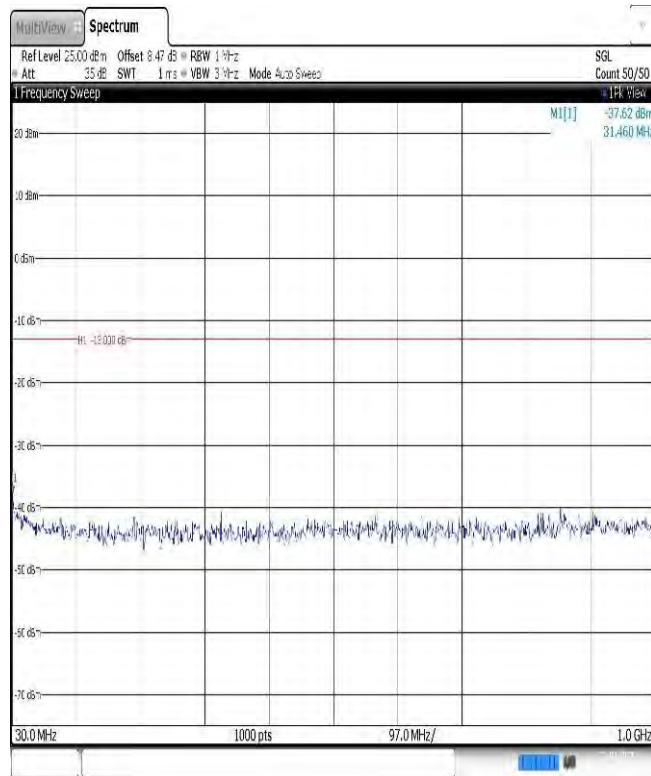

Band2-1.4MHz-16QAM-18607-1RB#0-Range1:30~1000MHz