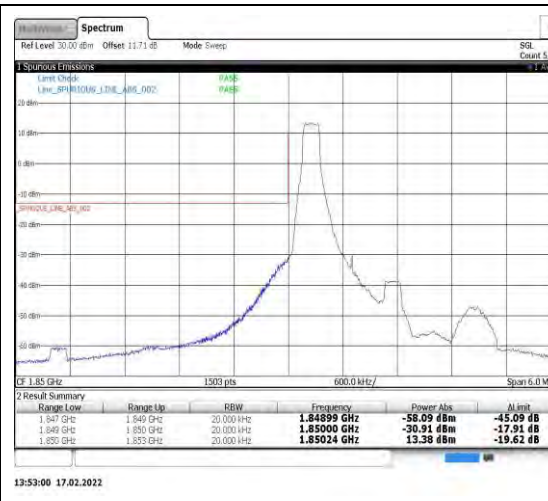

Band17-10MHz-QPSK-23800-1RB#49

Band17-10MHz-QPSK-23800-50RB#0

Band17-10MHz-16QAM-23780-1RB#0

Band25-1.4MHz-QPSK-26683-6RB#0

Band25-1.4MHz-16QAM-26047-1RB#0

Band25-1.4MHz-16QAM-26047-6RB#0

Band25-1.4MHz-16QAM-26683-1RB#5