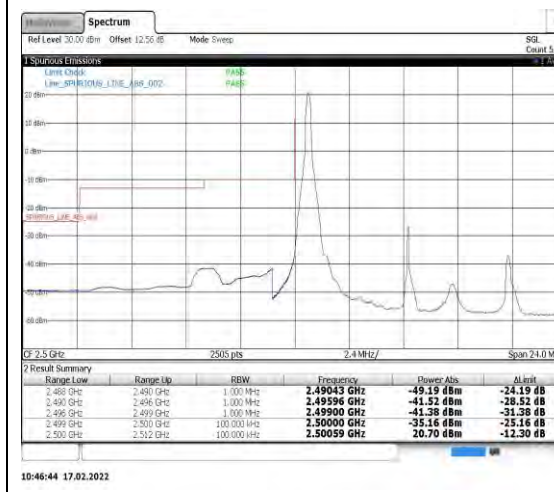

Band7-10MHz-QPSK-21400-1RB#49

Band7-10MHz-16QAM-20800-1RB#0