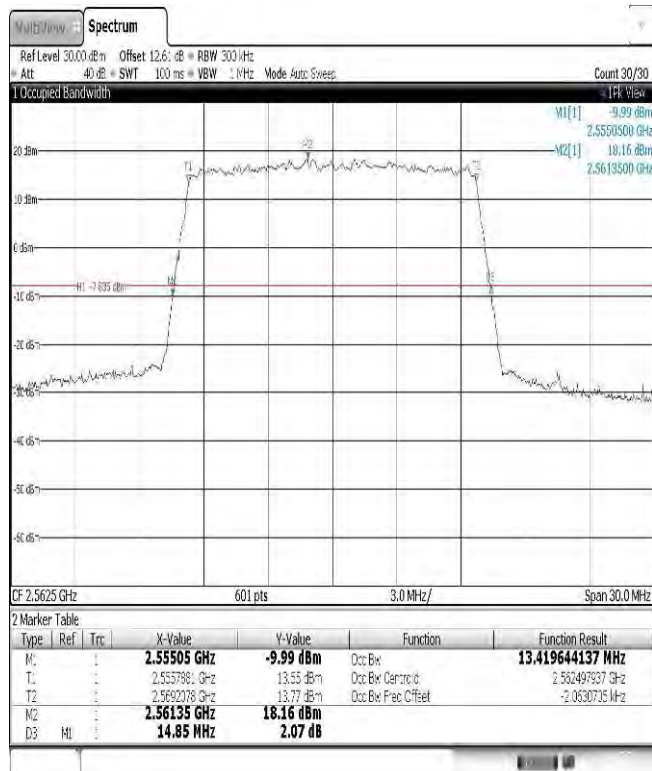

Band7-15MHz-QPSK-21375-75RB#0

09:17:03 25.08.2021

Band7-15MHz-16QAM-20825-75RB#0