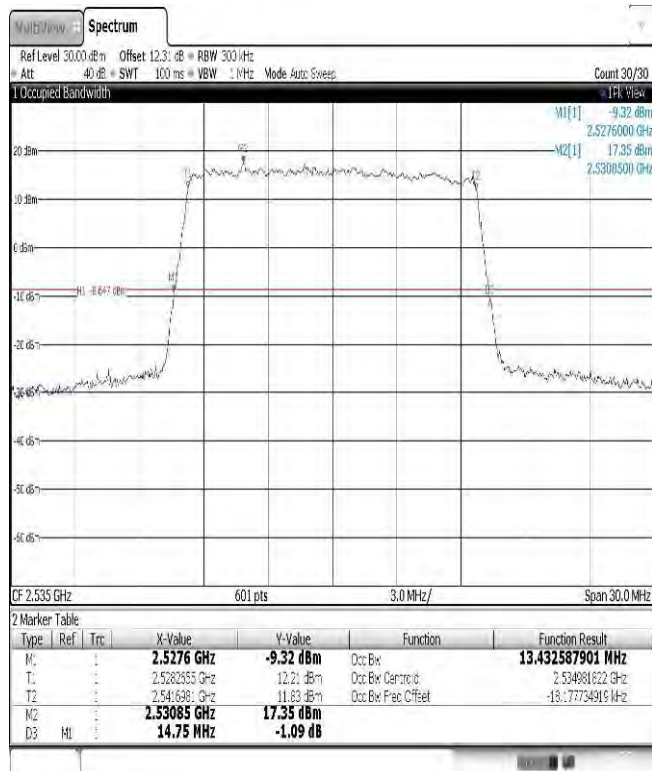

Band7-15MHz-QPSK-21375-75RB#0

09:17:03 25.08.2021

Band7-15MHz-16QAM-20825-75RB#0

09:16:18 25.08.2021

Band7-15MHz-16QAM-21100-75RB#0

09:16:47 25.08.2021

Band7-15MHz-16QAM-21375-75RB#0

09:17:16 25.08.2021