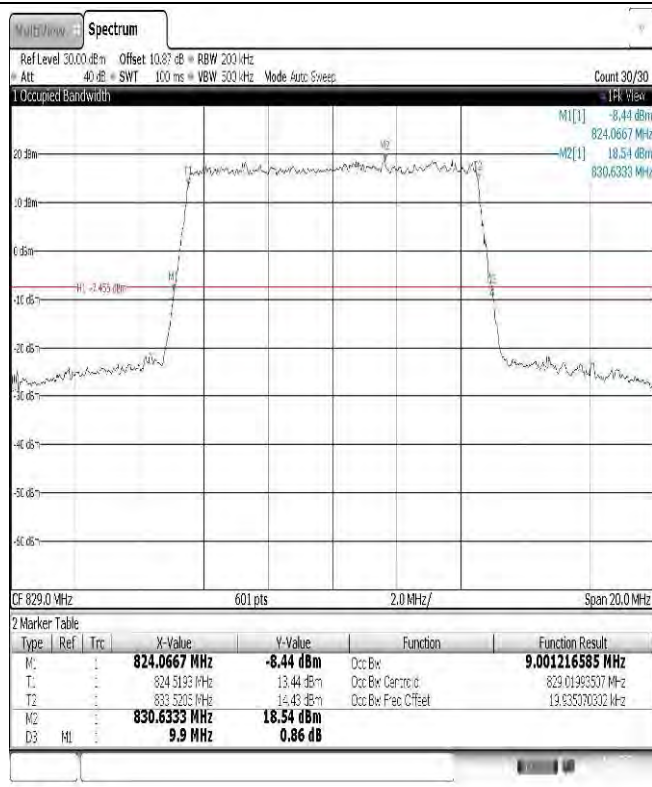

Band5-10MHz-16QAM-20525-50RB#0

Band5-10MHz-16QAM-20600-50RB#0