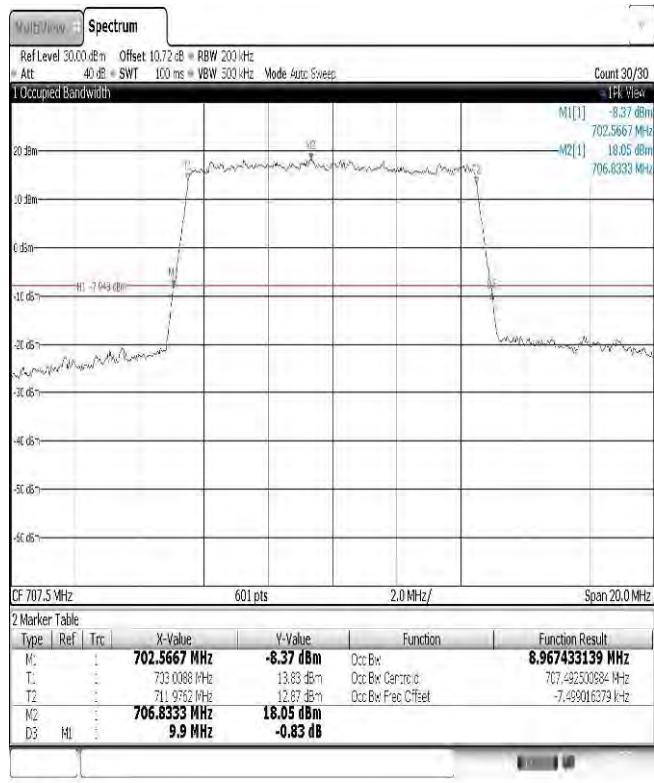

Band12-10MHz-16QAM-23095-50RB#0

11:31:57 25.08.2021

Band12-10MHz-16QAM-23130-50RB#0