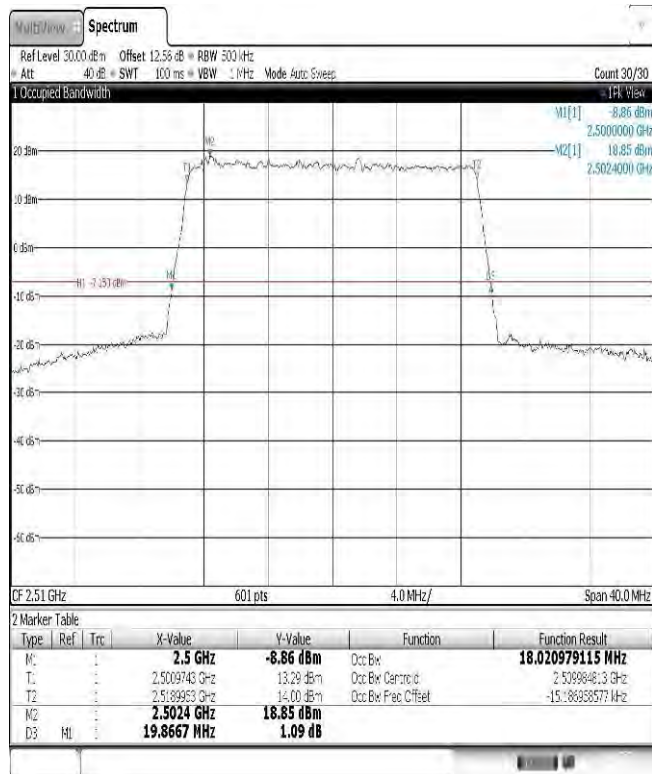

Band7-20MHz-QPSK-20850-100RB#0

09:45:03 25.08.2021

Band7-20MHz-QPSK-21100-100RB#0