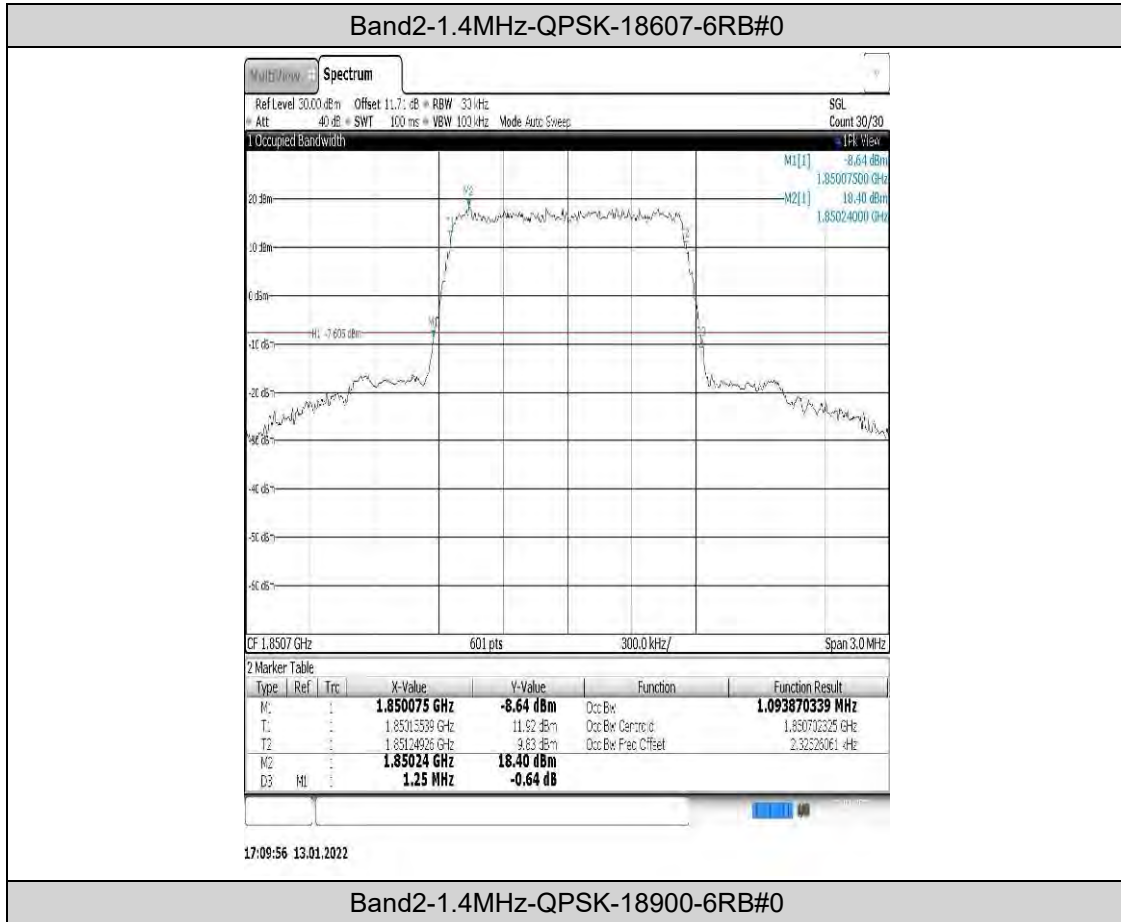

Test Graphs