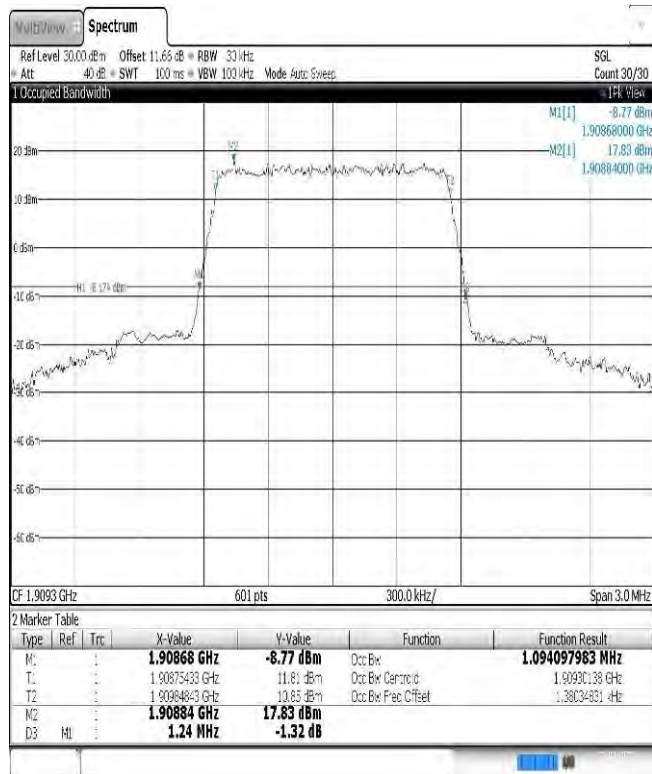

Band2-1.4MHz-QPSK-19193-6RB#0

17:10:55 13.01.2022

Band2-1.4MHz-16QAM-18607-6RB#0