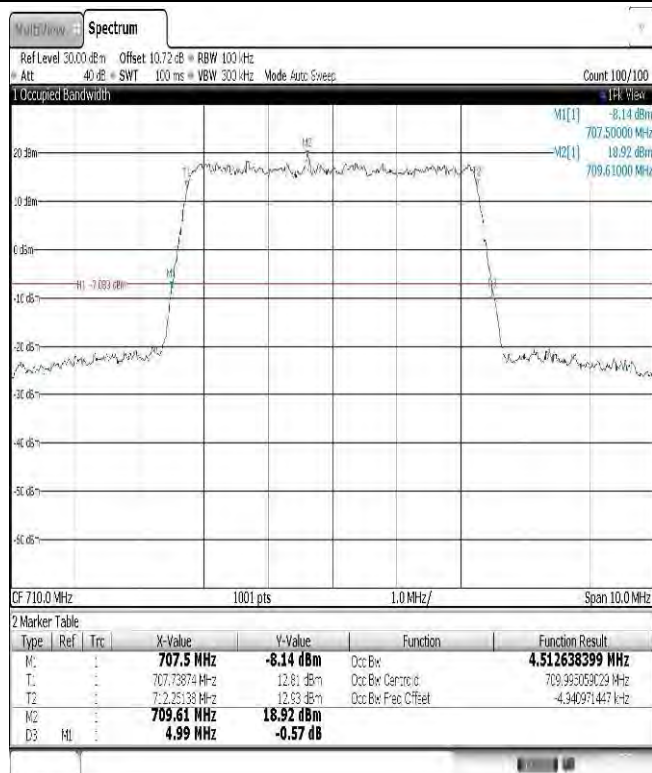

Band17-5MHz-QPSK-23825-25RB#0

15:08:11 25.08.2021

Band17-5MHz-16QAM-23755-25RB#0

15:07:07 25.08.2021

Band17-5MHz-16QAM-23790-25RB#0

15:07:49 25.08.2021

Band17-5MHz-16QAM-23825-25RB#0