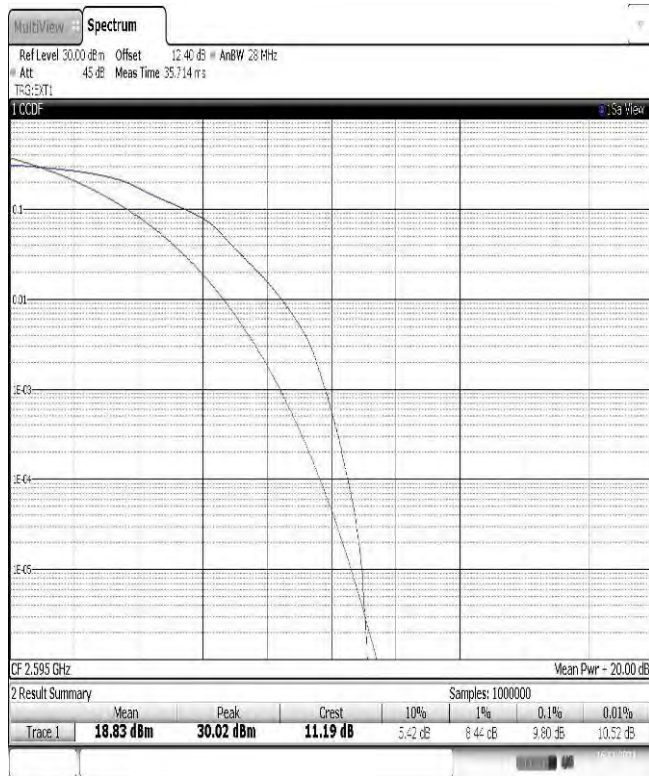

13:58:58 16.11.2021

Band38-15MHz-16QAM-37825-1RB#0

13:57:00 16.11.2021

Band38-15MHz-16QAM-37825-75RB#0

13:57:25 16.11.2021

Band38-15MHz-16QAM-38000-1RB#0

13:57:53 16.11.2021

Band38-15MHz-16QAM-38000-75RB#0