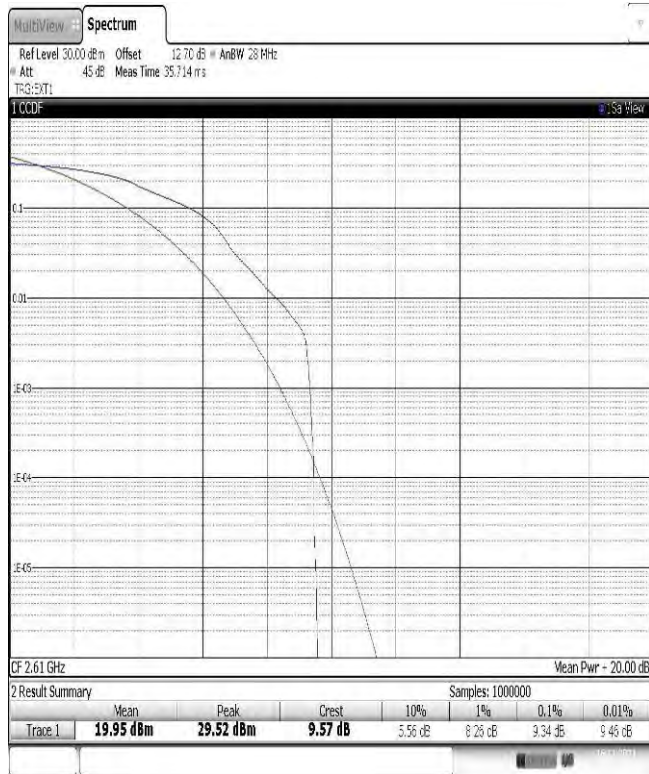

Band38-20MHz-16QAM-38150-1RB#0

14:32:07 16.11.2021

Band38-20MHz-16QAM-38150-100RB#0