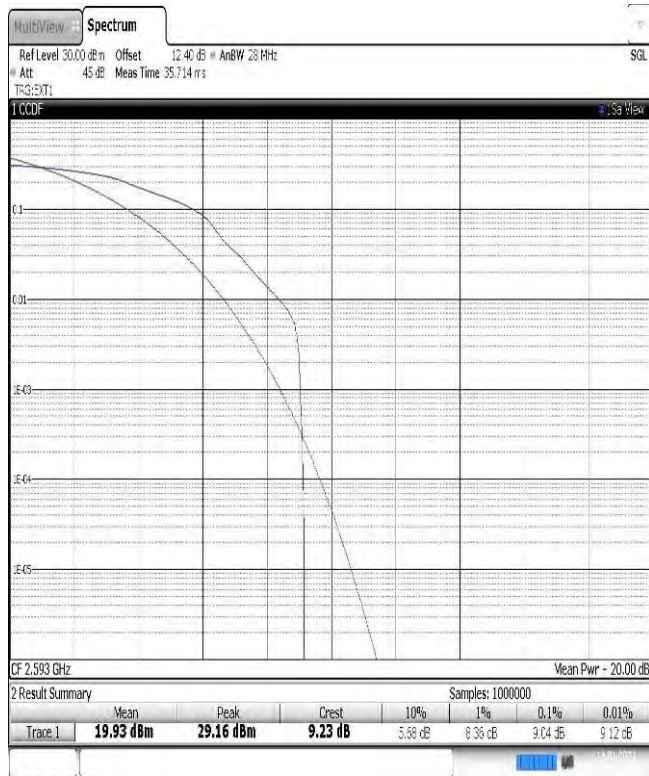

11:45:43 14.01.2022

Band41-15MHz-16QAM-39725-1RB#0

11:44:05 14.01.2022

Band41-15MHz-16QAM-39725-75RB#0

11:44:26 14.01.2022

Band41-15MHz-16QAM-40620-1RB#0

11:44:49 14.01.2022

Band41-15MHz-16QAM-40620-75RB#0