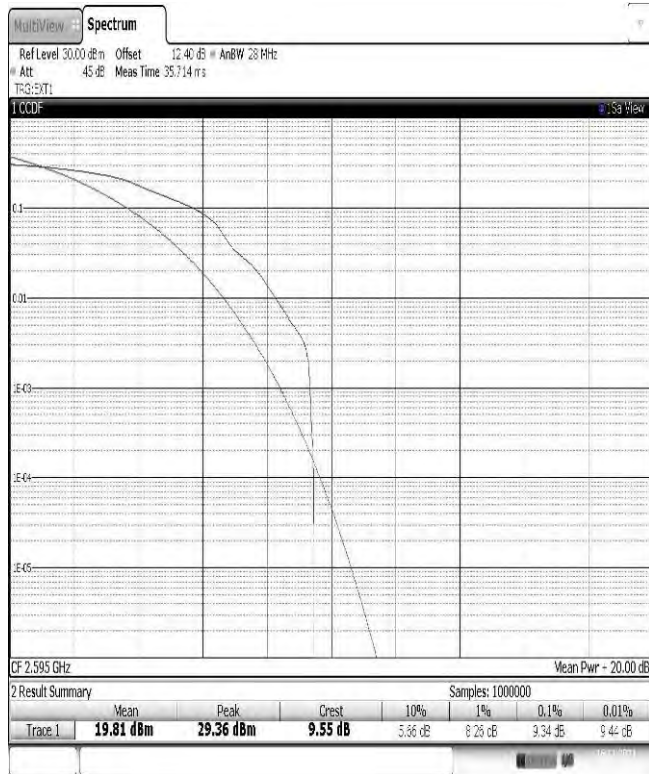

13:58:58 16.11.2021

Band38-15MHz-16QAM-37825-1RB#0

13:57:00 16.11.2021

Band38-15MHz-16QAM-37825-75RB#0

13:57:25 16.11.2021

Band38-15MHz-16QAM-38000-1RB#0

13:57:53 16.11.2021

Band38-15MHz-16QAM-38000-75RB#0