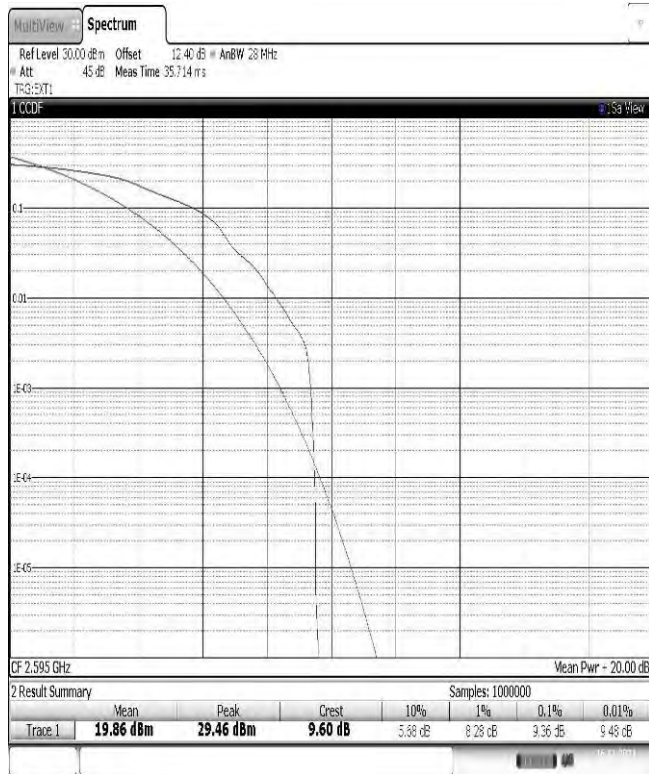

13:29:32 16.11.2021

Band38-10MHz-16QAM-37800-1RB#0

13:27:36 16.11.2021

Band38-10MHz-16QAM-37800-50RB#0

13:28:01 16.11.2021

Band38-10MHz-16QAM-38000-1RB#0

13:28:28 16.11.2021

Band38-10MHz-16QAM-38000-50RB#0