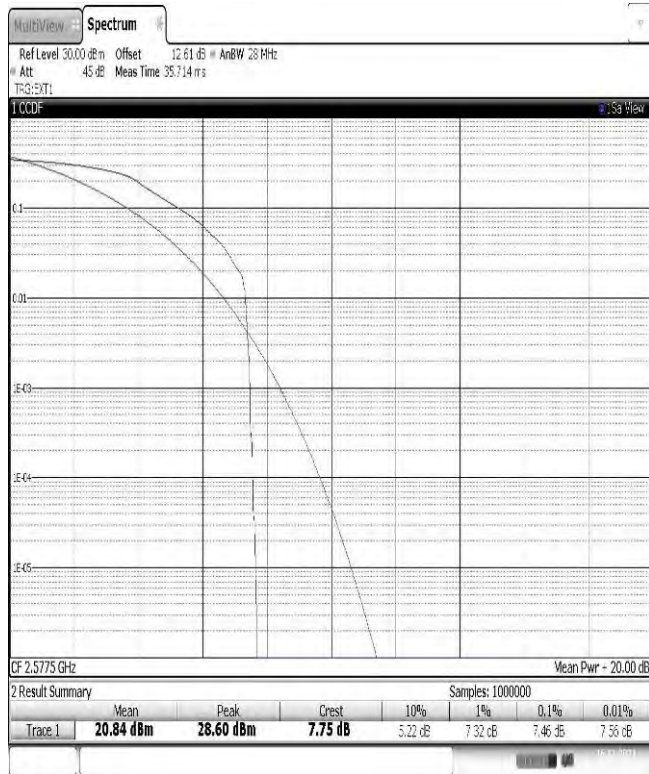

13:28:53 16.11.2021

Band38-10MHz-16QAM-38200-1RB#0

13:29:19 16.11.2021

Band38-10MHz-16QAM-38200-50RB#0

13:29:44 16.11.2021

Band38-15MHz-QPSK-37825-1RB#0

13:56:48 16.11.2021

Band38-15MHz-QPSK-37825-75RB#0