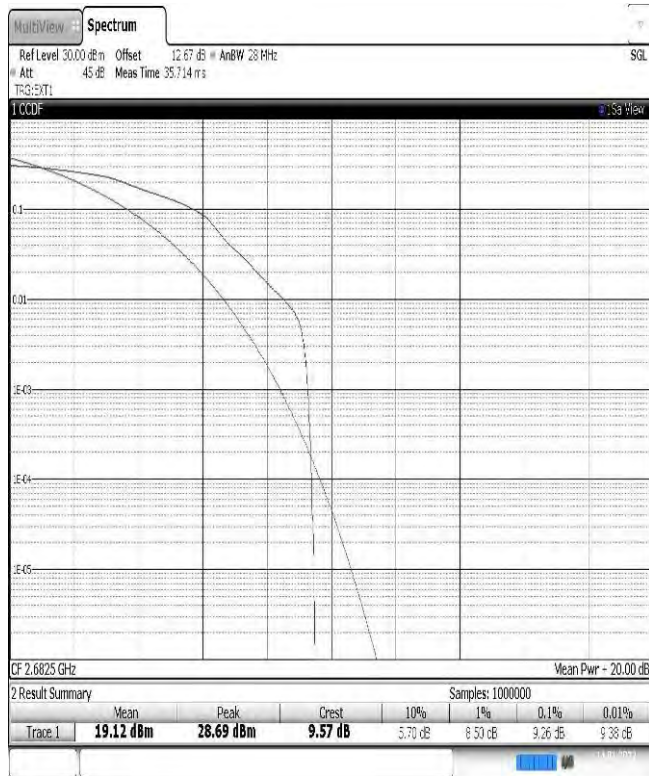

11:45:32 14.01.2022