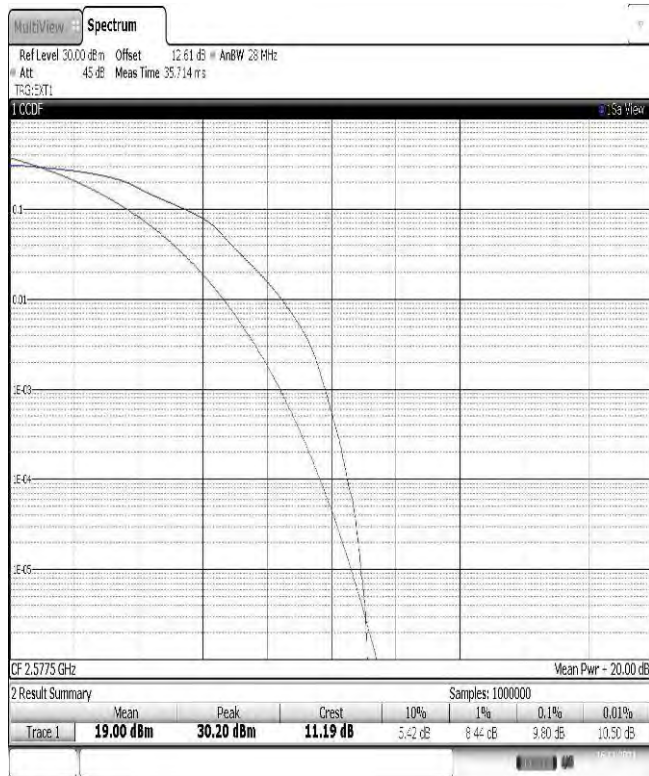

13:57:25 16.11.2021