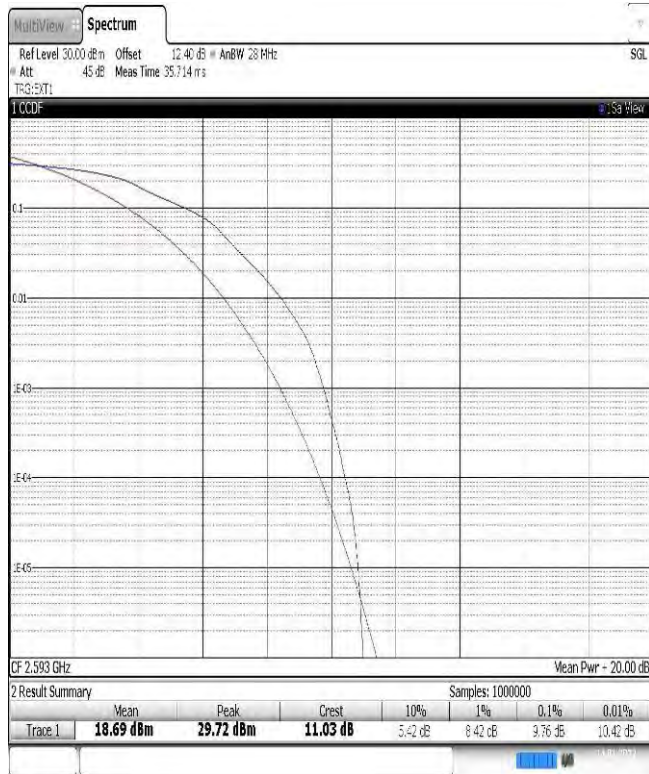

11:45:43 14.01.2022

Band41-15MHz-16QAM-39725-1RB#0

11:44:05 14.01.2022

Band41-15MHz-16QAM-39725-75RB#0

11:44:26 14.01.2022

Band41-15MHz-16QAM-40620-1RB#0

11:44:49 14.01.2022

Band41-15MHz-16QAM-40620-75RB#0