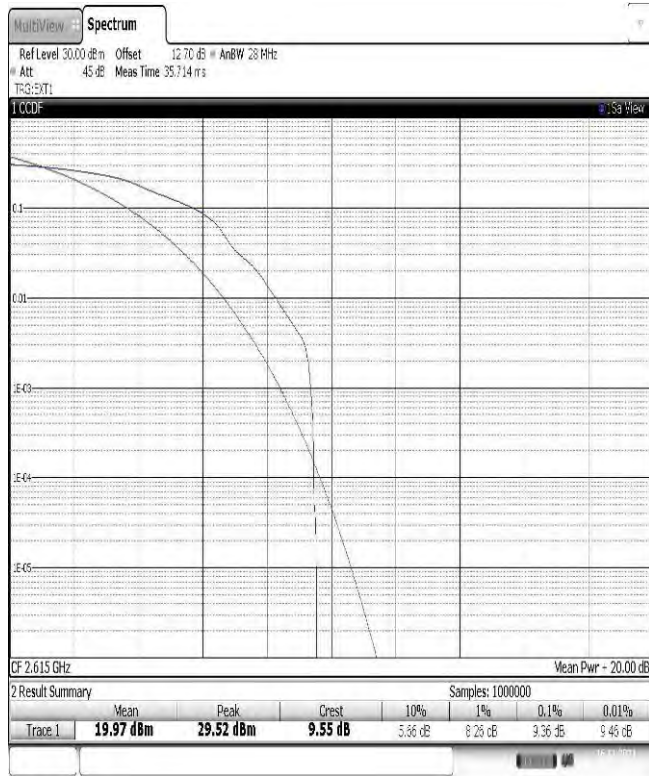

Band38-10MHz-16QAM-38200-1RB#0

13:29:19 16.11.2021

Band38-10MHz-16QAM-38200-50RB#0