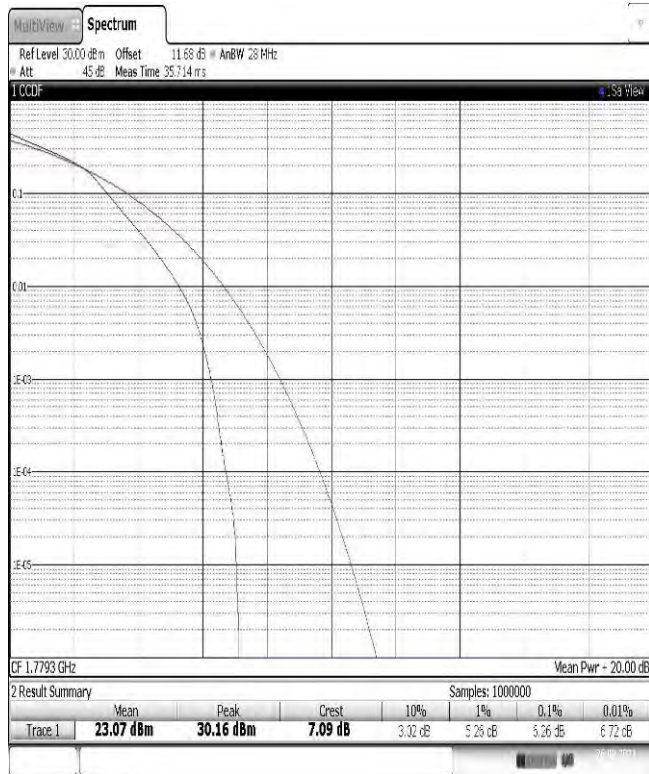

Band66-1.4MHz-16QAM-132665-6RB#0

14:32:43 26.08.2021

Band66-3MHz-QPSK-131987-1RB#0