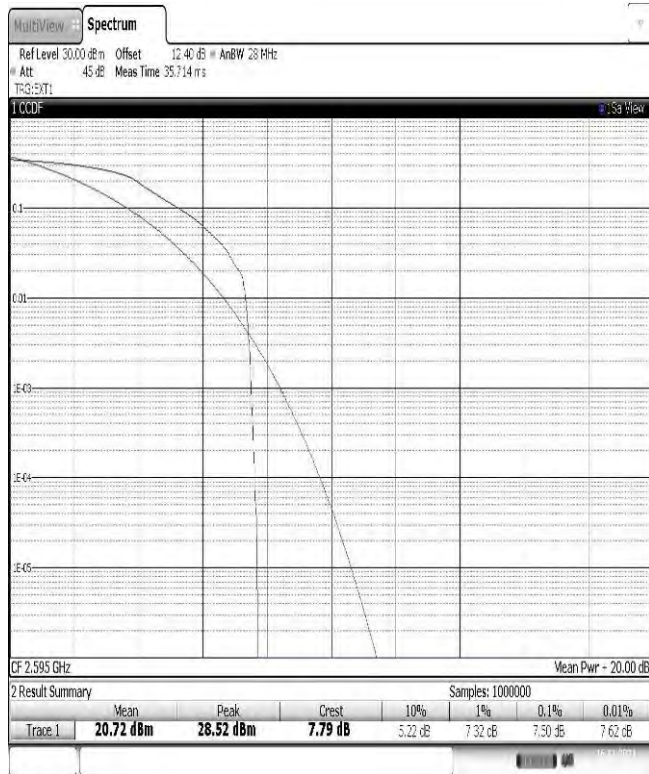

Band38-15MHz-QPSK-38000-1RB#0

13:57:40 16.11.2021

Band38-15MHz-QPSK-38000-75RB#0