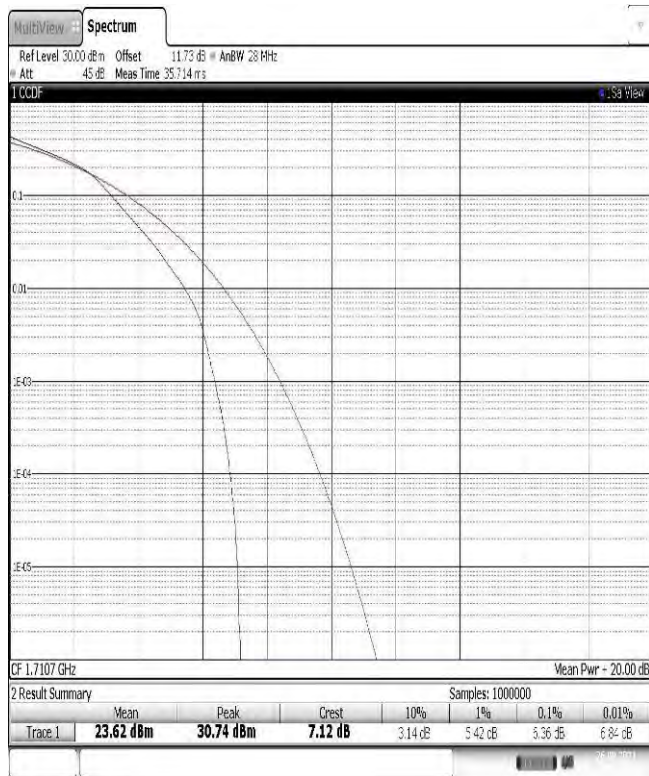

Band66-1.4MHz-16QAM-131979-6RB#0

14:31:04 26.08.2021

Band66-1.4MHz-16QAM-132322-1RB#0