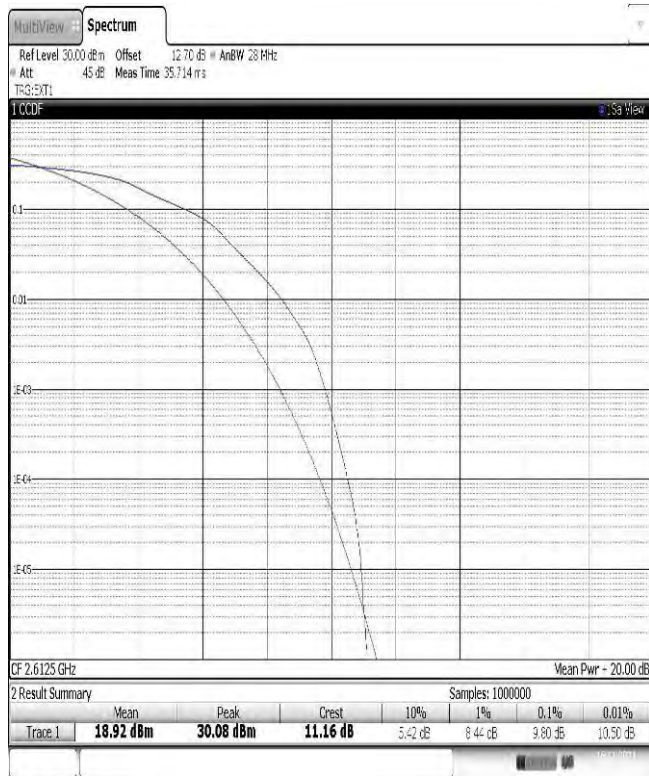

13:59:10 16.11.2021