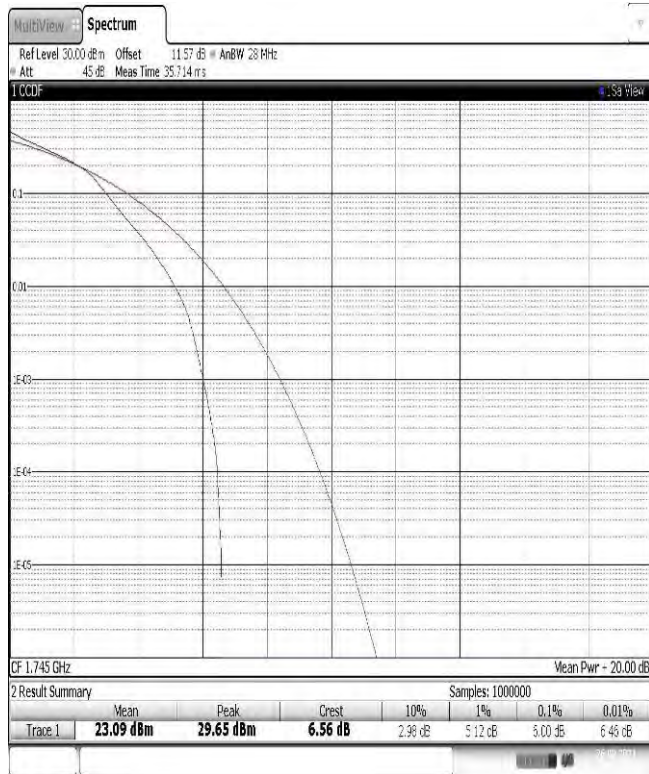

14:32:31 26.08.2021

Band66-1.4MHz-16QAM-131979-1RB#0

14:30:40 26.08.2021

Band66-1.4MHz-16QAM-131979-6RB#0

14:31:04 26.08.2021

Band66-1.4MHz-16QAM-132322-1RB#0

14:31:30 26.08.2021

Band66-1.4MHz-16QAM-132322-6RB#0