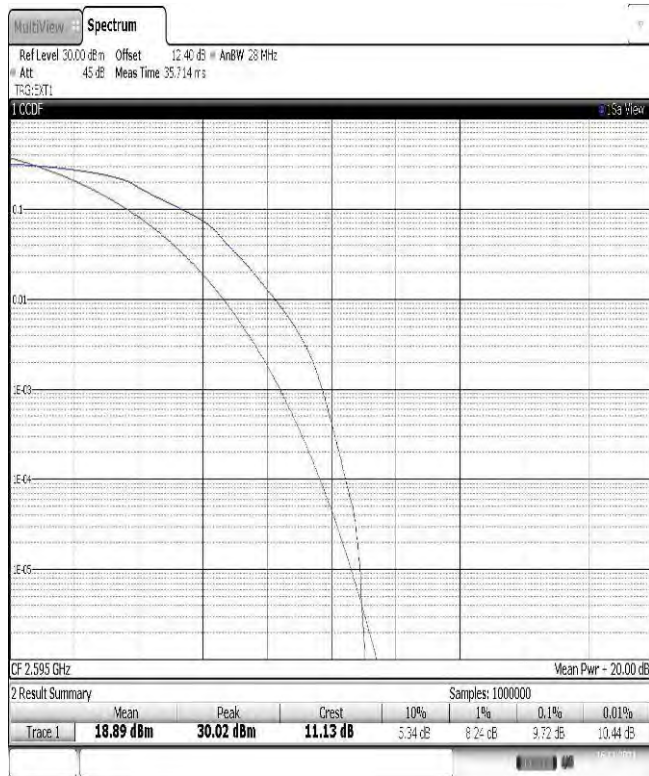

13:29:32 16.11.2021

Band38-10MHz-16QAM-37800-1RB#0

13:27:36 16.11.2021

Band38-10MHz-16QAM-37800-50RB#0

13:28:01 16.11.2021

Band38-10MHz-16QAM-38000-1RB#0

13:28:28 16.11.2021

Band38-10MHz-16QAM-38000-50RB#0