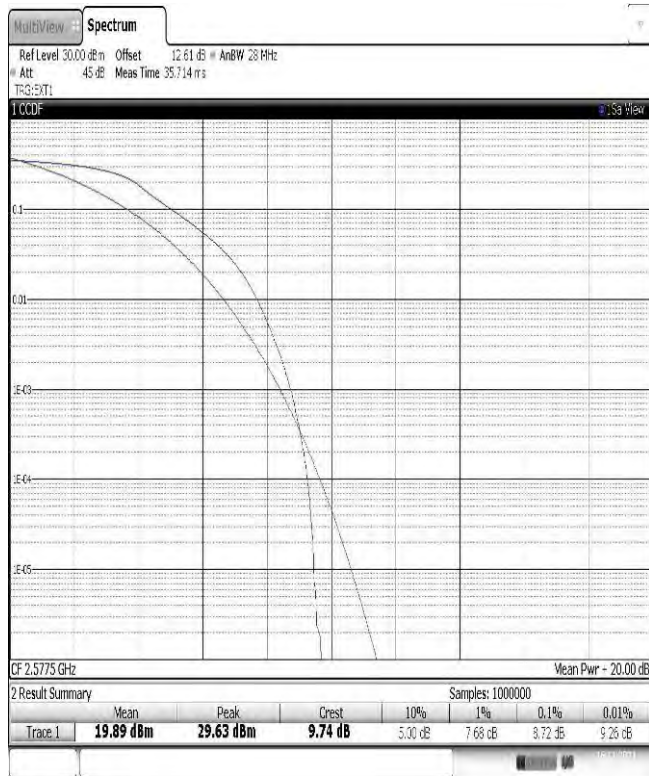

13:28:53 16.11.2021

Band38-10MHz-16QAM-38200-1RB#0

13:29:19 16.11.2021

Band38-10MHz-16QAM-38200-50RB#0

13:29:44 16.11.2021

Band38-15MHz-QPSK-37825-1RB#0

13:56:48 16.11.2021

Band38-15MHz-QPSK-37825-75RB#0