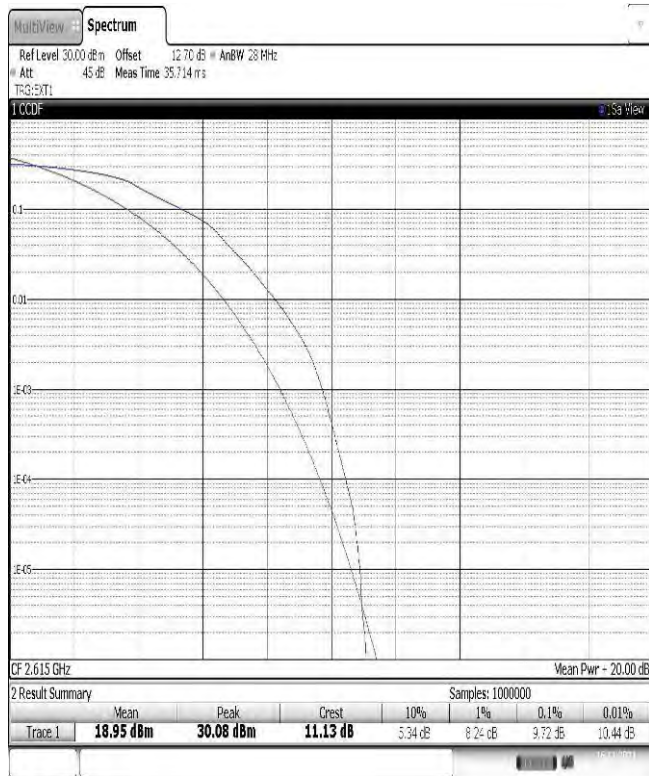

13:29:44 16.11.2021