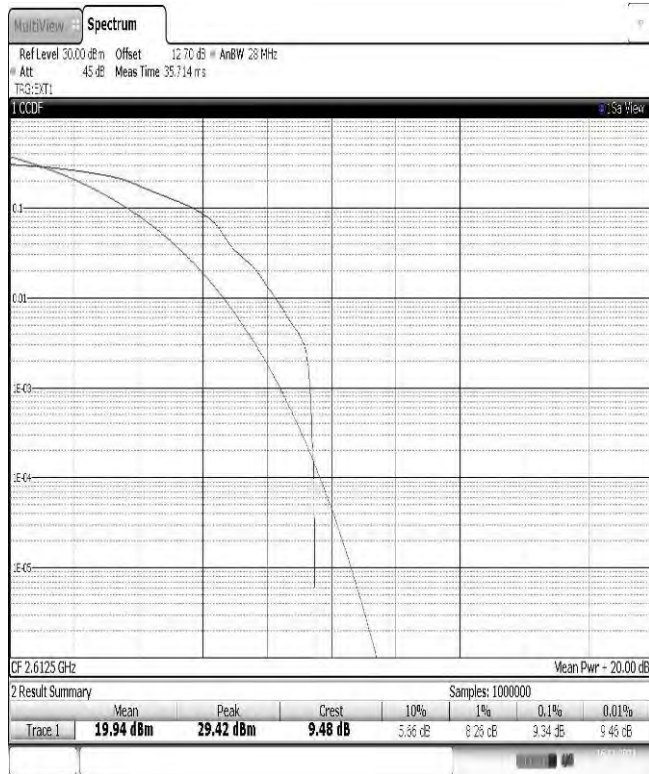

Band38-15MHz-16QAM-38175-1RB#0

13:58:45 16.11.2021

Band38-15MHz-16QAM-38175-75RB#0