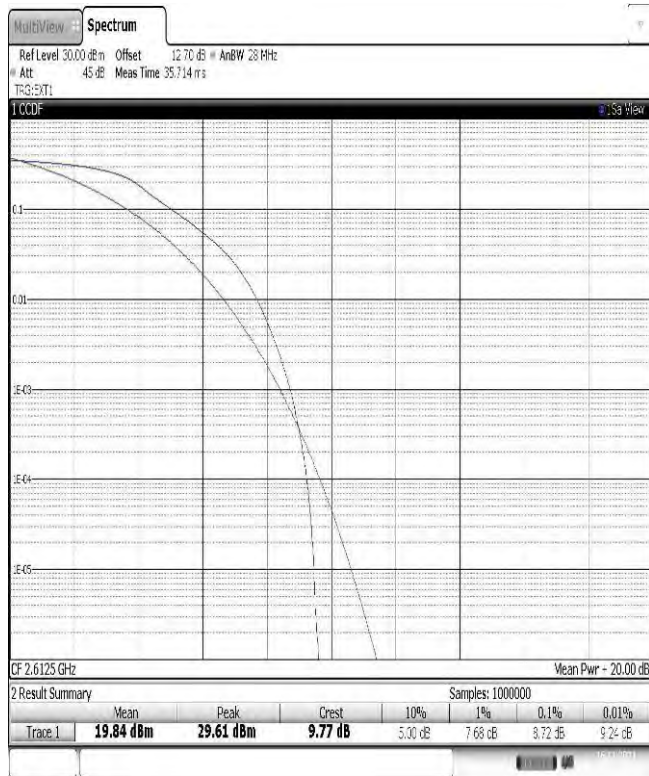

13:57:13 16.11.2021

Band38-15MHz-QPSK-38000-1RB#0

13:57:40 16.11.2021

Band38-15MHz-QPSK-38000-75RB#0

13:58:05 16.11.2021

Band38-15MHz-QPSK-38175-1RB#0

13:58:33 16.11.2021

Band38-15MHz-QPSK-38175-75RB#0