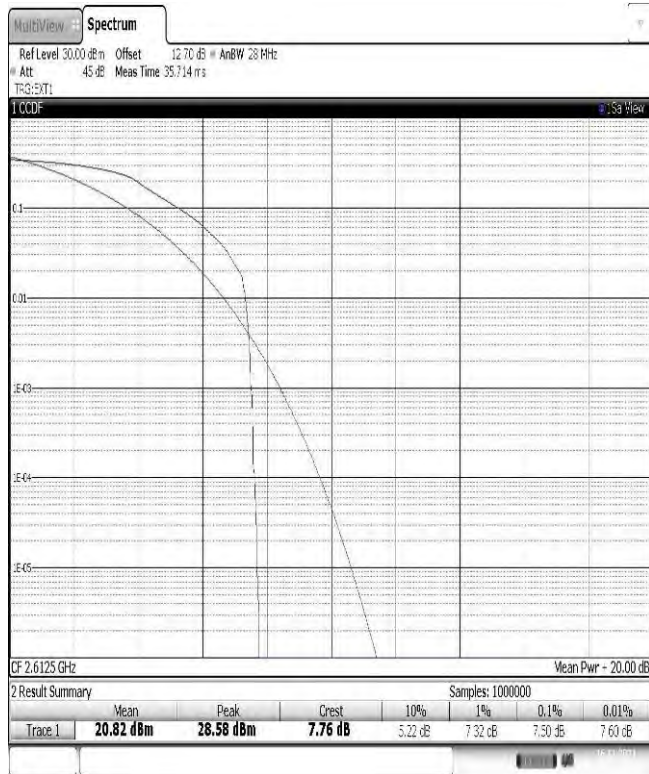

13:57:13 16.11.2021

Band38-15MHz-QPSK-38000-1RB#0

13:57:40 16.11.2021

Band38-15MHz-QPSK-38000-75RB#0

13:58:05 16.11.2021

Band38-15MHz-QPSK-38175-1RB#0

13:58:33 16.11.2021

Band38-15MHz-QPSK-38175-75RB#0