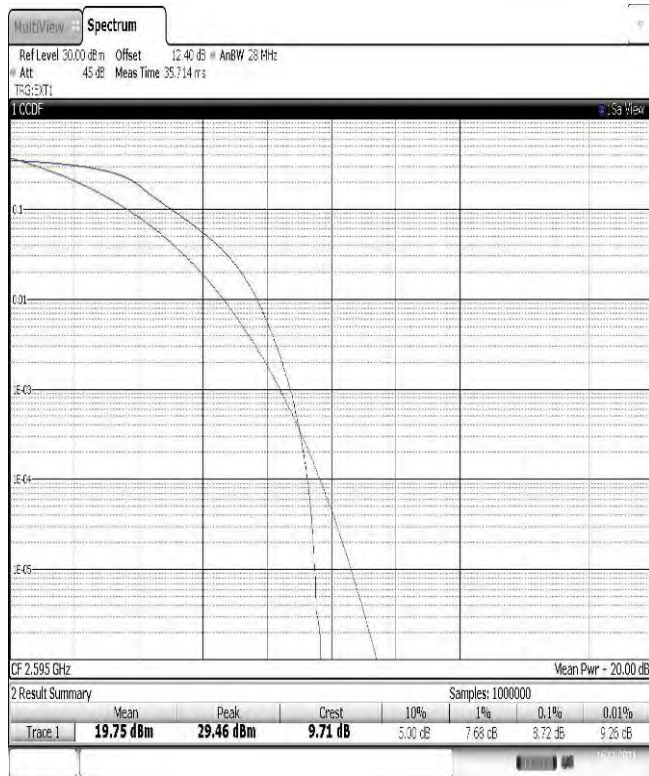

13:58:05 16.11.2021