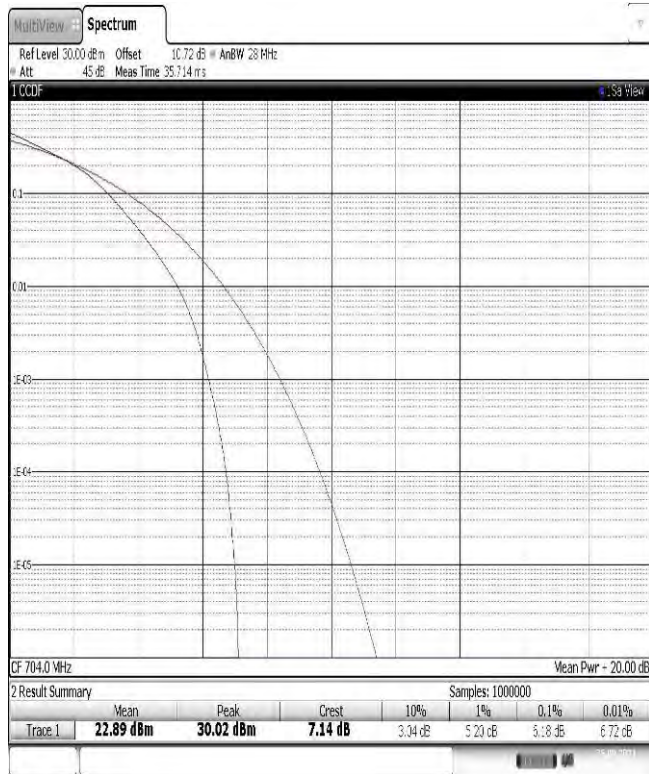

Band12-10MHz-16QAM-23060-50RB#0

11:48:20 25.08.2021

Band12-10MHz-16QAM-23095-1RB#0