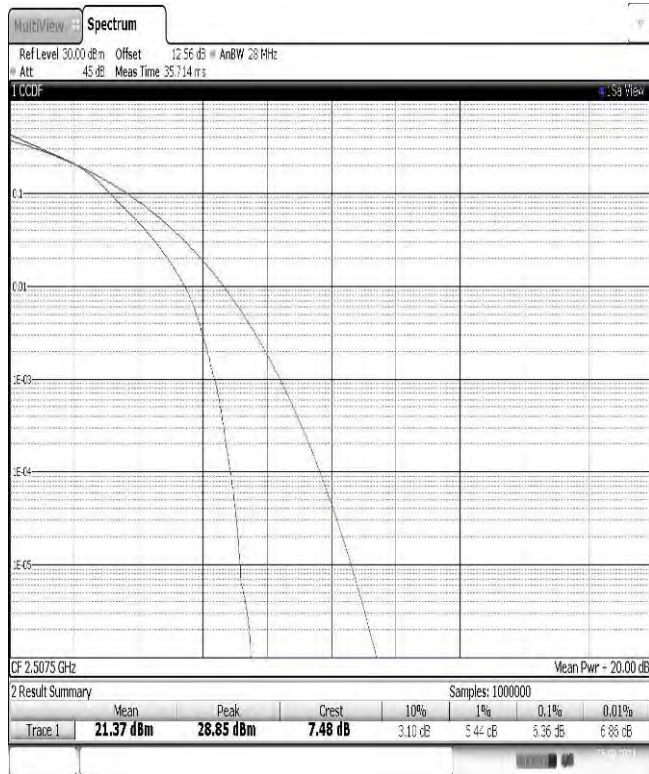

Band7-15MHz-16QAM-20825-75RB#0

09:34:27 25.08.2021

Band7-15MHz-16QAM-21100-1RB#0