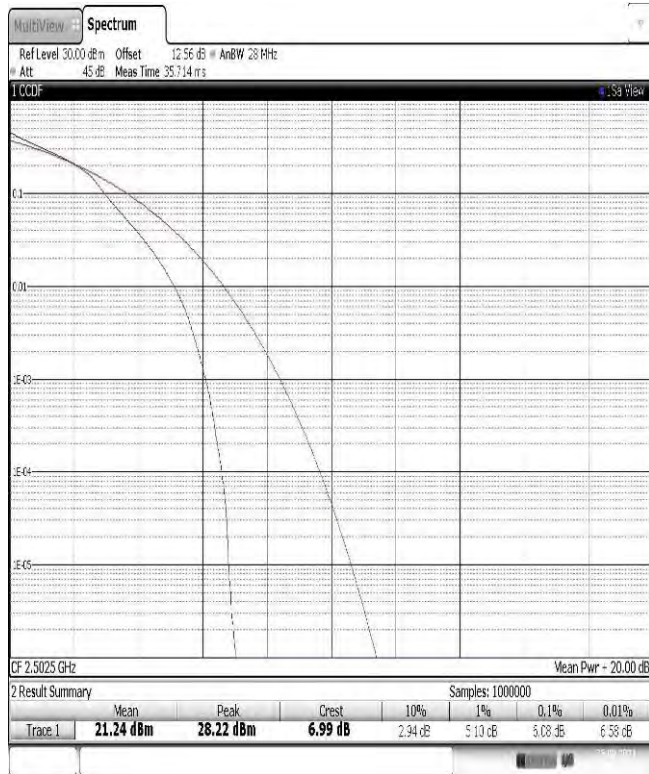

Band7-5MHz-16QAM-20775-25RB#0

08:36:58 25.08.2021

Band7-5MHz-16QAM-21100-1RB#0