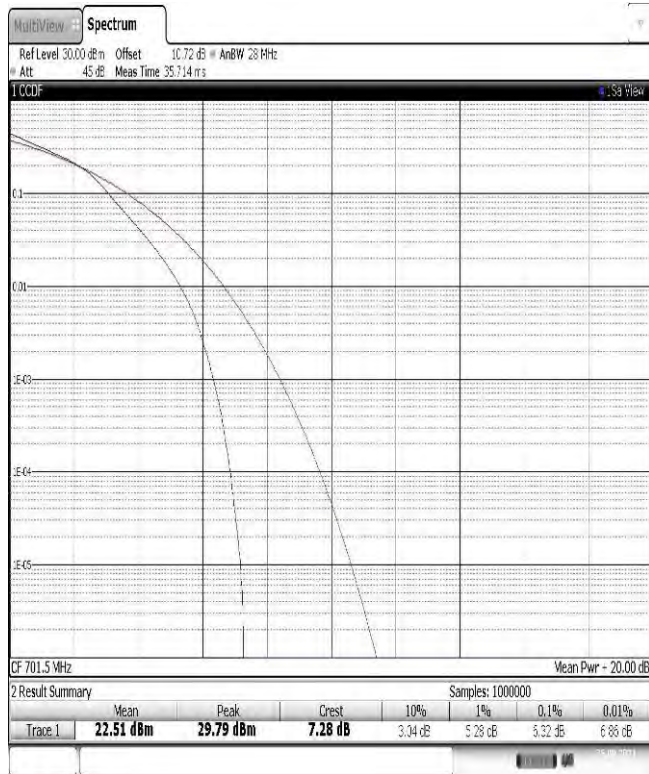

Band12-5MHz-16QAM-23035-25RB#0

11:20:49 25.08.2021

Band12-5MHz-16QAM-23095-1RB#0