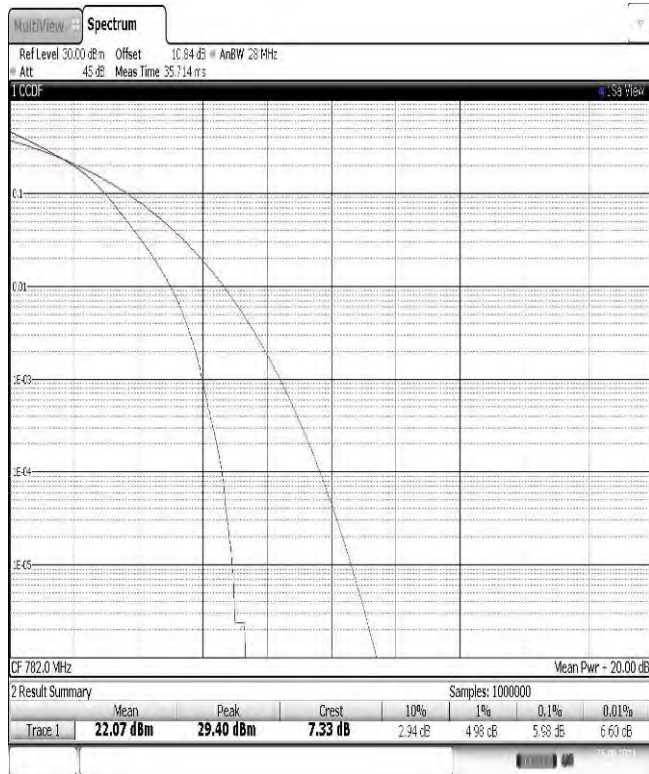

Band13-10MHz-16QAM-23230-50RB#0

13:09:28 25.08.2021

Band17-5MHz-QPSK-23755-1RB#0