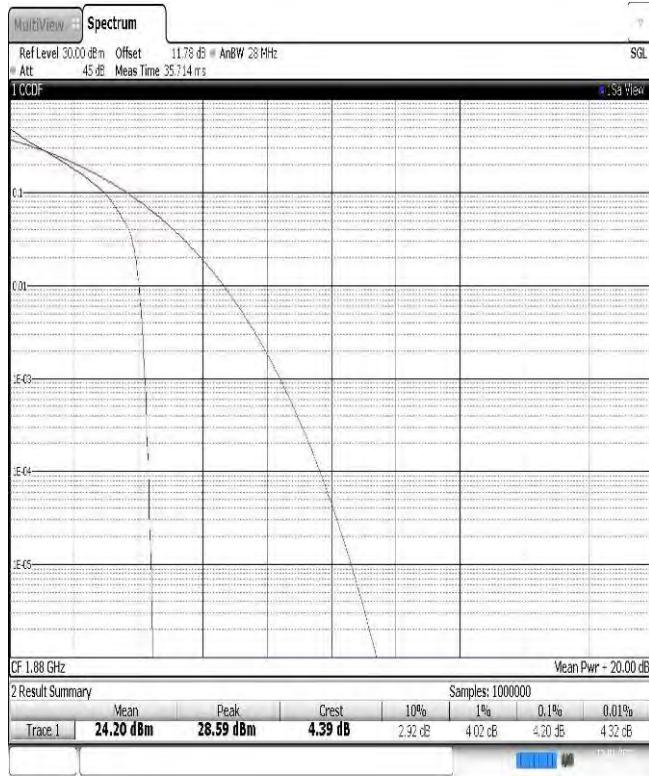

Band2-1.4MHz-QPSK-18900-1RB#0