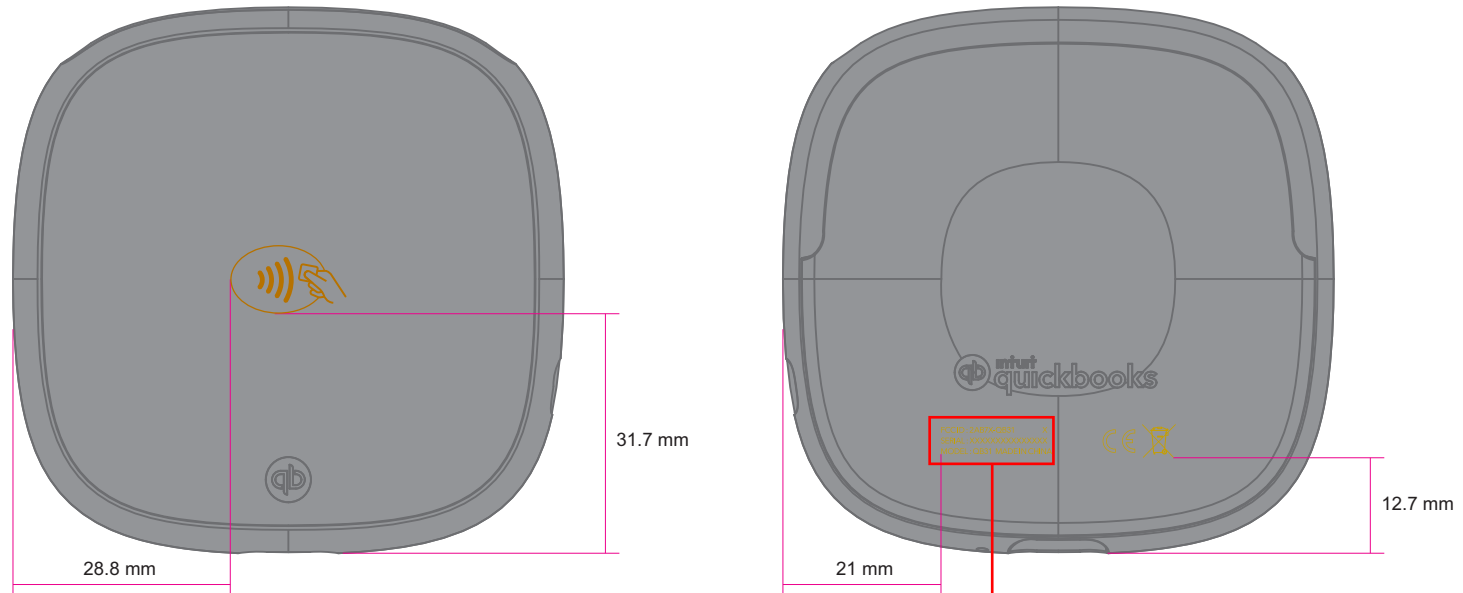

# Chipper 2X BT (CHB21)

Section 2 : Please specify the product color and silkscreen position for production reference.

15.4 mm X 9.1 mm  
 ■ PMS Cool Gray 9 C

31.1 mm X 4.5 mm  
 Laser Marking

Serial Number & Hardware Version Number Fonts: Arial

Scale: 1:1

Reminder: Please specify the "Pantone" of requested silkscreen printings or product colors.  
 RGB or CMYK information is not appropriate for silkscreen / product color reference.