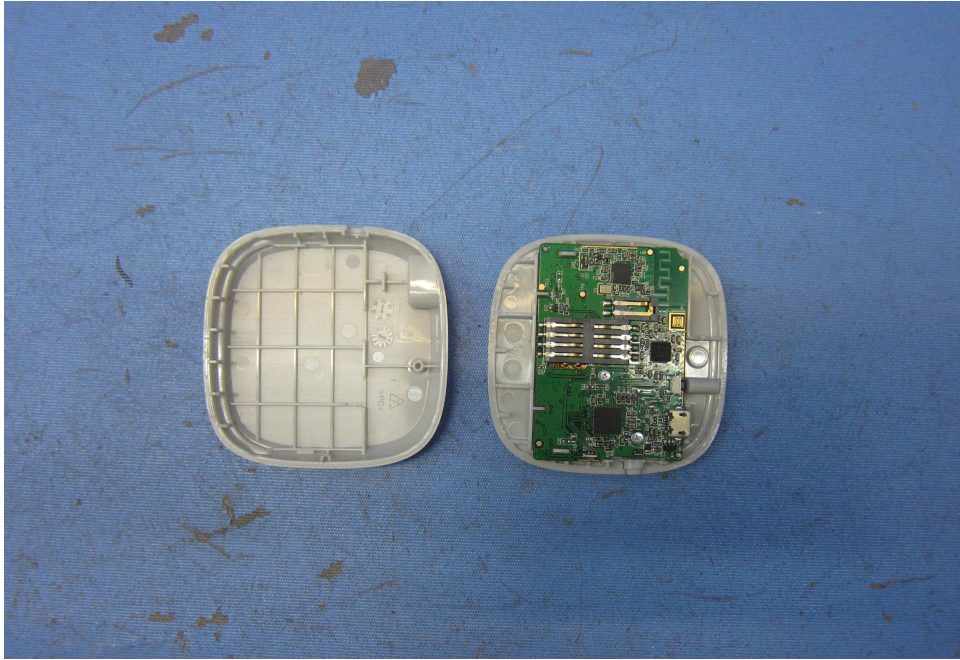

INTERTEK TESTING SERVICE

Report No.: 17101161HKG-001

Equipment Photographs

(Internal)