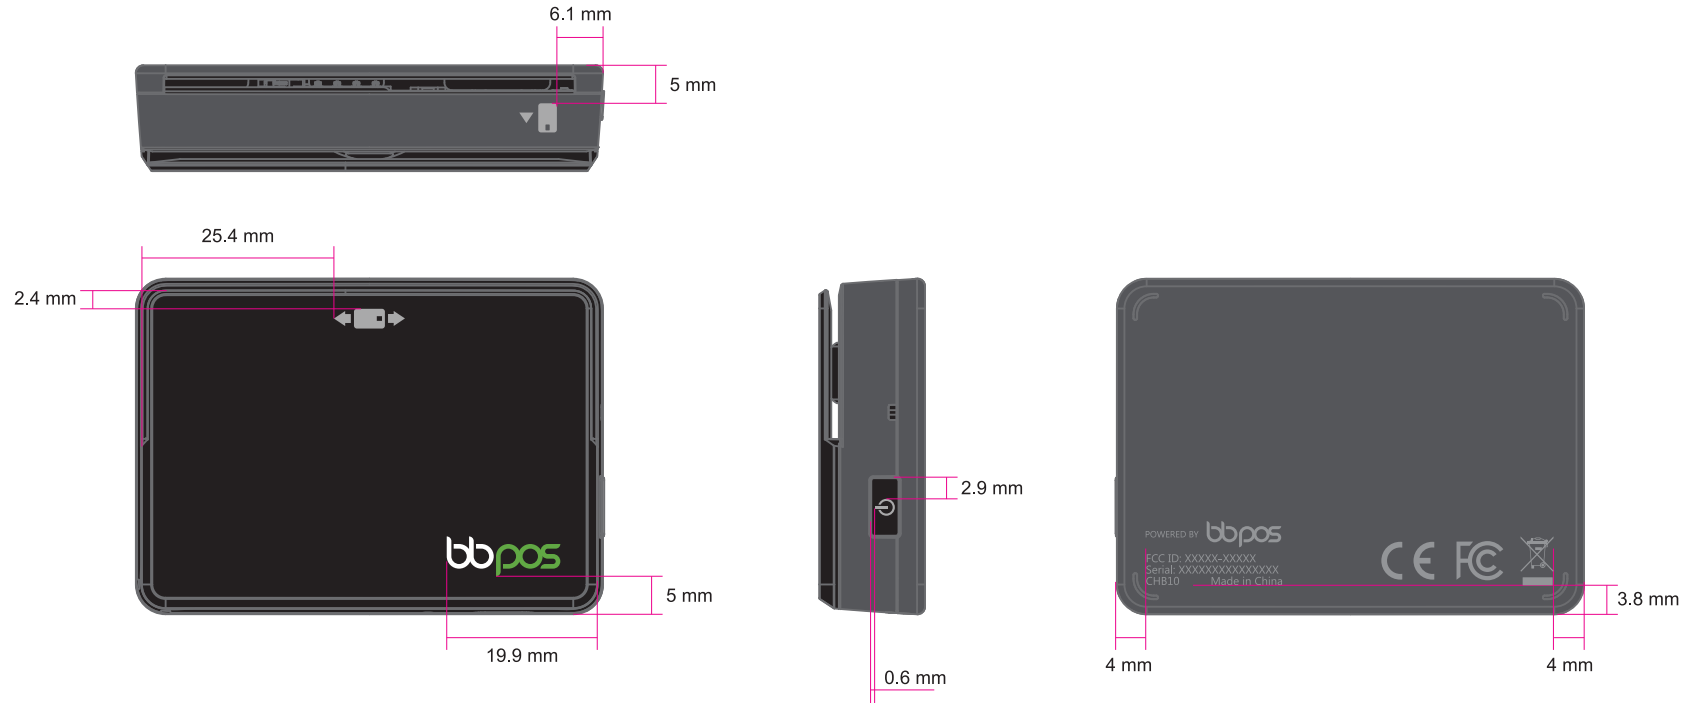

Chipper BT (CHB10)

Section 1 : Please specify the product color and silkscreen position for production reference.

- A** Front Housing
- B** Middle Housing
- C** Back Housing
- D** Power Button

Scale: 1:1

15 mm X 5.3 mm
 □ PANTONE White C
 ■ PANTONE 369 C

5 mm X 3.9 mm
 ■ PMS Cool Gray 6 C

9.4 mm X 2.6 mm
 ■ PMS Cool Gray 6 C

2.7 mm X 2.2 mm
 ■ PMS Cool Gray 6 C

Reusable Adhesive Tape
 56 mm X 39 mm

53.9 mm X 8.5 mm
 Laser Marking

Scale: 1:1

Scale: 1:1

Reminder: Please specify the "Pantone" of requested silkscreen printings or product colors. RGB or CMYK information is not appropriate for silkscreen / product color reference.

Scale: 1:1

Lanyard Info:

Lanyard Color : Black
(please specify Pantone number for customized color)

Lanyard Length (Extended) : 900mm

Lanyard Width : 10mm

No. of Logos filled on the length evently : 9

Silkscreen Printing: