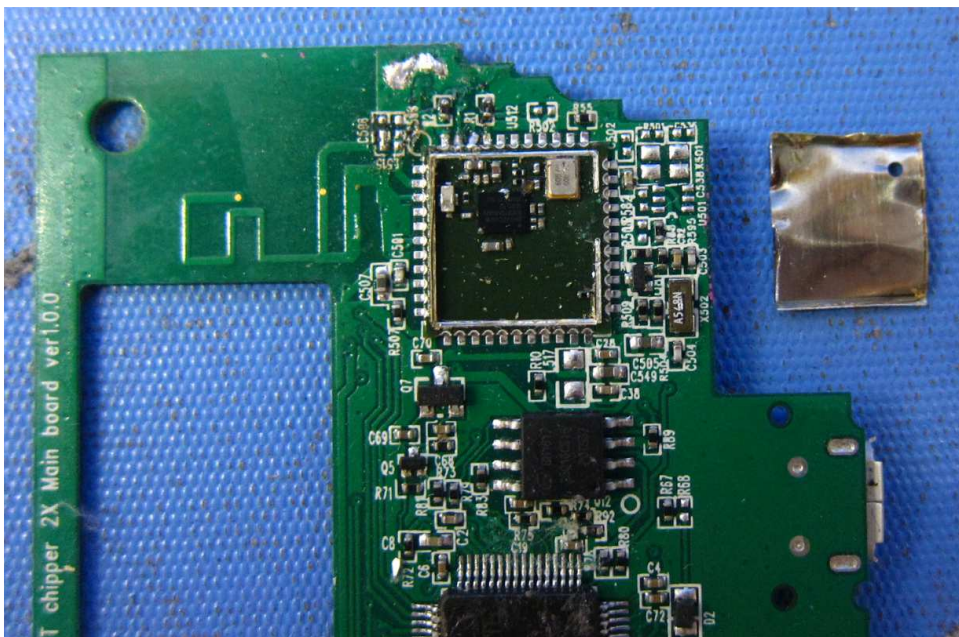

Equipment Photographs

(Internal)

INTERTEK TESTING SERVICE

Report No.: 17051458HKG-001

Equipment Photographs

(Internal)

Equipment Photographs

(Internal)