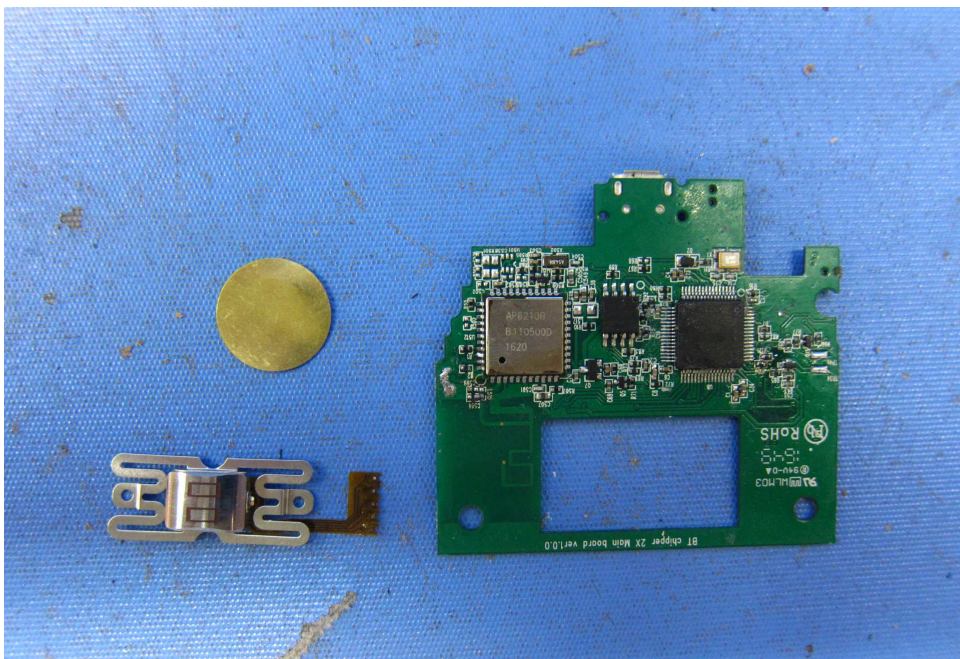

Equipment Photographs

(Internal)

INTERTEK TESTING SERVICE

Report No.: 17051458HKG-001

Equipment Photographs

(Internal)

Equipment Photographs

(Internal)

Equipment Photographs

(Internal)