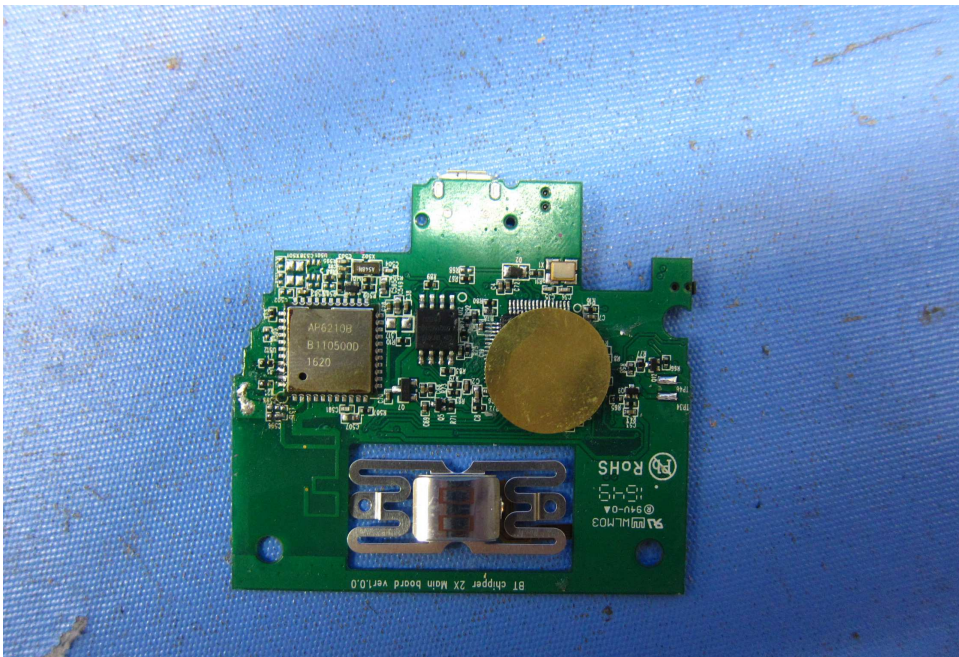

Equipment Photographs

(Internal)

INTERTEK TESTING SERVICE

Report No.: 17051458HKG-001

Equipment Photographs

(Internal)

Equipment Photographs

(Internal)