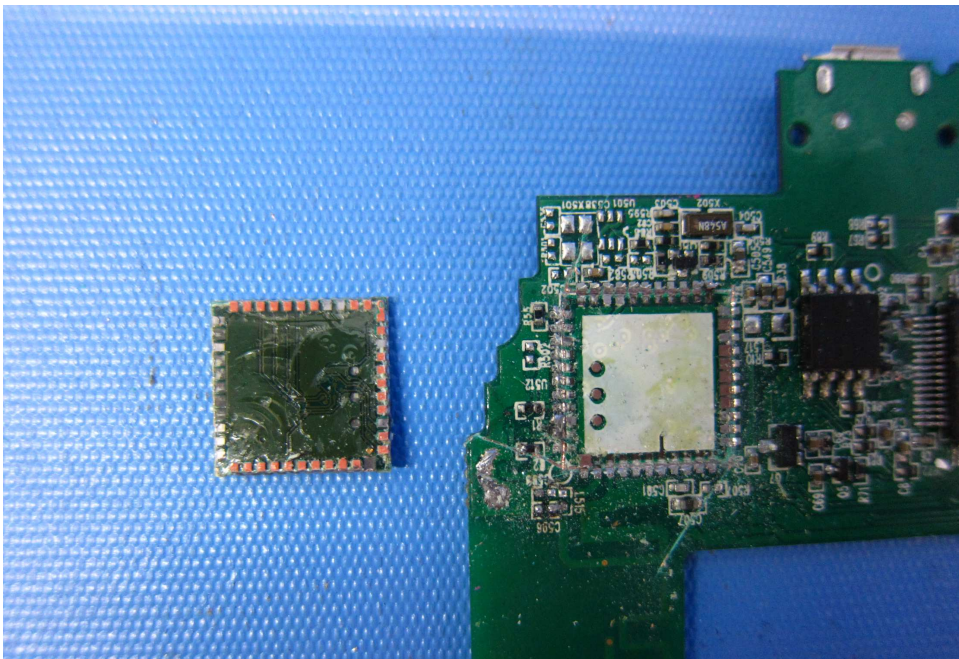

Equipment Photographs

(Internal)

INTERTEK TESTING SERVICE

Report No.: 17051458HKG-001

Equipment Photographs

(Internal)

Equipment Photographs

(Internal)

Equipment Photographs

(Internal)