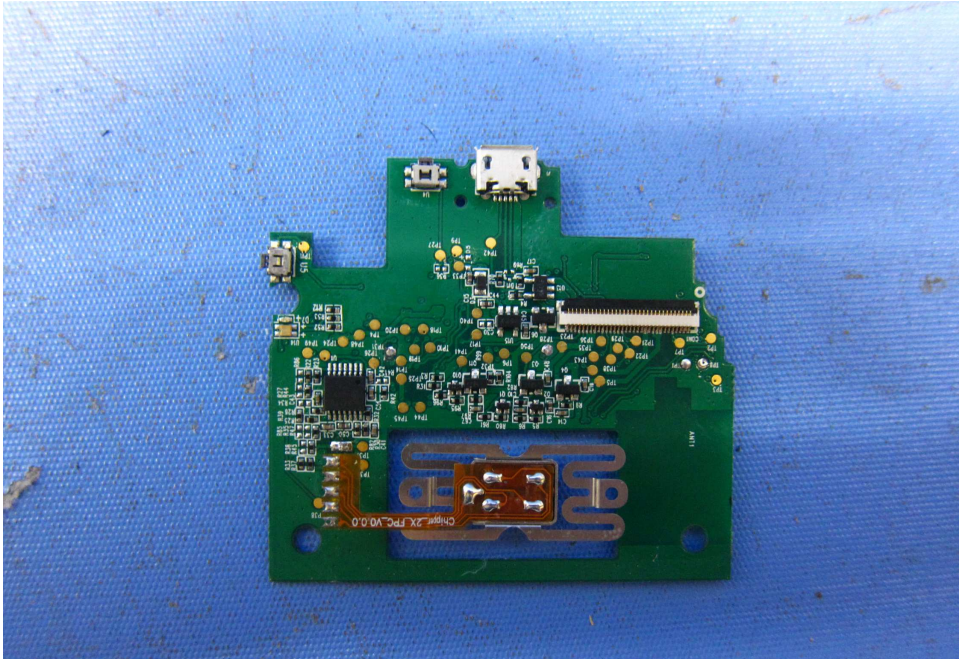

Equipment Photographs

(Internal)

INTERTEK TESTING SERVICE

Report No.: 17051458HKG-001

Equipment Photographs

(Internal)

Equipment Photographs

(Internal)