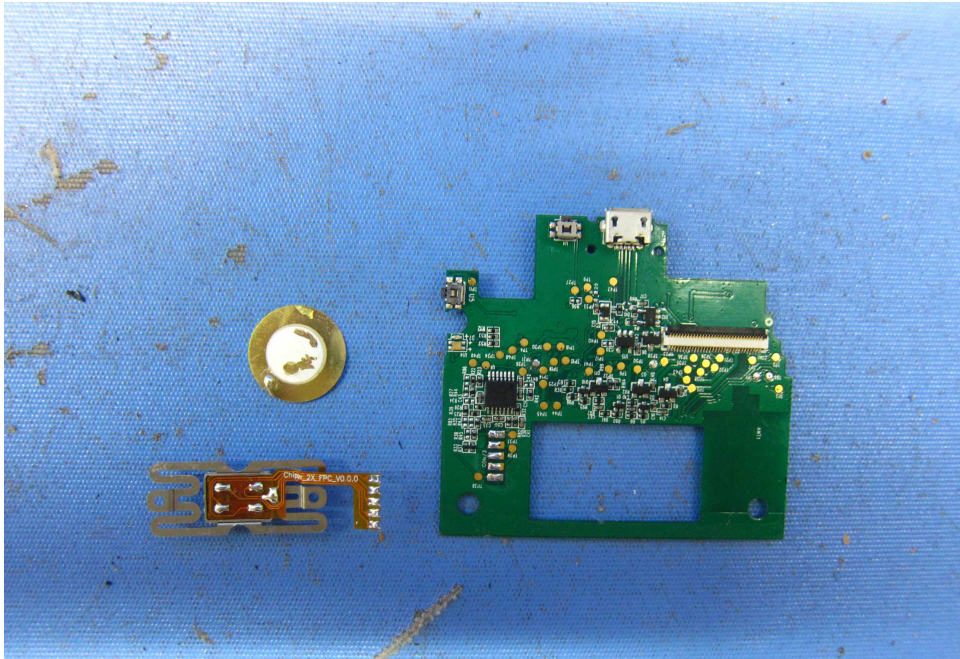

Equipment Photographs

(Internal)

INTERTEK TESTING SERVICE

Report No.: 17051458HKG-001

Equipment Photographs

(Internal)

Equipment Photographs

(Internal)