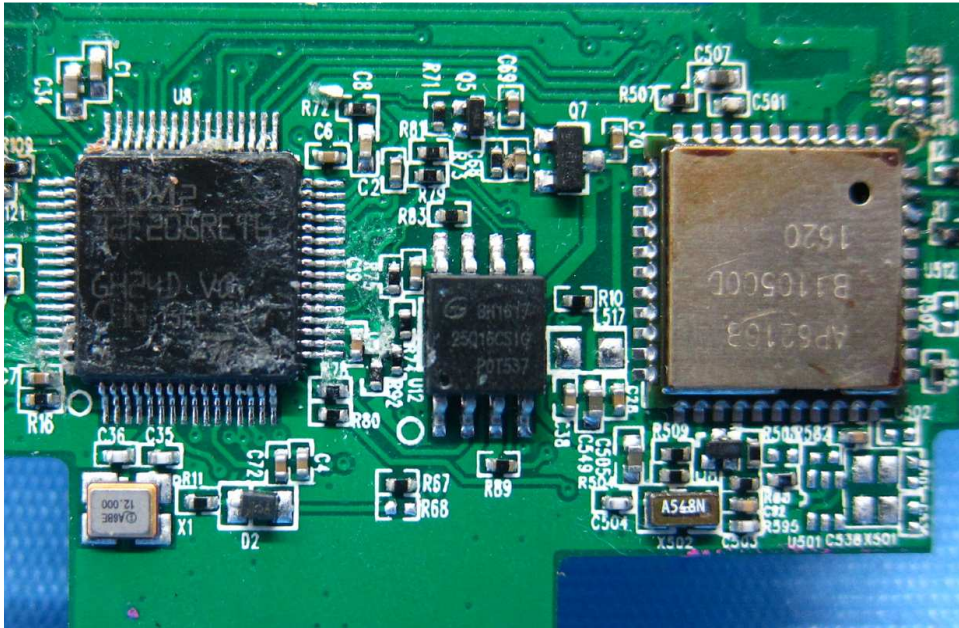

Equipment Photographs

(Internal)

INTERTEK TESTING SERVICE

Report No.: 17051458HKG-001

Equipment Photographs

(Internal)

Equipment Photographs

(Internal)