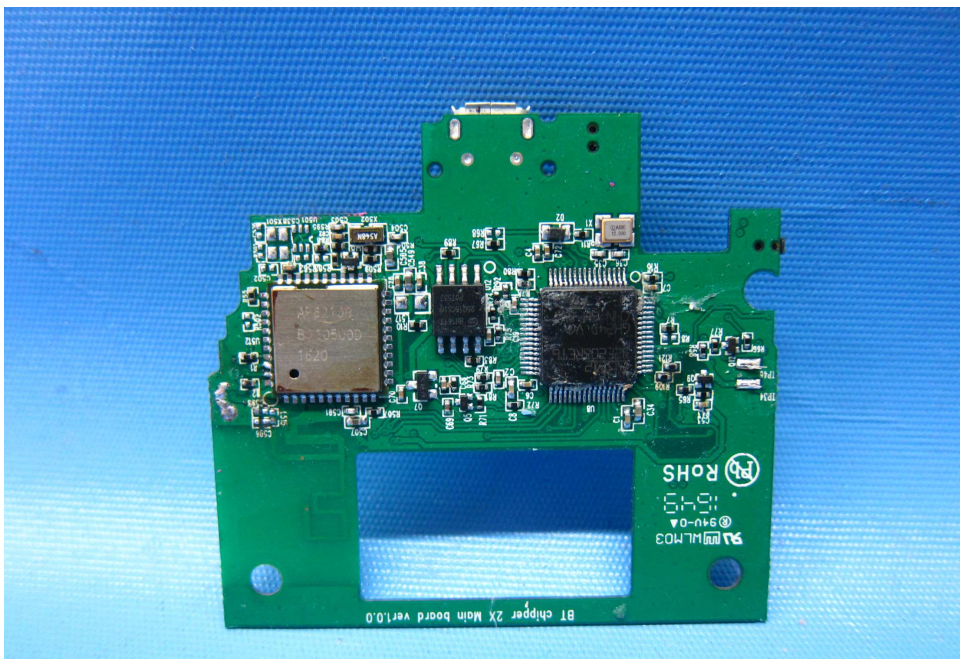

Equipment Photographs

(Internal)

INTERTEK TESTING SERVICE

Report No.: 17051458HKG-001

Equipment Photographs

(Internal)

Equipment Photographs

(Internal)