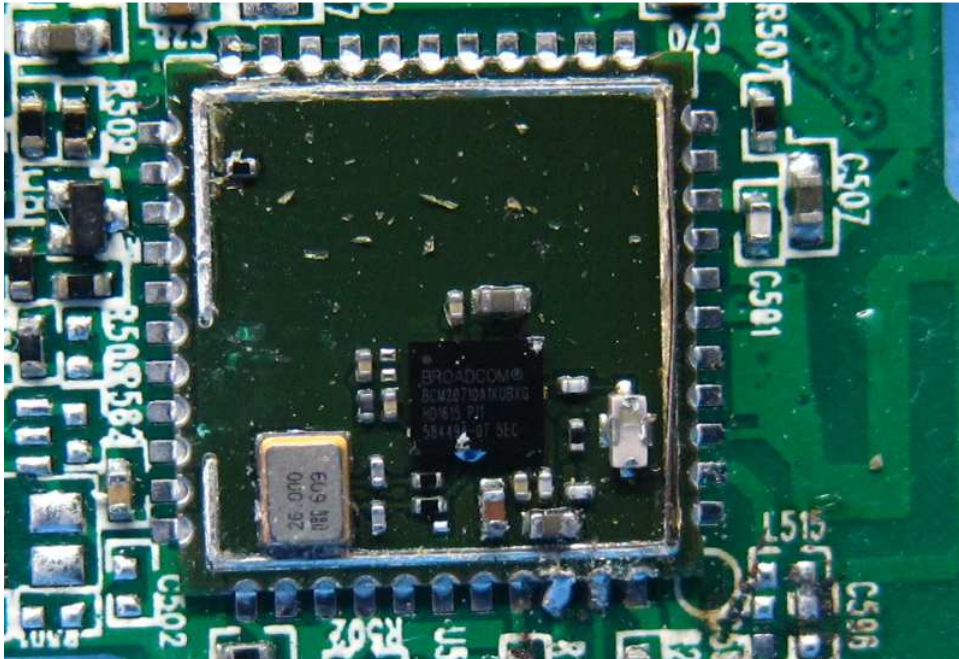

Equipment Photographs

(Internal)

INTERTEK TESTING SERVICE

Report No.: 17051458HKG-001

Equipment Photographs

(Internal)

Equipment Photographs

(Internal)