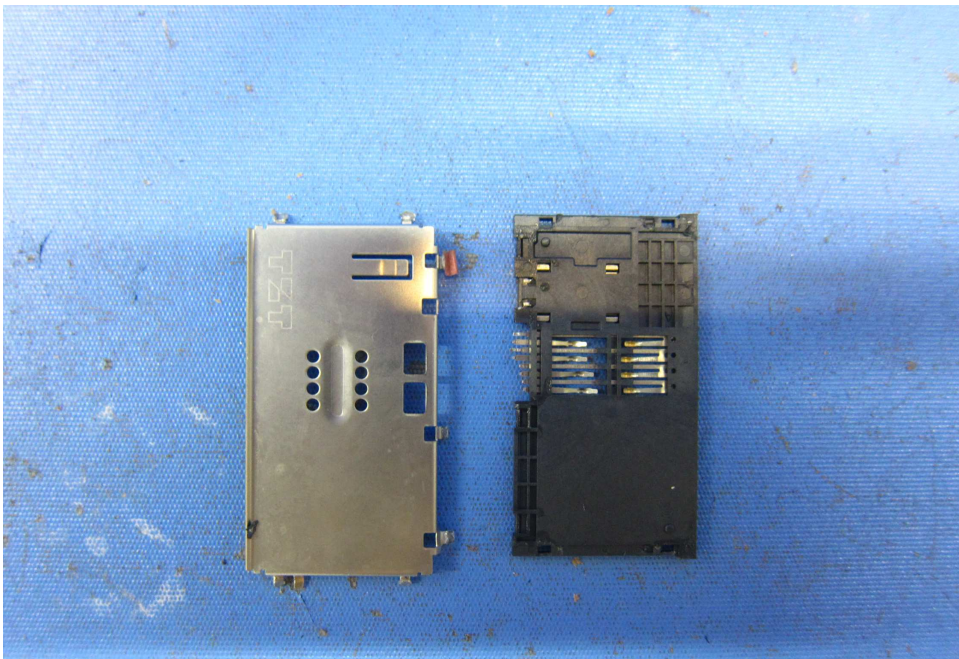

Equipment Photographs

(Internal)

INTERTEK TESTING SERVICE

Report No.: 17051458HKG-001

Equipment Photographs

(Internal)

Equipment Photographs

(Internal)

Equipment Photographs

(Internal)