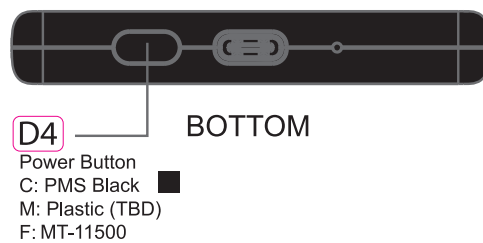

Accessories	Specification

- A** Front Housing
- B** Back Housing
- C** Cap
- D** Power Button

DATE	REV	NOTES
2020-06-18	1.0	Initially created
2020-07-23	2.0	Revised inner tray diecut, laser mark info.
2020-09-01	3.0	Add IC# & cert information in laser mark
2020-09-07	4.0	Updated laser mark information
2020-12-11	5.0	Updated laser mark & USB cable information
		Changed to Black gift box in CHB60BBZZ01
		Printed version QSG is added
2021-04-23	6.0	Remove USB Cable
2021-05-06	7.0	Update QSG, removed BT pairing information
2021-05-11	8.0	Updated QSG information, removed USB cable related information
2021-07-26	9.0	Added QR code label for SN reading
2022-01-27	10.0	Updated laser mark information

- Country of Origin (OEM fill the information)
- Finished Good revision number (Refer to Arena revision code)
- Hardware version number (Refer to SKU1 rev. version)

Scale: 1:1

General Notes: All special colours specified are from PANTONE® Matching System unless otherwise stated. The colours on this printout are not accurate and are intended to be used as a guide. Do not use for matching purposes unless otherwise stated.