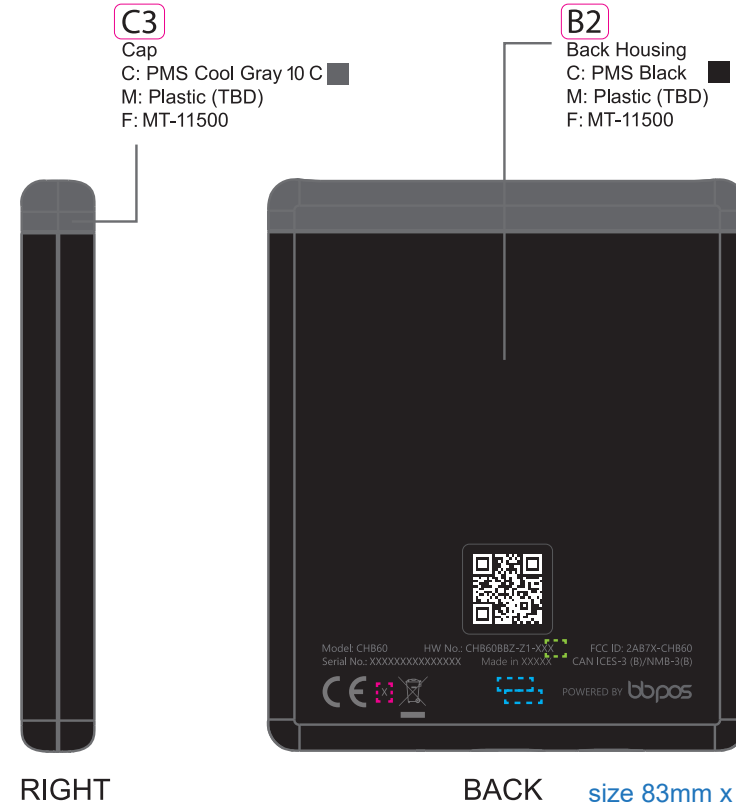

Accessories	Specification

- A** Front Housing
- B** Back Housing
- C** Cap
- D** Power Button

DATE	REV	NOTES
2020-06-18	1.0	Initially created
2020-07-23	2.0	Revised inner tray diecut, laser mark info.
2020-09-01	3.0	Add IC# & cert information in laser mark
2020-09-07	4.0	Updated laser mark information
2020-12-11	5.0	Updated laser mark & USB cable information
		Changed to Black gift box in CHB60BBZZ01
		Printed version QSG is added
2021-04-23	6.0	Remove USB Cable
2021-05-06	7.0	Update QSG, removed BT pairing information
2021-05-11	8.0	Updated QSG information, removed USB cable related information
2021-07-26	9.0	Added QR code label for SN reading
2022-01-27	10.0	Updated laser mark information

- Country of Origin (OEM fill the information)
- Finished Good revision number (Refer to Arena revision code)
- Hardware version number (Refer to SKU1 rev. version)

Scale: 1:1

General Notes: All special colours specified are from PANTONE® Matching System unless otherwise stated. The colours on this printout are not accurate and are intended to be used as a guide. Do not use for matching purposes unless otherwise stated.