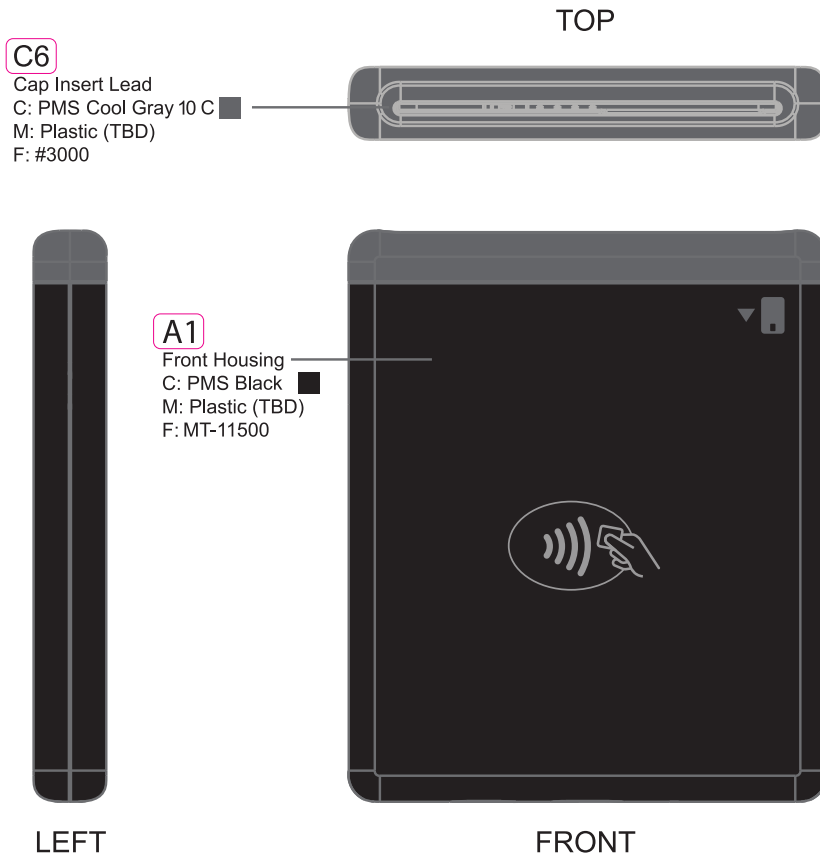

Accessories	Specification

- A** Front Housing
- B** Back Housing
- C** Cap
- D** Power Button

DATE	REV	NOTES
2020-06-18	1.0	Initially created
2020-07-23	2.0	Revised inner tray diecut, laser mark info.
2020-09-01	3.0	Add IC# & cert information in laser mark
2020-09-07	4.0	Updated laser mark information
2020-12-11	5.0	Updated laser mark & USB cable information
		Changed to Black gift box in CHB60BBZZ01
		Printed version QSG is added
2021-04-23	6.0	Remove USB Cable
2021-05-06	7.0	Update QSG, removed BT pairing information
2021-05-11	8.0	Updated QSG information, removed USB cable related information
2021-07-26	9.0	Added QR code label for SN reading
2022-01-27	10.0	Updated laser mark information

- Country of Origin (OEM fill the information)
- Finished Good revision number (Refer to Arena revision code)
- Hardware version number (Refer to SKU1 rev. version)

Scale: 1:1

General Notes: All special colours specified are from PANTONE® Matching System unless otherwise stated. The colours on this printout are not accurate and are intended to be used as a guide. Do not use for matching purposes unless otherwise stated.